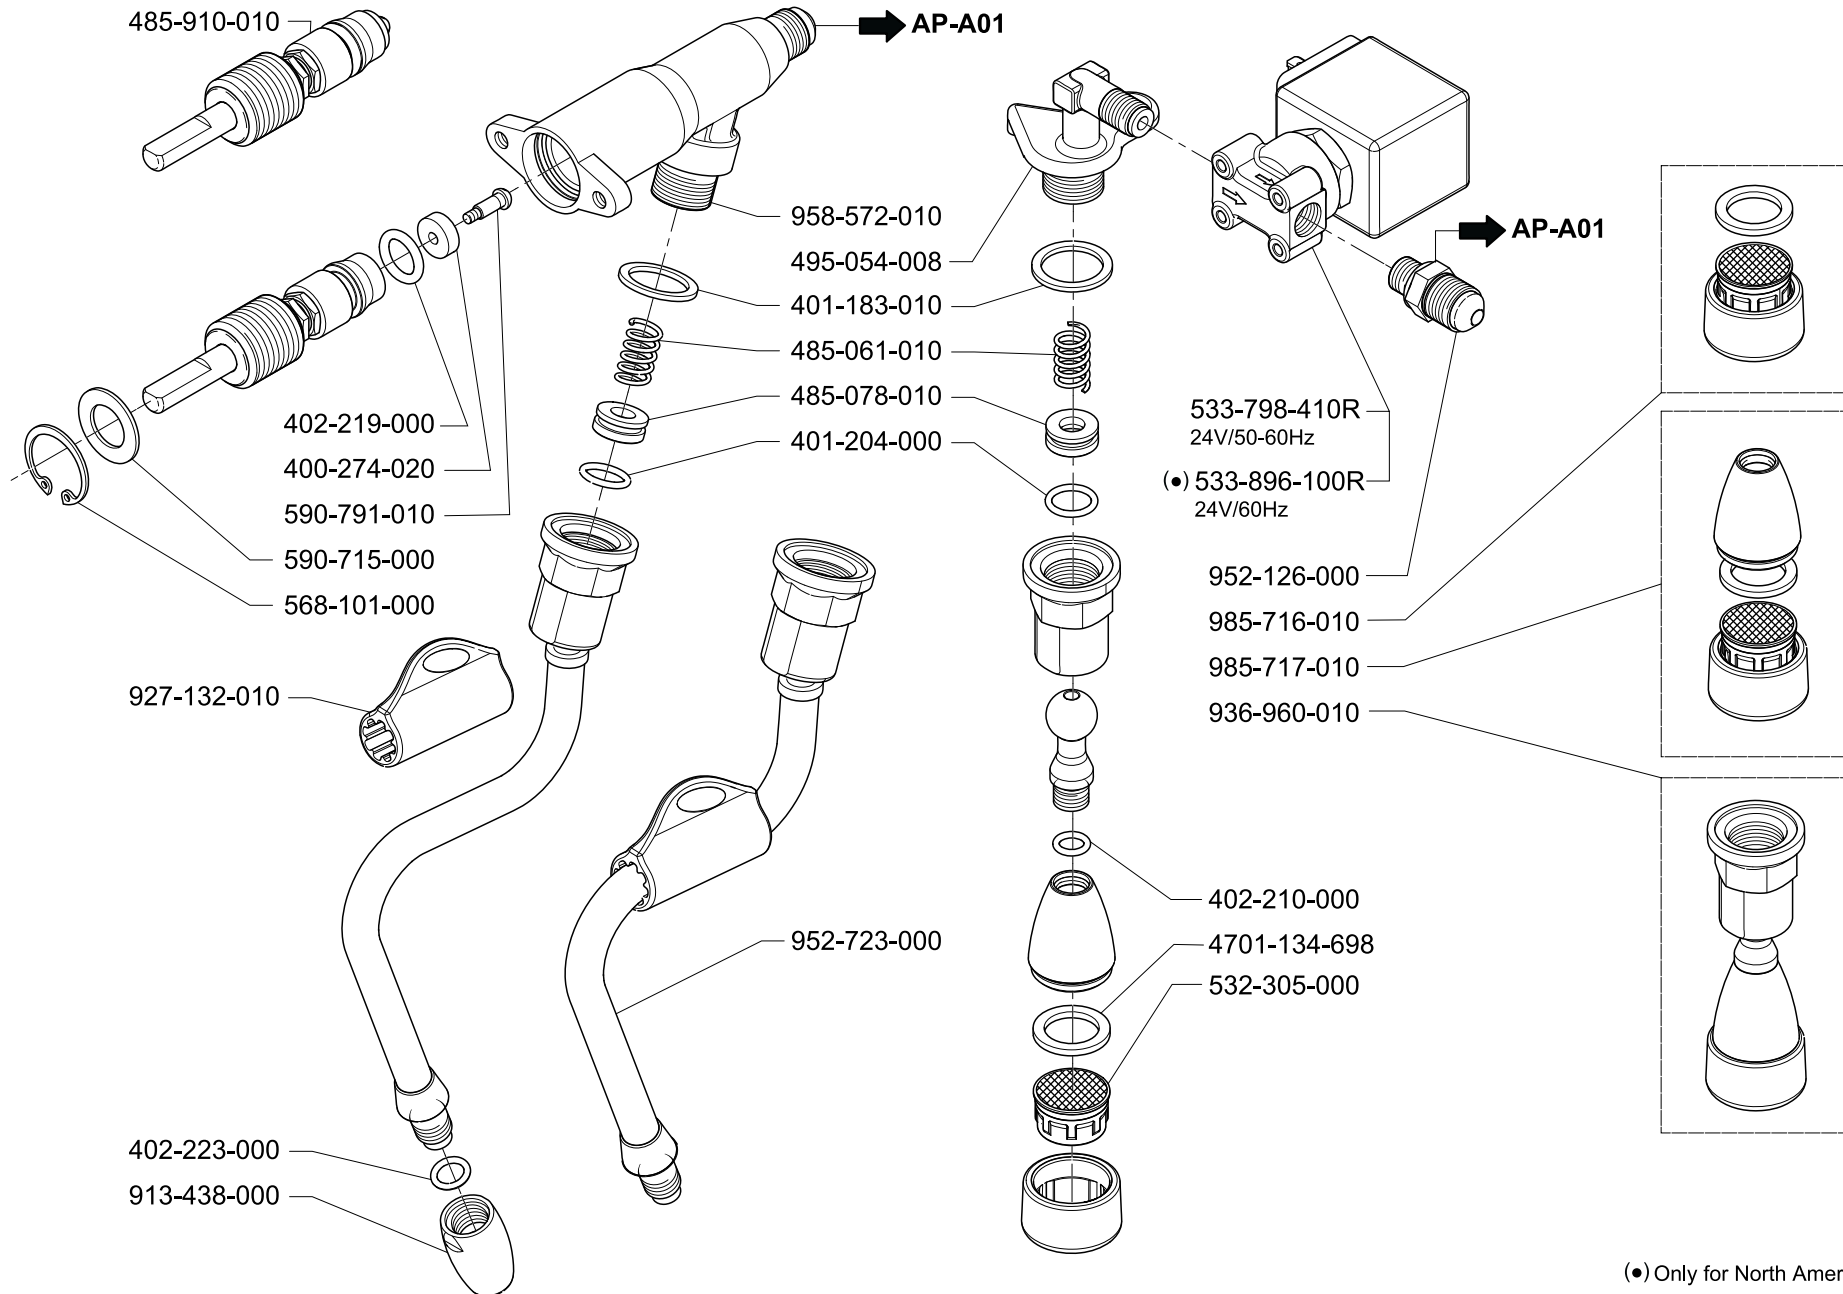

(●) Only for North America market