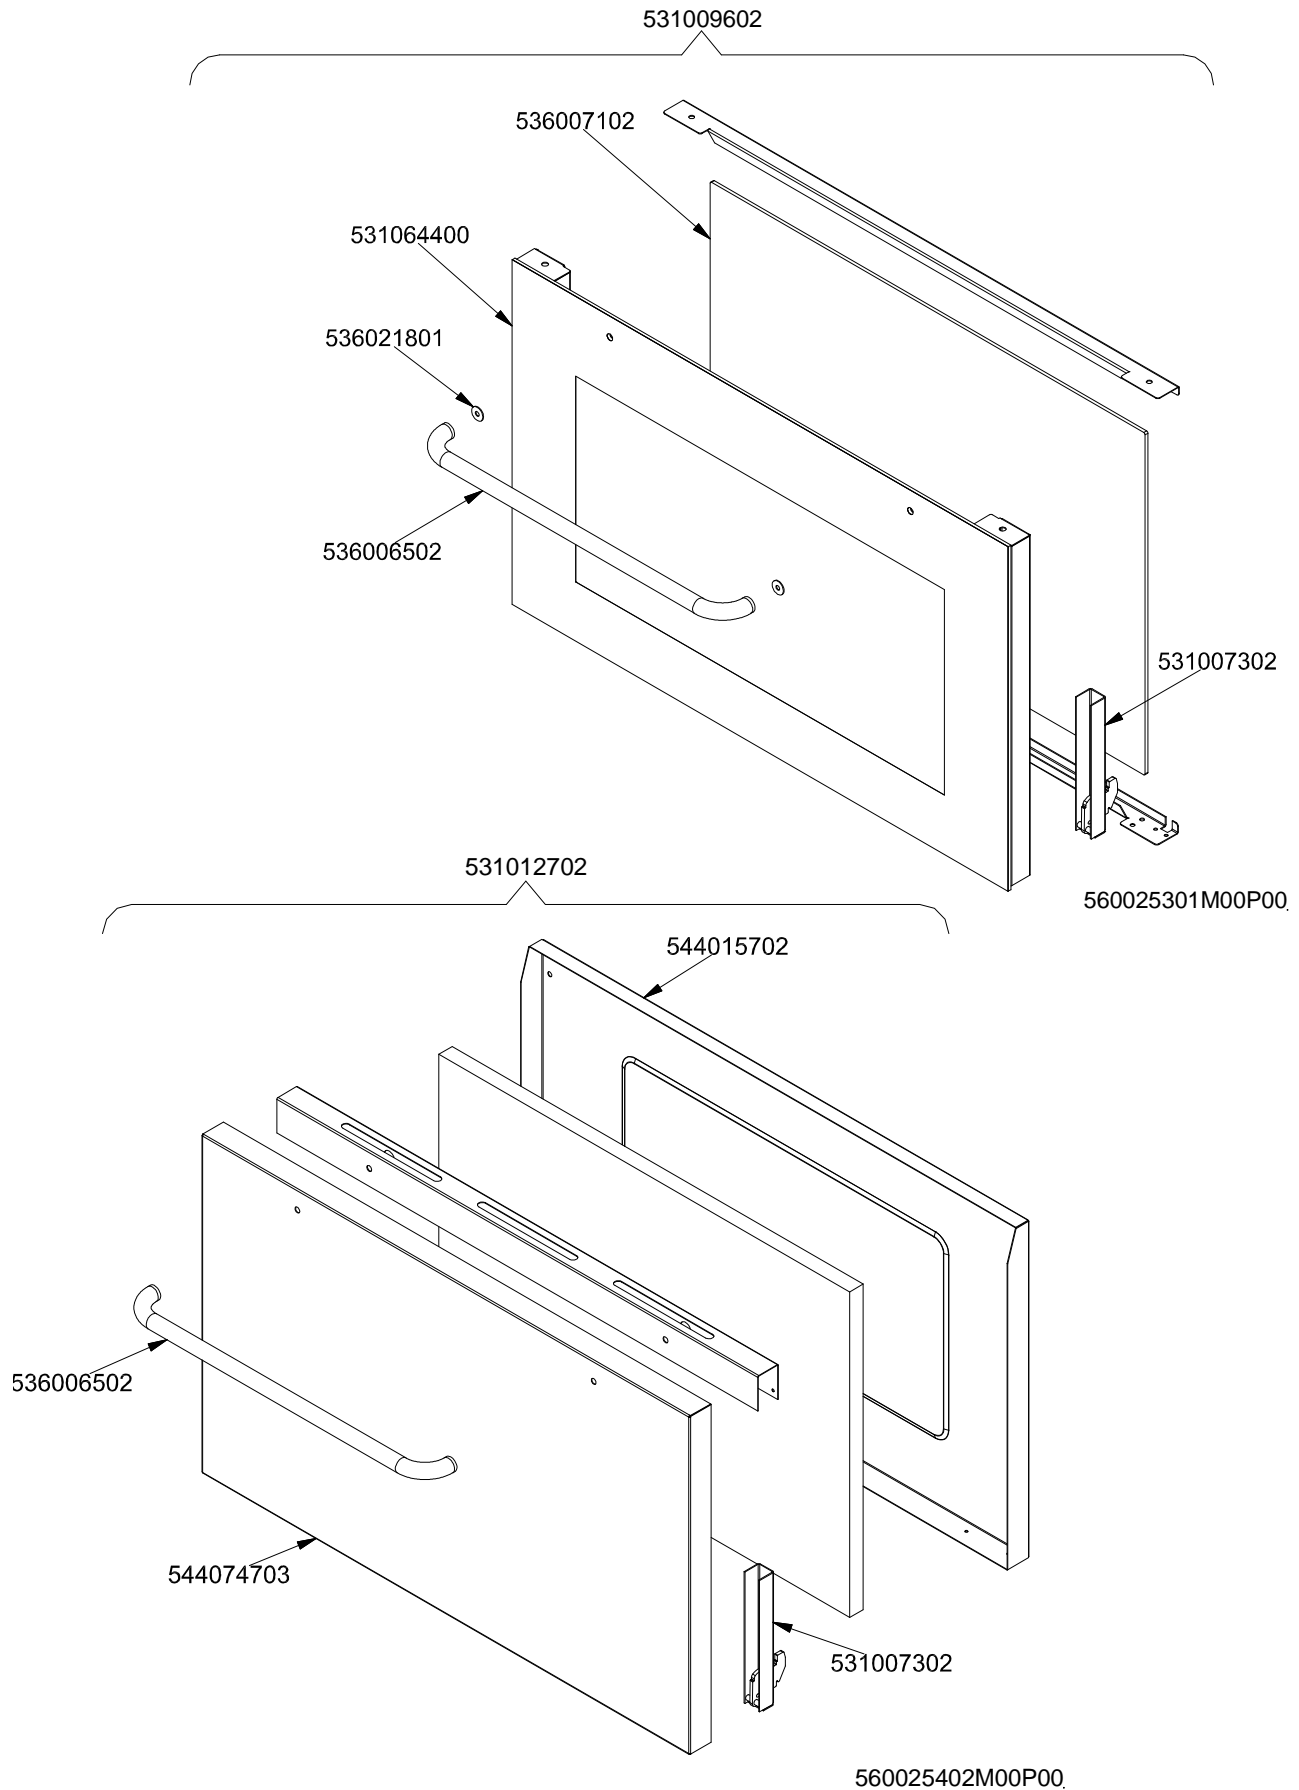

560003802M00P00.

MAGIC SNACK 60

CUCINE / RANGES / HERDE / CUISINIÈRES / N° ≥ 0310

FORNO / OVEN / BACKOFEN / FOUR / CF-8 10 10/6

PORTE / DOORS / TÜREN / PORTES ≥ 0706

PC-E

Page	Pos	Code	Description
001		537002200	ELECTRICAL PLATE D.180 W1500 V230
001		537002100	ELECTRICAL PLATE D.145 W1000 V230
001		537002300	ELECTRICAL PLATE D.220 W2000 V230
001		541027000	NEUTRAL SPACER 1000
001		544216401	UPPER PLATE CF-10E/A (NEW MOD.)
001		544083101	CONTROL PANEL FOR RANGE CFM-10ET
001		544044102	CONTROL PANEL CF-10E
001		544044301	SIDE NEW CF-10
001		531008100	ADJUSTABLE LEG H9 CHROME
002		539024000	SIGN PLATE FOR OVEN SELECTOR
002		537019201	OVEN COMMUTATOR MULTIF.60+65
002		536013800	KNOB D.70 BLACK 6*5 WITH SPRING
002		539023301	ADHESIVE GRADUATED*EL.MULTIF.COMM.
002		537014100	WHITE WARNING LIGHT 250V
002		537014200	GREEN WARNING LIGHT 250V
002		539023900	SIGN PLATE FOR OVEN TEMPERATURE
002		537019101	THERMOSTAT MONOPHAS.050-320°C F.MF
002		539023800	SIGN PLATE FOR OVEN TIMER
002		539023501	ADHESIVE GRAD.DISC *E.MULTIF.TERM.
002		537019300	TIMER FOR MULTIFUNCTION OVEN
002		537019301	
002		537006200	UPPER OVEN HEATING EL.1000+2000W
002		533095900	PIN FOR GRIDSHOLDER SUPPORT CF 60
002		539023400	ADHESIVE GRADUATED DISC F.KNOB
002		537019000	CIRCULAR HEATING ELEMENT FOR OVEN
002		537006800	FAN 240V CF-62
002		533084801	PANEL SPACER OF AIR DIFF.MAXI OVEN
002		534009100	GRILL PROTECTION CF-8/10
002		537005400	OVEN BULB 15W 300°C
002		537007900	OVEN BULB-SOCKET
002		536011301	OVEN GASKET CF-8/10 *FE*
002		531057900	LHD GRIDS HOLDER FOR MAXI-OVEN
002		531006701	MAXI OVEN GRID FOR S60/65
002		537006300	LOWER OVEN HEATING EL.W1750 230CF8/
002		531012402	DOOR WHEEL HOLDER FOR MAXI OVEN
002		533079700	LOCK SPRING FOR BULB §3/§4
002		531057800	RHD GRIDS HOLDER FOR MAXI-OVEN
003		536007102	
003		531064400	EXTERNAL GLASS MAXI OVEN DOOR+FRAME
003		536021801	DOOR HANDLE SPACER FOR MAXI OVEN
003		536006502	OVEN DOOR HANDLE 60LINE AL.
003		531007302	DOOR HINGE FOR MAXI OVEN 60.LINE
003		531012702	STAINLESS STEEL OVEN DOOR 60 LINE
003		544015702	INNER-DOOR FOR MAXI OVEN OF 60LINE
003		544074703	S/S MAXI OVEN DOOR PANEL
004		537000300	COMMUTATOR 7 POSITIONS S.49 16A
004		536002100	KNOB 7 POSITIONS SNACK
004		537014100	WHITE WARNING LIGHT 250V