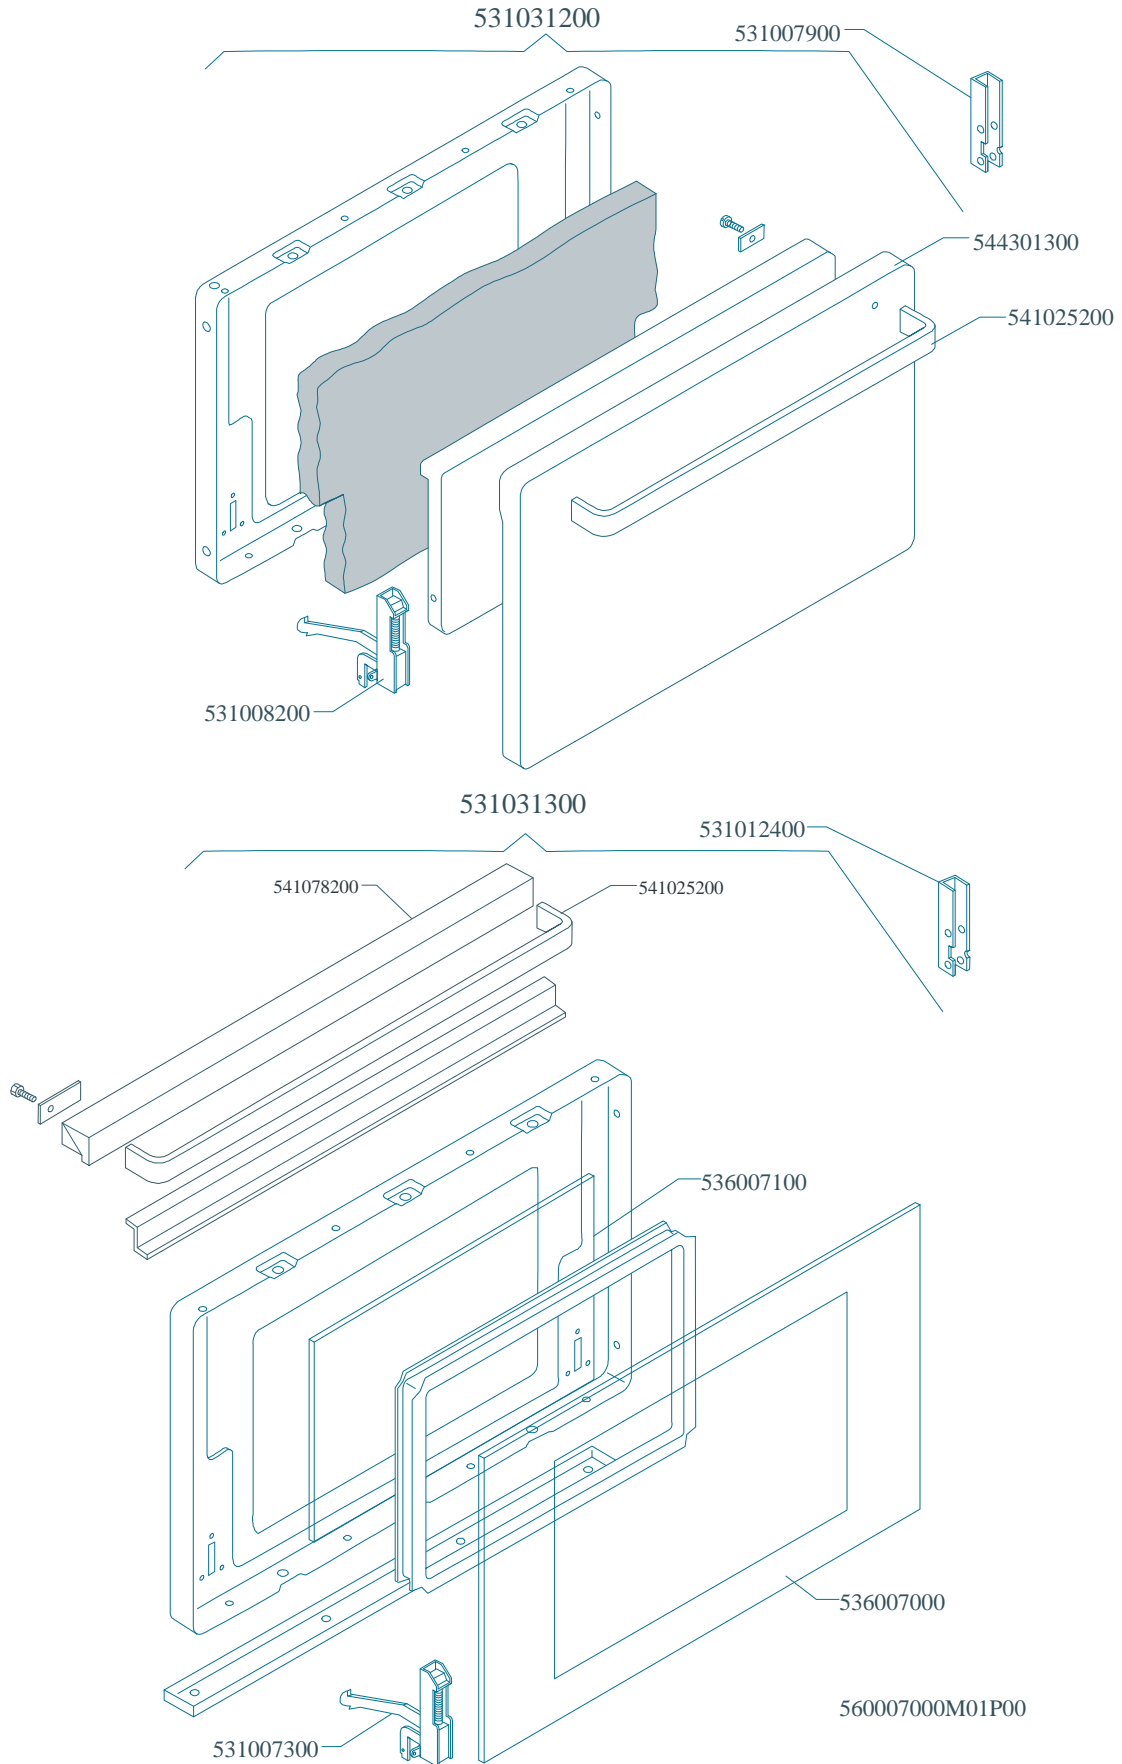

PORTE / DOORS / TÜREN / PORTES

CF

Page	Pos	Code	Description
001		536018600	CERAMIC SHEET COMPLETE+FRAME PCC-8E
001		533045300	PLATE SPRING PCC
001		537012900	ELECTRICAL PLATE 1800W 230W PCC-65
001		537015300	ELECTRICAL PLAT DOUBLE CIRCUIT
001		537007700	TERMINAL BLOCK THREEPHASE 40A
001		536013800	KNOB D.70 BLACK 6*5 WITH SPRING
001		541070100	NEUTRAL SPACER 8
001		541077700	UPPER PLATE PCC-8E
001		544263600	LEFT SIDE S.65
001		544263500	RIGHT SIDE S.65
001		537013400	CURRENT REG. FOR DOUBLE ELEC. PLATE
001		544293600	CONTROL PANEL CF4/CFC4-8ET
001		537020000	REMAINING HEAT 4 PILOT LIGHTS UNIT
001		539018900	INDEX FOR KNOB
001		537014100	WHITE WARNING LIGHT 250V
001		537013300	CURRENT REGULATOR FOR ELEC. PLATE
001		539018000	ADHESIVE GRAD.DISC 7POS.DOUBLE RED
001		539018500	ADHESIVE GRADUATED DISC FOR KNOB
002		539018800	INDEX FOR OVEN KNOB
002		539023900	SIGN PLATE FOR OVEN TEMPERATURE
002		539023800	SIGN PLATE FOR OVEN TIMER
002		539023400	ADHESIVE GRADUATED DISC F.KNOB
002		537006800	FAN 240V CF-62
002		539024000	SIGN PLATE FOR OVEN SELECTOR
002		537005300	MOTOR FOR SPIT CF-8/10
002		537019000	CIRCULAR HEATING ELEMENT FOR OVEN
002		537019300	TIMER FOR MULTIFUNCTION OVEN
002		537019100	THERMOSTAT FOR MULTIFUNCTION OVEN
002		537014100	WHITE WARNING LIGHT 250V
002		537019200	SELECTOR FOR MULTIFUNCTION OVEN
002		537014200	GREEN WARNING LIGHT 250V
002		539023500	ADHESIVE GRAD.DISC *E.MULTIF.TERM.
002		539023300	ADHESIVE GRADUATED DISC FOR KNOB
002		536013800	KNOB D.70 BLACK 6*5 WITH SPRING
002		537006200	UPPER OVEN HEATING EL.1000+2000W
002		537006300	LOWER OVEN HEATING EL.W1750 230CF8/
002		531038100	SPIT FOR MAXI MULTIF. NEW OVEN
002		536018300	GRIP FOR ROTATING SPIT
002		537005400	OVEN BULB 15W 300°C
002		534009100	GRILL PROTECTION CF-8/10
002		536011300	OVEN GASKET CF-8/10
002		537007900	OVEN BULB-SOCKET
002		531006700	OVEN GRID FOR CF-8/10
002		534002200	OVEN DRIPPING-PAN CF-8/10
002		531013600	SIDE GRID FOR MAXI/VENTILATED OVEN
003		531031200	COMPLETE STAINLESS STEEL OVEN DOOR
003		531007900	STAINLESS STEEL DOOR WHEEL HOLDER
003		541025200	STAINLESS STEEL OVEN DOOR HANDLE
003		544301300	STAINLESS STEEL OVEN DOOR PANEL 65
003		531007300	GLASS DOOR HINGE CF-8/10
003		531008200	STAINLESS STEEL DOOR HINGE CF-8/10