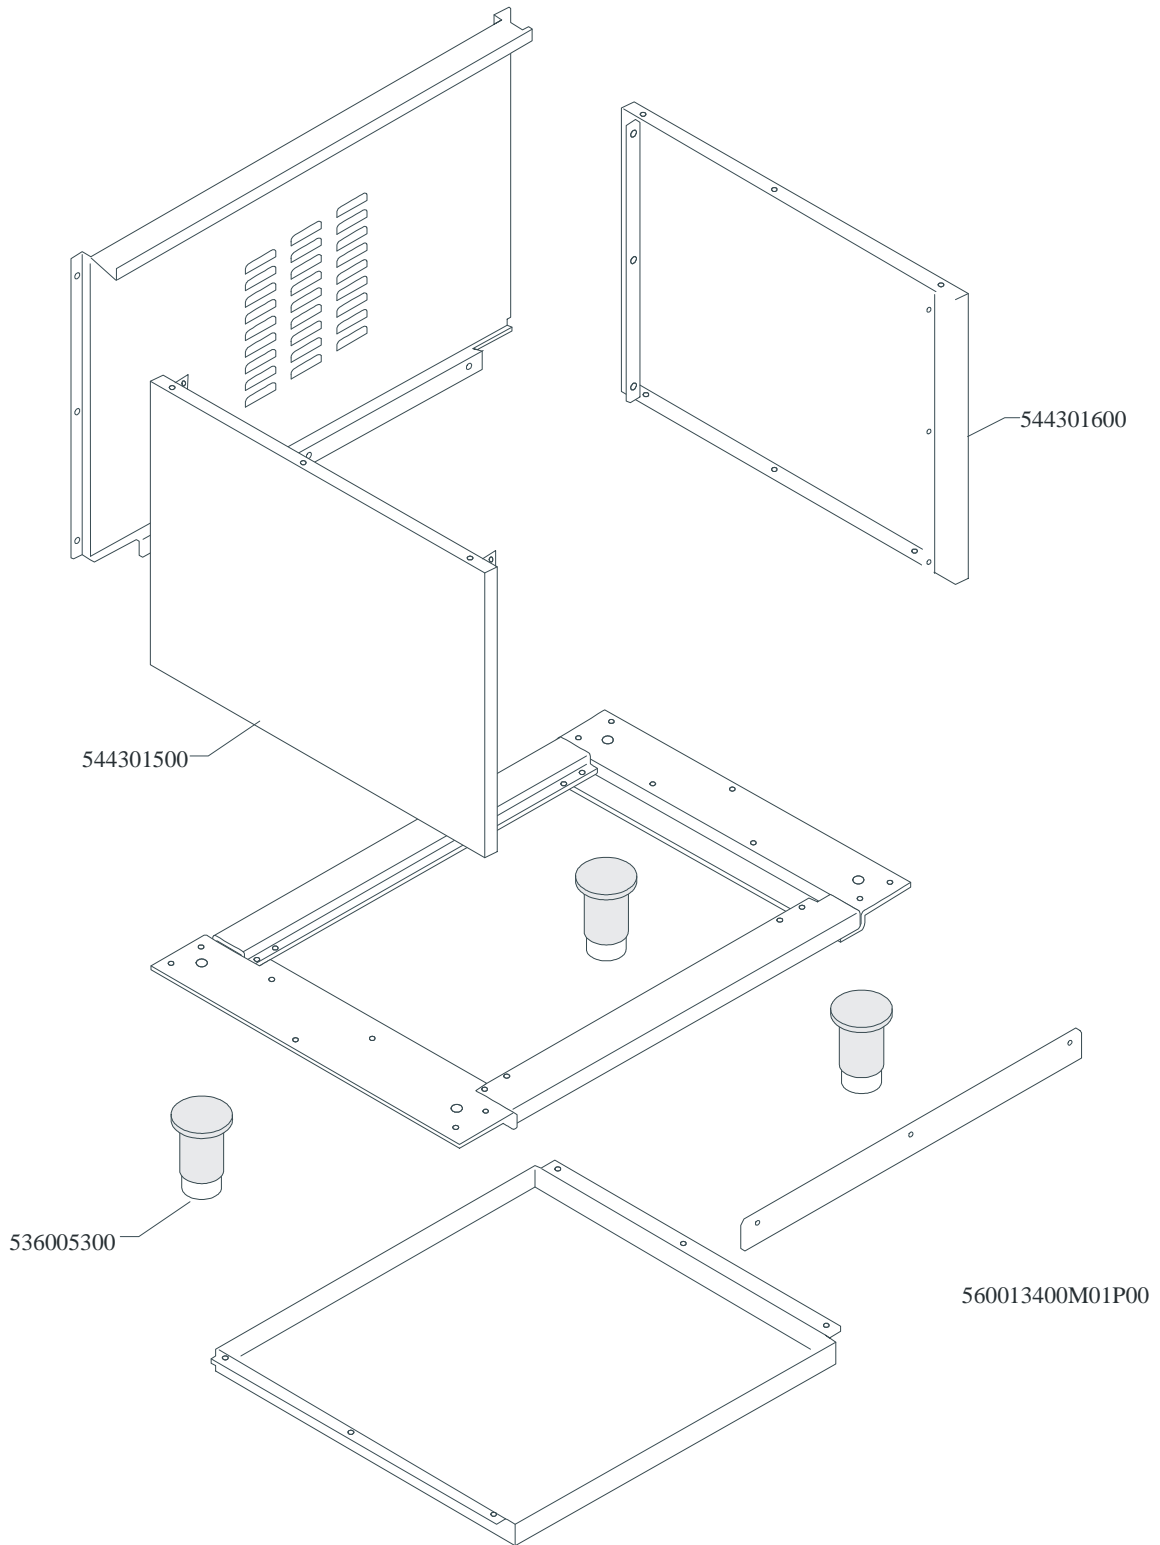

PORTE / DOORS / TÜREN / PORTES

CF

Page	Pos	Code	Description
001		536018600	CERAMIC SHEET COMPLETE+FRAME PCC-8E
001		533045300	PLATE SPRING PCC
001		537012900	ELECTRICAL PLATE 1800W 230W PCC-65
001		537015300	ELECTRICAL PLAT DOUBLE CIRCUIT
001		537007700	TERMINAL BLOCK THREEPHASE 40A
001		536013800	KNOB D.70 BLACK 6*5 WITH SPRING
001		541070100	NEUTRAL SPACER 8
001		541077700	UPPER PLATE PCC-8E
001		544263600	LEFT SIDE S.65
001		544263500	RIGHT SIDE S.65
001		537013400	CURRENT REG. FOR DOUBLE ELEC. PLATE
001		544293600	CONTROL PANEL CF4/CFC4-8ET
001		537020000	REMAINING HEAT 4 PILOT LIGHTS UNIT
001		539018900	INDEX FOR KNOB
001		537014100	WHITE WARNING LIGHT 250V
001		537013300	CURRENT REGULATOR FOR ELEC. PLATE
001		539018000	ADHESIVE GRAD.DISC 7POS.DOUBLE RED
001		539018500	ADHESIVE GRADUATED DISC FOR KNOB
002		539018800	INDEX FOR OVEN KNOB
002		539023900	SIGN PLATE FOR OVEN TEMPERATURE
002		539023800	SIGN PLATE FOR OVEN TIMER
002		539023400	ADHESIVE GRADUATED DISC F.KNOB
002		537006800	FAN 240V CF-62
002		539024000	SIGN PLATE FOR OVEN SELECTOR
002		537005300	MOTOR FOR SPIT CF-8/10
002		537019000	CIRCULAR HEATING ELEMENT FOR OVEN
002		537019300	TIMER FOR MULTIFUNCTION OVEN
002		537019100	THERMOSTAT FOR MULTIFUNCTION OVEN
002		537014100	WHITE WARNING LIGHT 250V
002		537019200	SELECTOR FOR MULTIFUNCTION OVEN
002		537014200	GREEN WARNING LIGHT 250V
002		539023500	ADHESIVE GRAD.DISC *E.MULTIF.TERM.
002		539023300	ADHESIVE GRADUATED DISC FOR KNOB
002		536013800	KNOB D.70 BLACK 6*5 WITH SPRING
002		537006200	UPPER OVEN HEATING EL.1000+2000W
002		537006300	LOWER OVEN HEATING EL.W1750 230CF8/
002		531038100	SPIT FOR MAXI MULTIF. NEW OVEN
002		536018300	GRIP FOR ROTATING SPIT
002		537005400	OVEN BULB 15W 300°C
002		534009100	GRILL PROTECTION CF-8/10
002		536011300	OVEN GASKET CF-8/10
002		537007900	OVEN BULB-SOCKET
002		531006700	OVEN GRID FOR CF-8/10
002		534002200	OVEN DRIPPING-PAN CF-8/10
002		531013600	SIDE GRID FOR MAXI/VENTILATED OVEN
003		531031200	COMPLETE STAINLESS STEEL OVEN DOOR
003		531007900	STAINLESS STEEL DOOR WHEEL HOLDER
003		541025200	STAINLESS STEEL OVEN DOOR HANDLE
003		544301300	STAINLESS STEEL OVEN DOOR PANEL 65
003		531007300	GLASS DOOR HINGE CF-8/10
003		531008200	STAINLESS STEEL DOOR HINGE CF-8/10