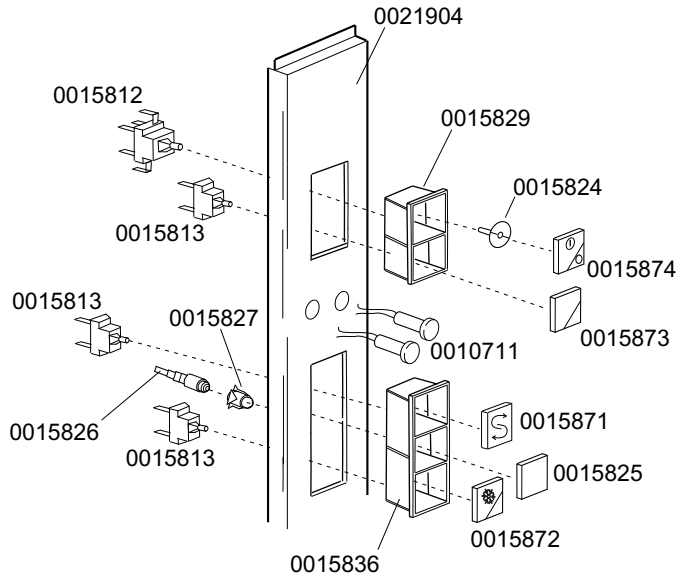

	TABLE	REV
	KI4520	00

DISHWASHER K-36

CONTROL PANEL

From serial NR.00010948 on

STANDARD VERSION

**WATER SOFTENER
VERSION**

**WATER SOFTENER
+
DRAIN PUMP VERSION**

TABLE
KI4530