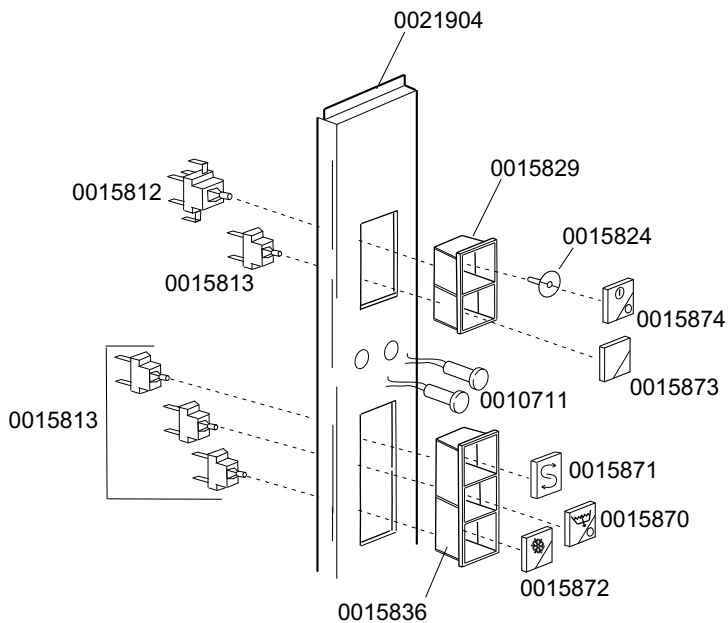

	TABLE	REV
	KI4520	00

DISHWASHER K-36

CONTROL PANEL

From serial NR.00010948 on

STANDARD VERSION

**WATER SOFTENER
VERSION**

**WATER SOFTENER
+
DRAIN PUMP VERSION**

TABLE
KI4530