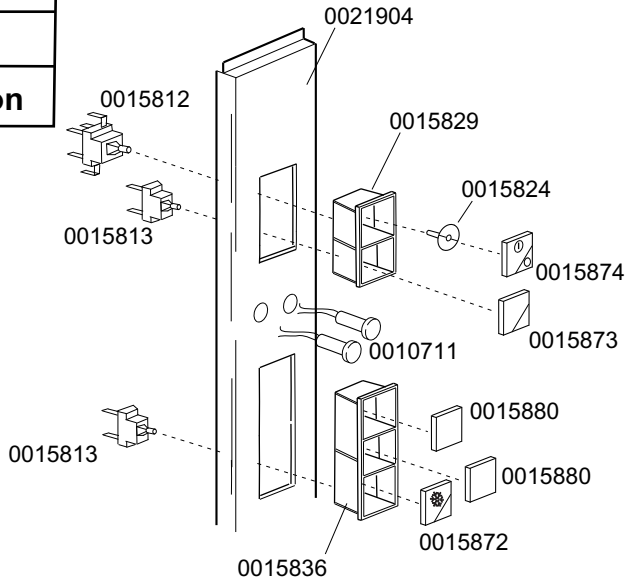

TABLE	REV
	KI4520	00

DISHWASHER K-36

CONTROL PANEL

From serial NR.00010948 on

STANDARD VERSION