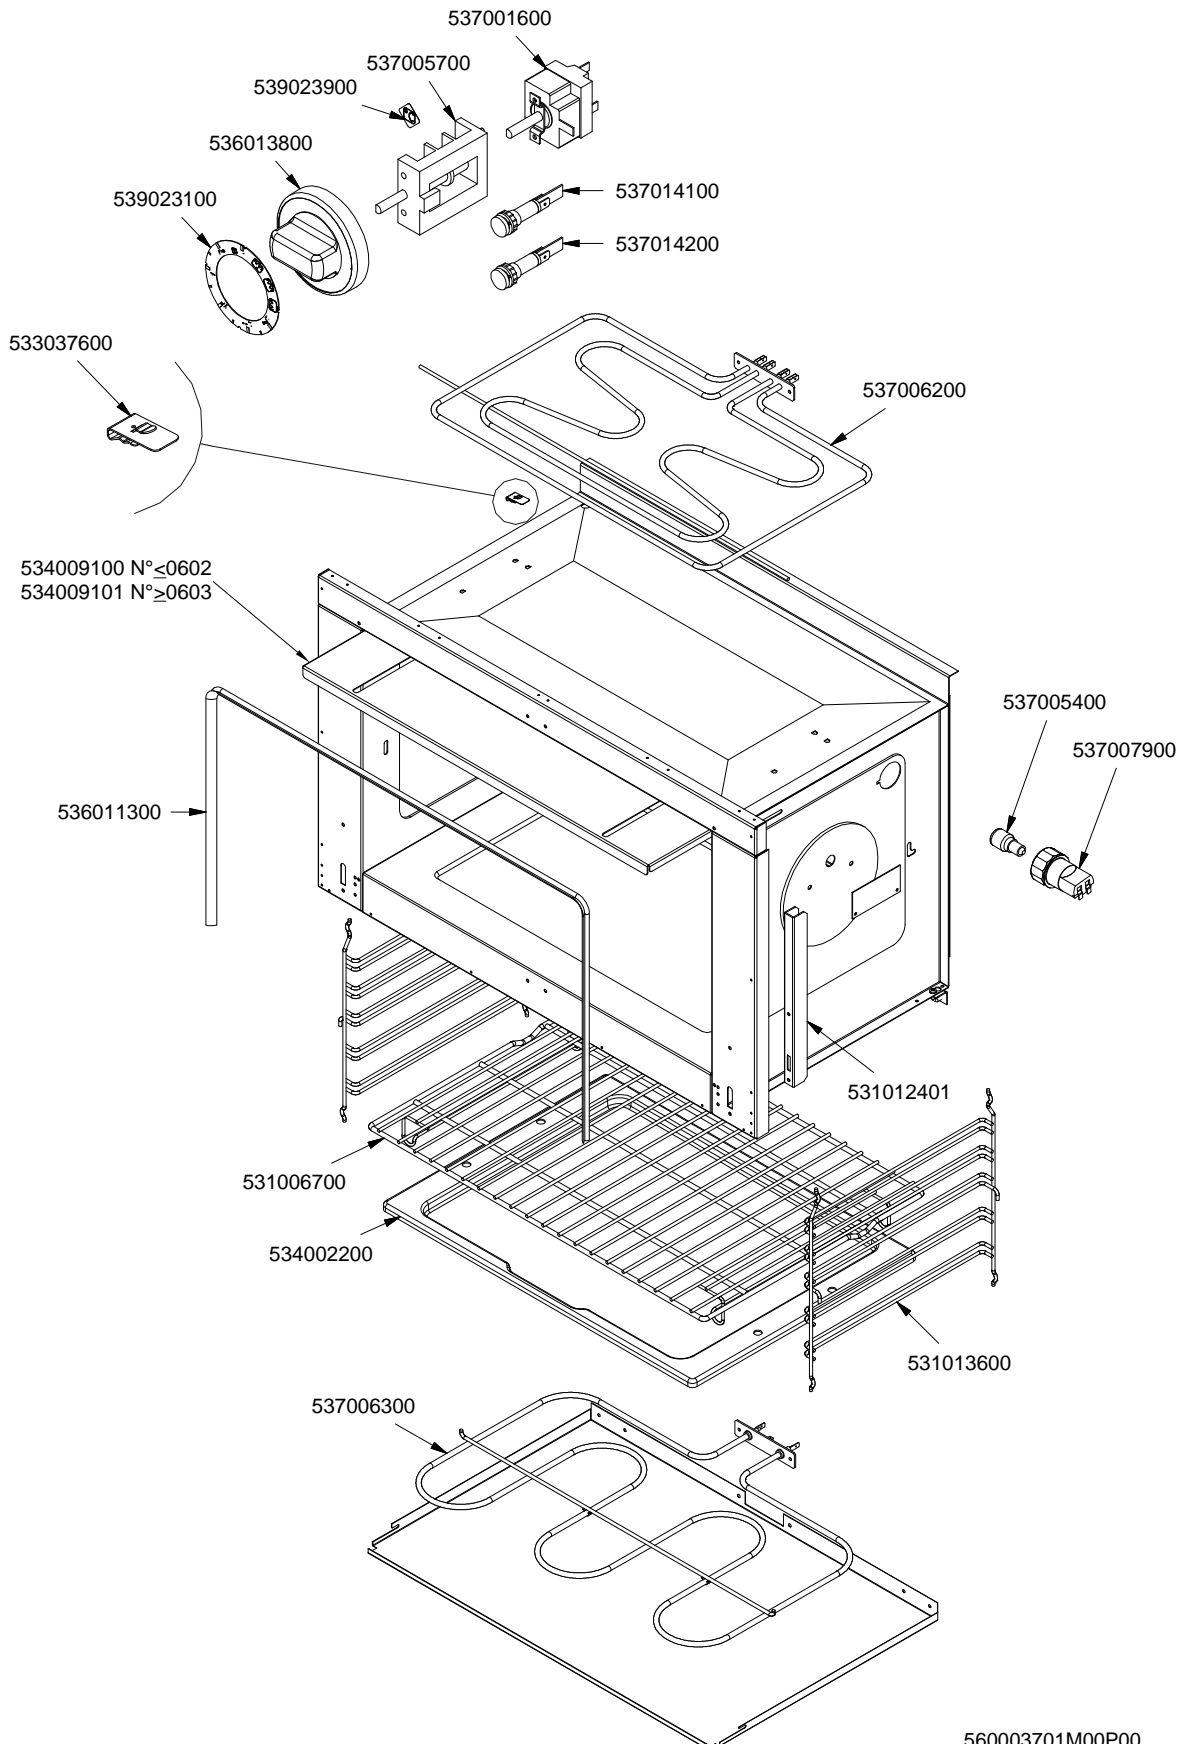

560003701M00P00

MAGIC SNACK 60

CUCINE / RANGES / HERDE / CUISINIÈRES / N° ≥ 0310

FORNO / OVEN / BACKOFEN / FOUR / CF-8 10 10/6

PORTE / DOORS / TÜREN / PORTES ≤ 0705

PC-E

Page	Pos	Code	Description
001		537002200	ELECTRICAL PLATE D.180 W1500 V230
001		537002100	ELECTRICAL PLATE D.145 W1000 V230
001		537002300	ELECTRICAL PLATE D.220 W2000 V230
001		541026900	NEUTRAL SPACER 800
001		544216201	UPPER PLATE CF-8E/A (NEW MOD.)
001		544083001	CONTROL PANEL FOR RANGE CFM-8ET
001		544044202	CONTROL PANEL CF-8E
001		537007600	TERMINAL BLOCK SINGLEPHASE 40A
001		544044401	SIDE NEW CF-8
001		531008100	ADJUSTABLE LEG H9 CHROME
002		537001600	THERMOSTAT 50-320°C SINGLEPHASE
002		537005700	OVEN COMMUTATOR CF-8/10 EL.
002		539023900	SIGN PLATE FOR OVEN TEMPERATURE
002		536013800	KNOB D.70 BLACK 6*5 WITH SPRING
002		539023100	ADHESIVE GRADUATED DISC FOR MAXI OV
002		533037600	LOCK SPRING FOR BULB
002		537014100	WHITE WARNING LIGHT 250V
002		537014200	GREEN WARNING LIGHT 250V
002		537006200	UPPER OVEN HEATING EL.1000+2000W
002		534009100	GRILL PROTECTION CF-8/10
002		534009101	
002		536011300	OVEN GASKET CF-8/10
002		537005400	OVEN BULB 15W 300°C
002		537007900	OVEN BULB-SOCKET
002		531012401	OVEN DOOR WHEEL HOLDER F.CF-8/10
002		531013600	SIDE GRID FOR MAXI/VENTILATED OVEN
002		531006700	OVEN GRID FOR CF-8/10
002		534002200	OVEN DRIPPING-PAN CF-8/10
002		537006300	LOWER OVEN HEATING EL.W1750 230CF8/
003		531009601	COMPLETE GLASS OVEN DOOR
003		544015900	INNER GLASSDOOR OF MAXI OVEN
003		544015901	INNER-DOOR FOR MAXI OVEN *GLASS*
003		536007100	INTERNAL GLASS OVEN DOOR CF-8/10
003		536007101	
003		536021800	DOOR HANDLE SPACER FOR MAXI OVEN
003		531007001	OVEN GLASS DOOR HANDLE CF-8/10
003		536007001	EXTERNAL GLASS OVEN DOOR CF8/10
003		531007301	DOOR HINGE FOR MAXI OVEN CF-8/10
003		531012701	STAINLESS STEEL OVEN DOOR 60/65LINE
003		544015700	INNER DOOR OF MAXI OVEN
003		544015701	INNER-DOOR FOR MAXI OVEN
003		544074701	S/S MAXI OVEN DOOR PANEL
003		544074702	
004		537000300	COMMUTATOR 7 POSITIONS S.49 16A
004		536002100	KNOB 7 POSITIONS SNACK
004		537014100	WHITE WARNING LIGHT 250V