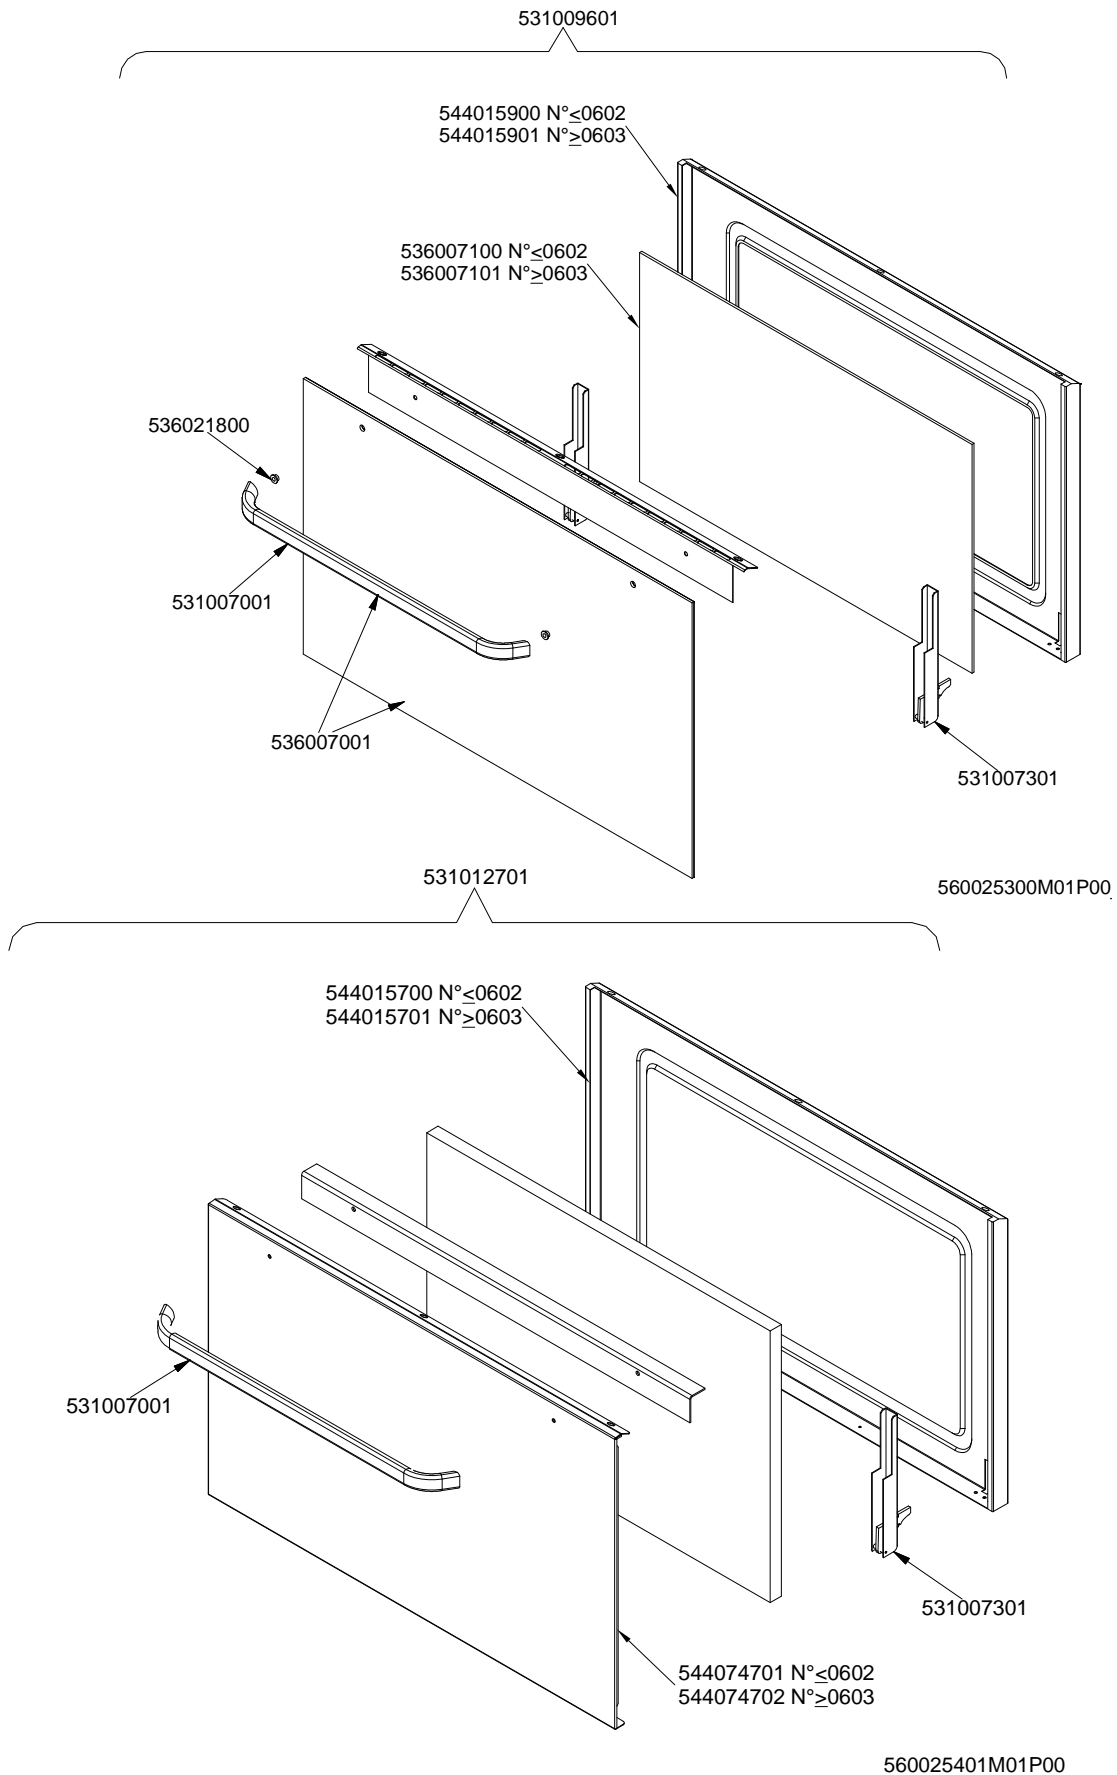

560003701M00P00

MAGIC SNACK 60

CUCINE / RANGES / HERDE / CUISINIÈRES / N° ≥ 0310

FORNO / OVEN / BACKOFEN / FOUR / CF-8 10 10/6

PORTE / DOORS / TÜREN / PORTES ≤ 0705

PC-E

Page	Pos	Code	Description
001		537002200	ELECTRICAL PLATE D.180 W1500 V230
001		537002100	ELECTRICAL PLATE D.145 W1000 V230
001		537002300	ELECTRICAL PLATE D.220 W2000 V230
001		541026900	NEUTRAL SPACER 800
001		544216201	UPPER PLATE CF-8E/A (NEW MOD.)
001		544083001	CONTROL PANEL FOR RANGE CFM-8ET
001		544044202	CONTROL PANEL CF-8E
001		537007600	TERMINAL BLOCK SINGLEPHASE 40A
001		544044401	SIDE NEW CF-8
001		531008100	ADJUSTABLE LEG H9 CHROME
002		537001600	THERMOSTAT 50-320°C SINGLEPHASE
002		537005700	OVEN COMMUTATOR CF-8/10 EL.
002		539023900	SIGN PLATE FOR OVEN TEMPERATURE
002		536013800	KNOB D.70 BLACK 6*5 WITH SPRING
002		539023100	ADHESIVE GRADUATED DISC FOR MAXI OV
002		533037600	LOCK SPRING FOR BULB
002		537014100	WHITE WARNING LIGHT 250V
002		537014200	GREEN WARNING LIGHT 250V
002		537006200	UPPER OVEN HEATING EL.1000+2000W
002		534009100	GRILL PROTECTION CF-8/10
002		534009101	
002		536011300	OVEN GASKET CF-8/10
002		537005400	OVEN BULB 15W 300°C
002		537007900	OVEN BULB-SOCKET
002		531012401	OVEN DOOR WHEEL HOLDER F.CF-8/10
002		531013600	SIDE GRID FOR MAXI/VENTILATED OVEN
002		531006700	OVEN GRID FOR CF-8/10
002		534002200	OVEN DRIPPING-PAN CF-8/10
002		537006300	LOWER OVEN HEATING EL.W1750 230CF8/
003		531009601	COMPLETE GLASS OVEN DOOR
003		544015900	INNER GLASSDOOR OF MAXI OVEN
003		544015901	INNER-DOOR FOR MAXI OVEN *GLASS*
003		536007100	INTERNAL GLASS OVEN DOOR CF-8/10
003		536007101	
003		536021800	DOOR HANDLE SPACER FOR MAXI OVEN
003		531007001	OVEN GLASS DOOR HANDLE CF-8/10
003		536007001	EXTERNAL GLASS OVEN DOOR CF8/10
003		531007301	DOOR HINGE FOR MAXI OVEN CF-8/10
003		531012701	STAINLESS STEEL OVEN DOOR 60/65LINE
003		544015700	INNER DOOR OF MAXI OVEN
003		544015701	INNER-DOOR FOR MAXI OVEN
003		544074701	S/S MAXI OVEN DOOR PANEL
003		544074702	
004		537000300	COMMUTATOR 7 POSITIONS S.49 16A
004		536002100	KNOB 7 POSITIONS SNACK
004		537014100	WHITE WARNING LIGHT 250V