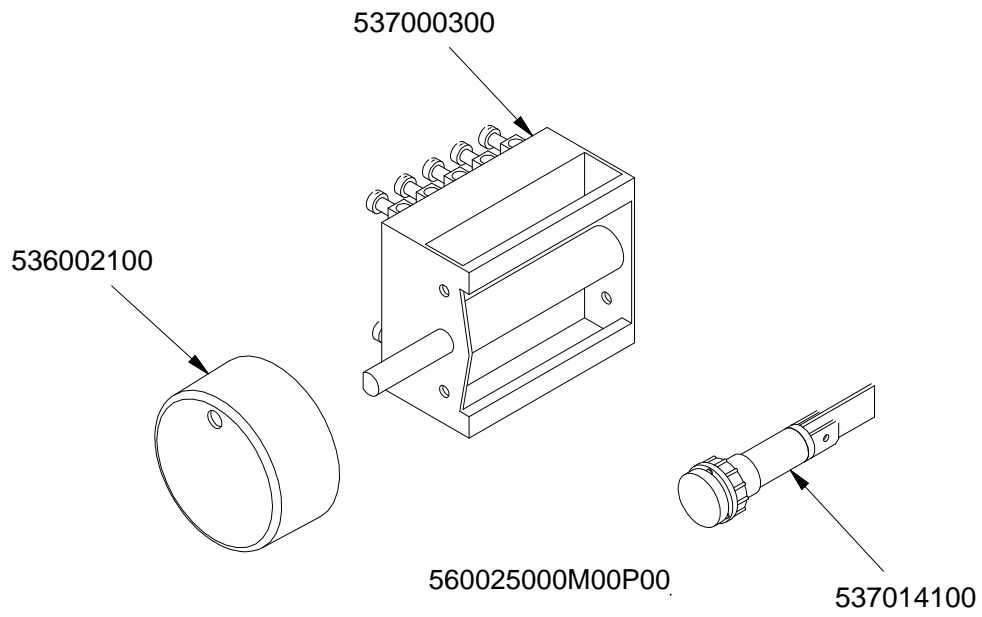

560003701M00P00

MAGIC SNACK 60

CUCINE / RANGES / HERDE / CUISINIÈRES / N° ≥ 0310

FORNO / OVEN / BACKOFEN / FOUR / CF-8 10 10/6

PORTE / DOORS / TÜREN / PORTES ≤ 0705

PC-E

Page	Pos	Code	Description
001		537002200	ELECTRICAL PLATE D.180 W1500 V230
001		537002100	ELECTRICAL PLATE D.145 W1000 V230
001		537002300	ELECTRICAL PLATE D.220 W2000 V230
001		541026900	NEUTRAL SPACER 800
001		544216201	UPPER PLATE CF-8E/A (NEW MOD.)
001		544083001	CONTROL PANEL FOR RANGE CFM-8ET
001		544044202	CONTROL PANEL CF-8E
001		537007600	TERMINAL BLOCK SINGLEPHASE 40A
001		544044401	SIDE NEW CF-8
001		531008100	ADJUSTABLE LEG H9 CHROME
002		537001600	THERMOSTAT 50-320°C SINGLEPHASE
002		537005700	OVEN COMMUTATOR CF-8/10 EL.
002		539023900	SIGN PLATE FOR OVEN TEMPERATURE
002		536013800	KNOB D.70 BLACK 6*5 WITH SPRING
002		539023100	ADHESIVE GRADUATED DISC FOR MAXI OV
002		533037600	LOCK SPRING FOR BULB
002		537014100	WHITE WARNING LIGHT 250V
002		537014200	GREEN WARNING LIGHT 250V
002		537006200	UPPER OVEN HEATING EL.1000+2000W
002		534009100	GRILL PROTECTION CF-8/10
002		534009101	
002		536011300	OVEN GASKET CF-8/10
002		537005400	OVEN BULB 15W 300°C
002		537007900	OVEN BULB-SOCKET
002		531012401	OVEN DOOR WHEEL HOLDER F.CF-8/10
002		531013600	SIDE GRID FOR MAXI/VENTILATED OVEN
002		531006700	OVEN GRID FOR CF-8/10
002		534002200	OVEN DRIPPING-PAN CF-8/10
002		537006300	LOWER OVEN HEATING EL.W1750 230CF8/
003		531009601	COMPLETE GLASS OVEN DOOR
003		544015900	INNER GLASSDOOR OF MAXI OVEN
003		544015901	INNER-DOOR FOR MAXI OVEN *GLASS*
003		536007100	INTERNAL GLASS OVEN DOOR CF-8/10
003		536007101	
003		536021800	DOOR HANDLE SPACER FOR MAXI OVEN
003		531007001	OVEN GLASS DOOR HANDLE CF-8/10
003		536007001	EXTERNAL GLASS OVEN DOOR CF8/10
003		531007301	DOOR HINGE FOR MAXI OVEN CF-8/10
003		531012701	STAINLESS STEEL OVEN DOOR 60/65LINE
003		544015700	INNER DOOR OF MAXI OVEN
003		544015701	INNER-DOOR FOR MAXI OVEN
003		544074701	S/S MAXI OVEN DOOR PANEL
003		544074702	
004		537000300	COMMUTATOR 7 POSITIONS S.49 16A
004		536002100	KNOB 7 POSITIONS SNACK
004		537014100	WHITE WARNING LIGHT 250V