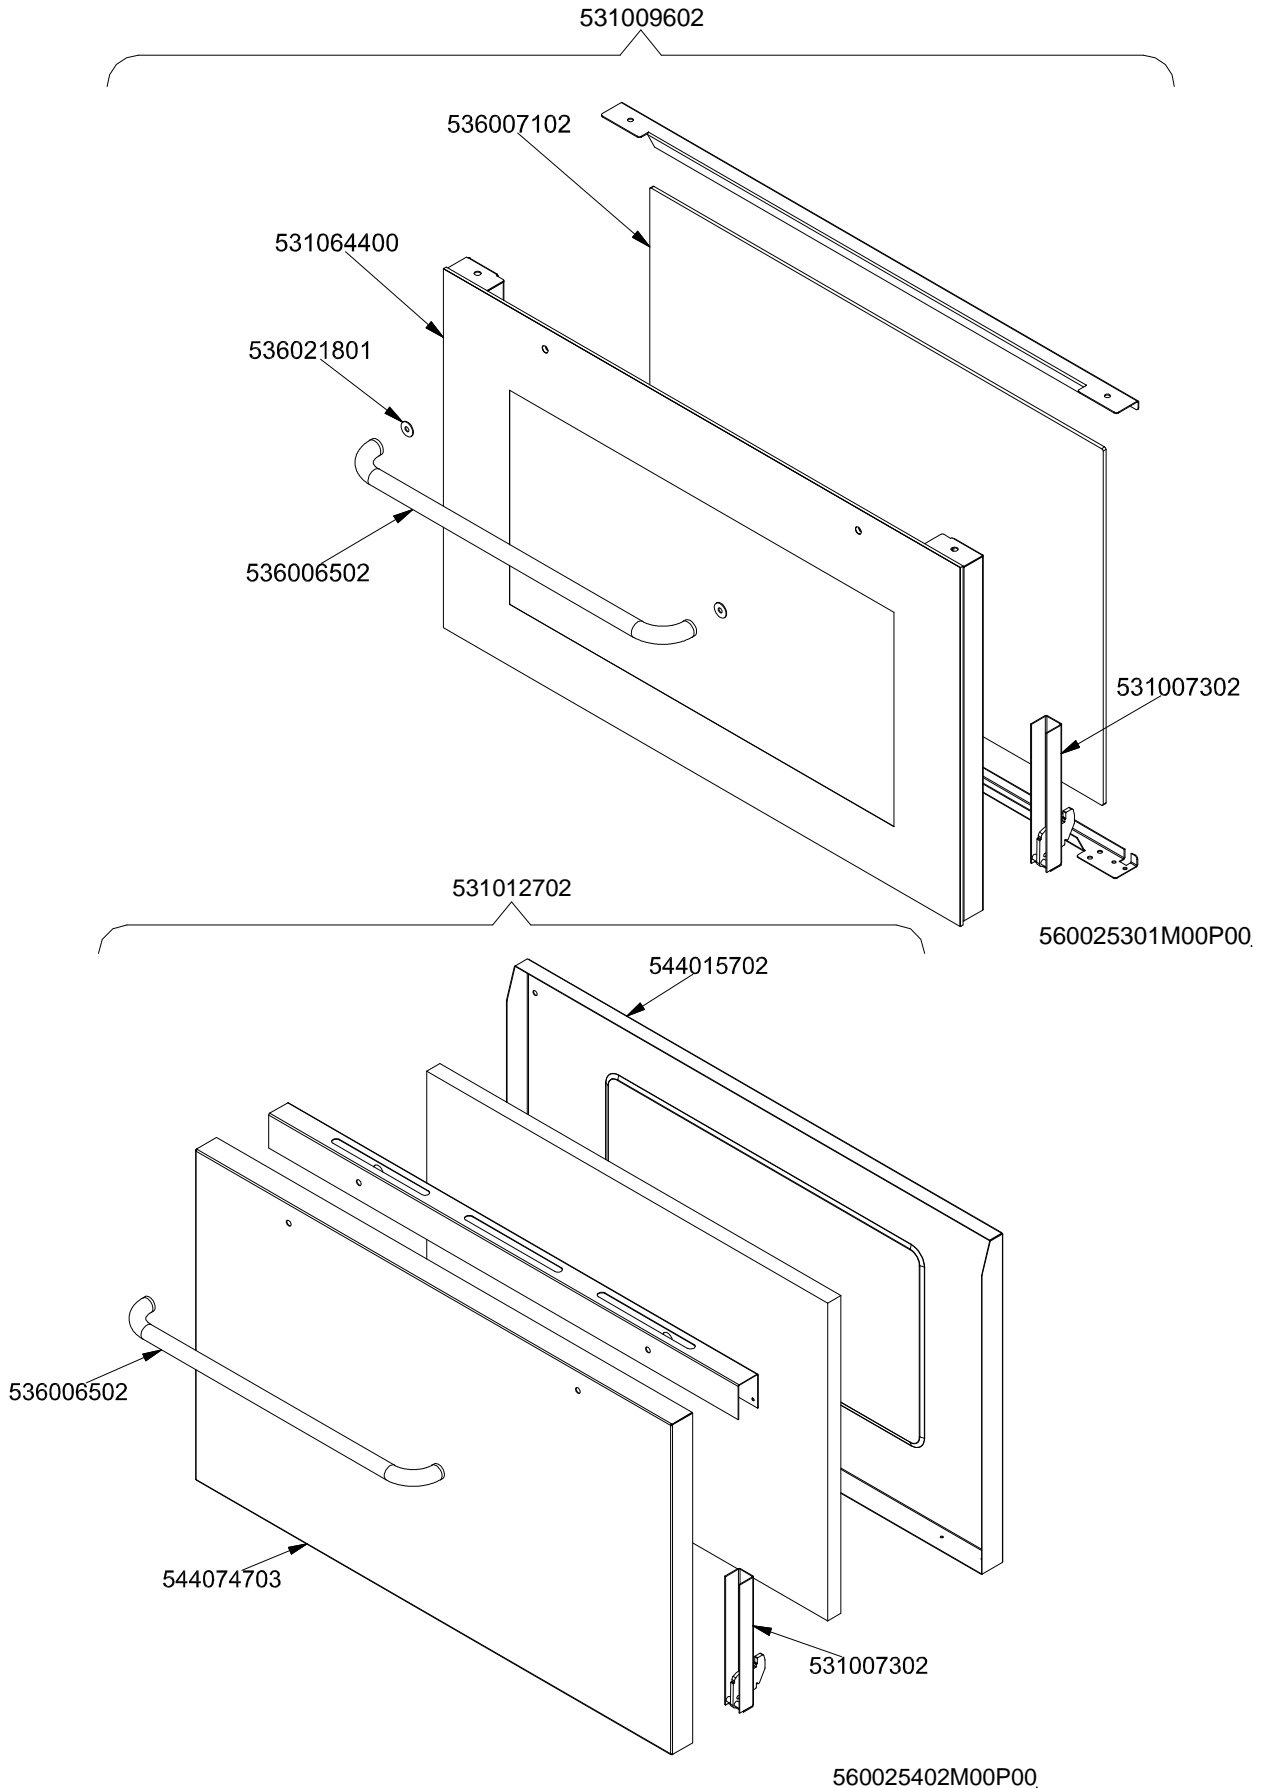

MAGIC PROF 65

CUCINE / RANGES / HERDE / CUISINIÈRES / N° ≥ 0309
FORNO / OVEN / BACKOFEN / FOUR

PORTE / DOORS / TÜREN / PORTES ≥ 0706