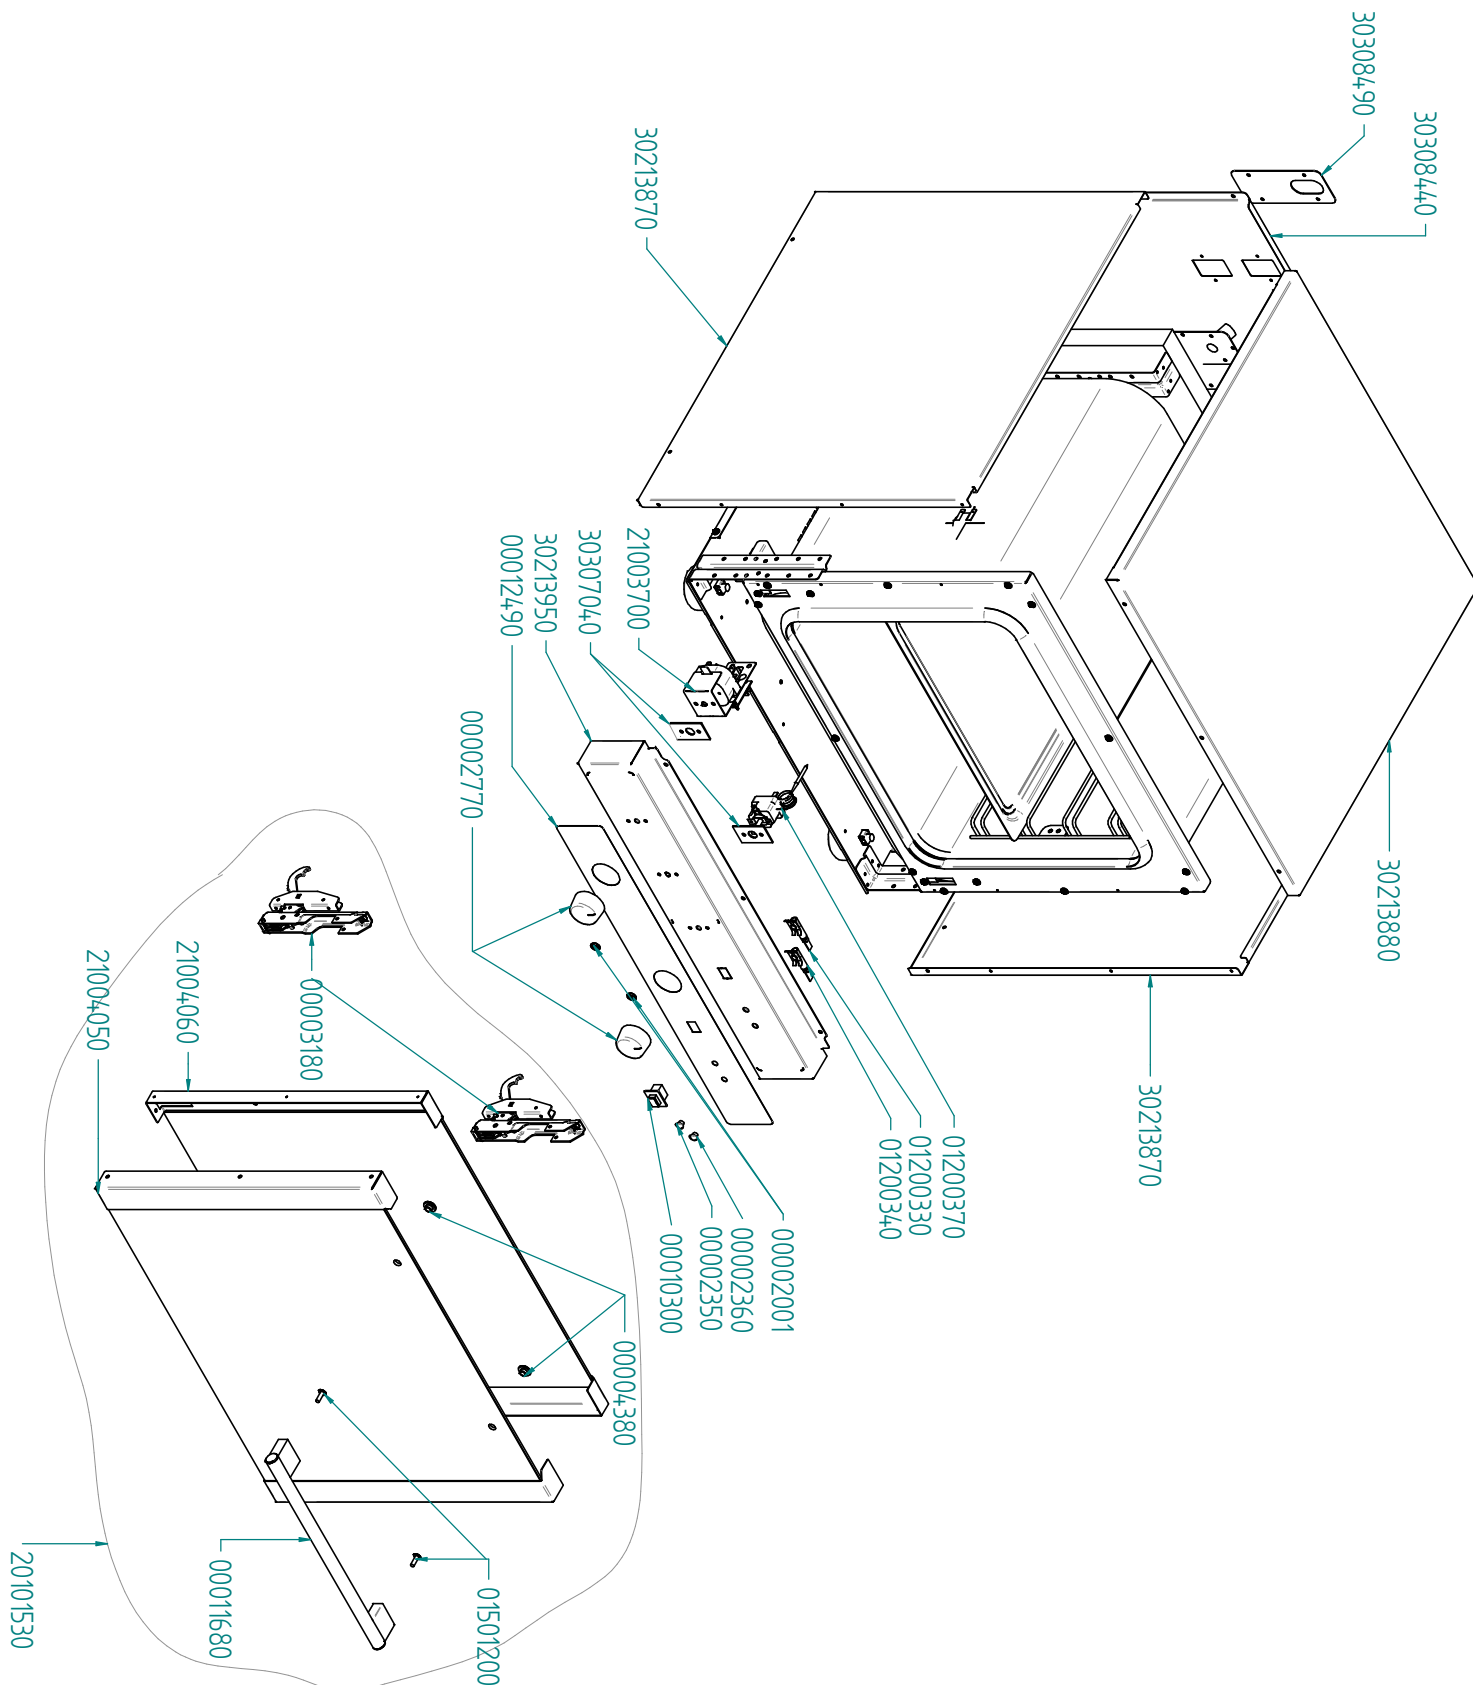

Prima emissione - Rev. 0

pag.

1/2

Preparazione: M.F. (DB)

Verifica: S.A. (DB3)

Approvazione: M.G. (RUT)

Spare part list

Article : EKF423UP ELECTRIC CONV OVEN MANUAL INDIRECT STEAM CHAMBER AISI 430
2.8kW 230V 50/60Hz
EKA

Tecnoeka srl reserves the right to change prices for commercial needs without notice

Code	Previous code	Description	UM	Used quantity
00002330	09950187400	COMPLETE LAMPHOLDER INCLUDING GLASS BULB BOD AND LAMP	NR	1,00
01000810	09981998000	BLACK DOOR GASKET FOR THE OVENS SNACK MODEL	NR	1,00
01200330	01951177000	ORANGE BODY PILOT LAMP T150°C	NR	1,00
01200370	01951317000	THERMOSTAT MOD. 813	NR	1,00
01201860	11951377000	ELECTROVALVE FOR KF 630, KF 10 01G, KF 912, KF 965 E KF 981	NR	1,00
01202980		TIMER WITH BUZZER 120' SU 300° 50Hz (MOD.MI2) ELSAP	NR	1,00
01203220		CIRCULAR HEATING ELEMENT 230V 2700W WITH 3 SUPPORTS H31 MM	NR	1,00
01203230		RADIAL MOTOVENTILATUR 40 MM WITH STAINLESS STEEL FAN	NR	1,00
20101530		COMPLETE GLASS DOOR	NR	1,00
21003700		COMPLETE KIT OF LINEAR TIMER WITH FIXING CLAMP	NR	1,00