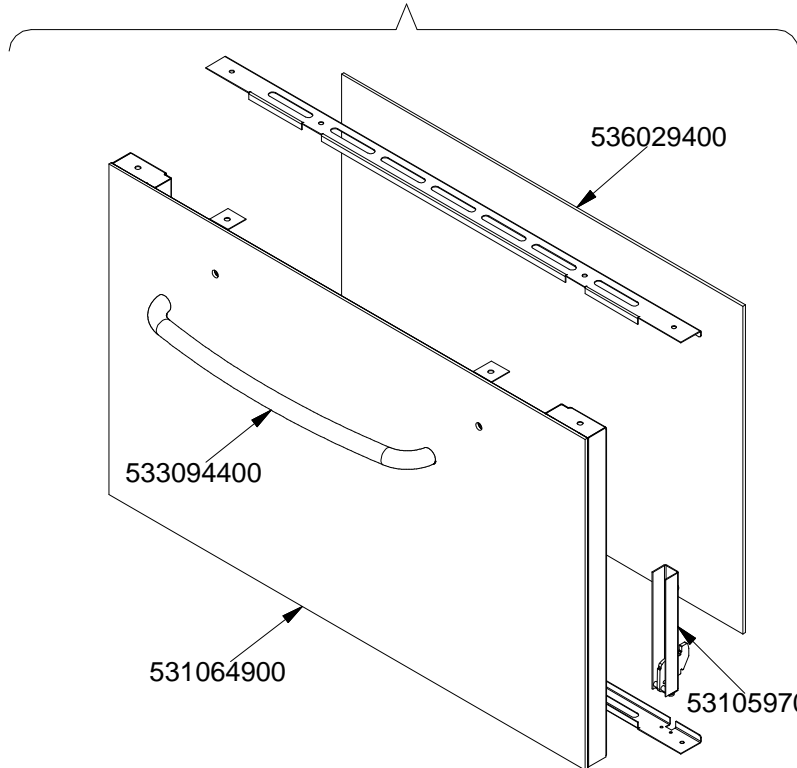

MAGICLOTUS 60

CUCINE / RANGES / HERDE / CUISINIÈRES
FORNO / OVEN / BACKOFEN / FOUR / CF...-68 CF...-610 CF...-612

PORTE / DOORS / TÜREN / PORTES / GN1/1

531059200

531059300