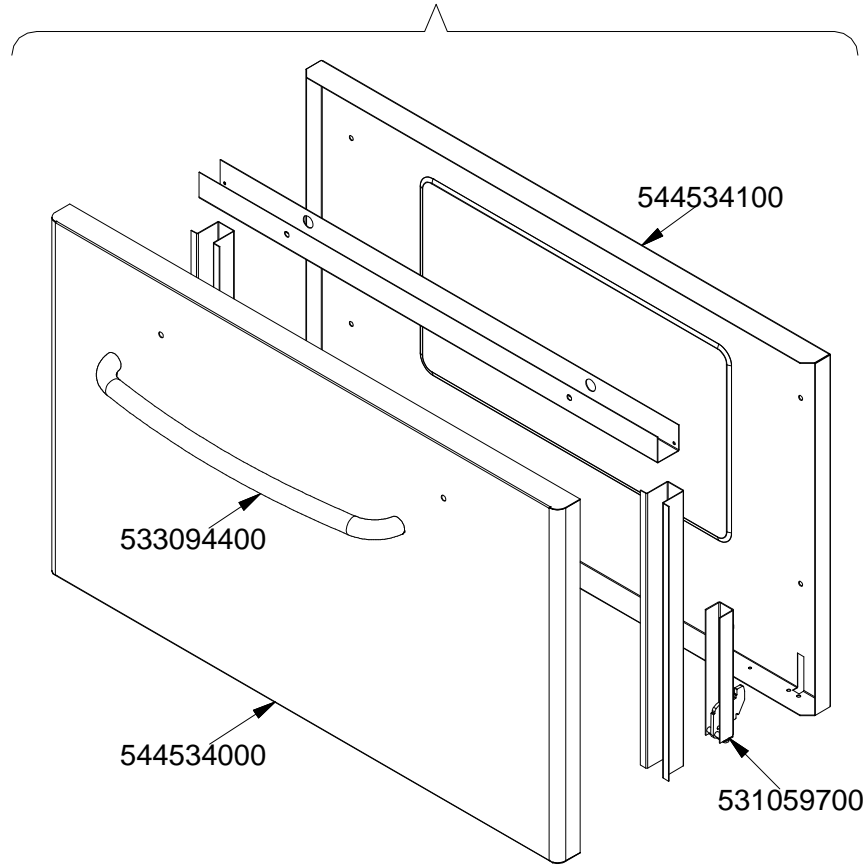

MAGICLOTUS 60

CUCINE / RANGES / HERDE / CUISINIÈRES
FORNO / OVEN / BACKOFEN / FOUR / CF...-68 CF...-610 CF...-612

PORTE / DOORS / TÜREN / PORTES / GN1/1

531059200