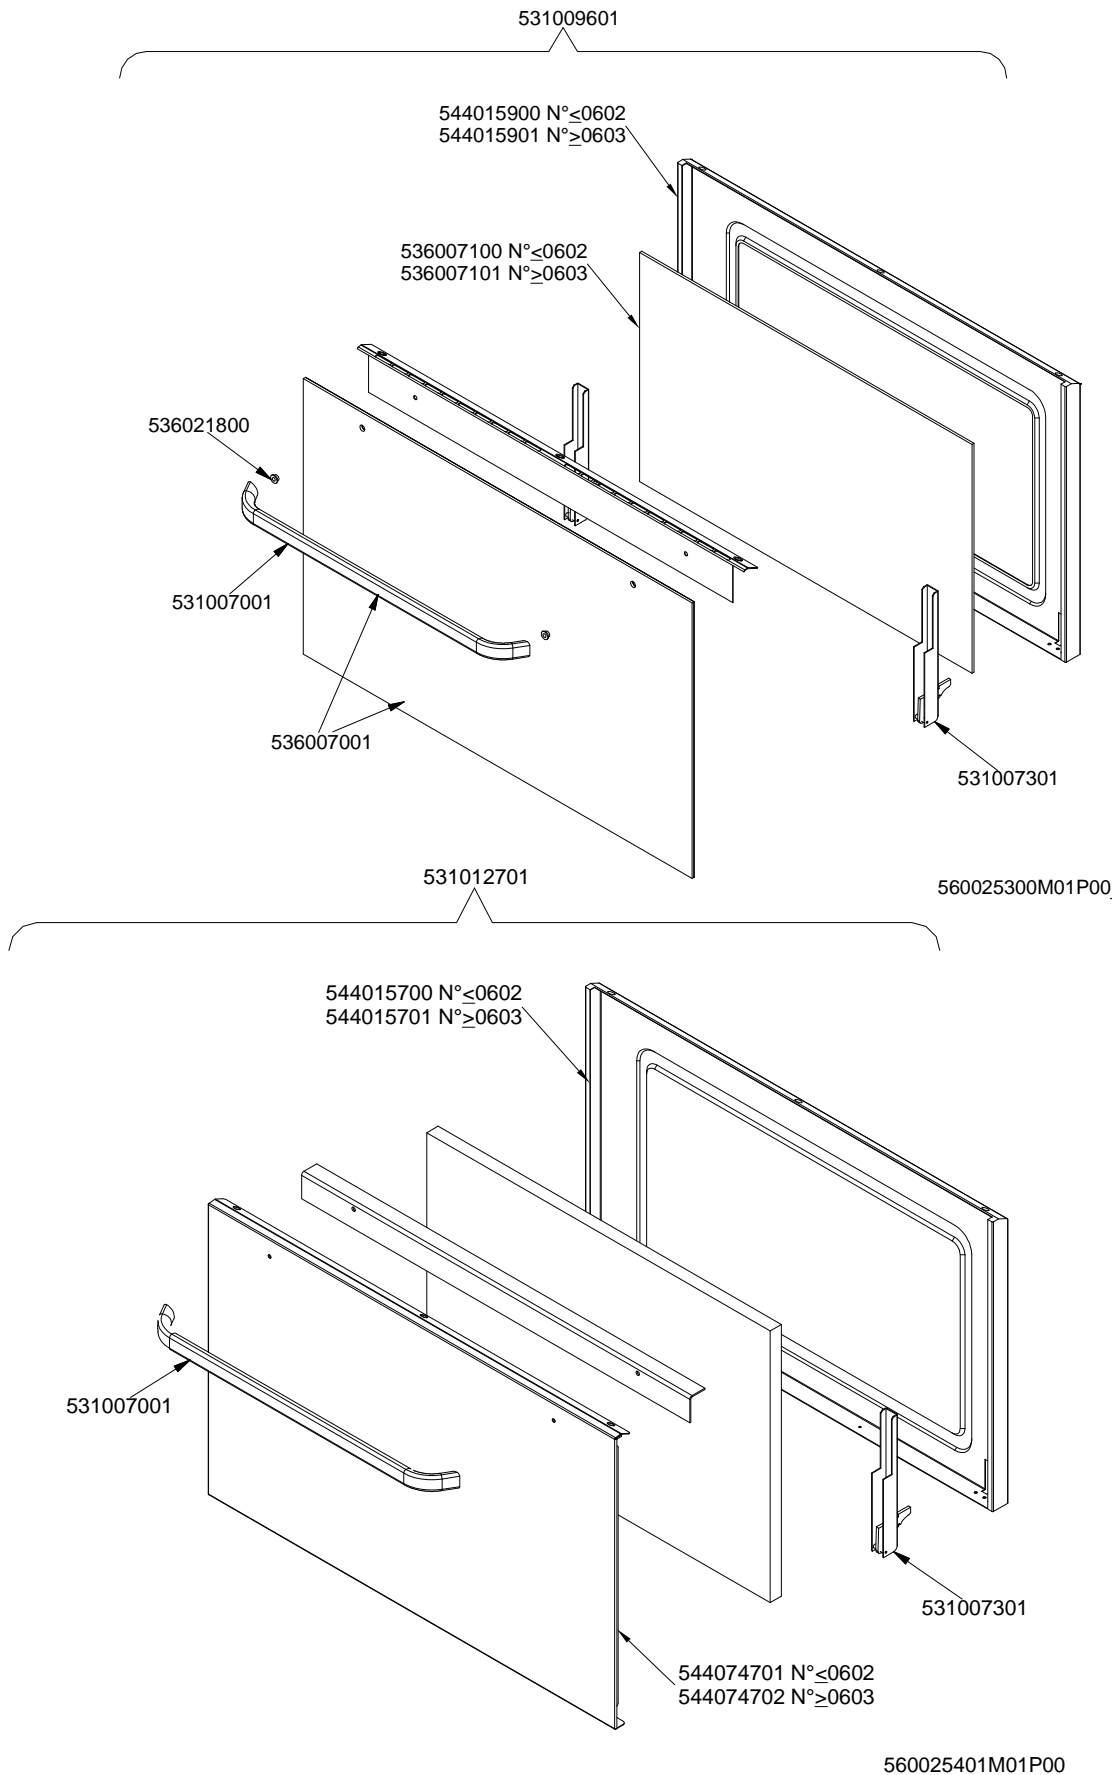

MAGIC SNACK 60

CUCINE / RANGES / HERDE / CUISINIÈRES / N° ≥ 0310

FORNO / OVEN / BACKOFEN / FOUR / CF-8 10 10/6

PORTE / DOORS / TÜREN / PORTES ≤ 0705