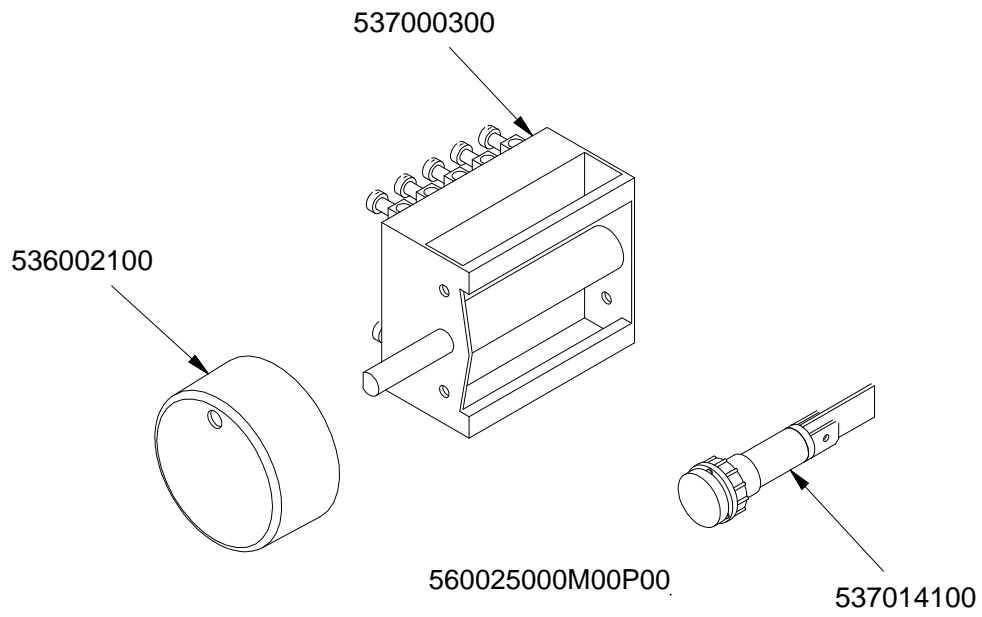

560003801M00P00

MAGIC SNACK 60

CUCINE / RANGES / HERDE / CUISINIÈRES / N° ≥ 0310

FORNO / OVEN / BACKOFEN / FOUR / CF-8 10 10/6

PORTE / DOORS / TÜREN / PORTES ≤ 0705

PC-E

Page	Pos	Code	Description
001		537002200	ELECTRICAL PLATE D.180 W1500 V230
001		537002100	ELECTRICAL PLATE D.145 W1000 V230
001		537002300	ELECTRICAL PLATE D.220 W2000 V230
001		541027000	NEUTRAL SPACER 1000
001		544043601	UPPER PLATE CF-10E
001		544083101	CONTROL PANEL FOR RANGE CFM-10ET
001		544044102	CONTROL PANEL CF-10E
001		537007700	TERMINAL BLOCK THREEPHASE 40A
001		544044301	SIDE NEW CF-10
001		531008100	ADJUSTABLE LEG H9 CHROME
002		537019200	SELECTOR FOR MULTIFUNCTION OVEN
002		539024000	SIGN PLATE FOR OVEN SELECTOR
002		536013800	KNOB D.70 BLACK 6*5 WITH SPRING
002		539023300	ADHESIVE GRADUATED DISC FOR KNOB
002		537014100	WHITE WARNING LIGHT 250V
002		537014200	GREEN WARNING LIGHT 250V
002		537019100	THERMOSTAT FOR MULTIFUNCTION OVEN
002		539023900	SIGN PLATE FOR OVEN TEMPERATURE
002		539023500	ADHESIVE GRAD.DISC *E.MULTIF.TERM.
002		539023800	SIGN PLATE FOR OVEN TIMER
002		537019300	TIMER FOR MULTIFUNCTION OVEN
002		539023400	ADHESIVE GRADUATED DISC F.KNOB
002		537006200	UPPER OVEN HEATING EL.1000+2000W
002		533079700	LOCK SPRING FOR BULB 5/8
002		533037600	LOCK SPRING FOR BULB
002		537006800	FAN 240V CF-62
002		537019000	CIRCULAR HEATING ELEMENT FOR OVEN
002		534009100	GRILL PROTECTION CF-8/10
002		534009101	
002		536011300	OVEN GASKET CF-8/10
002		537005400	OVEN BULB 15W 300°C
002		537007900	OVEN BULB-SOCKET
002		531013600	SIDE GRID FOR MAXI/VENTILATED OVEN
002		531012401	OVEN DOOR WHEEL HOLDER F.CF-8/10
002		537005300	MOTOR FOR SPIT CF-8/10
002		531006700	OVEN GRID FOR CF-8/10
002		534002200	OVEN DRIPPING-PAN CF-8/10
002		536018300	GRIP FOR ROTATING SPIT
002		537006300	LOWER OVEN HEATING EL.W1750 230CF8/
002		531038100	SPIT FOR MAXI MULTIF. NEW OVEN
003		531009601	COMPLETE GLASS OVEN DOOR
003		544015900	INNER GLASSDOOR OF MAXI OVEN
003		544015901	INNER-DOOR FOR MAXI OVEN *GLASS*
003		536007100	INTERNAL GLASS OVEN DOOR CF-8/10
003		536007101	
003		536021800	DOOR HANDLE SPACER FOR MAXI OVEN
003		531007001	OVEN GLASS DOOR HANDLE CF-8/10
003		536007001	EXTERNAL GLASS OVEN DOOR CF8/10
003		531007301	DOOR HINGE FOR MAXI OVEN CF-8/10
003		531012701	STAINLESS STEEL OVEN DOOR 60/65LINE
003		544015700	INNER DOOR OF MAXI OVEN