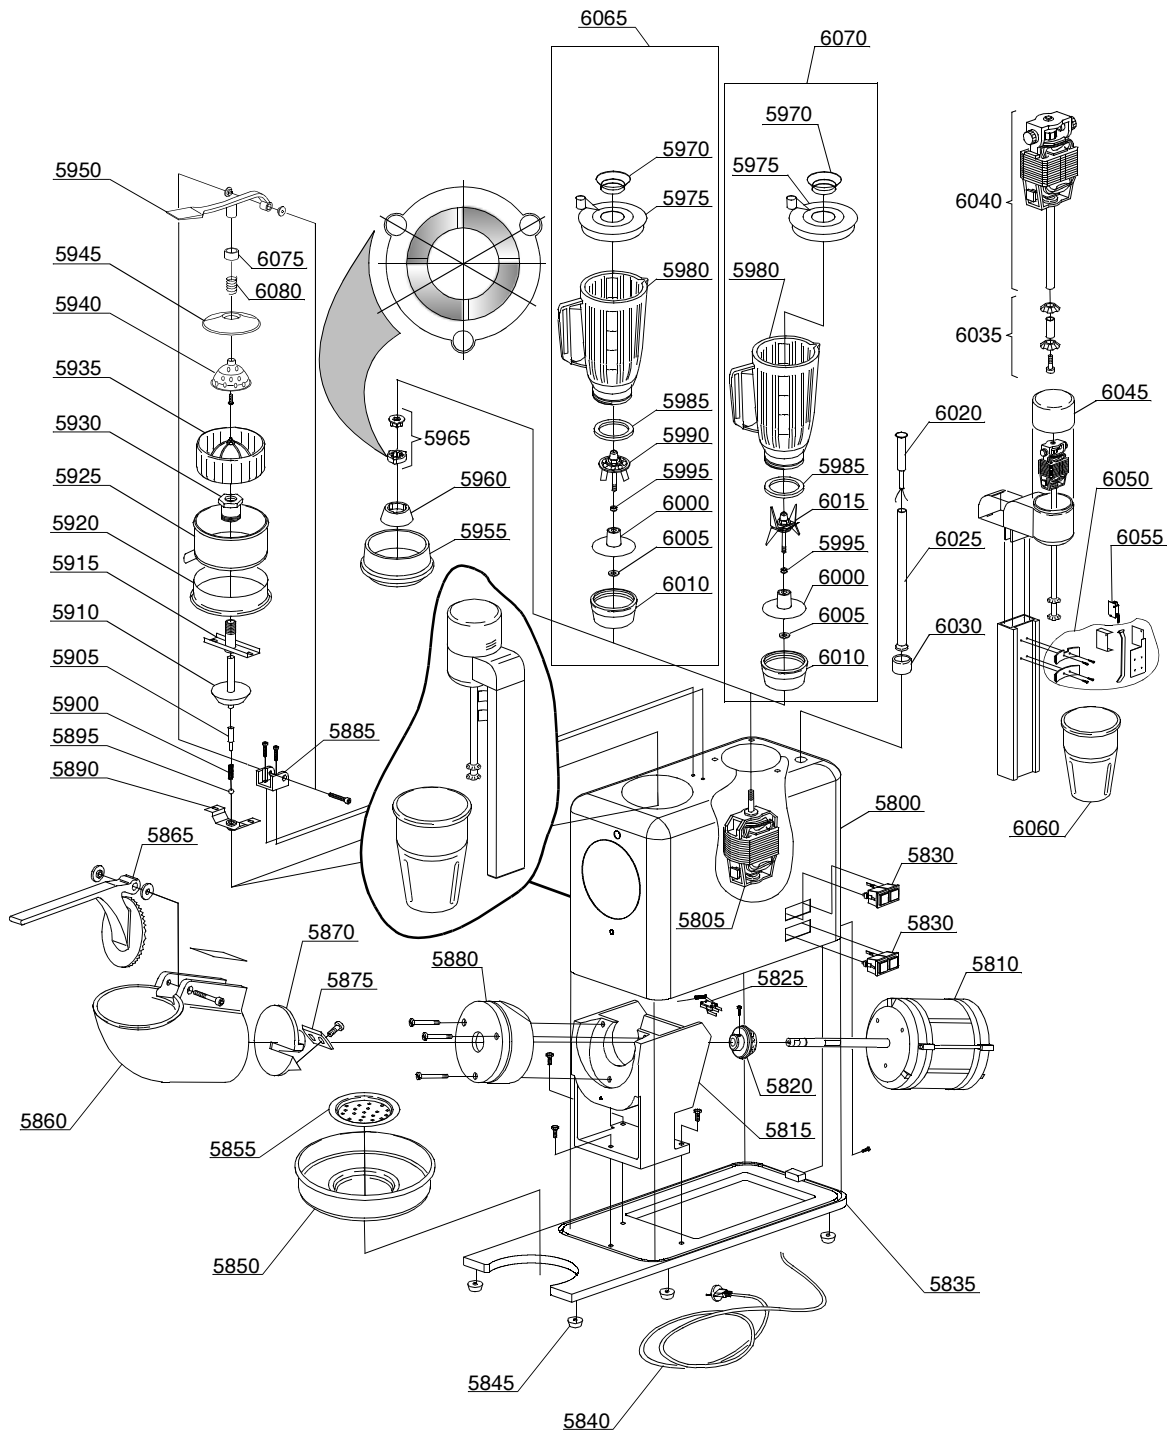

Spare parts

Mixer M1 - M2 - MP 47

Mixer M1 - M2 - MP 49

Mixer M1 - M2 - MP 51

1.1 Voltage codes

Voltage code	Voltage
A	3/N/PE~400/230V 50Hz
B	~250V 16A 50Hz
C	3/N/PE~380/220V 50Hz
D	3/PE~200V 50-60Hz
F	2/PE 220~240V 50Hz
G	3/N/PE~415/240V 50Hz
H	3/PE~230V 50Hz
I	3/PE~220V 60Hz
J	3/PE~380 50Hz
K	3/PE~400V 50Hz
L	3/PE~415V 50Hz
M	3/PE~440V 60Hz
N	3/PE~460V 60Hz
O	3/PE~480V 60Hz
P	1/N/PE~220-240V 50Hz
R	2/PE~220-230V 60Hz
S	3/N/PE~400/230V 50Hz
T	3/PE~230V 60Hz

1.2 Product codes

Product code	Full name
Model codes	
Type codes	
51	51
56A	56A
56B	56B
56RB	56RB
56C	56C
56RC	56RC
56	56
57A	57A
57B	57B
57C	57C
57	57
581	581
582	582
58R	58R
58	58
RO	RO
BW	BW
Accessory codes	
wa	WITHOUT ACCESSORY

Spare parts

ID	P-code	Model	Type	Accessory	Voltage	Description
6015	60116		BW,RO,5703,5703C			Knife assembly with axle
6020	60198		BW,RO,5703,5703C			Microswitch
6025	60363		BW,RO,5703,5703C			Micro axle-holder pipe
6030	60365		BW,RO,5703,5703C			Micro axle support
6035	60541		BW,RO,5703,5703C			Mod.03 mixer fan assembly
6040	60507		BW,RO,5703,5703C			Engine 220/50 10W
6045	60542		BW,RO,5703,5703C			Mod.03 top cover
6050	60540		BW,RO,5703,5703C			Glass support and microswitch mod.03
6055	60539		BW,RO,5703,5703C			Mod.03 microswitch
6060	60511		BW,RO,5703,5703C			Mod.03 mixer stainless steel glass
6065	60178		BW,RO,5703,5703C			1,5lt plastic glass with cones
6070	60176		BW,RO,5703,5703C			1,5lt plastic glass with blades
6075	60551		BW,RO,5703,5703C			Bell bush mod.03
6080	60552		BW,RO,5703,5703C			Bell spring mod.03