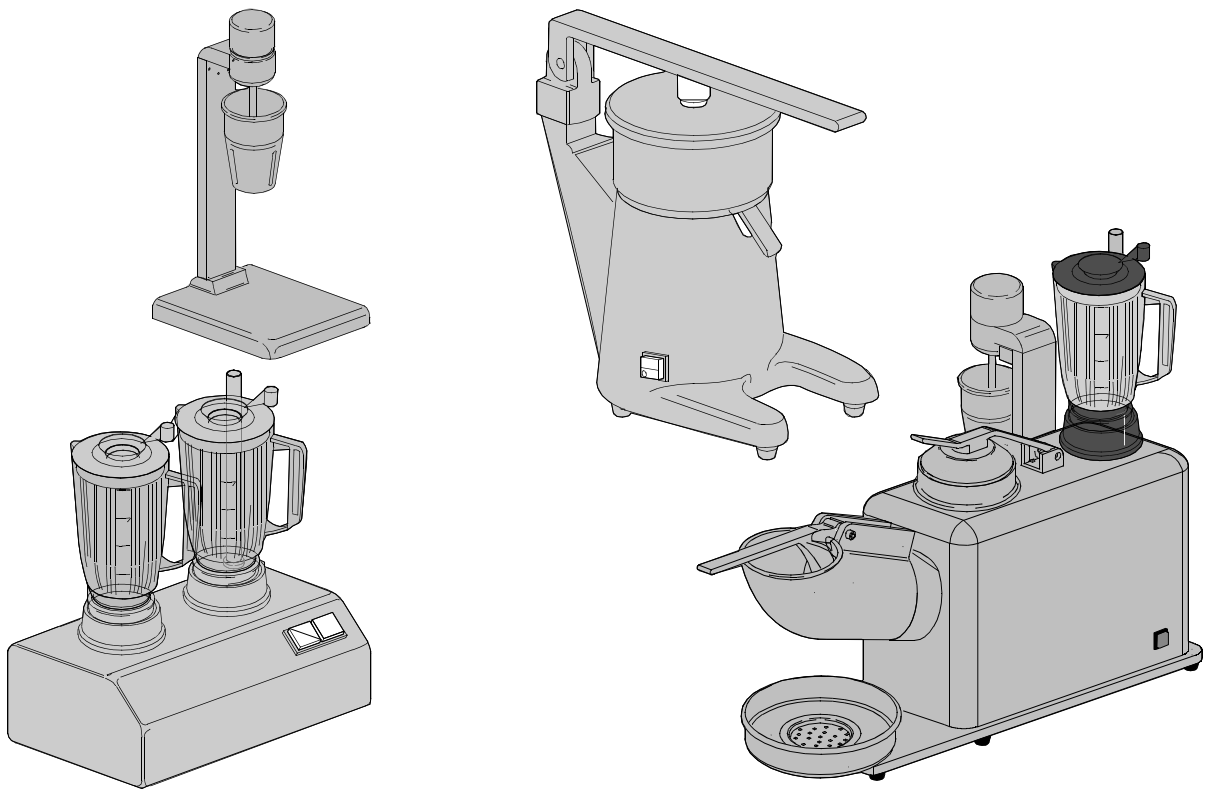

ROBOT

LINEA ROBOT

TYPE: RO

Accessories
WITHOUT ACCESSORY

Spare parts manual

1. Spare parts

Blender F1 / F2	7
Blender F1 / F2	9
Blender F1 / F2	11
Citrus squeezers S30	13
Citrus squeezers S40	15
Citrus squeezers S40	17
Citrus squeezers S55	19
Citrus squeezers S55	21
Multiple group GM mod.03.....	23
Multiple group GM/2 mod.03	25
Multiple group GM - GM/2.....	27
Multiple group GM2/2.....	29
Multiple group GM2/2 mod.03	33
Multiple group GM3 mod.03.....	35
Multiple group GM4 mod.03.....	39
Multiple group GM3 - GM4.....	43

1.2 Product codes

Product code	Full name
Model codes	
Type codes	
51	51
56A	56A
56B	56B
56RB	56RB
56C	56C
56RC	56RC
56	56
57A	57A
57B	57B
57C	57C
57	57
581	581
582	582
58R	58R
58	58
RO	RO
BW	BW
Accessory codes	
wa	WITHOUT ACCESSORY

Spare parts

ID	P-code	Model	Type	Accessory	Voltage	Description
6015	60116		BW,RO,5703,5703C			Knife assembly with axle
6020	60198		BW,RO,5703,5703C			Microswitch
6025	60363		BW,RO,5703,5703C			Micro axle-holder pipe
6030	60365		BW,RO,5703,5703C			Micro axle support
6035	60541		BW,RO,5703,5703C			Mod.03 mixer fan assembly
6040	60507		BW,RO,5703,5703C			Engine 220/50 10W
6045	60542		BW,RO,5703,5703C			Mod.03 top cover
6050	60540		BW,RO,5703,5703C			Glass support and microswitch mod.03
6055	60539		BW,RO,5703,5703C			Mod.03 microswitch
6060	60511		BW,RO,5703,5703C			Mod.03 mixer stainless steel glass
6065	60178		BW,RO,5703,5703C			1,5lt plastic glass with cones
6070	60176		BW,RO,5703,5703C			1,5lt plastic glass with blades
6075	60551		BW,RO,5703,5703C			Bell bush mod.03
6080	60552		BW,RO,5703,5703C			Bell spring mod.03