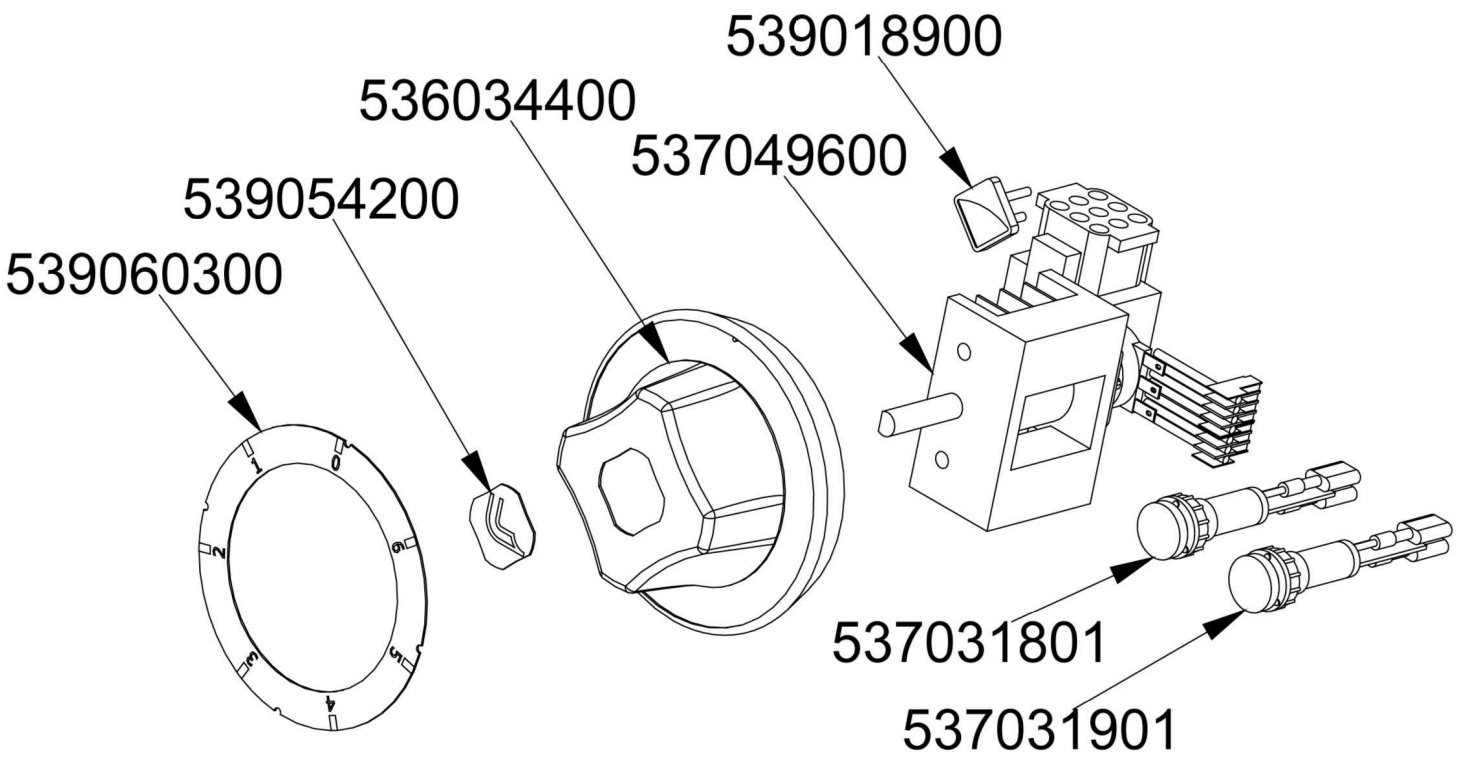

# (ET)

# (ETD)

Page	Pos	Code	Description
001		532004100	FLUE GRID L=370 90LINE (RAF
001		541134500	LOW SPACER 78 1 LHD GRID
001		541138302	UPPER PLATE S70 PCI-78E VC
001		537048600	PLATE WITH INDUCTORS S70
001		537045700	GENERATOR PCI-78 10KW 400V3 (C
001		544385600	LEFT SIDE OF 70T LINE
001		537027400	TERMINAL BLOCK THREEPHASE 40A
001		544385500	RIGHT SIDE OF 70T LINE
001		541196600	CONTROL PANEL S607090 PCI-78ETD V
001		533010500	LEG M10*25 D.40
001		531034800	NET FILTER FOR KSK
002		539018900	INDEX FOR KNOB W/RED SIGN
002		536034400	KNOB \$77 4P. \$06*4,6 C/M
002		537049600	COMPLETE CONTROL FOR INDUCTORS
002		539054200	STAMP Ø20,5 CR."L" LOTUS R.
002		539060300	RED ADESIVE DISK FOR PCC/PCI-E
002		537031801	GREEN WARNING LIGHT 12V E FASTON
002		537031901	RED WARNING LIGHT PCI 12V E FASTON
002		537035800	TOUCH ELECTRONIC BOARD FOR PCI