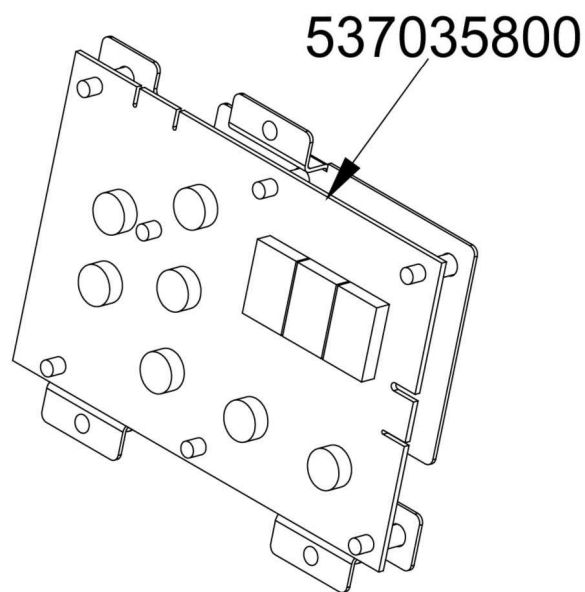

# (ETD)

Page	Pos	Code	Description
001		532004100	FLUE GRID L=370 90LINE (RAF
001		541134500	LOW SPACER 78 1 LHD GRID
001		541138302	UPPER PLATE S70 PCI-78E VC
001		537048600	PLATE WITH INDUCTORS S70
001		537045700	GENERATOR PCI-78 10KW 400V3 (C
001		544385600	LEFT SIDE OF 70T LINE
001		537027400	TERMINAL BLOCK THREEPHASE 40A
001		544385500	RIGHT SIDE OF 70T LINE
001		541196600	CONTROL PANEL S607090 PCI-78ETD V
001		533010500	LEG M10*25 D.40
001		531034800	NET FILTER FOR KSK
002		539018900	INDEX FOR KNOB W/RED SIGN
002		536034400	KNOB \$77 4P. \$06*4,6 C/M
002		537049600	COMPLETE CONTROL FOR INDUCTORS
002		539054200	STAMP Ø20,5 CR."L" LOTUS R.
002		539060300	RED ADESIVE DISK FOR PCC/PCI-E
002		537031801	GREEN WARNING LIGHT 12V E FASTON
002		537031901	RED WARNING LIGHT PCI 12V E FASTON
002		537035800	TOUCH ELECTRONIC BOARD FOR PCI