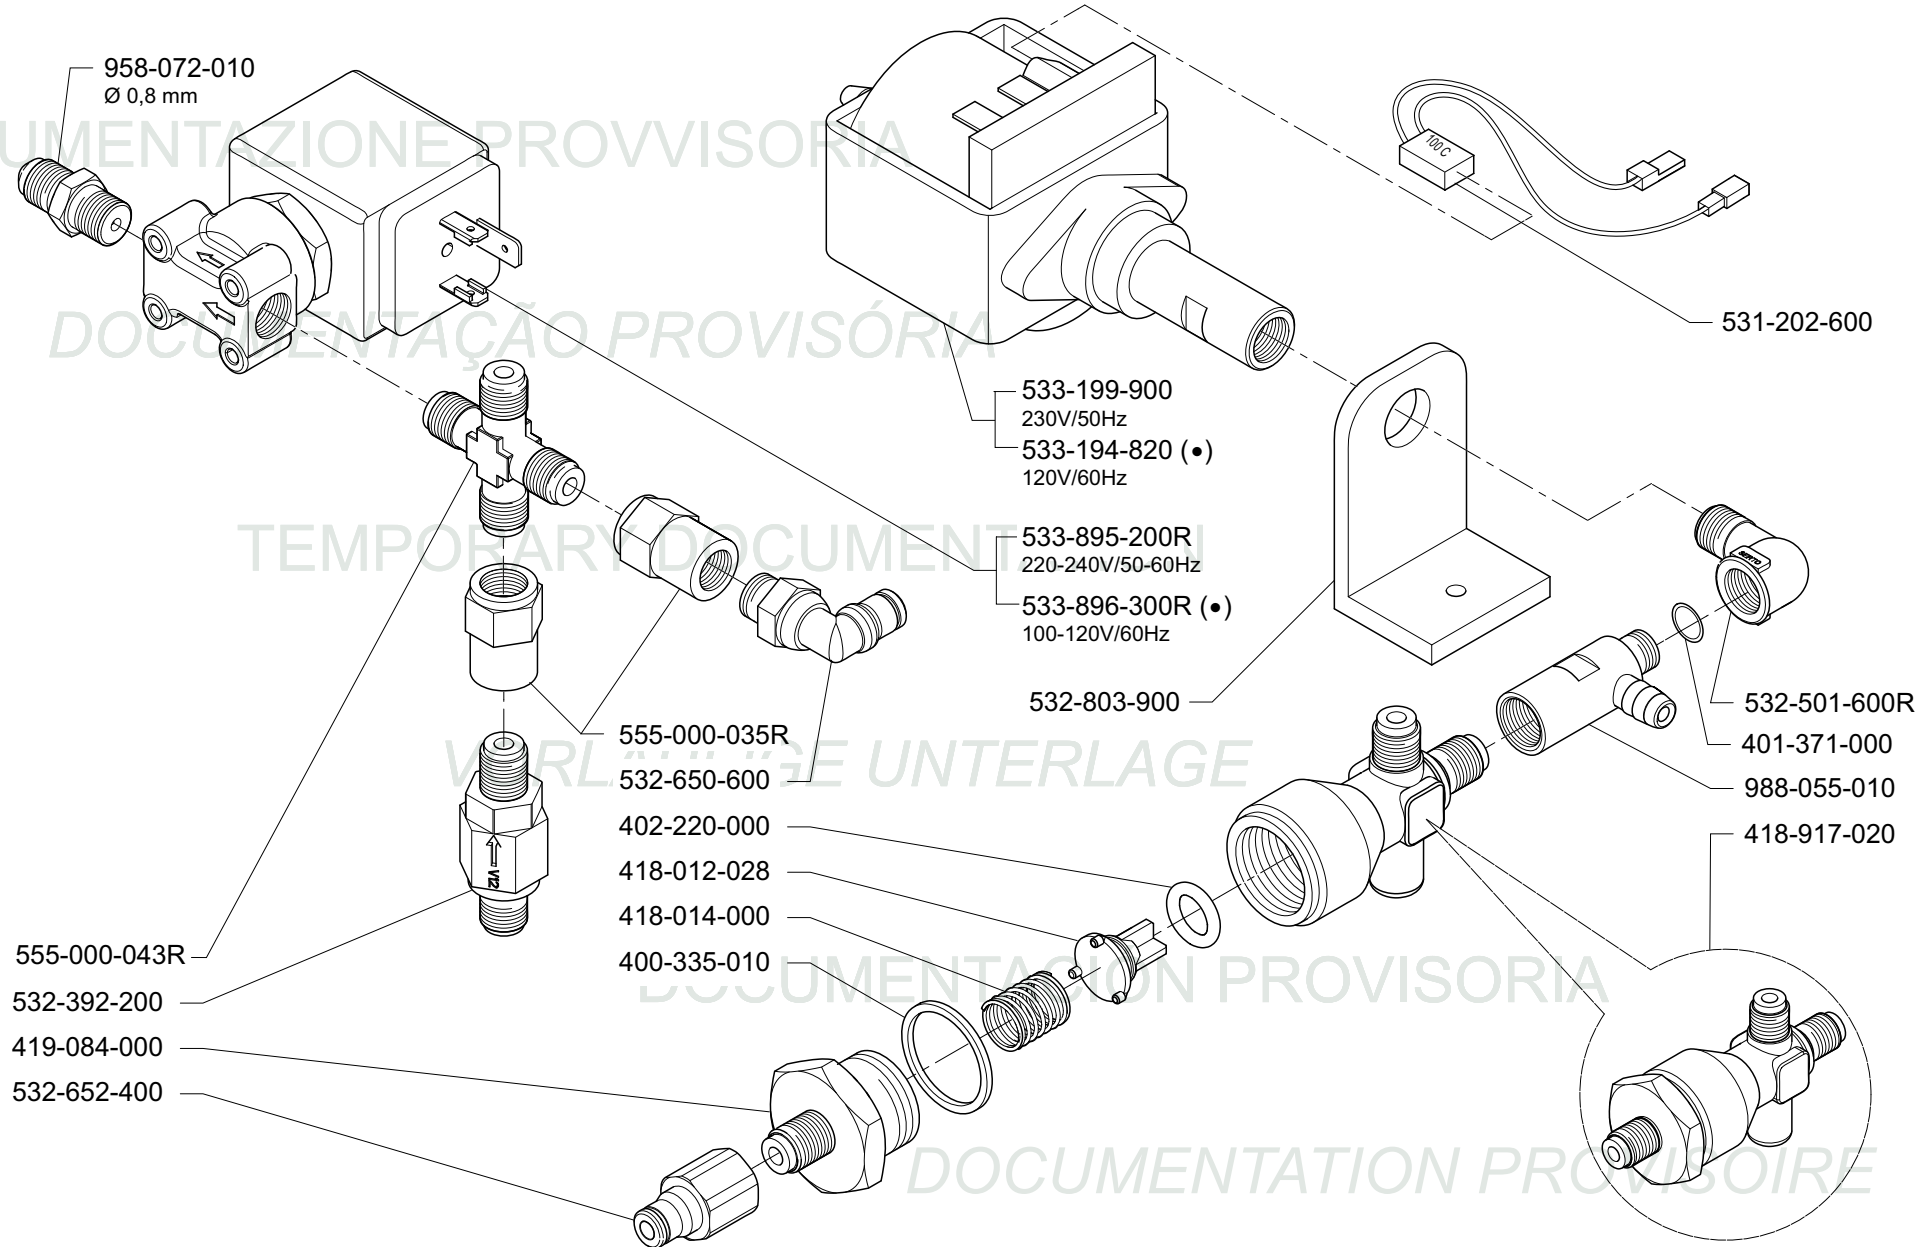

(●) Only for North America market