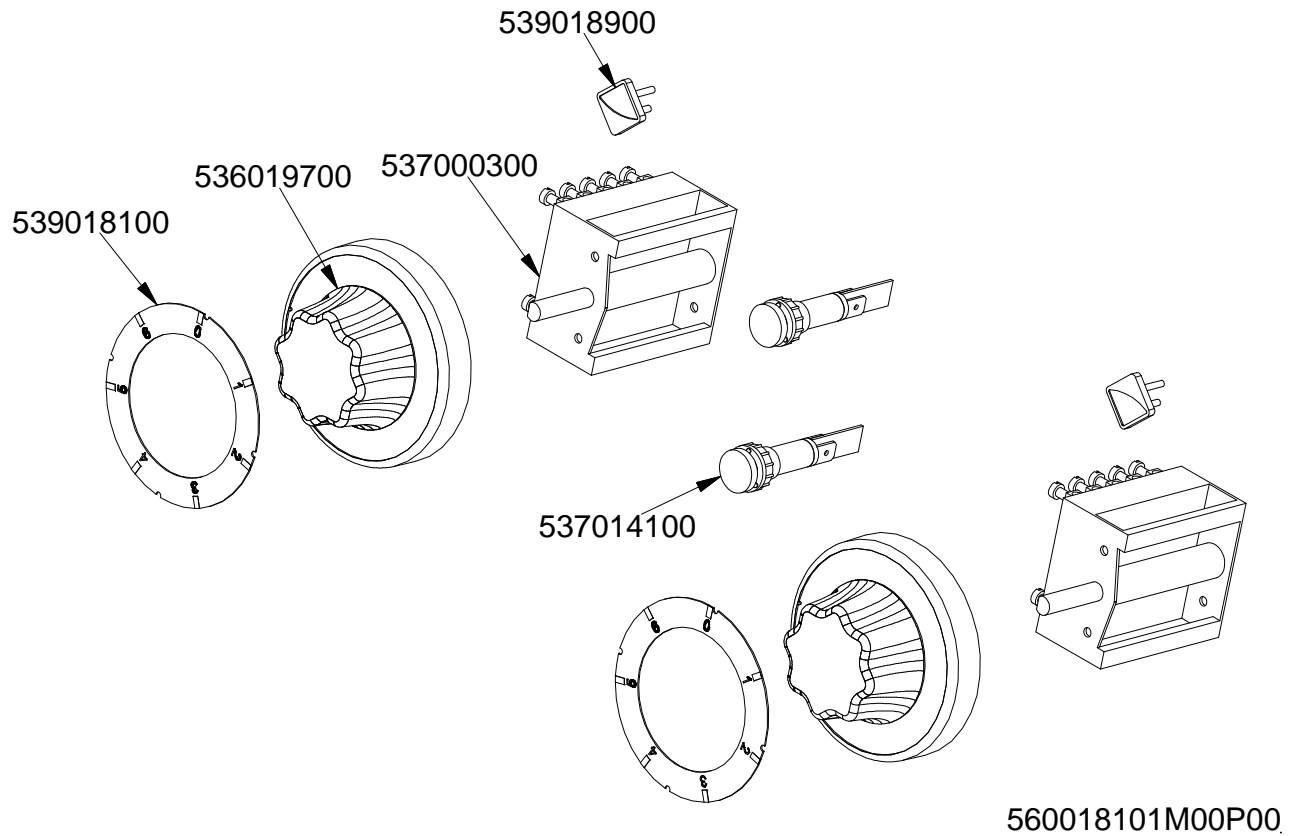

# MAGICLOTUS 60

CUCINE / RANGES / HERDE / CUISINIÈRES

COMPONENTI COMUNI / STANDARDS PARTS / UEBLICHE TEILE / COMPOSANTS COMMUNS

PCT-E CF-E

Page	Pos	Code	Description
001		537002100	ELECTRICAL PLATE D.145 W1000 V230
001		537019800	ELECTRICAL PLATE D.180 W2000 V230
001		541210200	UPPER PLATE FOR PCT-6 6E
001		544540300	
001		537027400	TERMINAL BLOCK THREEPHASE 40A
001		541194100	CONTROL PANEL 607090 CF4-6 6 E
001		544540200	
001		531048400	INOX LEG Ø1"3/4 100-165 M10
002		539024000	SIGN PLATE FOR OVEN SELECTOR
002		539018800	INDEX FOR OVEN KNOB
002		539023800	SIGN PLATE FOR OVEN TIMER
002		539023900	SIGN PLATE FOR OVEN TEMPERATURE
002		536019700	BLACK KNOB §70 PIN §6*5
002		539023301	ADHESIVE GRADUATED*EL.MULTIF.COMM.
002		537019201	OVEN COMMUTATOR MULTIF.60+65
002		537014100	WHITE WARNING LIGHT 250V
002		537019101	THERMOSTAT MONOPHAS.050-320°C F.MF
002		537019301	
002		537014200	GREEN WARNING LIGHT 250V
002		539023501	ADHESIVE GRAD.DISC *E.MULTIF.TERM.
002		539023400	ADHESIVE GRADUATED DISC F.KNOB
002		537006402	OVEN ELEMENT * 62 SUP. 2500W 230V
002		533095900	PIN FOR GRIDSHOLDER SUPPORT CF 60
002		537006800	FAN 240V CF-62
002		537019000	CIRCULAR HEATING ELEMENT FOR OVEN
002		534018000	
002		533084801	PANEL SPACER OF AIR DIFF.MAXI OVEN
002		537007900	OVEN BULB-SOCKET
002		537005400	OVEN BULB 15W 300°C
002		531059100	
002		536011402	OVEN GASKET CF-62
002		531057700	DOOR WHEEL HOLDER F.MAXI OVEN 60T
002		533079700	LOCK SPRING FOR BULB §3/§4
002		536029300	
002		531007302	DOOR HINGE FOR MAXI OVEN 60.LINE
002		531037801	SUPPORT GRID OVEN NEW CF-62E
002		531012802	OVEN GRID CF-62E
002		537025001	OVEN HEATING EL.W1600 V230 62
002		533094400	S/S OVEN DOOR HANDLE FOR 60T-LINE
002		531065000	
003		539018900	INDEX FOR KNOB
003		536019700	BLACK KNOB §70 PIN §6*5
003		539018100	ADHESIVE GRADUATED DISC FOR KNOB
003		537000300	COMMUTATOR 7 POSITIONS S.49 16A
003		537014100	WHITE WARNING LIGHT 250V