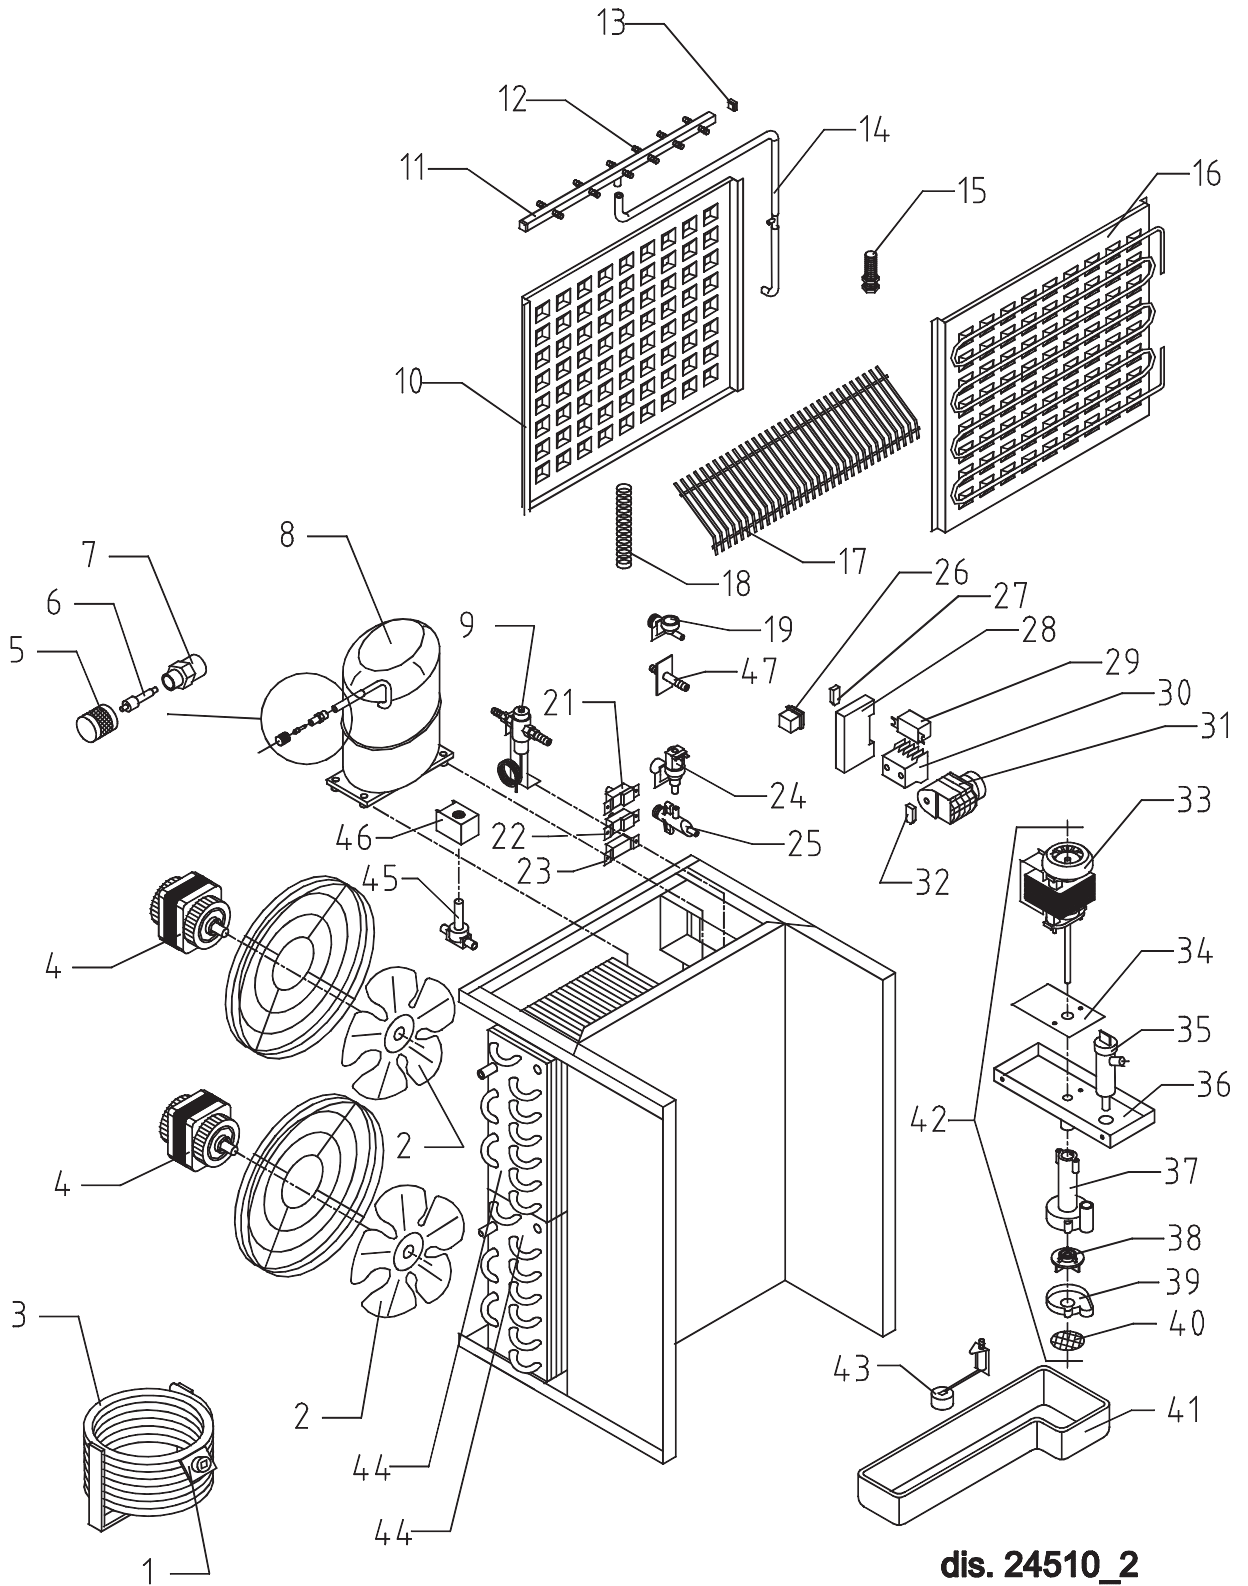

Cooling system assembly Mod. VM 500 / 900

dis. 24510_2

Cooling system assembly Mod. VM500 (TAB. 47)

Ref.	Description	Refrigerant	A/W	Tension	Code
2	Suction fan		A		20407
3	Water condenser		W		14081
4	Fan motor		A		23121
5	Vacuum-charge valve plug				14006
6	Vacuum-charge valve device				14005
7	Vacuum- charge valve body				14007
8	Compressor			1	23543
8	Compressor			2	23593
8	Compressor			5	23588
9	Pressure valve		W		20210
11	Sprayers bar assembly				C20465
12	Sprayer				D20002
13	Sprayers bar plug				10012
14	Filter-sprayers pipe connection				13103
15	Closeness switch				23540
16	Evaporator (front)				D10228
17	Ice cubes slide				D12057
18	Spring				20464
19	1 way inlet water nipple				10239
21	Pressure switch (maximum pressure)		W		23342
22	Condenser pressure switch		A		23175
23	Evaporator thermostat				23597
24	Outlet water valve				23537
25	Discharges manifold				C10052
26	Green light switch				23327
27	Anti radio interference filter		A	1-5	23458
28	Electronic timer				23560
29	Relay				23190
30	Contactora				23147
31	Timer			1-5	23539
31	Timer			2	23559
32	Anti radio interference filter		A	1-5	23459
33	Pump motor			1-5	23073
33	Pump motor			2	23187
34	Heat dissipator				22430
35	Pump filter				10139
36	Pump motor holder				10161
37	Pump body				10065
38	Pump impeller			1-5	10066
38	Pump impeller			2	10138
39	Diffuser				10067
40	Pump filter				20518
41	Water basin				10236
42	Pump assembly			1-5	C23545
42	Pump assembly			2	C23547
43	Floating valve				10188
44	Air condenser		A		20452
45	Hot gas valve body				20409
46	Hot gas coil				23091
47	Rubber holder with plate		W	1-2-5	C20462

Note: 1. Code C23114 (W) until number 98247.
25. Code C10053 (W) until number 127939.
26. Code 23327 from number 81708.