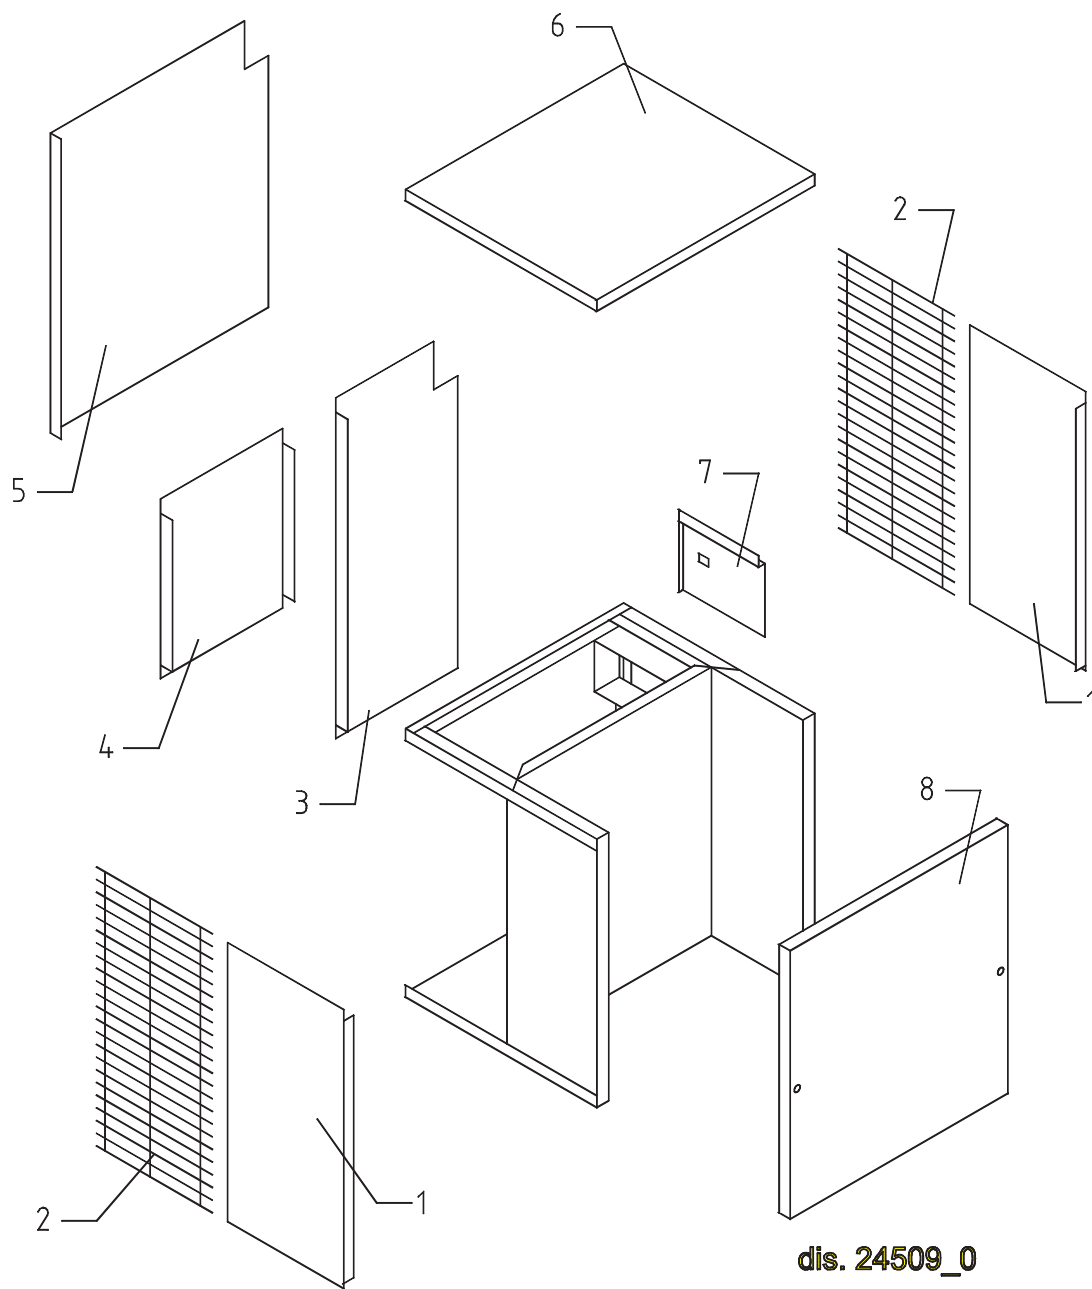

Shell assembly Mod. VM500 / 900

Shell assembly Mod. VM500 / 900 (TAB. 46)

Ref.	Description	Refrigerant	A/W	Tension	Code
1	Left+right panel				22606
2	Lateral grid (right & left)				D12055
3	Back panel		A		21217
4	Back panel over condenser (only for VM500)		A		21221
5	Back panel		W		21223
6	Top				22607
7	Electrical box cover				21231
8	Front panel assembly				C22604