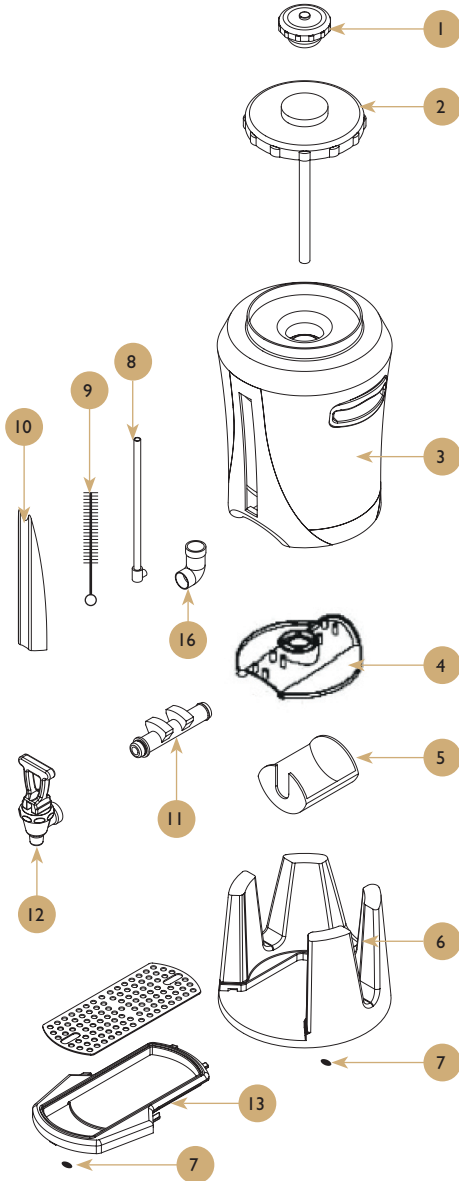

## Spare parts list

POS.	PCS	Part No.	Description
1	1	I204012	Lid
2	1	I204013	Strainer
3	1	I204015	Water tank complete 1.8L
4	1	I505062	Overflow hose 1.8L
5	1	I60212-03	Over heating protection
6	1	I205101 (230V)	Brewing element 230V/2200W
6	1	I20505 (110V)	Brewing element 110V/1600W
7	1	I031503	Silicon hose cold complete
8	1	I102016	Brew basket 1.8L
9	1	I402150	Screw T20, M4X8mm
10	1	I204016	Spray nozzle for water tank
11	1	I505041	Silicon hose hot W 1.8L
12	1	I204014	Microswitch holder
13	1	I206123	Non return valve 1.8L
14	1	I60821 (230V)	Microswitch tank 1.8L
14	1	I608221 (110V)	Micro switch 125V
15	4	I40339	Clip for hose 16.4mm
16	6	I60536	Gasket rubber NBR(Rubber Trp 30.0)
17	1	I603855	Overlay original M
18	1	I505063	Bottom cover rubber
19	1	I60570	Power cord inlet/ Main socket
20	1	I60801-04	Rocker switch single
21	1	I60804-04	Brewing lamp
22	1	I103303	Serving station 2.5L
23	4	I20320	Rubber feet
24	4	I402163	Screw M4x8
25	1	I60565	Main supply cable / Europe

Serving station 2.5L

Drawing

## Serving station 2.5L

## Spare parts list

POS.	PCS	Part No.	Description
1	1	1103351	Lid Cover with Tie
2	1	1103452	Brew-Thru Lid with SS Tube (2.5L)
3	1	1103453	Main housing with Upp 2.5L
4	1	1103455	Lower Housing 2.5L
5	1	1103456	Outlet Tube Jacket (2.5L)
6	1	1103457	Stand 2.5L
7	5	1103364	Rubber feet
8	1	1103459	Glass Tube (2.5L serving station)
9	1	1103360	Cleaning Brush for Level Indicator
10	1	1103461	Water Indicator Lens (2.5L)
11	1	1103462	Outlet Tube (2.5L serving station)
12	1	1103363	Faucet, Crown
13	1	1103458	Drip Tray (2.5L serving station)
14	1	1103371	Display Top Serving Station.2.5L
15	1	1103303	Serving Station 2.5L
16	1	1103366	Outlet Connector 2.5L Servn.stn