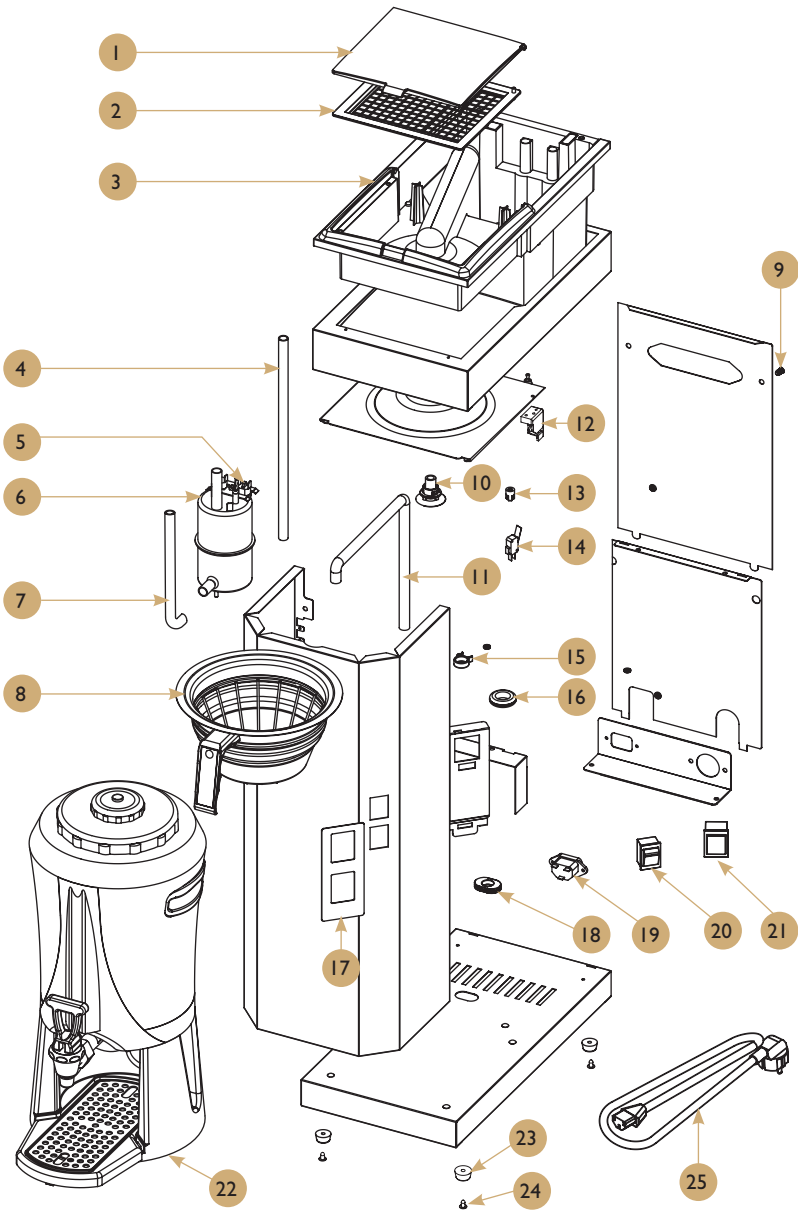

Mega Gold M

Drawing

Mega Gold M

Spare parts list

POS.	PCS	Part No.	Description
1	1	I204012	Lid
2	1	I204013	Strainer
3	1	I204015	Water tank complete 1.8L
4	1	I505062	Overflow hose 1.8L
5	1	I60212-03	Over heating protection
6	1	I205101 (230V)	Brewing element 230V/2200W
6	1	I20505 (110V)	Brewing element 110V/1600W
7	1	I031503	Silicon hose cold complete
8	1	I102016	Brew basket 1.8L
9	1	I402150	Screw T20, M4X8mm
10	1	I204016	Spray nozzle for water tank
11	1	I505041	Silicon hose hot W 1.8L
12	1	I204014	Microswitch holder
13	1	I206123	Non return valve 1.8L
14	1	I60821 (230V)	Microswitch tank 1.8L
14	1	I608221 (110V)	Micro switch 125V
15	4	I40339	Clip for hose 16.4mm
16	6	I60536	Gasket rubber NBR(Rubber Trp 30.0)
17	1	I603855	Overlay original M
18	1	I505063	Bottom cover rubber
19	1	I60570	Power cord inlet/ Main socket
20	1	I60801-04	Rocker switch single
21	1	I60804-04	Brewing lamp
22	1	I103303	Serving station 2.5L
23	4	I20320	Rubber feet
24	4	I402163	Screw M4x8
25	1	I60565	Main supply cable / Europe