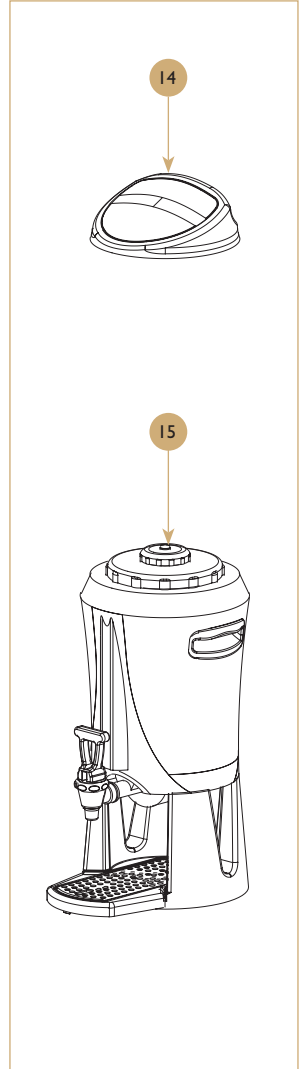

Mega Gold M

Drawing

Serving station 2.5L

Drawing