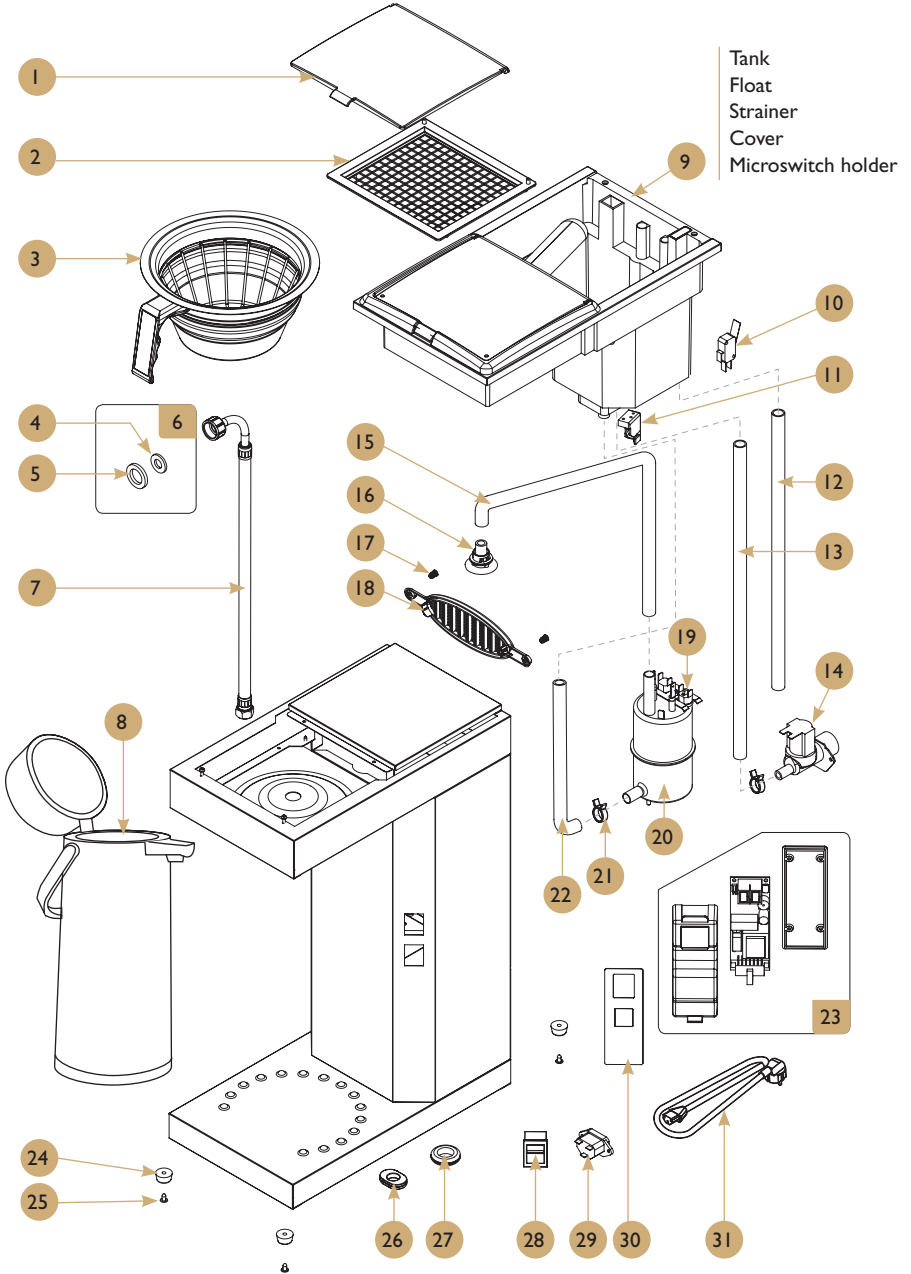

Thermos A

Drawing

Thermos A

Spare parts list

POS.	PCS	Part No.	Description
1	1	1204012	Lid of tank original
2	1	1204013	Strainer original
3	1	1102016	Brew basket 1.8L 90 mm
4	1	1206604	Gasket DIA18mm x 9mm D2mm
5	1	1206603	Gasket DIA23.5mm x 15mm D3mm
6	1	2760094	Gasket set for inlet hose
7	1	1505042	Inlet hose 3/4"-1/2"
8	1	1103184	Thermos 2.2L
9	1	1204015	Water tank complete 1.8L
10	1	160821 (230V)	Micro switch tank 1.8L
10	1	1608221 (110V)	Micro switch 125V
11	1	1204014	Microswitch holder
12	1	1505062	Overflow hose
13	Sale in M	150501	Silicone tube 8x12mm
14	1	120620-01 (230V)	Valve inlet single 1.8L
14	1	120617 (110V)	Inlet coil 110V
15	1	1505041	Hot water hose 1.8L
16	1	1204016	Spray nozzle for water tank
17	2	1402150	Screw T20,M4X8mm
18	1	120422	Air inlet plastic 1.8L
19	1	160212-03	Over heating protection
20	1	1205101 (230V)	Brewing element 230V/2200W
20	1	120505 (110V)	Brewing element 110V/1600W
21	1	140339	Clip for hose 16.4mm
22	1	1031503	Silicon hose cold complete
23	1	1031640 (230V)	Electronic unit PCB Original
23	1	1031643 (110V)	Electronic unit PCB Original 110V
24	4	120320	Rubber feet V2
25	4	1402163	Screw M4x8
26	1	1505063	Bottom rubber TPE
27	6	160536	Gasket rubber NBR(Rubber Trp 30.0)
28	1	160801-04	Rocker switch single(orange)
29	1	160570	Power cord inlet/Main socket
30	1	1603854	Membran switch Original A
31	1	160565	Main supply cable / Europe