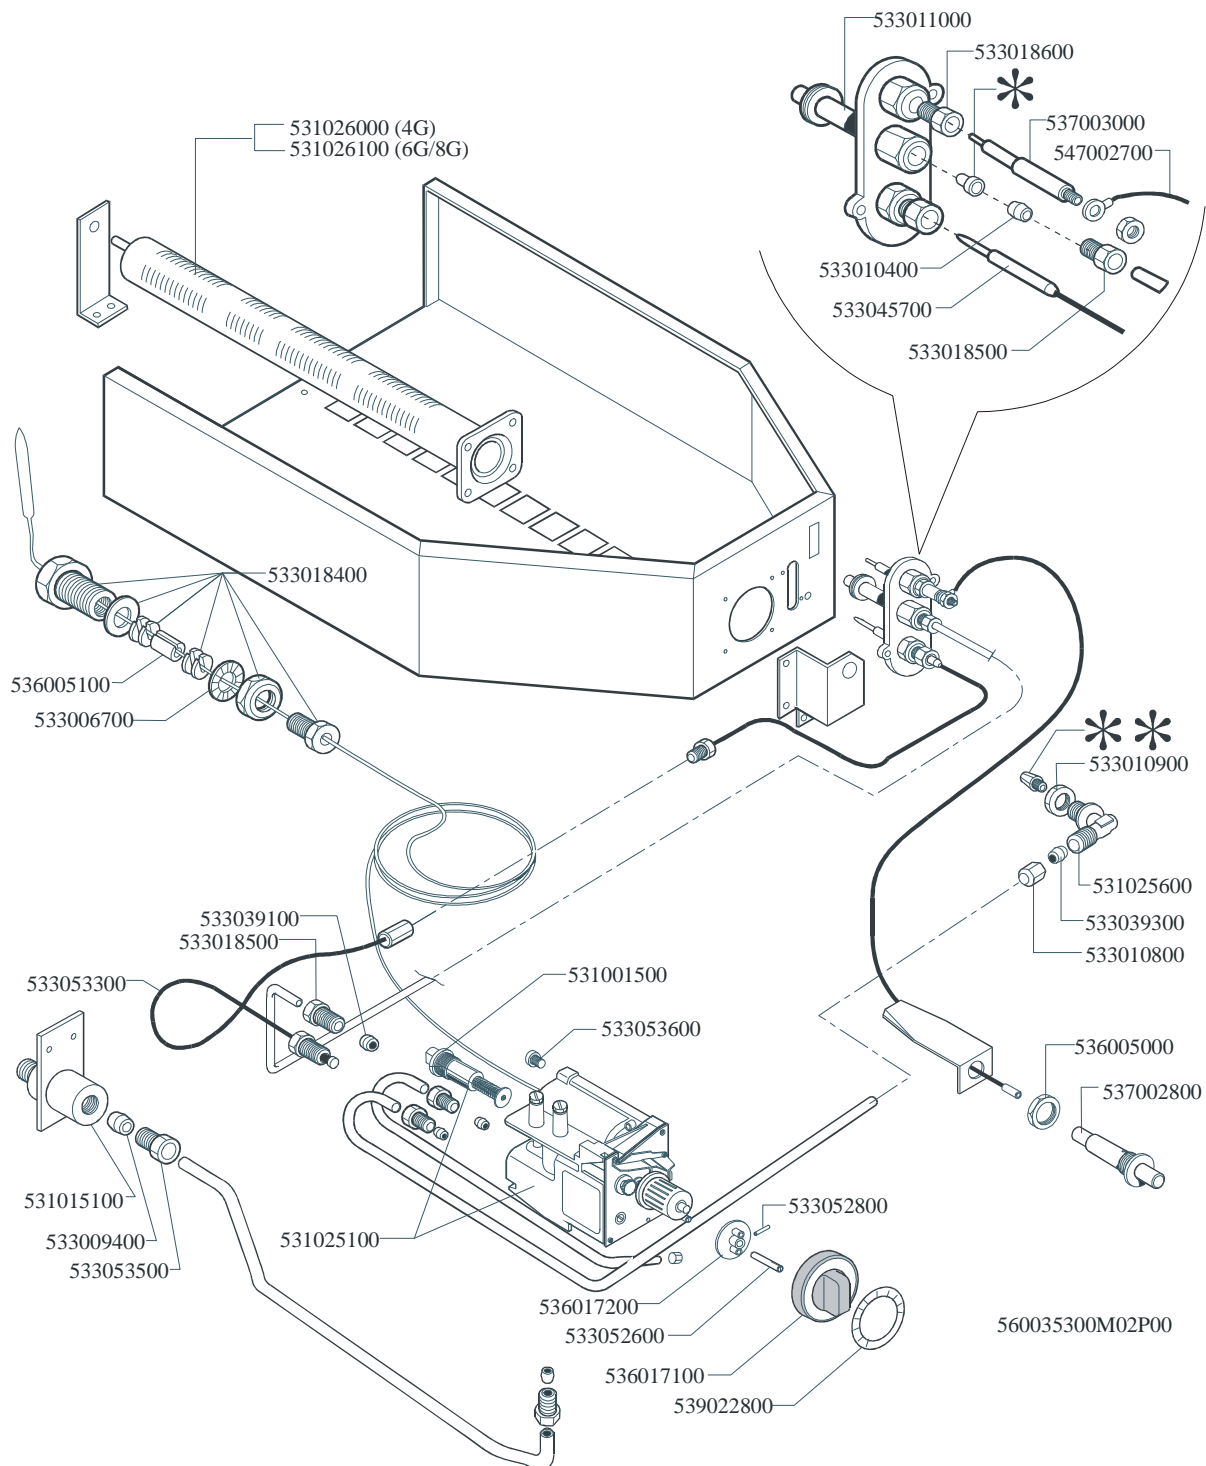

Page	Pos	Code	Description
001		544112100	COCK FIXING BRACKET FG-10
001		533067600	PIN FOR GRADUATED COCK BUSHING
001		533016400	COCK BUSHING
001		544120300	DRAIN PIPE 22 FOR COCK 3/4"G
001		531000100	DRAIN COCK 3/4"
001		533027200	HANDLE FOR DRAIN COCK 3/4"G FG
001		536000300	FIXED GRIP D.15*25*M6
001		533010100	3/4 D. 18 PIPE UNION
001		533010200	BICONE 18S
001		544263500	RIGHT SIDE S.65
001		541079400	UPPER PLATE BM-6G
001		541008100	DRAIN FILTER TANK CP 700LINE
001		541072800	PERFORATED SPACER 6
001		531020200	FLUE GRID 300"S65"
001		544293300	CONTROL PANEL BM-6G
001		533010300	ADJUSTABLE FOOT M10*20 D.23
001		544263600	LEFT SIDE S.65
001		539018900	INDEX FOR KNOB
002		533020200	PILOT JETS 0160 FOR LPG §30
002		533020400	NOZZLE 0160 (NATURAL GAS) 51
002		533047100	NOZZLE §100A CH12*30 GF-BM6/8
002		533032601	NOZZLE §85 CH12X30,0
002		533047200	NOZZLE §151 CH12*30 M-BM6
002		533046600	NOZZLE §161 G25
002		533031401	NOZZLE §155 CH12X30 G20 MH-B2/FT
002		536005100	GRAPHITE §07,4 GASKET
002		533006700	NOTCHED WASHER D.14
002		536017200	MATCHER REMOTE CONTROL EUROSIT
002		533052600	PIN FOR KNOB 65LINE
002		536017100	BLACK KNOB §70 PIN §8*6,5
002		539022800	ADHESIVE GRADUATED DISC FOR KNOB
002		533052800	ELASTIC PEG §2,5*26
002		533010800	TUBE NUT D.10 M16*1,5
002		533039300	BICONE §10
002		531025600	ELBOW 90° NOZZLE-HOLDER §10 PIPE
002		533010900	NUT M14*1 H.4
002		531001500	MAGNET FOR EUROSIT VALVE
002		533053600	EUROSIT VALVE PLUG
002		531026100	BURNER BM-6/8G
002		533018500	FITTING FOR BICONE D.6 M10*1
002		533009400	BICONE 10S
002		533053500	FLARED FITTING FOR BICONE 3/8G
002		531015100	FITTING 1/2"G - 3/8" G
002		531025100	EUROSIT VALVE BM 30-100°C
002		536005000	NUT M18 FOR PIEZOELECTRIC IGNITION
002		537002800	PIEZOELECTRIC IGNITION M18
002		533053300	THERMOCOUPLE EXTENSION M9*1
002		533018400	THREADED FITTING
002		533010400	BICONE D.6
002		533018600	PLUG FITTING
002		537003000	PLUG M4 - LONG ELECTRODE