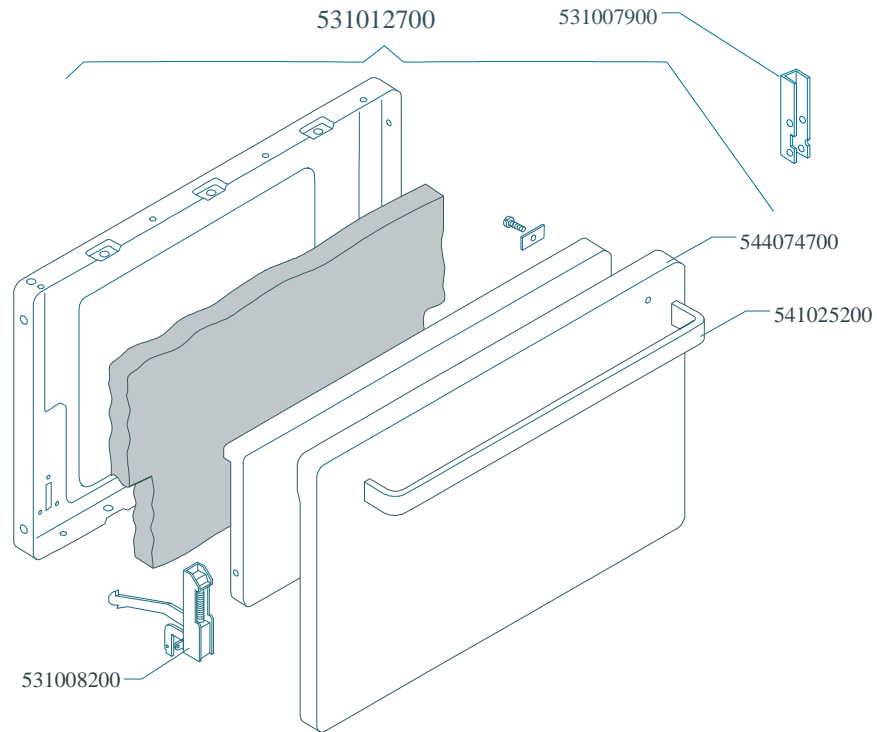

PC-G R V

	*
G30- 28+30mbar G31- 37mbar	533032100
G30- 50mbar	533049000
G20- 20mbar G25- 25mbar	533049100
G25- 20mbar	533032400
G25- 25mbar NL	533049200

PC-G UR

Page	Pos	Code	Description
001		544044400	SIDE 800 RANGE
001		531008100	ADJUSTABLE LEG H9 CHROME
001		537007600	TERMINAL BLOCK SINGLEPHASE 40A
002		533009100	REDUCTION S.60
002		541012300	PERFORATED SPACER 800
002		541026900	NEUTRAL SPACER 800
002		532002100	2 BURNERS GRID
002		544037800	2 BURNER DRIP PAN (QUICK+VERY QUICK
002		544043801	CONTROL PANE CF-8G
002		544044900	CONTROL PANEL CF-8GE
002		544038800	2 BURNER DRIP PAN (QUICK+QUICK)
002		541012000	UPPER PLATE CF-8G
002		537005600	6 FLAME IGNITION CONTROL BOX V230
002		537006600	IGNITION UNIT 4 FLAMES V230
002		537015600	BIPOLAR SWITCH
003		537006200	UPPER OVEN HEATING EL.1000+2000W
003		537006300	LOWER OVEN HEATING EL.W1750 230CF8/
003		537014100	WHITE WARNING LIGHT 250V
003		537014200	GREEN WARNING LIGHT 250V
003		537006100	OVEN THERMOSTAT CF-62/8/10
003		537005700	OVEN COMMUTATOR CF-8/10 EL.
003		536002800	ELECTRIC OVEN KNOB CF-8/10
003		537015500	REDLIGHTED SWITCH
003		537005400	OVEN BULB 15W 300°C
003		534009100	GRILL PROTECTION CF-8/10
003		536011300	OVEN GASKET CF-8/10
003		537007900	OVEN BULB-SOCKET
003		531006700	OVEN GRID FOR CF-8/10
003		534002200	OVEN DRIPPING-PAN CF-8/10
003		531013600	SIDE GRID FOR MAXI/VENTILATED OVEN
004		531012700	STAINLESS STEEL OVEN DOOR CF-8/10
004		531007900	STAINLESS STEEL DOOR WHEEL HOLDER
004		544074700	STAINLESS STEEL OVEN DOOR PANEL
004		541025200	STAINLESS STEEL OVEN DOOR HANDLE
004		531008200	STAINLESS STEEL DOOR HINGE CF-8/10
004		531009600	COMPLETE GLASS OVEN DOOR
004		531012400	GLASS DOOR WHEEL HOLDER CF-8/10
004		531007000	OVEN GLASS DOOR HANDLE CF-8/10
004		536007100	INTERNAL GLASS OVEN DOOR CF-8/10
004		536007000	EXTERNAL GLASS OVEN DOOR CF8/10
004		531007300	GLASS DOOR HINGE CF-8/10
005		533032100	NOZZLE §82 CH9*10 CE G-R
005		533049000	NOZZLE §72 CH9*10 F-R
005		533049100	NOZZLE §125 CH9*10 H-R
005		533032400	NOZZLE §135 CH9*10 L-R
005		533049200	NOZZLE §130 CH9*10 AARD.L-R
005		532001100	QUICK BURNER COVER IN CAST IRON
005		532000800	QUICK BURNER RING
005		532000500	QUICK BURNER SUPPORT 2HOLES
005		537002700	PLUG WITH SPRING H57
005		547002600	HIGH-VOLTAGE CABLE L=500