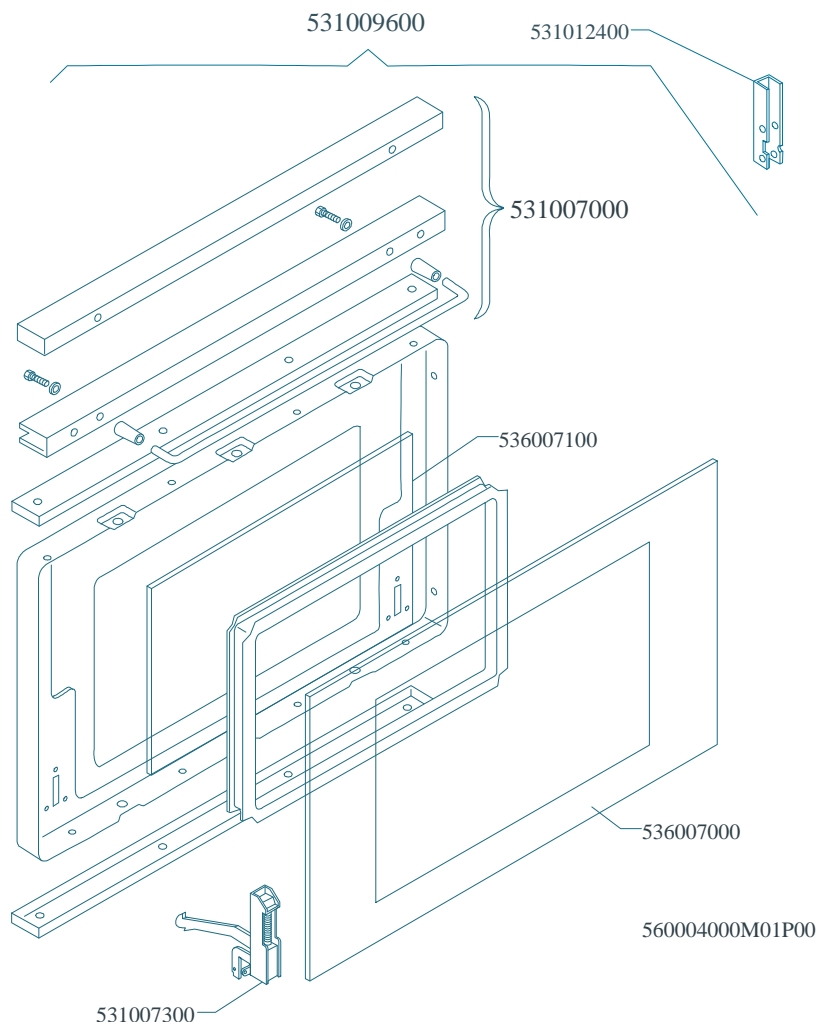

PC-G R V

	*
G30- 28+30mbar G31- 37mbar	533032100
G30- 50mbar	533049000
G20- 20mbar G25- 25mbar	533049100
G25- 20mbar	533032400
G25- 25mbar NL	533049200

PC-G UR

Page	Pos	Code	Description
001		544044400	SIDE 800 RANGE
001		531008100	ADJUSTABLE LEG H9 CHROME
001		537007600	TERMINAL BLOCK SINGLEPHASE 40A
002		533009100	REDUCTION S.60
002		541012300	PERFORATED SPACER 800
002		541026900	NEUTRAL SPACER 800
002		532002100	2 BURNERS GRID
002		544037800	2 BURNER DRIP PAN (QUICK+VERY QUICK
002		544043801	CONTROL PANE CF-8G
002		544044900	CONTROL PANEL CF-8GE
002		544038800	2 BURNER DRIP PAN (QUICK+QUICK)
002		541012000	UPPER PLATE CF-8G
002		537005600	6 FLAME IGNITION CONTROL BOX V230
002		537006600	IGNITION UNIT 4 FLAMES V230
002		537015600	BIPOLAR SWITCH
003		537006200	UPPER OVEN HEATING EL.1000+2000W
003		537006300	LOWER OVEN HEATING EL.W1750 230CF8/
003		537014100	WHITE WARNING LIGHT 250V
003		537014200	GREEN WARNING LIGHT 250V
003		537006100	OVEN THERMOSTAT CF-62/8/10
003		537005700	OVEN COMMUTATOR CF-8/10 EL.
003		536002800	ELECTRIC OVEN KNOB CF-8/10
003		537015500	REDLIGHTED SWITCH
003		537005400	OVEN BULB 15W 300°C
003		534009100	GRILL PROTECTION CF-8/10
003		536011300	OVEN GASKET CF-8/10
003		537007900	OVEN BULB-SOCKET
003		531006700	OVEN GRID FOR CF-8/10
003		534002200	OVEN DRIPPING-PAN CF-8/10
003		531013600	SIDE GRID FOR MAXI/VENTILATED OVEN
004		531012700	STAINLESS STEEL OVEN DOOR CF-8/10
004		531007900	STAINLESS STEEL DOOR WHEEL HOLDER
004		544074700	STAINLESS STEEL OVEN DOOR PANEL
004		541025200	STAINLESS STEEL OVEN DOOR HANDLE
004		531008200	STAINLESS STEEL DOOR HINGE CF-8/10
004		531009600	COMPLETE GLASS OVEN DOOR
004		531012400	GLASS DOOR WHEEL HOLDER CF-8/10
004		531007000	OVEN GLASS DOOR HANDLE CF-8/10
004		536007100	INTERNAL GLASS OVEN DOOR CF-8/10
004		536007000	EXTERNAL GLASS OVEN DOOR CF8/10
004		531007300	GLASS DOOR HINGE CF-8/10
005		533032100	NOZZLE §82 CH9*10 CE G-R
005		533049000	NOZZLE §72 CH9*10 F-R
005		533049100	NOZZLE §125 CH9*10 H-R
005		533032400	NOZZLE §135 CH9*10 L-R
005		533049200	NOZZLE §130 CH9*10 AARD.L-R
005		532001100	QUICK BURNER COVER IN CAST IRON
005		532000800	QUICK BURNER RING
005		532000500	QUICK BURNER SUPPORT 2HOLES
005		537002700	PLUG WITH SPRING H57
005		547002600	HIGH-VOLTAGE CABLE L=500