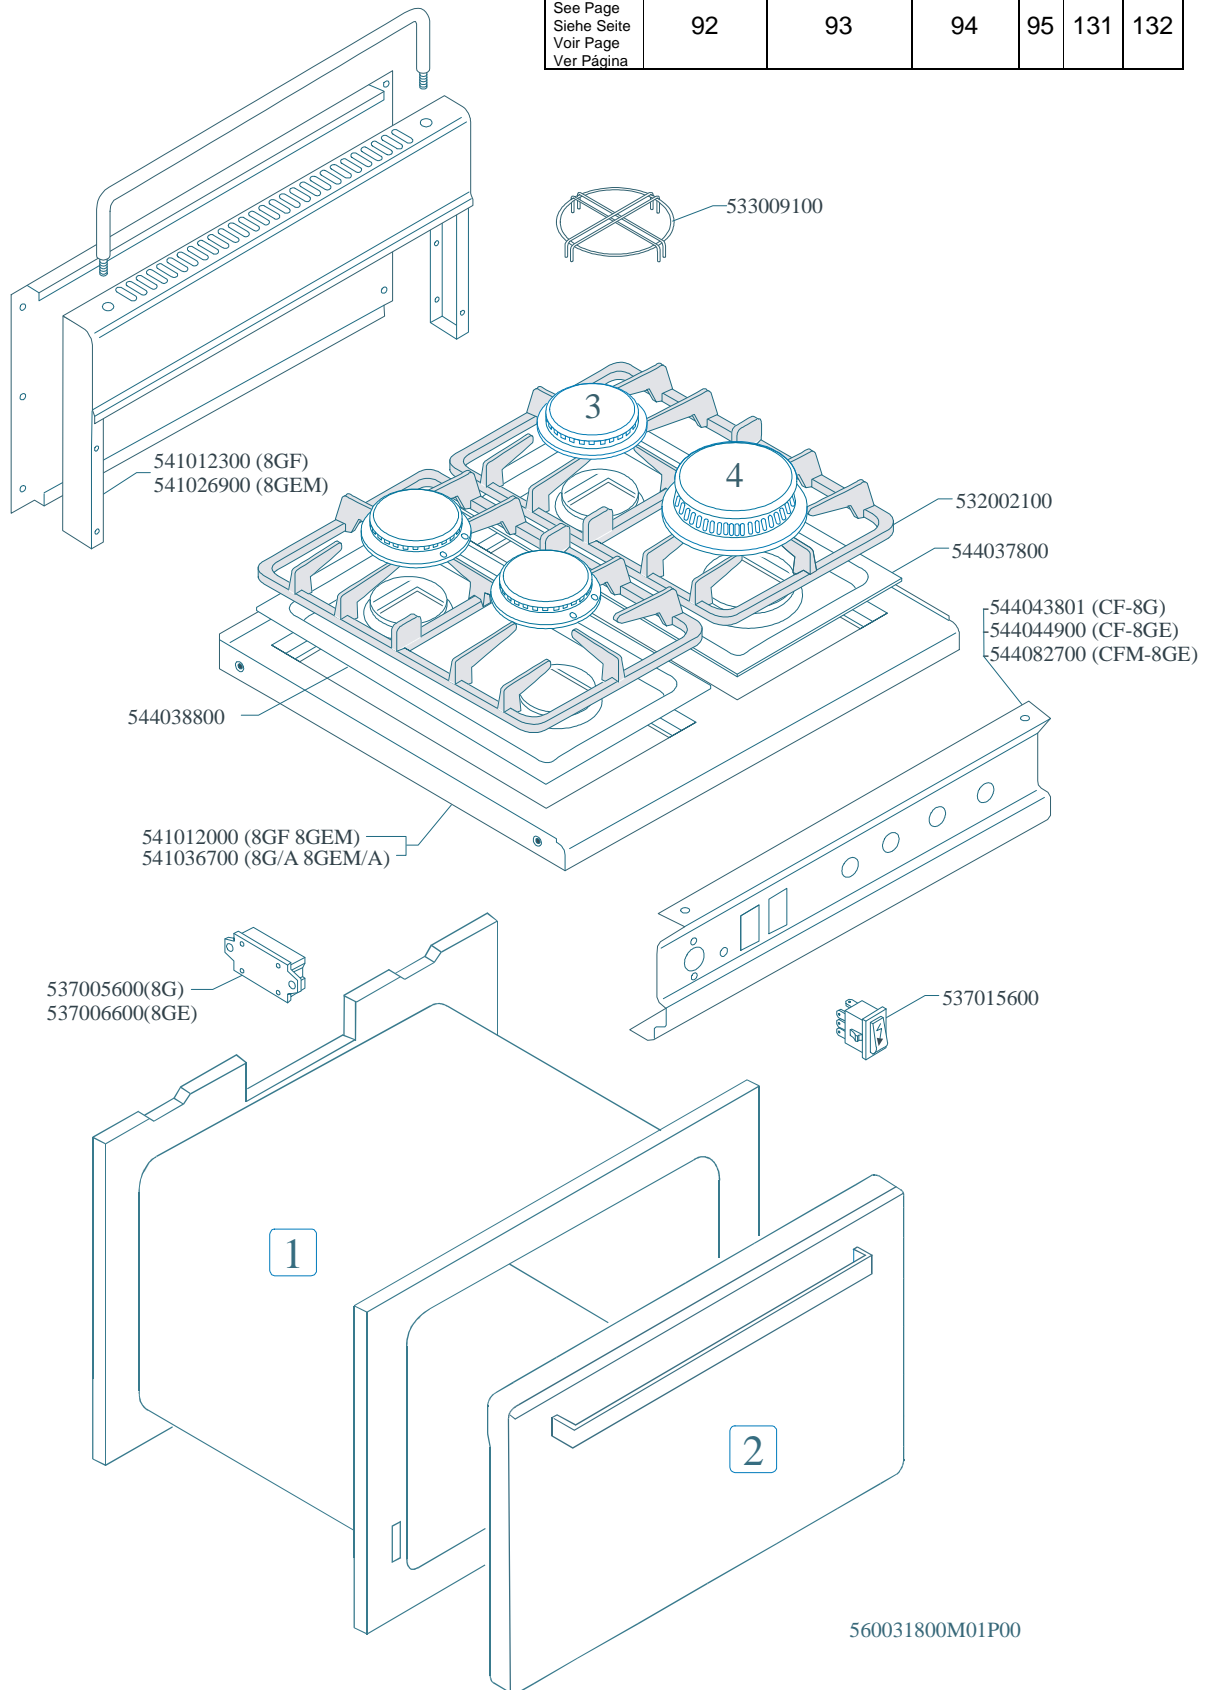

MAGIC SNACK 60

CUCINE / RANGES / HERDE / CUISINIÈRES / N° 0309

CF-8

CF-8GF CF-8G/A CF-8GEM CF-8GEM/A CFM-8GEM CFM-8GEM/A

	1CF-8GE	1CFM-8GE	1CF-8G	2	3	4
Vedi Pagina See Page Siehe Seite Voir Page Ver Pàgina	92	93	94	95	131	132