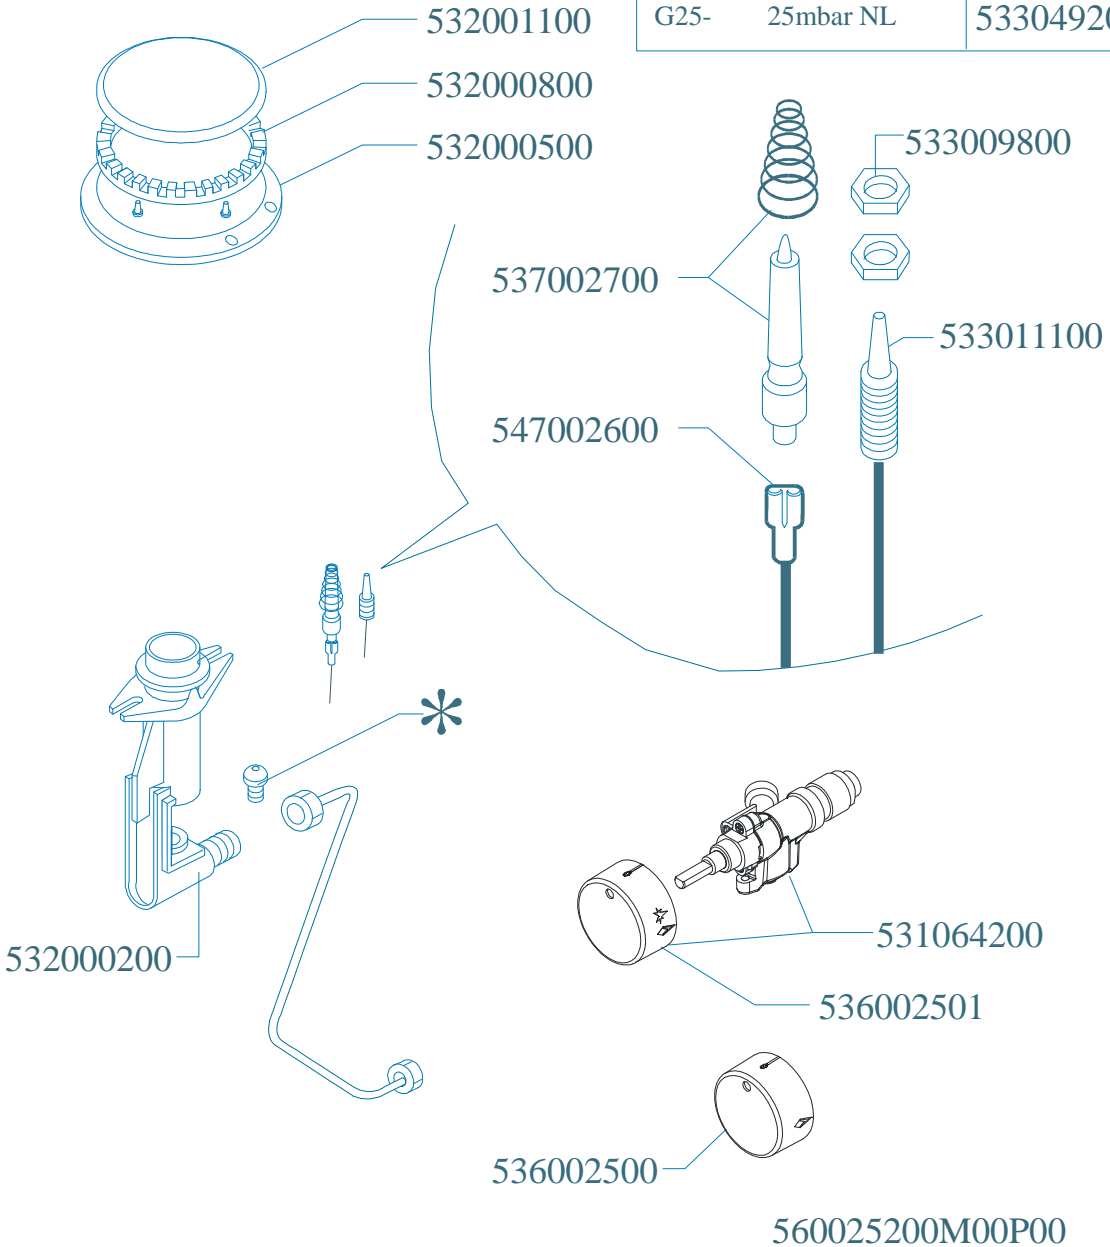

PC-G R V

	*
G30- 28+30mbar G31- 37mbar	533032100
G30- 50mbar	533049000
G20- 20mbar G25- 25mbar	533049100
G25- 20mbar	533032400
G25- 25mbar NL	533049200

PC-G UR

Page	Pos	Code	Description
001		544044400	SIDE 800 RANGE
001		531008100	ADJUSTABLE LEG H9 CHROME
001		537007600	TERMINAL BLOCK SINGLEPHASE 40A
002		533009100	REDUCTION S.60
002		541012300	PERFORATED SPACER 800
002		541026900	NEUTRAL SPACER 800
002		532002100	2 BURNERS GRID
002		544037800	2 BURNER DRIP PAN (QUICK+VERY QUICK
002		544043801	CONTROL PANE CF-8G
002		544044900	CONTROL PANEL CF-8GE
002		544038800	2 BURNER DRIP PAN (QUICK+QUICK)
002		541012000	UPPER PLATE CF-8G
002		537005600	6 FLAME IGNITION CONTROL BOX V230
002		537006600	IGNITION UNIT 4 FLAMES V230
002		537015600	BIPOLAR SWITCH
003		537006200	UPPER OVEN HEATING EL.1000+2000W
003		537006300	LOWER OVEN HEATING EL.W1750 230CF8/
003		537014100	WHITE WARNING LIGHT 250V
003		537014200	GREEN WARNING LIGHT 250V
003		537006100	OVEN THERMOSTAT CF-62/8/10
003		537005700	OVEN COMMUTATOR CF-8/10 EL.
003		536002800	ELECTRIC OVEN KNOB CF-8/10
003		537015500	REDLIGHTED SWITCH
003		537005400	OVEN BULB 15W 300°C
003		534009100	GRILL PROTECTION CF-8/10
003		536011300	OVEN GASKET CF-8/10
003		537007900	OVEN BULB-SOCKET
003		531006700	OVEN GRID FOR CF-8/10
003		534002200	OVEN DRIPPING-PAN CF-8/10
003		531013600	SIDE GRID FOR MAXI/VENTILATED OVEN
004		531012700	STAINLESS STEEL OVEN DOOR CF-8/10
004		531007900	STAINLESS STEEL DOOR WHEEL HOLDER
004		544074700	STAINLESS STEEL OVEN DOOR PANEL
004		541025200	STAINLESS STEEL OVEN DOOR HANDLE
004		531008200	STAINLESS STEEL DOOR HINGE CF-8/10
004		531009600	COMPLETE GLASS OVEN DOOR
004		531012400	GLASS DOOR WHEEL HOLDER CF-8/10
004		531007000	OVEN GLASS DOOR HANDLE CF-8/10
004		536007100	INTERNAL GLASS OVEN DOOR CF-8/10
004		536007000	EXTERNAL GLASS OVEN DOOR CF8/10
004		531007300	GLASS DOOR HINGE CF-8/10
005		533032100	NOZZLE §82 CH9*10 CE G-R
005		533049000	NOZZLE §72 CH9*10 F-R
005		533049100	NOZZLE §125 CH9*10 H-R
005		533032400	NOZZLE §135 CH9*10 L-R
005		533049200	NOZZLE §130 CH9*10 AARD.L-R
005		532001100	QUICK BURNER COVER IN CAST IRON
005		532000800	QUICK BURNER RING
005		532000500	QUICK BURNER SUPPORT 2HOLES
005		537002700	PLUG WITH SPRING H57
005		547002600	HIGH-VOLTAGE CABLE L=500