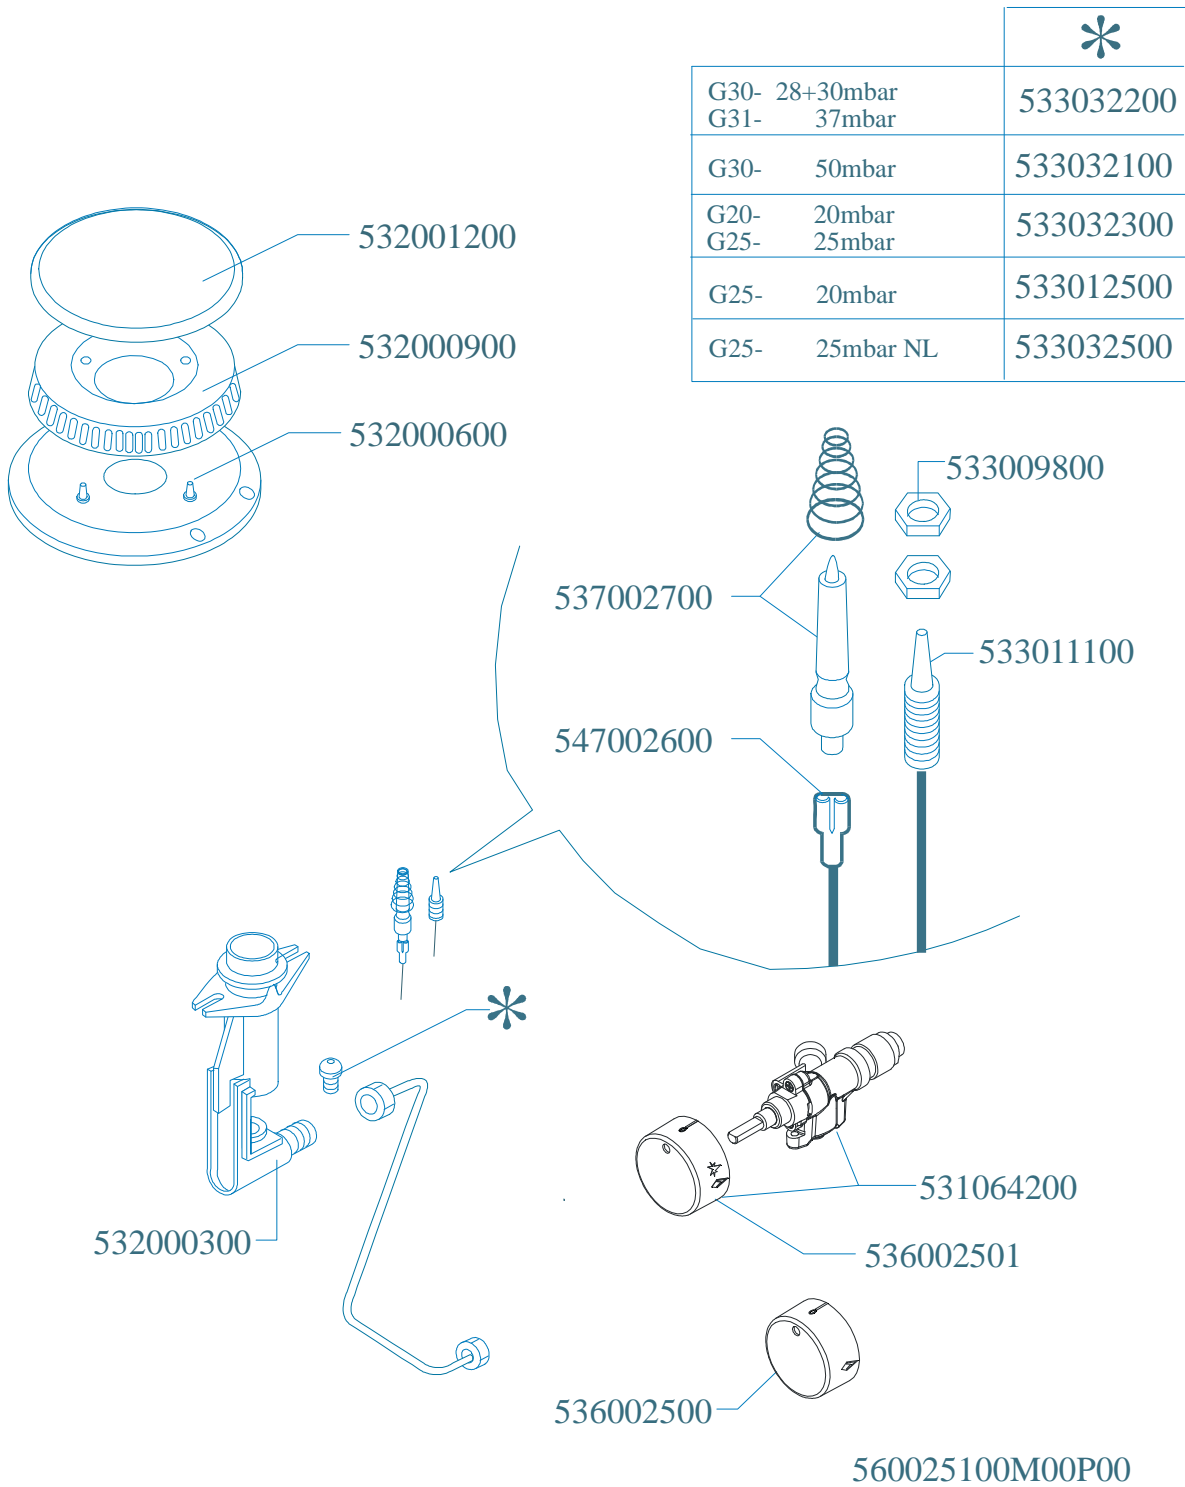

PC-G UR

Page	Pos	Code	Description
001		544044400	SIDE 800 RANGE
001		531008100	ADJUSTABLE LEG H9 CHROME
001		537007600	TERMINAL BLOCK SINGLEPHASE 40A
002		533009100	REDUCTION S.60
002		541012300	PERFORATED SPACER 800
002		541026900	NEUTRAL SPACER 800
002		532002100	2 BURNERS GRID
002		544037800	2 BURNER DRIP PAN (QUICK+VERY QUICK
002		544043801	CONTROL PANE CF-8G
002		544044900	CONTROL PANEL CF-8GE
002		544038800	2 BURNER DRIP PAN (QUICK+QUICK)
002		541012000	UPPER PLATE CF-8G
002		537005600	6 FLAME IGNITION CONTROL BOX V230
002		537006600	IGNITION UNIT 4 FLAMES V230
002		537015600	BIPOLAR SWITCH
003		537006200	UPPER OVEN HEATING EL.1000+2000W
003		537006300	LOWER OVEN HEATING EL.W1750 230CF8/
003		537014100	WHITE WARNING LIGHT 250V
003		537014200	GREEN WARNING LIGHT 250V
003		537006100	OVEN THERMOSTAT CF-62/8/10
003		537005700	OVEN COMMUTATOR CF-8/10 EL.
003		536002800	ELECTRIC OVEN KNOB CF-8/10
003		537015500	REDLIGHTED SWITCH
003		537005400	OVEN BULB 15W 300°C
003		534009100	GRILL PROTECTION CF-8/10
003		536011300	OVEN GASKET CF-8/10
003		537007900	OVEN BULB-SOCKET
003		531006700	OVEN GRID FOR CF-8/10
003		534002200	OVEN DRIPPING-PAN CF-8/10
003		531013600	SIDE GRID FOR MAXI/VENTILATED OVEN
004		531012700	STAINLESS STEEL OVEN DOOR CF-8/10
004		531007900	STAINLESS STEEL DOOR WHEEL HOLDER
004		544074700	STAINLESS STEEL OVEN DOOR PANEL
004		541025200	STAINLESS STEEL OVEN DOOR HANDLE
004		531008200	STAINLESS STEEL DOOR HINGE CF-8/10
004		531009600	COMPLETE GLASS OVEN DOOR
004		531012400	GLASS DOOR WHEEL HOLDER CF-8/10
004		531007000	OVEN GLASS DOOR HANDLE CF-8/10
004		536007100	INTERNAL GLASS OVEN DOOR CF-8/10
004		536007000	EXTERNAL GLASS OVEN DOOR CF8/10
004		531007300	GLASS DOOR HINGE CF-8/10
005		533032100	NOZZLE §82 CH9*10 CE G-R
005		533049000	NOZZLE §72 CH9*10 F-R
005		533049100	NOZZLE §125 CH9*10 H-R
005		533032400	NOZZLE §135 CH9*10 L-R
005		533049200	NOZZLE §130 CH9*10 AARD.L-R
005		532001100	QUICK BURNER COVER IN CAST IRON
005		532000800	QUICK BURNER RING
005		532000500	QUICK BURNER SUPPORT 2HOLES
005		537002700	PLUG WITH SPRING H57
005		547002600	HIGH-VOLTAGE CABLE L=500