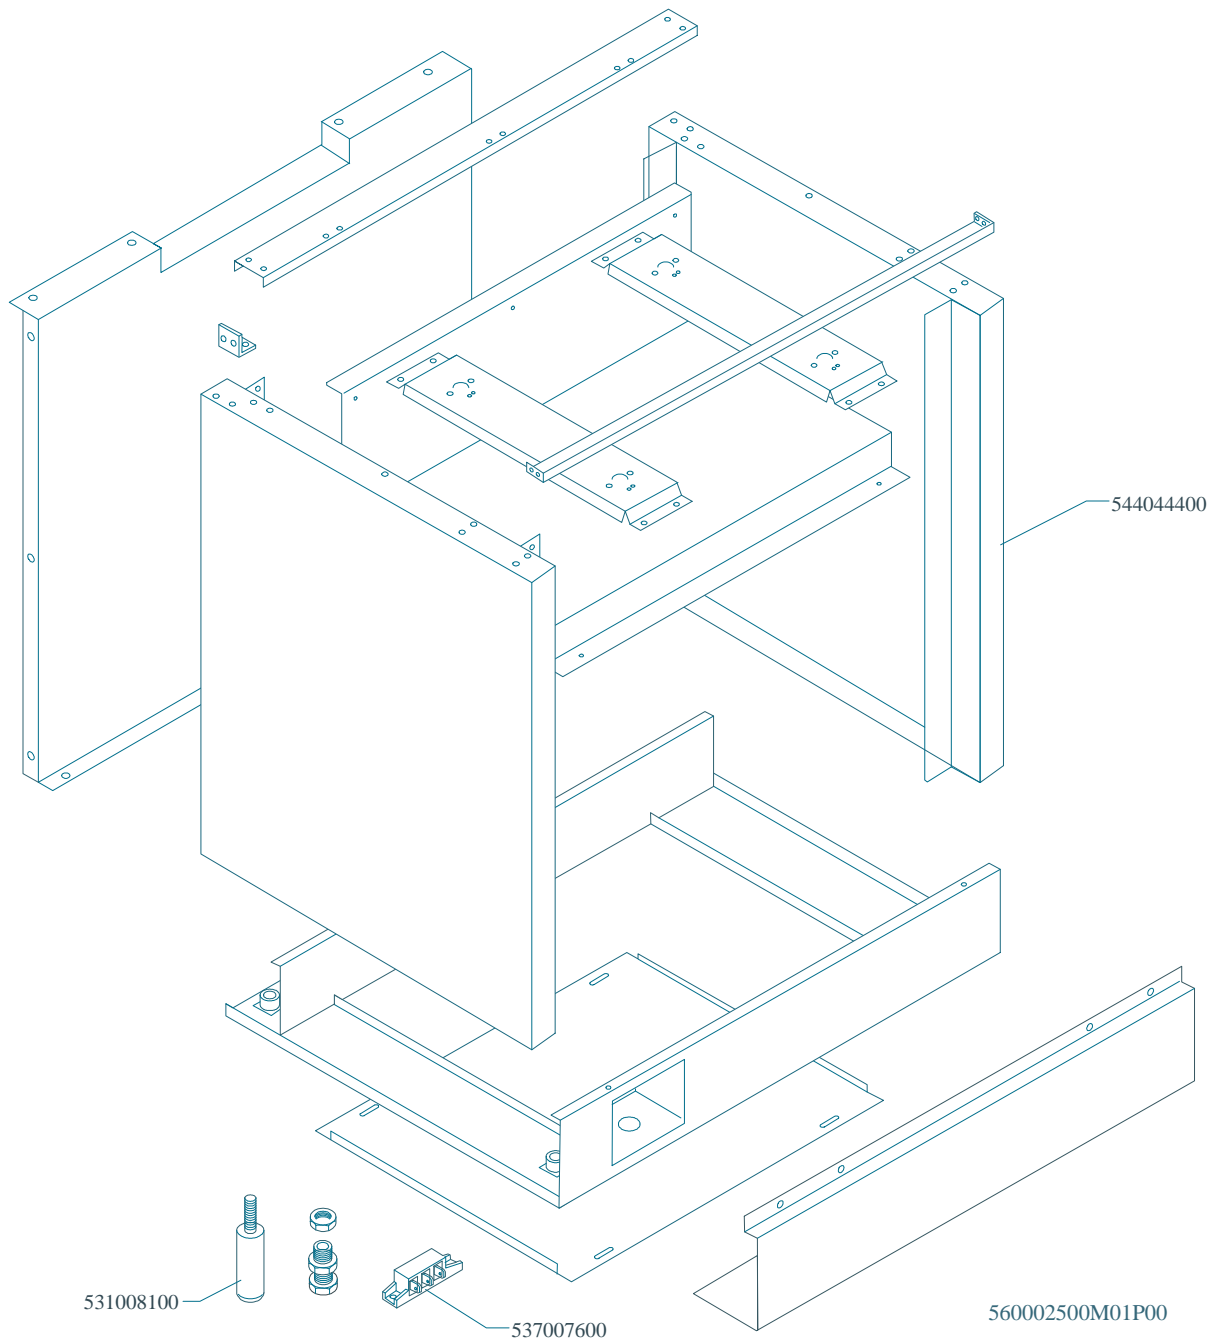

MAGIC SNACK 60

CUCINE / RANGES / HERDE / CUISINIÈRES / N° 0309

CF-8

CF-8GF CF-8G/A CF-8GEM CF-8GEM/A CFM-8GEM CFM-8GEM/A

MAGIC SNACK 60

CUCINE / RANGES / HERDE / CUISINIÈRES / N° 0309

CF-8

CF-8GF CF-8G/A CF-8GEM CF-8GEM/A CFM-8GEM CFM-8GEM/A

ELETTRICO STATICO / TRADITIONAL ELECTRIC / STATISCHER ELEKTRO- / ELECTRIQUE STATIQUE

MAGIC SNACK 60

CUCINE / RANGES / HERDE / CUISINIÈRES / N° 0309
FORNO / OVEN / BACKOFEN / FOUR / CF-8 10 10/6

PORTE / DOORS / TÜREN / PORTES