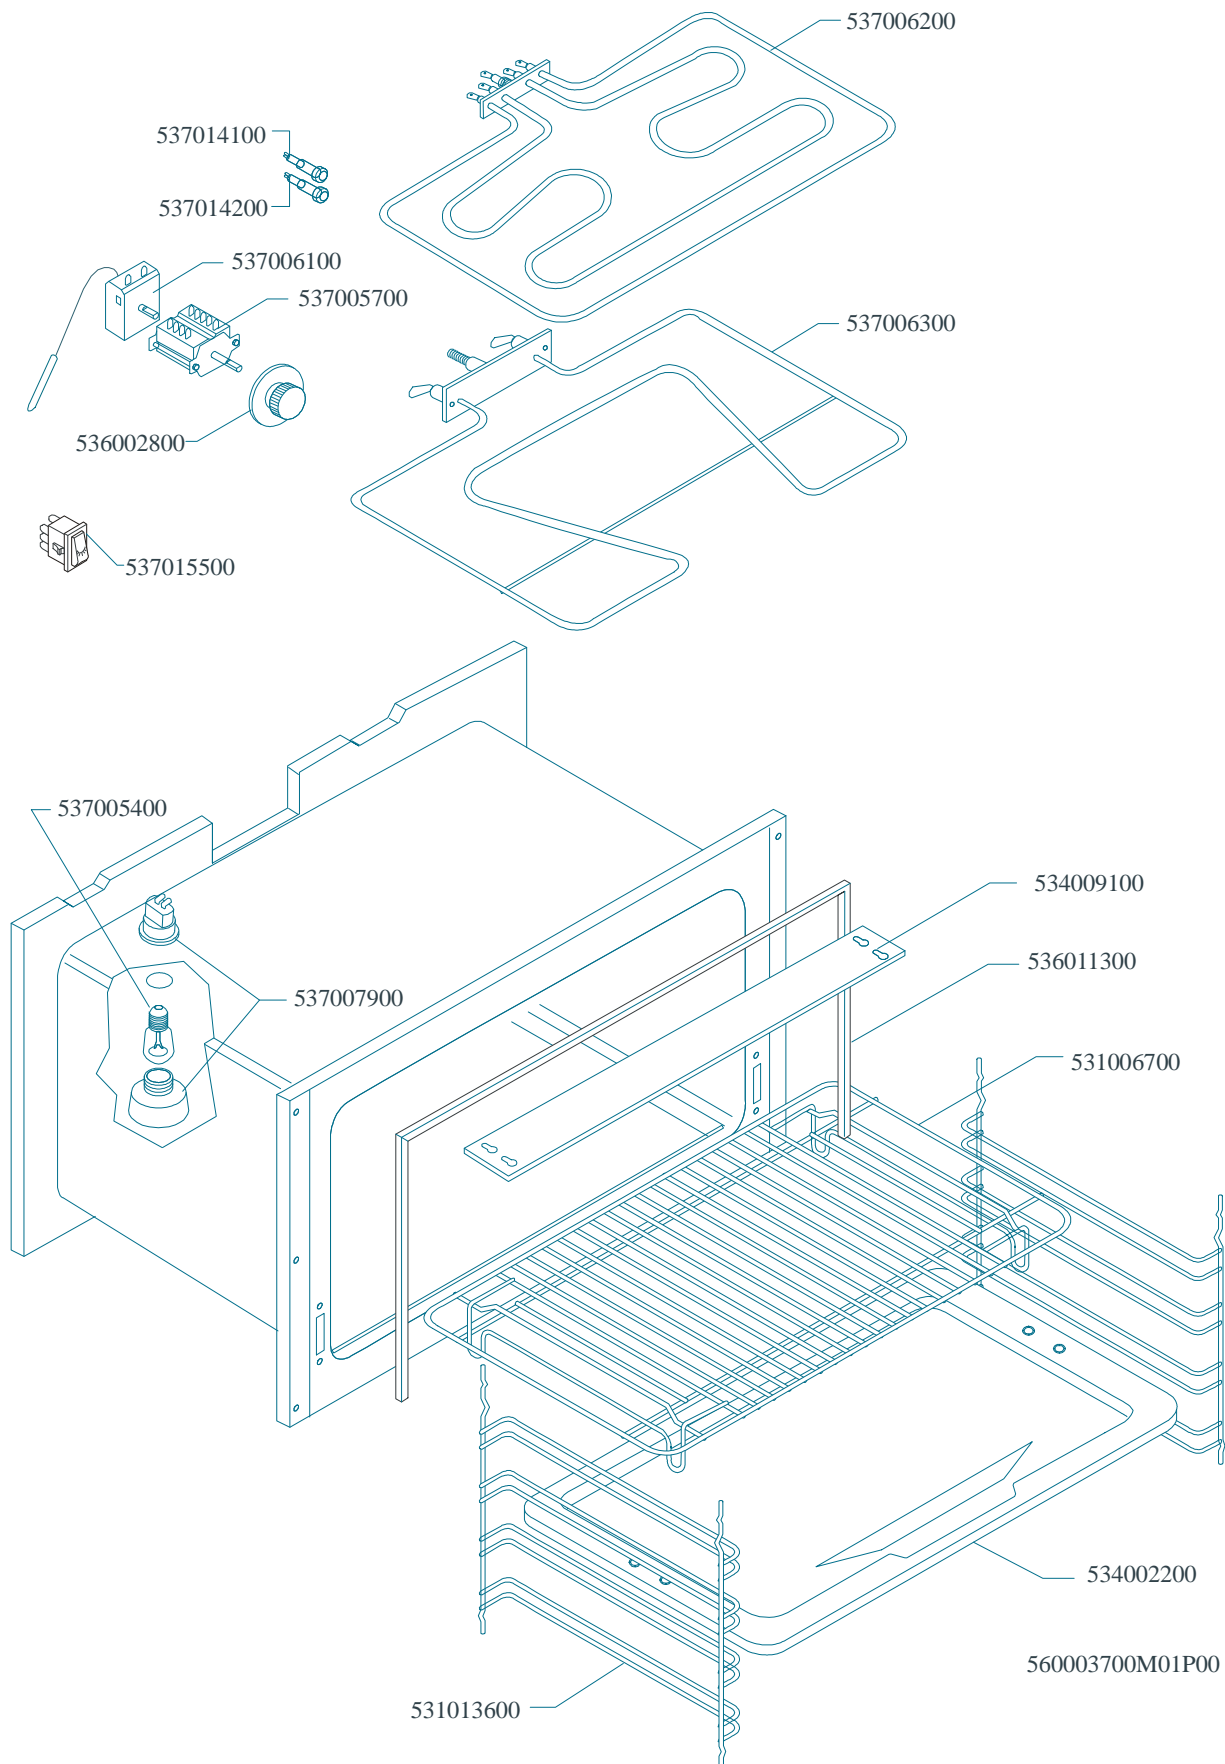

MAGIC SNACK 60

CUCINE / RANGES / HERDE / CUISINIÈRES / N° 0309
CF-10/6

CF-10EM/6 CF-10ET/6 CFM-10EM/6 CFM-10ET/6

MAGIC SNACK 60

CUCINE / RANGES / HERDE / CUISINIÈRES / N° 0309
CF-10/6

CF-10EM/6 CF-10ET/6 CFM-10EM/6 CFM-10ET/6

MAGIC SNACK 60

CUCINE / RANGES / HERDE / CUISINIÈRES / N° 0309
FORNO / OVEN / BACKOFEN / FOUR / CF-8 10 10/6

PORTE / DOORS / TÜREN / PORTES

Page	Pos	Code	Description
001		544044300	SIDE 1000 RANGE
001		531008100	ADJUSTABLE LEG H9 CHROME
001		537007600	TERMINAL BLOCK SINGLEPHASE 40A
002		541027000	NEUTRAL SPACER 1000
002		537002200	ELECTRICAL PLATE D.180 W1500 V230
002		537002100	ELECTRICAL PLATE D.145 W1000 V230
002		544036800	UPPER PLATE CF-10E/6
002		537000300	COMMUTATOR 7 POSITIONS S.49 16A
002		536002100	KNOB 7 POSITIONS SNACK
002		537014100	WHITE WARNING LIGHT 250V
002		544036700	CONTROL PANEL FOR CF-10ET 6 PLATES
003		537006200	UPPER OVEN HEATING EL.1000+2000W
003		537006300	LOWER OVEN HEATING EL.W1750 230CF8/
003		537014100	WHITE WARNING LIGHT 250V
003		537014200	GREEN WARNING LIGHT 250V
003		537006100	OVEN THERMOSTAT CF-62/8/10
003		537005700	OVEN COMMUTATOR CF-8/10 EL.
003		536002800	ELECTRIC OVEN KNOB CF-8/10
003		537015500	REDLIGHTED SWITCH
003		537005400	OVEN BULB 15W 300°C
003		534009100	GRILL PROTECTION CF-8/10
003		536011300	OVEN GASKET CF-8/10
003		537007900	OVEN BULB-SOCKET
003		531006700	OVEN GRID FOR CF-8/10
003		534002200	OVEN DRIPPING-PAN CF-8/10
003		531013600	SIDE GRID FOR MAXI/VENTILATED OVEN
004		531012700	STAINLESS STEEL OVEN DOOR CF-8/10
004		531007900	STAINLESS STEEL DOOR WHEEL HOLDER
004		544074700	STAINLESS STEEL OVEN DOOR PANEL
004		541025200	STAINLESS STEEL OVEN DOOR HANDLE
004		531008200	STAINLESS STEEL DOOR HINGE CF-8/10
004		531009600	COMPLETE GLASS OVEN DOOR
004		531012400	GLASS DOOR WHEEL HOLDER CF-8/10
004		531007000	OVEN GLASS DOOR HANDLE CF-8/10
004		536007100	INTERNAL GLASS OVEN DOOR CF-8/10
004		536007000	EXTERNAL GLASS OVEN DOOR CF8/10
004		531007300	GLASS DOOR HINGE CF-8/10