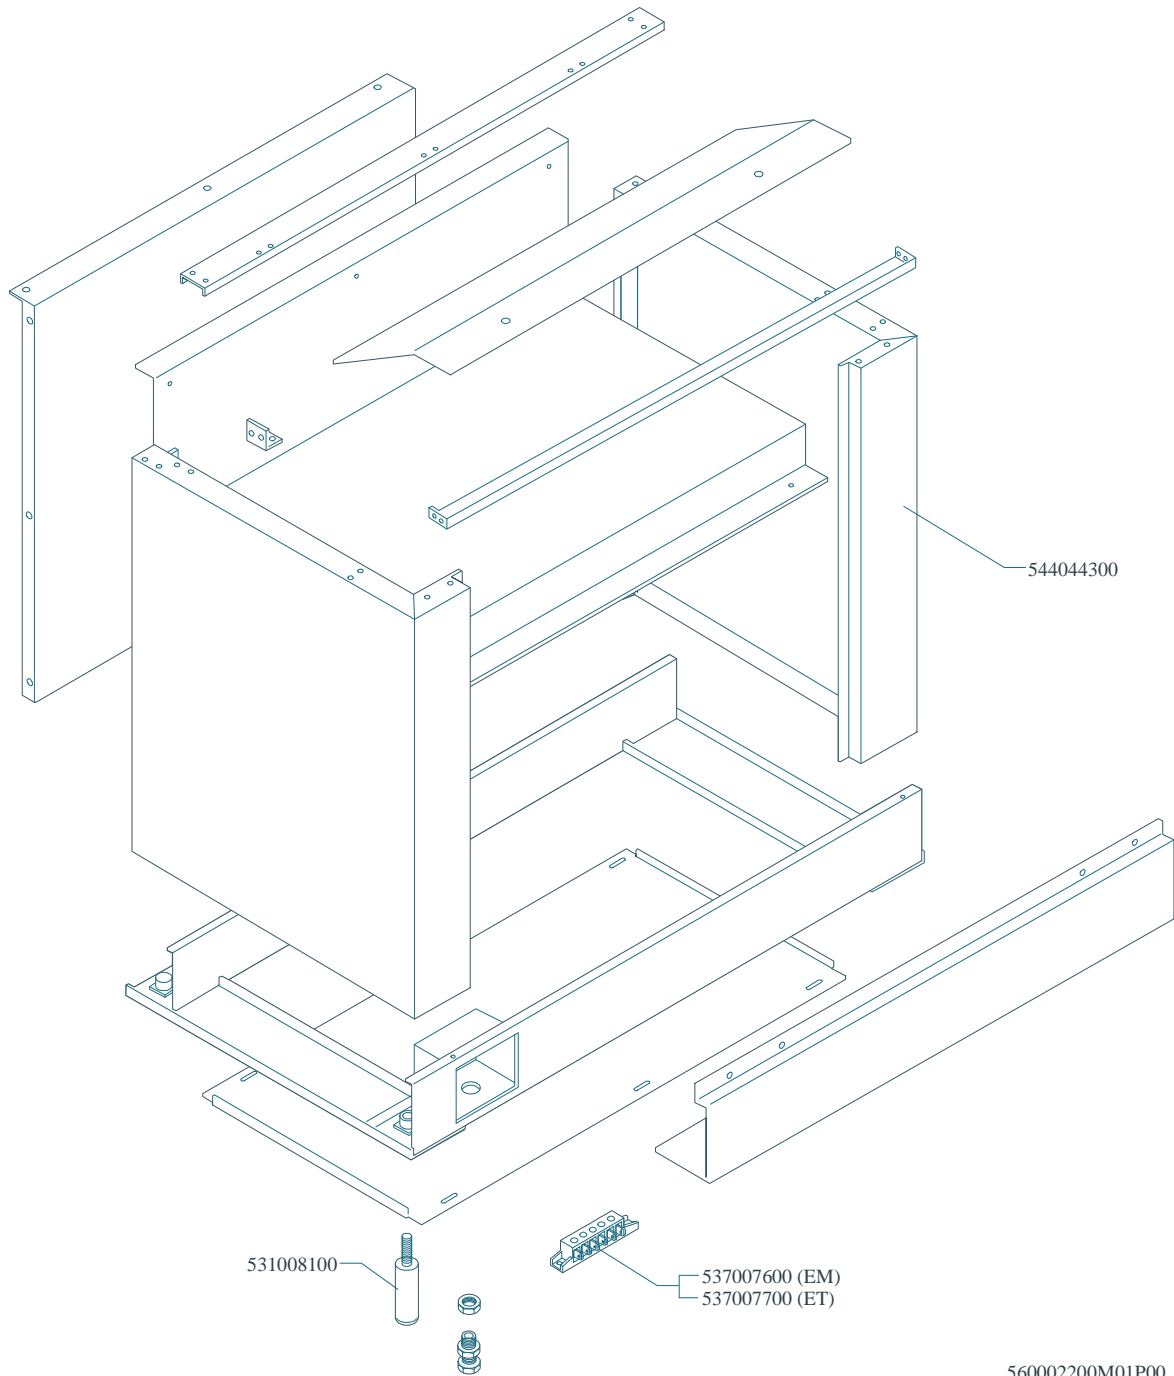

MAGIC SNACK 60

CUCINE / RANGES / HERDE / CUISINIÈRES / N° 0309
CF-10/6

CF-10EM/6 CF-10ET/6 CFM-10EM/6 CFM-10ET/6

MAGIC SNACK 60

CUCINE / RANGES / HERDE / CUISINIÈRES / N° 0309
CF-10/6

CF-10EM/6 CF-10ET/6 CFM-10EM/6 CFM-10ET/6

MAGIC SNACK 60

CUCINE / RANGES / HERDE / CUISINIÈRES / N° 0309
FORNO / OVEN / BACKOFEN / FOUR / CF-8 10 10/6

PORTE / DOORS / TÜREN / PORTES

Page	Pos	Code	Description
001		544044300	SIDE 1000 RANGE
001		531008100	ADJUSTABLE LEG H9 CHROME
001		537007600	TERMINAL BLOCK SINGLEPHASE 40A
002		541027000	NEUTRAL SPACER 1000
002		537002200	ELECTRICAL PLATE D.180 W1500 V230
002		537002100	ELECTRICAL PLATE D.145 W1000 V230
002		544036800	UPPER PLATE CF-10E/6
002		537000300	COMMUTATOR 7 POSITIONS S.49 16A
002		536002100	KNOB 7 POSITIONS SNACK
002		537014100	WHITE WARNING LIGHT 250V
002		544036700	CONTROL PANEL FOR CF-10ET 6 PLATES
003		537006200	UPPER OVEN HEATING EL.1000+2000W
003		537006300	LOWER OVEN HEATING EL.W1750 230CF8/
003		537014100	WHITE WARNING LIGHT 250V
003		537014200	GREEN WARNING LIGHT 250V
003		537006100	OVEN THERMOSTAT CF-62/8/10
003		537005700	OVEN COMMUTATOR CF-8/10 EL.
003		536002800	ELECTRIC OVEN KNOB CF-8/10
003		537015500	REDLIGHTED SWITCH
003		537005400	OVEN BULB 15W 300°C
003		534009100	GRILL PROTECTION CF-8/10
003		536011300	OVEN GASKET CF-8/10
003		537007900	OVEN BULB-SOCKET
003		531006700	OVEN GRID FOR CF-8/10
003		534002200	OVEN DRIPPING-PAN CF-8/10
003		531013600	SIDE GRID FOR MAXI/VENTILATED OVEN
004		531012700	STAINLESS STEEL OVEN DOOR CF-8/10
004		531007900	STAINLESS STEEL DOOR WHEEL HOLDER
004		544074700	STAINLESS STEEL OVEN DOOR PANEL
004		541025200	STAINLESS STEEL OVEN DOOR HANDLE
004		531008200	STAINLESS STEEL DOOR HINGE CF-8/10
004		531009600	COMPLETE GLASS OVEN DOOR
004		531012400	GLASS DOOR WHEEL HOLDER CF-8/10
004		531007000	OVEN GLASS DOOR HANDLE CF-8/10
004		536007100	INTERNAL GLASS OVEN DOOR CF-8/10
004		536007000	EXTERNAL GLASS OVEN DOOR CF8/10
004		531007300	GLASS DOOR HINGE CF-8/10