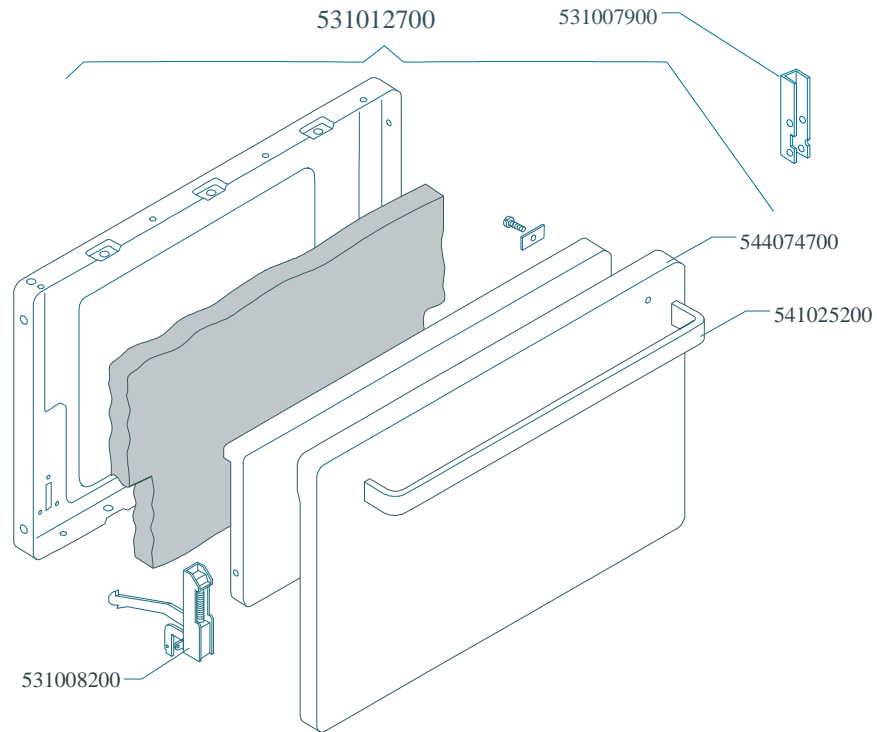

MAGIC SNACK 60

CUCINE / RANGES / HERDE / CUISINIÈRES / N° 0309
FORNO / OVEN / BACKOFEN / FOUR / CF-8 10 10/6

PORTE / DOORS / TÜREN / PORTES

Page	Pos	Code	Description
001		544044300	SIDE 1000 RANGE
001		531008100	ADJUSTABLE LEG H9 CHROME
001		537007600	TERMINAL BLOCK SINGLEPHASE 40A
002		541027000	NEUTRAL SPACER 1000
002		537002200	ELECTRICAL PLATE D.180 W1500 V230
002		537002100	ELECTRICAL PLATE D.145 W1000 V230
002		544036800	UPPER PLATE CF-10E/6
002		537000300	COMMUTATOR 7 POSITIONS S.49 16A
002		536002100	KNOB 7 POSITIONS SNACK
002		537014100	WHITE WARNING LIGHT 250V
002		544036700	CONTROL PANEL FOR CF-10ET 6 PLATES
003		537006200	UPPER OVEN HEATING EL.1000+2000W
003		537006300	LOWER OVEN HEATING EL.W1750 230CF8/
003		537014100	WHITE WARNING LIGHT 250V
003		537014200	GREEN WARNING LIGHT 250V
003		537006100	OVEN THERMOSTAT CF-62/8/10
003		537005700	OVEN COMMUTATOR CF-8/10 EL.
003		536002800	ELECTRIC OVEN KNOB CF-8/10
003		537015500	REDLIGHTED SWITCH
003		537005400	OVEN BULB 15W 300°C
003		534009100	GRILL PROTECTION CF-8/10
003		536011300	OVEN GASKET CF-8/10
003		537007900	OVEN BULB-SOCKET
003		531006700	OVEN GRID FOR CF-8/10
003		534002200	OVEN DRIPPING-PAN CF-8/10
003		531013600	SIDE GRID FOR MAXI/VENTILATED OVEN
004		531012700	STAINLESS STEEL OVEN DOOR CF-8/10
004		531007900	STAINLESS STEEL DOOR WHEEL HOLDER
004		544074700	STAINLESS STEEL OVEN DOOR PANEL
004		541025200	STAINLESS STEEL OVEN DOOR HANDLE
004		531008200	STAINLESS STEEL DOOR HINGE CF-8/10
004		531009600	COMPLETE GLASS OVEN DOOR
004		531012400	GLASS DOOR WHEEL HOLDER CF-8/10
004		531007000	OVEN GLASS DOOR HANDLE CF-8/10
004		536007100	INTERNAL GLASS OVEN DOOR CF-8/10
004		536007000	EXTERNAL GLASS OVEN DOOR CF8/10
004		531007300	GLASS DOOR HINGE CF-8/10