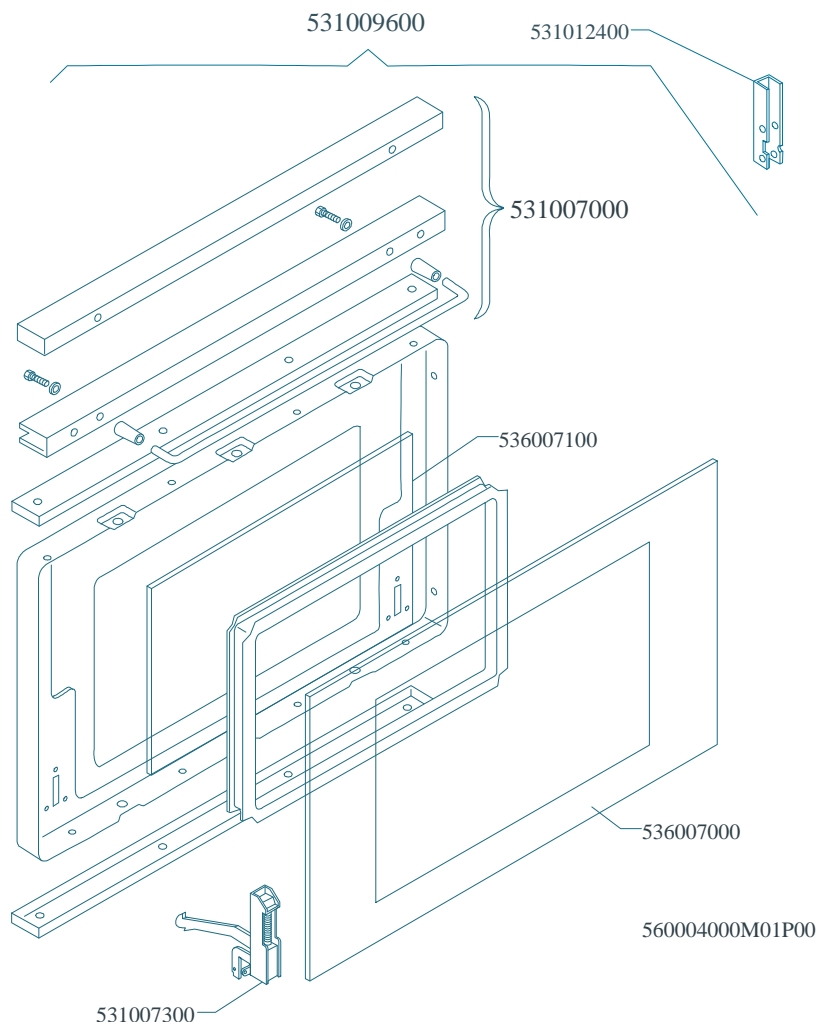

MAGIC SNACK 60

CUCINE / RANGES / HERDE / CUISINIÈRES / N° 0309
FORNO / OVEN / BACKOFEN / FOUR / CF-8 10 10/6

PORTE / DOORS / TÜREN / PORTES

Page	Pos	Code	Description
001		544044300	SIDE 1000 RANGE
001		531008100	ADJUSTABLE LEG H9 CHROME
001		537007600	TERMINAL BLOCK SINGLEPHASE 40A
002		541027000	NEUTRAL SPACER 1000
002		537002200	ELECTRICAL PLATE D.180 W1500 V230
002		537002100	ELECTRICAL PLATE D.145 W1000 V230
002		544036800	UPPER PLATE CF-10E/6
002		537000300	COMMUTATOR 7 POSITIONS S.49 16A
002		536002100	KNOB 7 POSITIONS SNACK
002		537014100	WHITE WARNING LIGHT 250V
002		544036700	CONTROL PANEL FOR CF-10ET 6 PLATES
003		537006200	UPPER OVEN HEATING EL.1000+2000W
003		537006300	LOWER OVEN HEATING EL.W1750 230CF8/
003		537014100	WHITE WARNING LIGHT 250V
003		537014200	GREEN WARNING LIGHT 250V
003		537006100	OVEN THERMOSTAT CF-62/8/10
003		537005700	OVEN COMMUTATOR CF-8/10 EL.
003		536002800	ELECTRIC OVEN KNOB CF-8/10
003		537015500	REDLIGHTED SWITCH
003		537005400	OVEN BULB 15W 300°C
003		534009100	GRILL PROTECTION CF-8/10
003		536011300	OVEN GASKET CF-8/10
003		537007900	OVEN BULB-SOCKET
003		531006700	OVEN GRID FOR CF-8/10
003		534002200	OVEN DRIPPING-PAN CF-8/10
003		531013600	SIDE GRID FOR MAXI/VENTILATED OVEN
004		531012700	STAINLESS STEEL OVEN DOOR CF-8/10
004		531007900	STAINLESS STEEL DOOR WHEEL HOLDER
004		544074700	STAINLESS STEEL OVEN DOOR PANEL
004		541025200	STAINLESS STEEL OVEN DOOR HANDLE
004		531008200	STAINLESS STEEL DOOR HINGE CF-8/10
004		531009600	COMPLETE GLASS OVEN DOOR
004		531012400	GLASS DOOR WHEEL HOLDER CF-8/10
004		531007000	OVEN GLASS DOOR HANDLE CF-8/10
004		536007100	INTERNAL GLASS OVEN DOOR CF-8/10
004		536007000	EXTERNAL GLASS OVEN DOOR CF8/10
004		531007300	GLASS DOOR HINGE CF-8/10