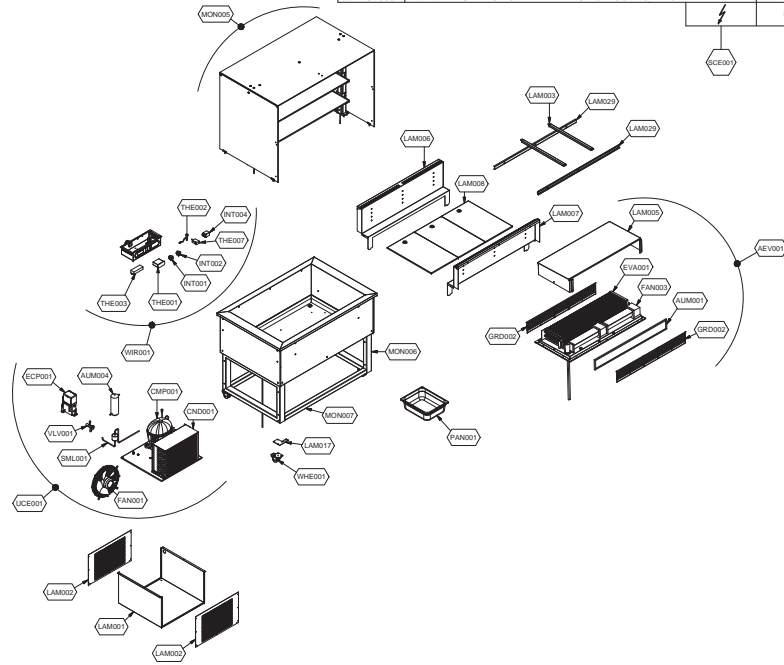

Kühlung Büffet-Element

Artikel-Nr. 651100 (9BESS3FIV0A90 / SOUL SERVICE STAND PLATINUM 3
ohne Entnahmeklappen)

Explosionszeichnung / Ersatzteile

Bitte bei Ersatzteilbestellung immer Artikelnummer und Seriennummer
mit angeben!

Code	Description	Notes
9BESS3FIV0A90ES	EXPLODED VIEW 1	
9BESS3FIV0A90ES	EXPLODED VIEW 2	
73688952	FULL EVAPORATOR KIT	5
74837151	FAN PROTECTION FILTER	2
74700708	LIQUID RECEIVER	2
74865634	COMPRESSOR	4
74837117	CONDENSER	5
73669672	DOOR KIT	
74867018	COMPRESSOR ELECTRICAL PARTS	2
74839122	EVAPORATOR	5
74845180	FAN	2
74845038	TANGENTIAL FAN	2
74776568	SIDE GLASS	
74776532	CURVED TOP GLASS	
74776642	GLASS TOP MIDDLE SHELF	
74776632	BOTTOM GLASS MIDDLE SHELF	
74776662	AIR-CONVEYOR PER DOOR LATERALE	
74776533	DEFLETTORE	
74847181	EVAPORATOR GRID	
74742008	MAIN ON/OFF SWITCH	2
74742017	LIGHT ON/OFF SWITCH	2
75956088	POWER RELAY	2
72539780	CONDENSING UNIT SUPPORT	
72539782	CONDENSING UNIT GRID	
72556044	PAN SUPPORT	
72539391	EVAPORATOR COVERING	
72538682	EVAPORATOR FRONT AIR-CONVEYOR	
72538672	EVAPORATOR REAR AIR-CONVEYOR	
74707262	WELL TRAY	
72557114	GLASS SUPPORT	
72538730	TOP RIGHT SUPPORT	
72538732	TOP LEFT SUPPORT	
72538734	BOTTOM RIGHT SUPPORT	
72538736	BOTTOM LEFT SUPPORT	

9BESS3FIV0A90-SERVICE-STAND PLATINUM 3 INCORPORATO

Code	Description	Notes
72539674	FRAME FIXING KIT	
72539482	PANS SUPPORTS	
72539020	LED LIGHTING	
72539028	LAMP WITH PROTECTION	
72539026	LED LIGHTING PROTECTION	
72538990	SUPERSTRUCTURE SIDE SUPPORT	
73669431	GLASS SUPERSTRUCTURE W/O FLAPS	
72539682	SIDE FRAME	
72539692	FRONT BOTTOM FRAME	
72538952	DOOR SUPPORT FRAME	
74707120	PAN	3
72538992	SPACER	
SC850	ELECTRICAL WIRING	1
73670192	DRIER FILTER	2
RIF.TAR.B08	CONTROLLER PRESETTING SERVICE	1
74700881	UNSETTED ELECTRONIC CONTROLLER	1
74700916	PROBE	1
74700892	LED POWER PACK	1
74700954	SPEED FAN CONTROLLER	1
74861592	FULL CONDENSING UNIT	
74877107	VALVE	4
74708007	CASTOR/FEET	
73669908	POWER BOX	