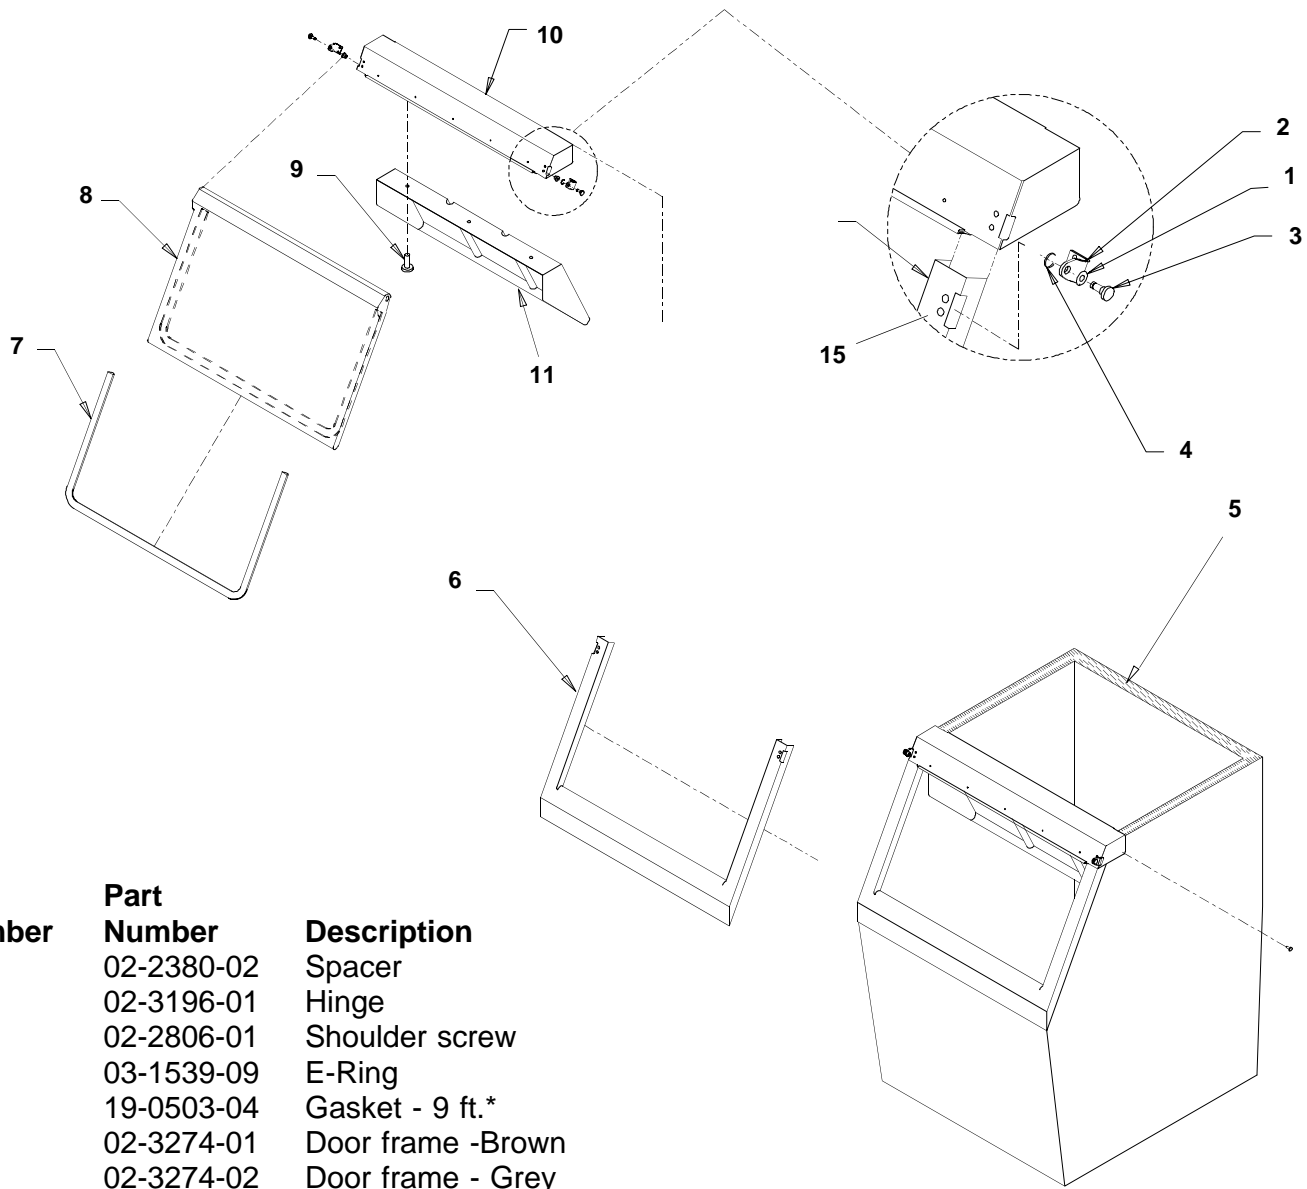

# Bins and Accessories Service Parts

**HTB555**

Item Number	Part Number	Description
1	02-2380-02	Spacer
2	02-3196-01	Hinge
3	02-2806-01	Shoulder screw
4	03-1539-09	E-Ring
5	19-0503-04	Gasket - 9 ft.*
6	02-3274-01	Door frame -Brown
	02-3274-02	Door frame - Grey
7	13-0909-01	Door gasket - 58"
8	A36481-021	Door - Brown incl #7
	A36481-022	Door - Grey incl #7
9	03-0727-11	Thumb screw
10	A35637-001	Canopy
11	A37310-001	Baffle
12	02-2809-02	Drain top
13	13-0617-09	O-Ring
14	02-3108-01	Drain bottom
15	03-1418-07	Screw for hinge

Not shown

02-0540-00	Scoop
05-0586-01	Drain elbow

\* Order gasket by the foot.

**DRAIN FITTINGS  
DETAIL**