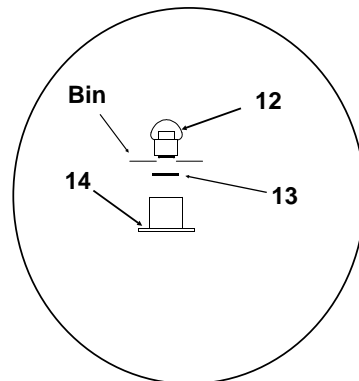

# Bins and Accessories Service Parts

**HTB555**

Item Number	Part Number	Description
1	02-2380-02	Spacer
2	02-3196-01	Hinge
3	02-2806-01	Shoulder screw
4	03-1539-09	E-Ring
5	19-0503-04	Gasket - 9 ft.*
6	02-3274-01	Door frame -Brown
	02-3274-02	Door frame - Grey
7	13-0909-01	Door gasket - 58"
8	A36481-021	Door - Brown incl #7
	A36481-022	Door - Grey incl #7
9	03-0727-11	Thumb screw
10	A35637-001	Canopy
11	A37310-001	Baffle
12	02-2809-02	Drain top
13	13-0617-09	O-Ring
14	02-3108-01	Drain bottom
15	03-1418-07	Screw for hinge

Not shown

02-0540-00	Scoop
05-0586-01	Drain elbow

\* Order gasket by the foot.

**DRAIN FITTINGS  
DETAIL**