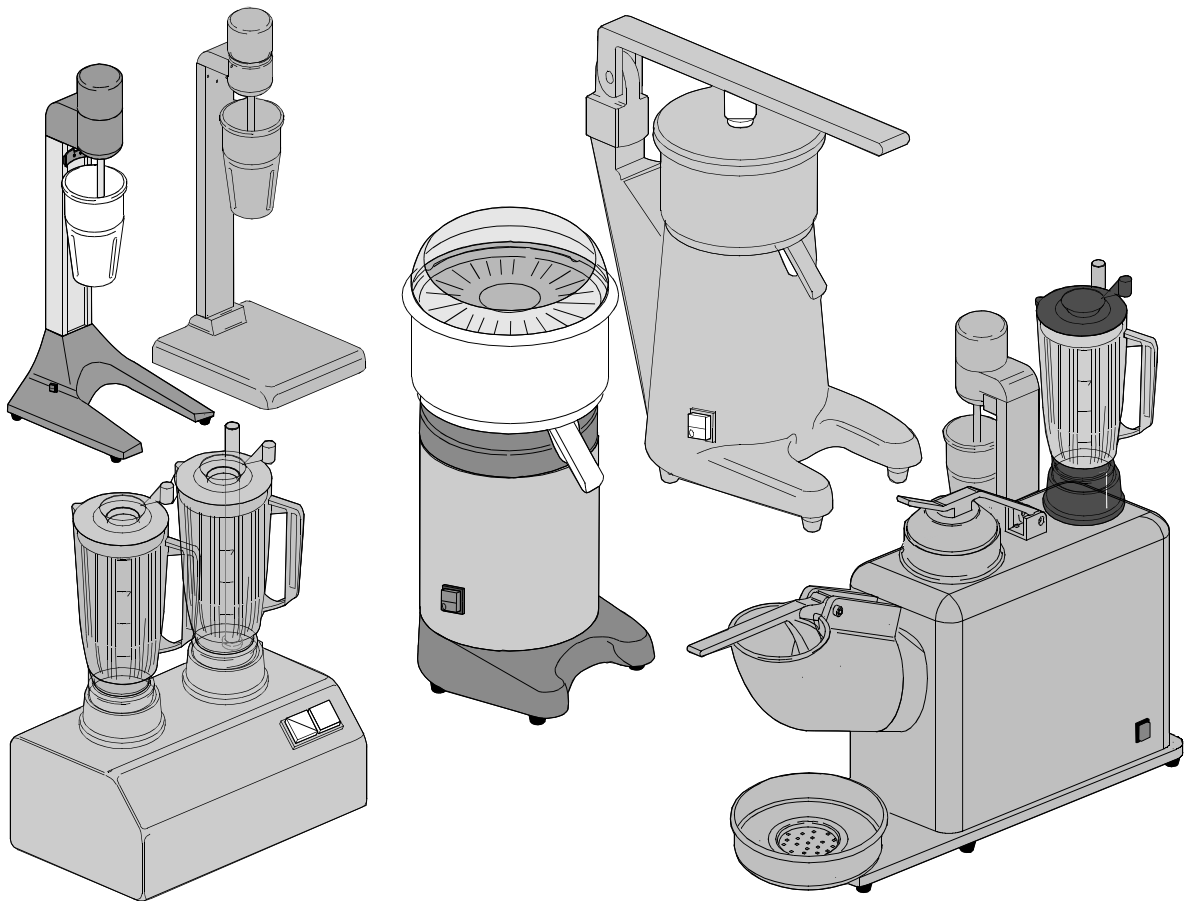

ROBOT

LINEA ROBOT

TYPE: RO

Accessories
WITHOUT ACCESSORY

Spare parts manual

1. Spare parts

Blender F1 / F2	7
Blender F1 / F2	9
Blender F1 / F2	11
Citrus squeezers S30	13
Citrus squeezers S40	15
Citrus squeezers S40	17
Citrus squeezers S55	19
Citrus squeezers S55	21
Multiple group GM mod.03.....	23
Multiple group GM/2 mod.03	25
Multiple group GM - GM/2.....	27
Multiple group GM2/2.....	29
Multiple group GM2/2 mod.03	33
Multiple group GM3 mod.03.....	35
Multiple group GM4 mod.03.....	39
Multiple group GM3 - GM4.....	43

Spare parts

Mixer M1 - M2 - MP 47

Mixer M1 - M2 - MP 49

Mixer M1 - M2 - MP 51

1.1 Voltage codes

Voltage code	Voltage
A	3/N/PE~400/230V 50Hz
B	~250V 16A 50Hz
C	3/N/PE~380/220V 50Hz
D	3/PE~200V 50-60Hz
F	2/PE 220-240V 50Hz
G	3/N/PE~415/240V 50Hz
H	3/PE~230V 50Hz
I	3/PE~220V 60Hz
J	3/PE~380 50Hz
K	3/PE~400V 50Hz
L	3/PE~415V 50Hz
M	3/PE~440V 60Hz
N	3/PE~460V 60Hz
O	3/PE~480V 60Hz
P	1/N/PE~220-240V 50Hz
R	2/PE~220-230V 60Hz
S	3/N/PE~400/230V 50Hz
T	3/PE~230V 60Hz

1.2 Product codes

Product code	Full name
Model codes	
Type codes	
51	51
56A	56A
56B	56B
56RB	56RB
56C	56C
56RC	56RC
56	56
57A	57A
57B	57B
57C	57C
57	57
581	581
582	582
58R	58R
58	58
RO	RO
BW	BW
Accessory codes	
wa	WITHOUT ACCESSORY

Spare parts

ID	P-code	Model	Type	Accessory	Voltage	Description
5725	60198		BW,RO,5703,5703C			Microswitch
5730	60363		BW,RO,5703,5703C			Micro axle-holder pipe
5735	60365		BW,RO,5703,5703C			Micro axle support
5740	60178		BW,RO,5703,5703C			1,5lt plastic glass with cones
5745	60176		BW,RO,5703,5703C			1,5lt plastic glass with blades
5750	60551		BW,RO,5703,5703C			Bell bush mod.03
5755	60552		BW,RO,5703,5703C			Bell spring mod.03