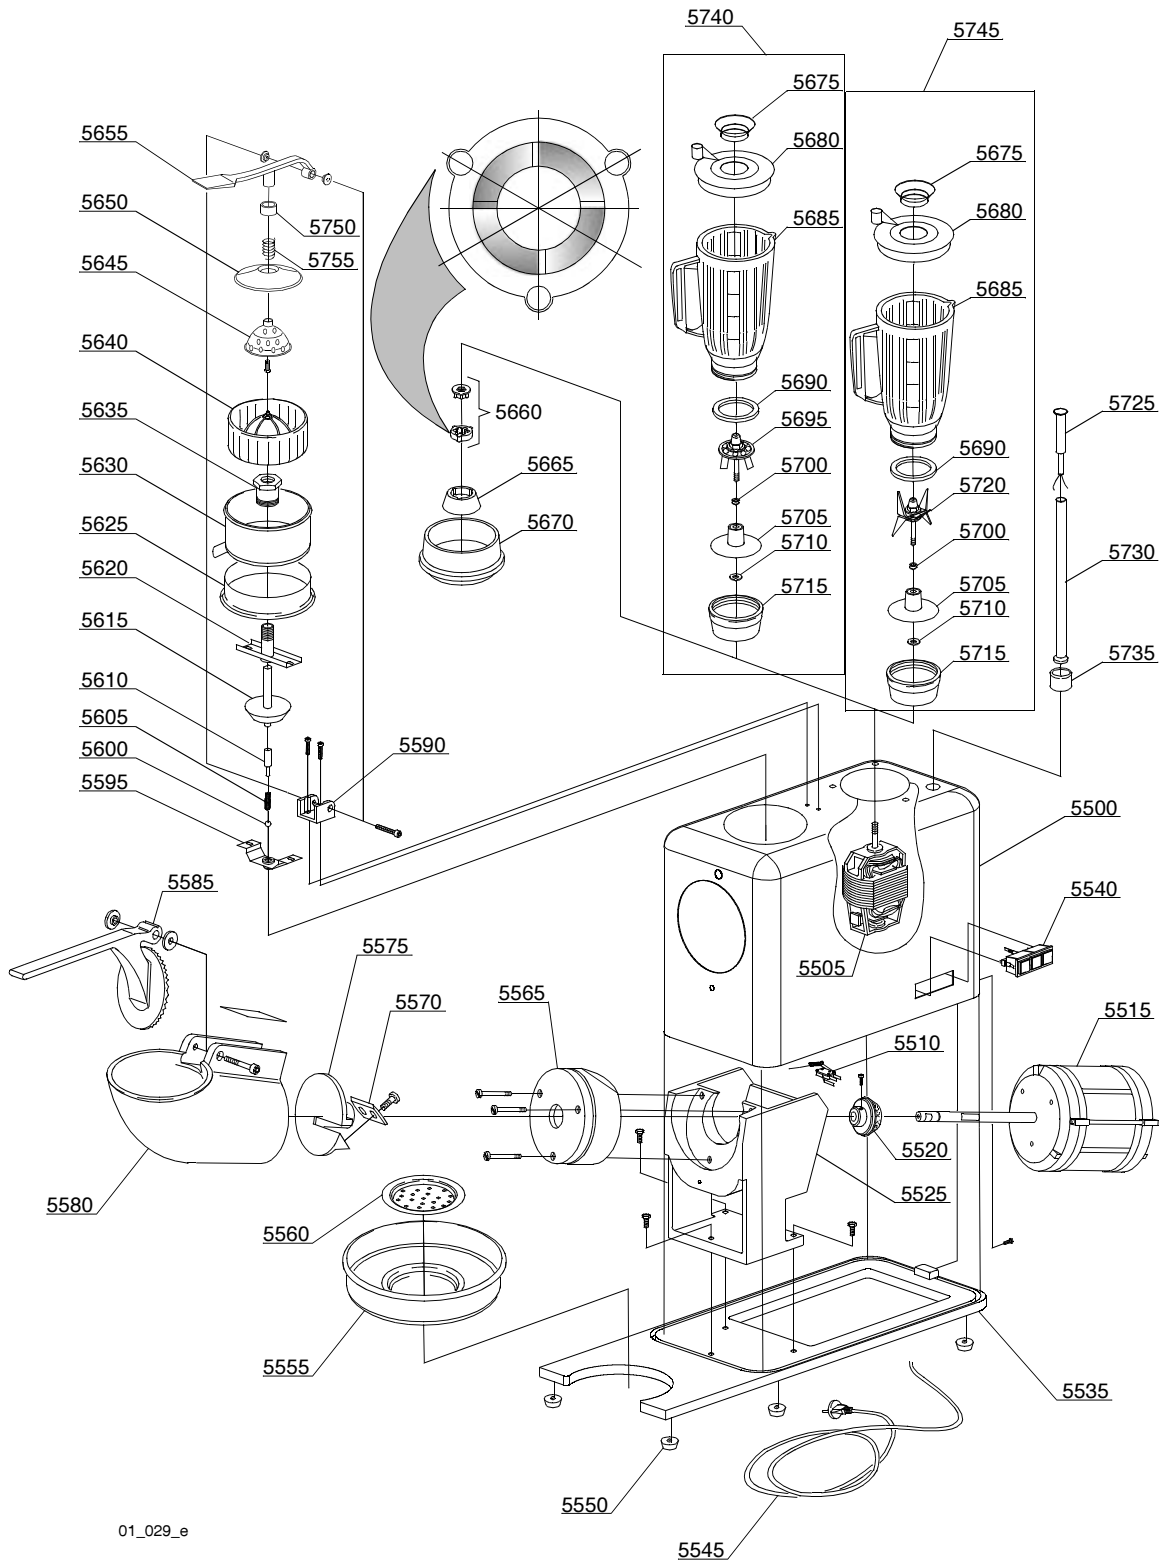

Spare parts

Mixer M1 - M2 - MP 47

Mixer M1 - M2 - MP 49

Mixer M1 - M2 - MP 51

1.1 Voltage codes

Voltage code	Voltage
A	3/N/PE~400/230V 50Hz
B	~250V 16A 50Hz
C	3/N/PE~380/220V 50Hz
D	3/PE~200V 50-60Hz
F	2/PE 220-240V 50Hz
G	3/N/PE~415/240V 50Hz
H	3/PE~230V 50Hz
I	3/PE~220V 60Hz
J	3/PE~380 50Hz
K	3/PE~400V 50Hz
L	3/PE~415V 50Hz
M	3/PE~440V 60Hz
N	3/PE~460V 60Hz
O	3/PE~480V 60Hz
P	1/N/PE~220-240V 50Hz
R	2/PE~220-230V 60Hz
S	3/N/PE~400/230V 50Hz
T	3/PE~230V 60Hz

1.2 Product codes

Product code	Full name
Model codes	
Type codes	
51	51
56A	56A
56B	56B
56RB	56RB
56C	56C
56RC	56RC
56	56
57A	57A
57B	57B
57C	57C
57	57
581	581
582	582
58R	58R
58	58
RO	RO
BW	BW
Accessory codes	
wa	WITHOUT ACCESSORY

Spare parts

ID	P-code	Model	Type	Accessory	Voltage	Description
5725	60198		BW,RO,5703,5703C			Microswitch
5730	60363		BW,RO,5703,5703C			Micro axle-holder pipe
5735	60365		BW,RO,5703,5703C			Micro axle support
5740	60178		BW,RO,5703,5703C			1,5lt plastic glass with cones
5745	60176		BW,RO,5703,5703C			1,5lt plastic glass with blades
5750	60551		BW,RO,5703,5703C			Bell bush mod.03
5755	60552		BW,RO,5703,5703C			Bell spring mod.03