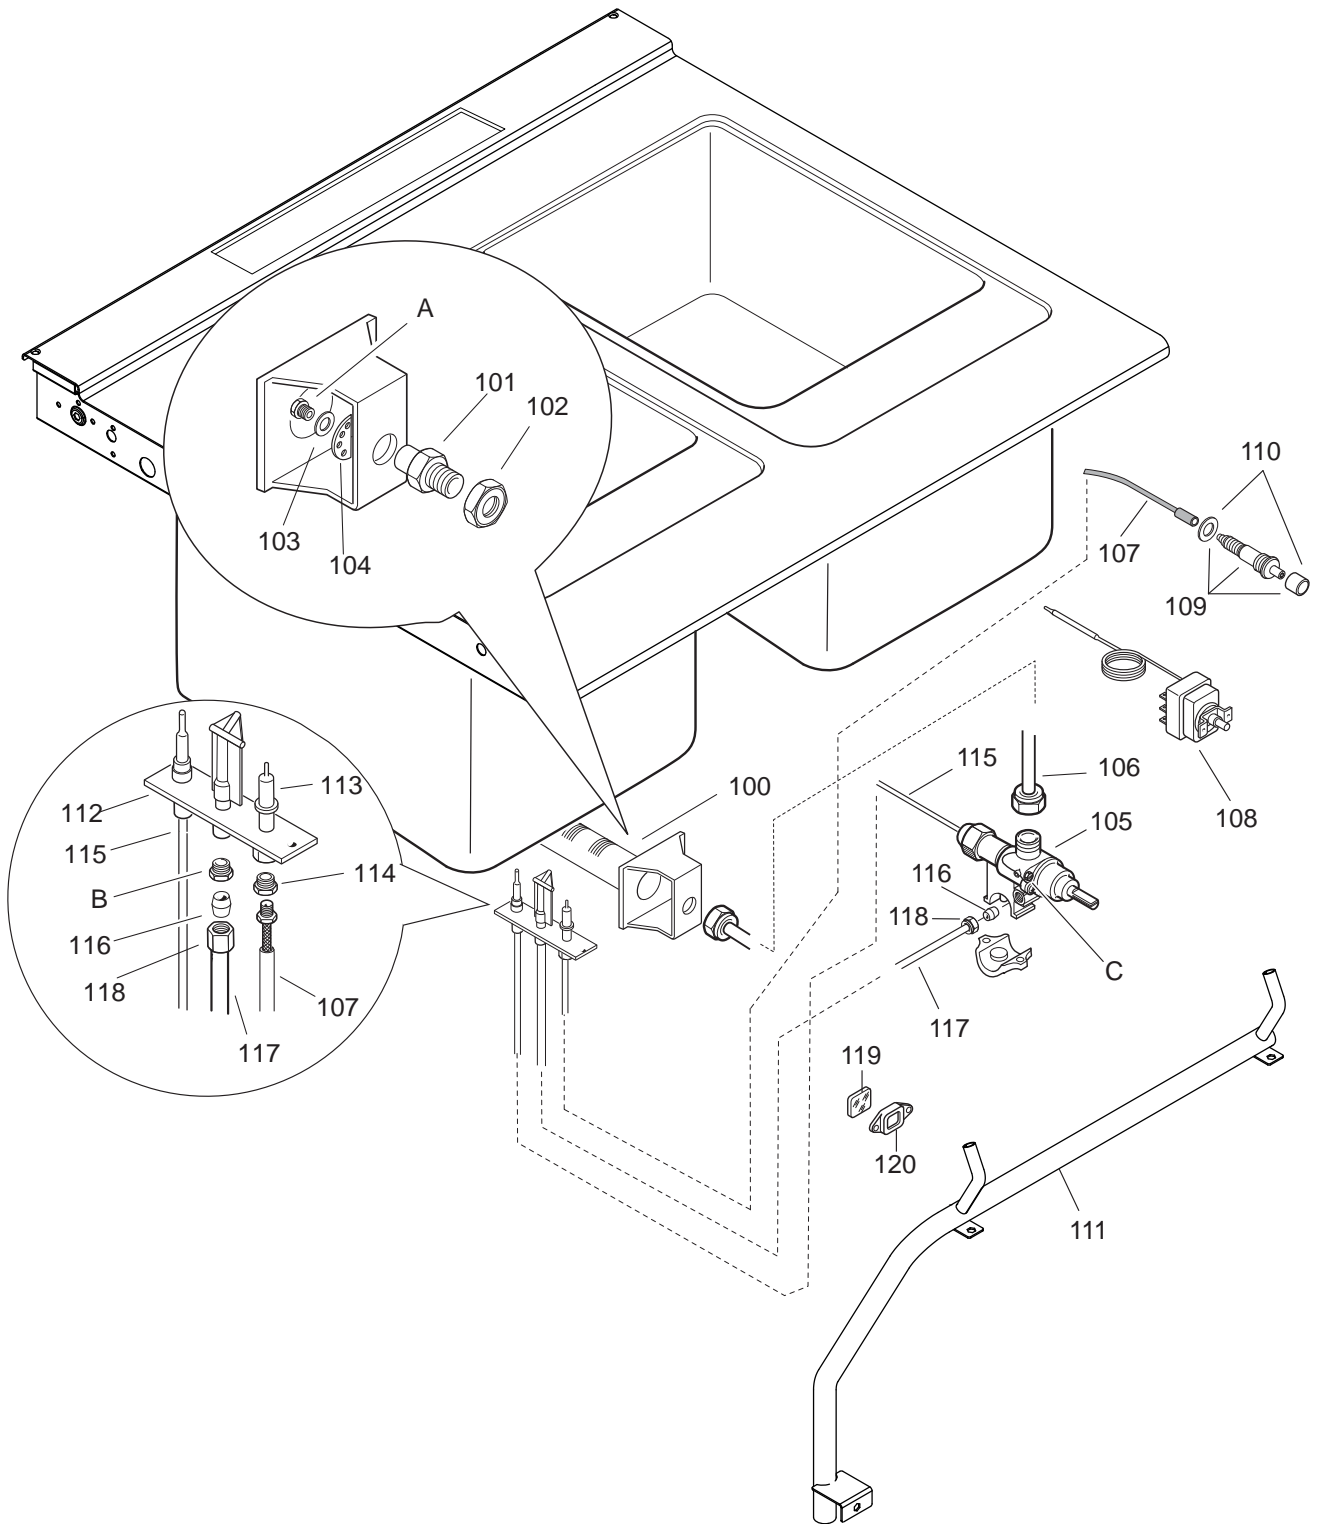

Brand/Marchio: All

General view / Vista generale

FROM S/N 3 38 (2013) - DA MATRICOLA S/N 3 38 (2013)
Idraulic circuit (water) / Componenti impianto idraulico (acqua)

Gas components / Componenti gas

Spare code	Description	Dimension		
004874	Basket AISI 304 for pastacooker PNC 921611	L = 220 mm P = 350 mm A = 265 mm		
004875	Basket in AISI 304 for pastacooker PNC 921610	L = 220 mm P = 170 mm A = 265 mm		
004873	Lengthwise basket AISI 304 for pastacooker PNC 921619	L = 105 mm P = 350 mm A = 265 mm		
0C9225	Kit, 4 square baskets, AISI 304 for pastacooker (need to work on top code 004876) PNC 921618	L = 105 mm P = 160 mm A = 265 mm		
0C9226	Kit, 2 RIGHT square baskets, AISI 304 for pastacooker (need to work on top code 004876)	L = 105 mm P = 160 mm A = 265 mm		
0C9227	Kit, 2 LEFT square baskets, AISI 304 for pastacooker (need to work on top code 004876)	L = 105 mm P = 160 mm A = 265 mm		
0CA258	Kit, 2 square baskets (left & right) AISI 304 for pastacooker (need to work on top code 004876)	L = 105 mm P = 160 mm A = 265 mm		
006886	Single portion basket, AISI 304 for electronic automatic pastacookers PNC 206312	L = 115 mm P = 163 mm A = 123 mm		
0C9539	Lengthwise basket, AISI 304 for electronic automatic pastacookers PNC 206314	L = 115 mm P = 320 mm A = 123 mm		
004876	False bottom, AISI 304 for pastacooker (Ideal to place baskets code 0C9225) PNC 921606	L = 230 mm P = 350 mm A = 30 mm		

B - Ugello Pilota / Burner nozzle			
Spare Code	Reference		
054286	n°24	3+3B/P	G30 30mbar
054286	n°24	3B/P	G30 37mbar
054286	n°24	3B/P	G30 50mbar
054037	n°25	2H/2E+	G20 20mbar
054037	n°25	2H	G20 25mbar
054037	n°25	2L	G25 25mbar
054037	n°25	2K	G25.3 25mbar
054037	n°25	2ELL	G25 20mbar
054037	n°25	2S	G25.1 25mbar
054038	n°45	No CE	G110 8mbar