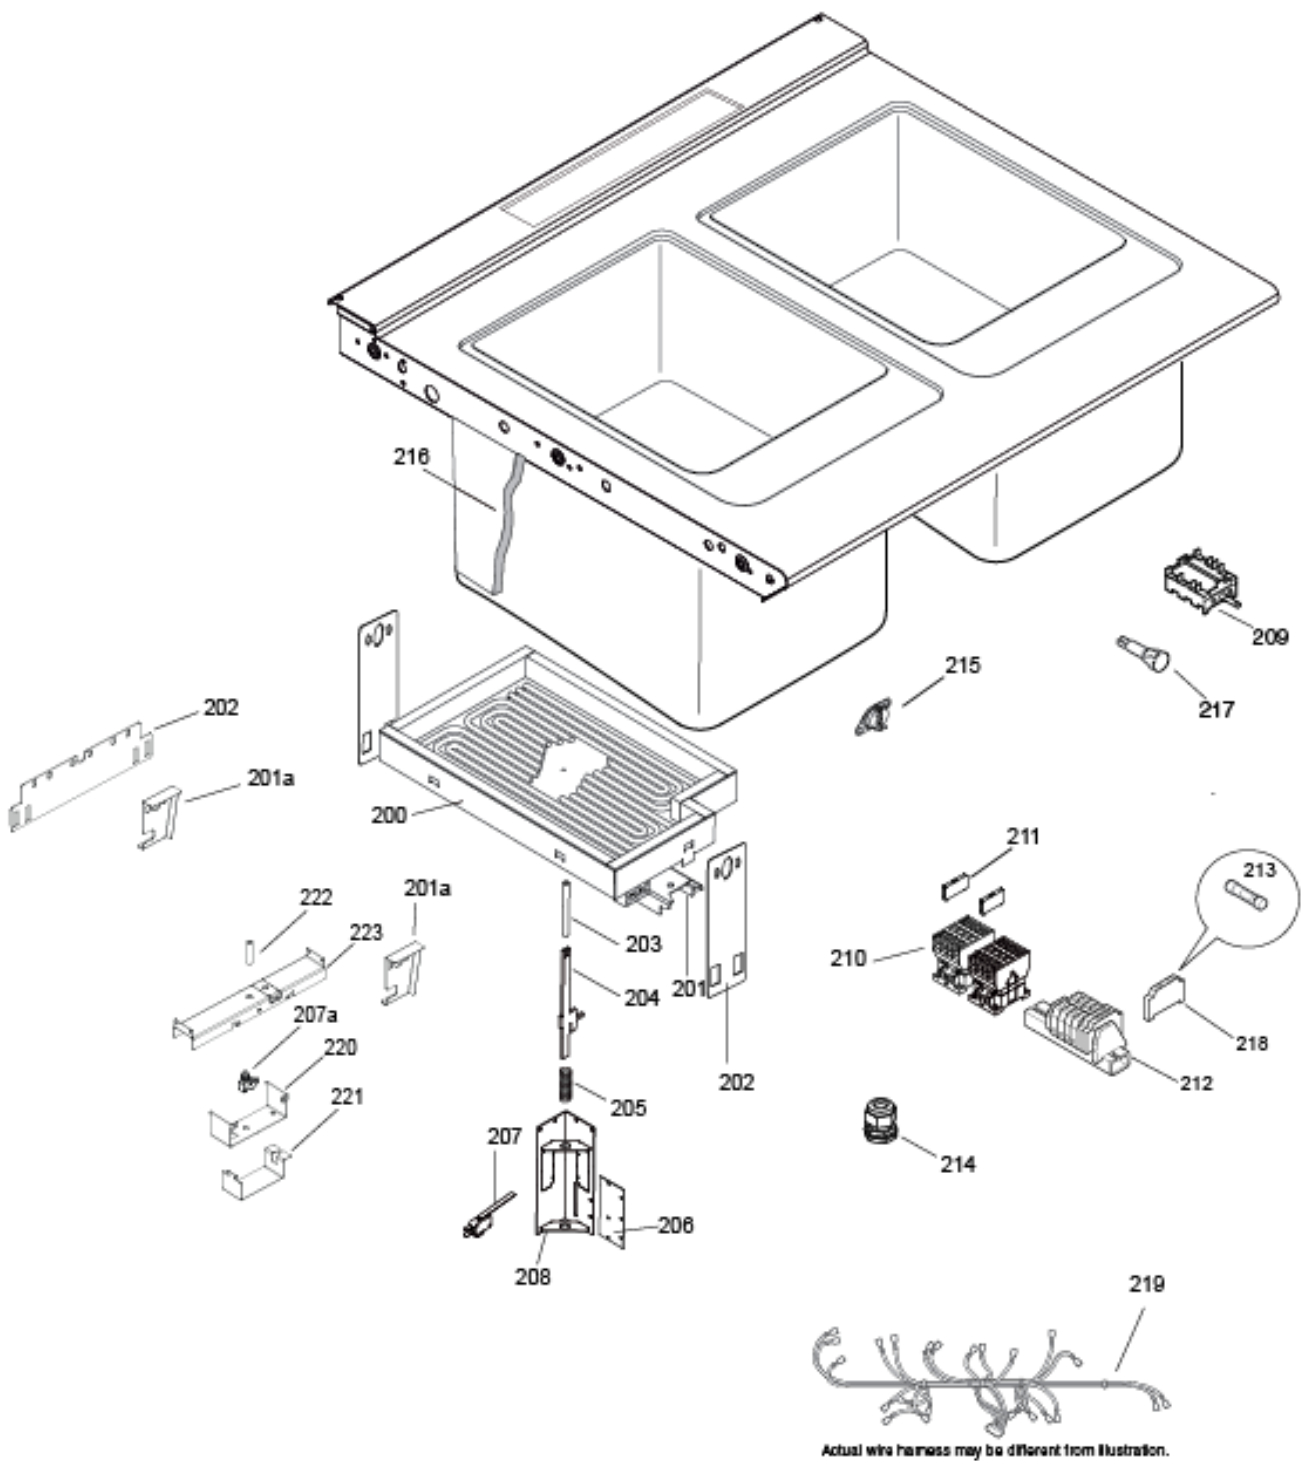

Brand/Marchio: All

General view / Vista generale

FROM S/N 3 38 (2013) - DA MATRICOLA S/N 3 38 (2013)
Idraulic circuit (water) / Componenti impianto idraulico (acqua)

Gas components / Componenti gas

Spare code	Description	Dimension		
004874	Basket AISI 304 for pastacooker PNC 921611	L = 220 mm P = 350 mm A = 265 mm		
004875	Basket in AISI 304 for pastacooker PNC 921610	L = 220 mm P = 170 mm A = 265 mm		
004873	Lengthwise basket AISI 304 for pastacooker PNC 921619	L = 105 mm P = 350 mm A = 265 mm		
0C9225	Kit, 4 square baskets, AISI 304 for pastacooker (need to work on top code 004876) PNC 921618	L = 105 mm P = 160 mm A = 265 mm		
0C9226	Kit, 2 RIGHT square baskets, AISI 304 for pastacooker (need to work on top code 004876)	L = 105 mm P = 160 mm A = 265 mm		
0C9227	Kit, 2 LEFT square baskets, AISI 304 for pastacooker (need to work on top code 004876)	L = 105 mm P = 160 mm A = 265 mm		
0CA258	Kit, 2 square baskets (left & right) AISI 304 for pastacooker (need to work on top code 004876)	L = 105 mm P = 160 mm A = 265 mm		
006886	Single portion basket, AISI 304 for electronic automatic pastacookers PNC 206312	L = 115 mm P = 163 mm A = 123 mm		
0C9539	Lengthwise basket, AISI 304 for electronic automatic pastacookers PNC 206314	L = 115 mm P = 320 mm A = 123 mm		
004876	False bottom, AISI 304 for pastacooker (Ideal to place baskets code 0C9225) PNC 921606	L = 230 mm P = 350 mm A = 30 mm		

B - Ugello Pilota / Burner nozzle			
Spare Code	Reference		
054286	n°24	3+3B/P	G30 30mbar
054286	n°24	3B/P	G30 37mbar
054286	n°24	3B/P	G30 50mbar
054037	n°25	2H/2E+	G20 20mbar
054037	n°25	2H	G20 25mbar
054037	n°25	2L	G25 25mbar
054037	n°25	2K	G25.3 25mbar
054037	n°25	2ELL	G25 20mbar
054037	n°25	2S	G25.1 25mbar
054038	n°45	No CE	G110 8mbar