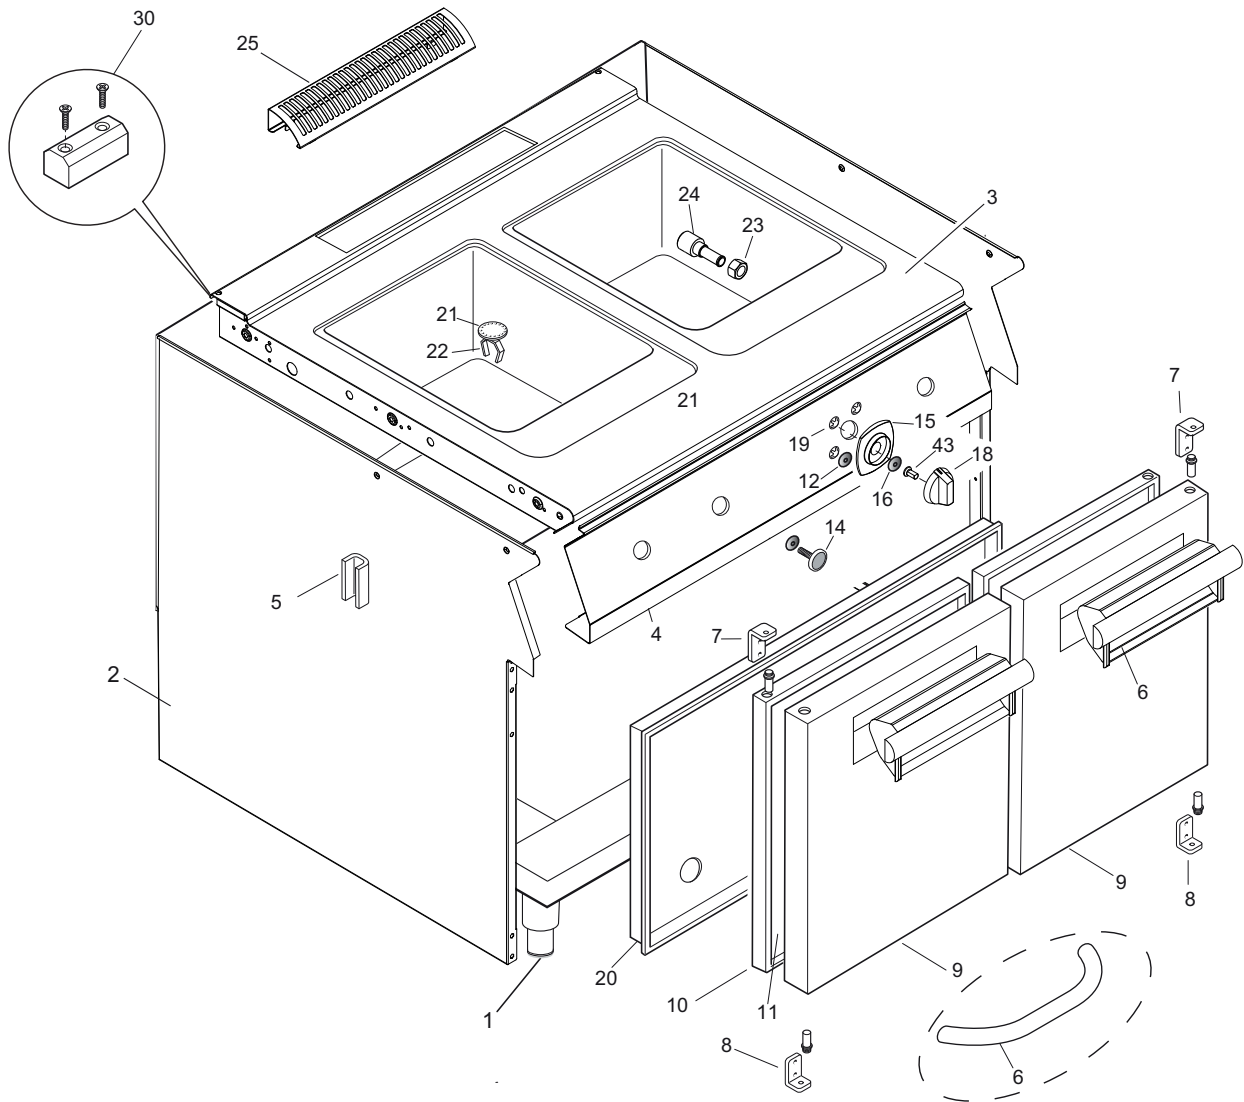

FROM SERIAL 3 38 / DA MATRICOLA 3 38

PNC	Model	Ref	Brand	Version	Notes
371090	E7PCGD1KF0	a	ELX	GAS	1X40 LT WELL 400MM
371091	E7PCGH2KF0	b	ELX	GAS	2X40 LT WELLS 800MM
371098	E7PCED1KF0	c	ELX	EL	1X40 LT WELL 400MM
371099	E7PCEH2KF0	d	ELX	EL	2X40 LT WELLS 800MM
372090	Z7PCGD1KF0	e	ZAN	GAS	1X40 LT WELL 400MM
372091	Z7PCGH2KF0	f	ZAN	GAS	2X40 LT WELLS 800MM
372098	Z7PCED1KF0	g	ZAN	EL	1X40 LT WELL 400MM
372099	Z7PCEH2KF0	h	ZAN	EL	2X40 LT WELLS 800MM
373090	A7PCGD1KF0	i	OEM	GAS	1X40 LT WELL 400MM
373091	A7PCGH2KF0	l	OEM	GAS	2X40 LT WELLS 800MM
373098	A7PCED1KF0	m	OEM	EL	1X40 LT WELL 400MM
373099	A7PCEH2KF0	n	OEM	EL	2X40 LT WELLS 800MM
373232	A7PCGD1KFK	o	KIP	GAS	1X40 LT WELL 400MM
373233	A7PCGH2KFK	p	KIP	GAS	2X40 LT WELLS 800MM
373234	A7PCED1KFK	q	KIP	EL	1X40 LT WELL 400MM

Pag	Index	Indice	Note
2	General view	Vista Generale	
3	Idraulic circuit (water) FROM S/N 3 38 (2013) -	Componenti imp.idraulico (acqua) DA MATRICOLA S/N 3 38 (2013)	
4	Gas components	Componenti Gas	
5	Electric components	Componenti elettrici	
6	Pasta baskets	Cestelli pasta	
7	Ugelli	Nozzels	
8,9,10	Spare parts list	Lista ricambi	

Brand/Marchio: All

General view / Vista generale