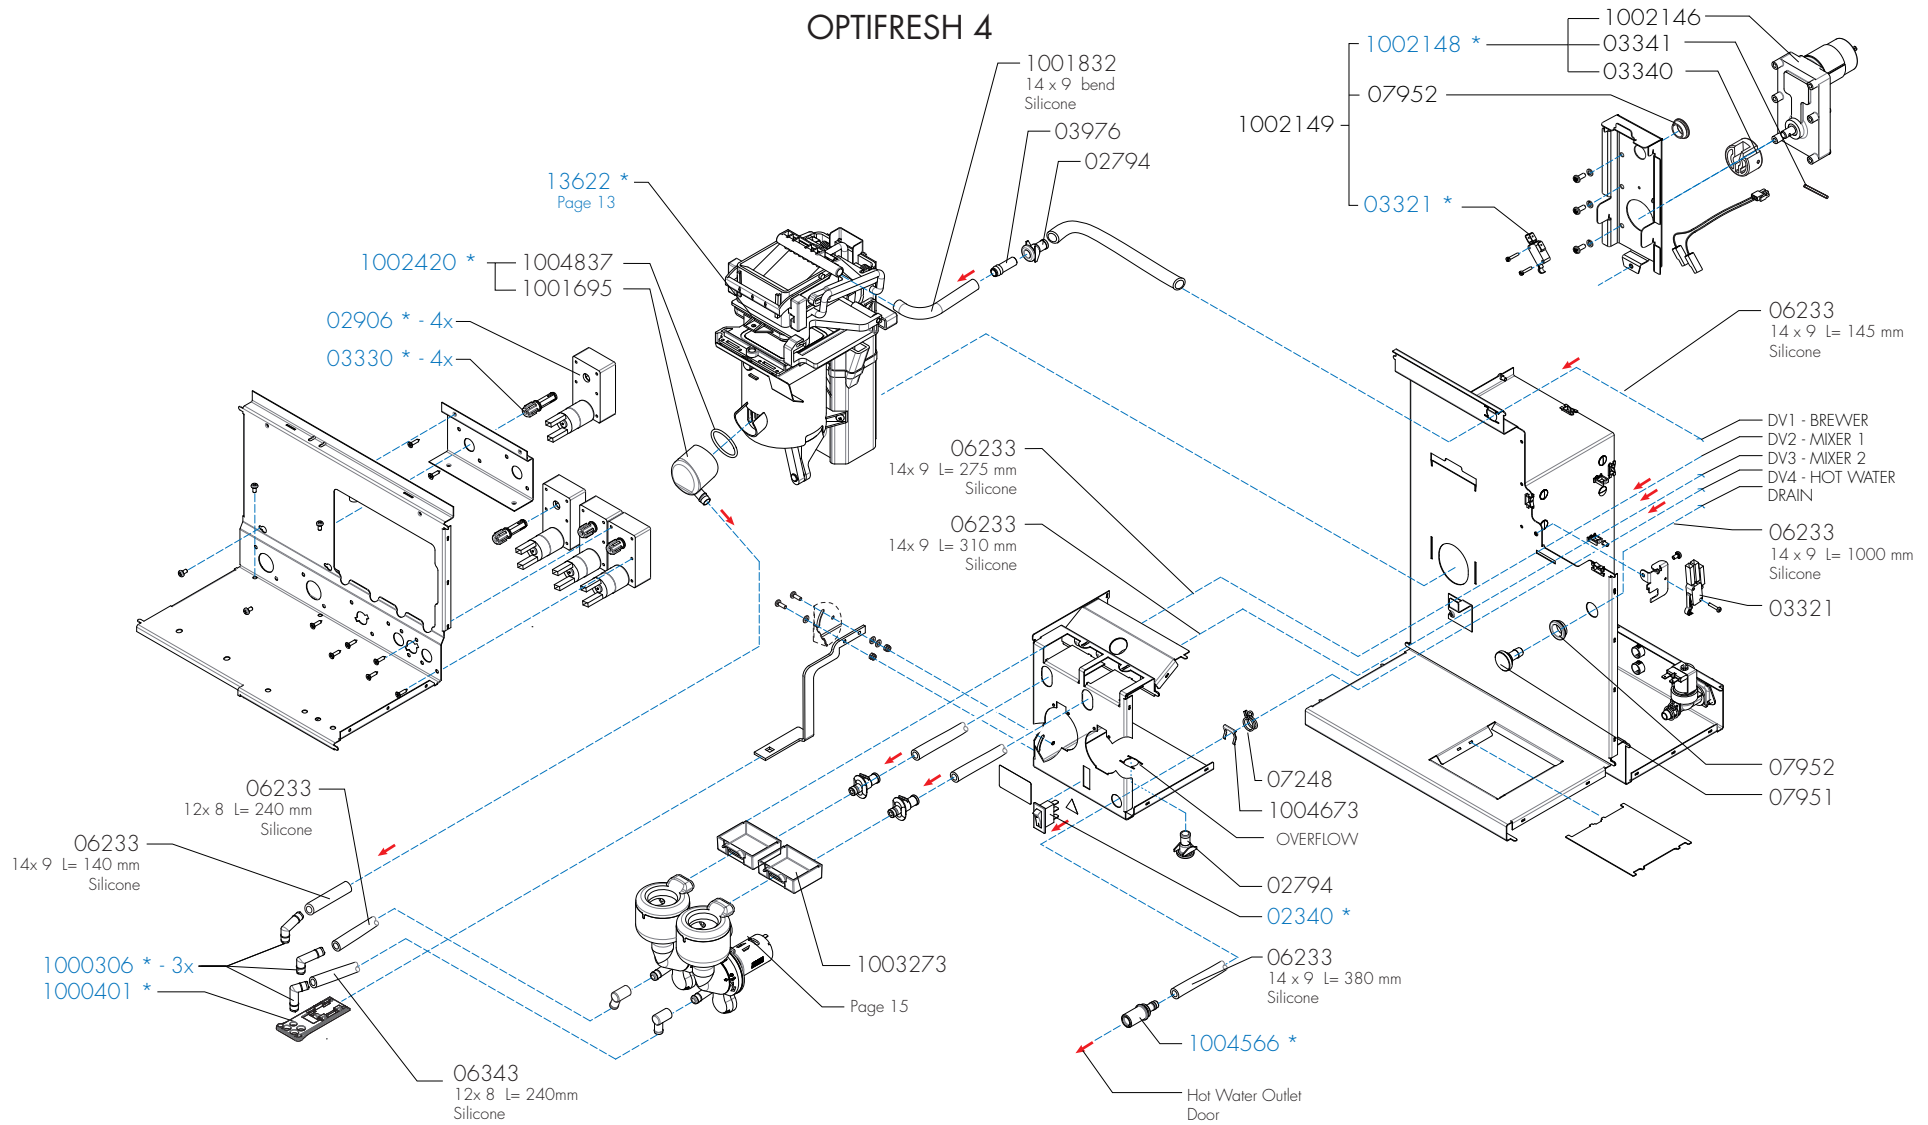

OPTIFRESH 4

*Recommended Spare Part

Type : OPTIFRESH TOUCH

Articlenumber : see page 1

Rated voltage : 1N~ 220-240V 50-60Hz 2275W

From mach. nr. : 1SA 13557

Date : 05 - 2017

Drawer : FdB

Date : 24-01-17

Page : 7 - 22

Rev : 0.3 (05-07-2017)

Spare Parts Info

ANIMO

www.animo.eu