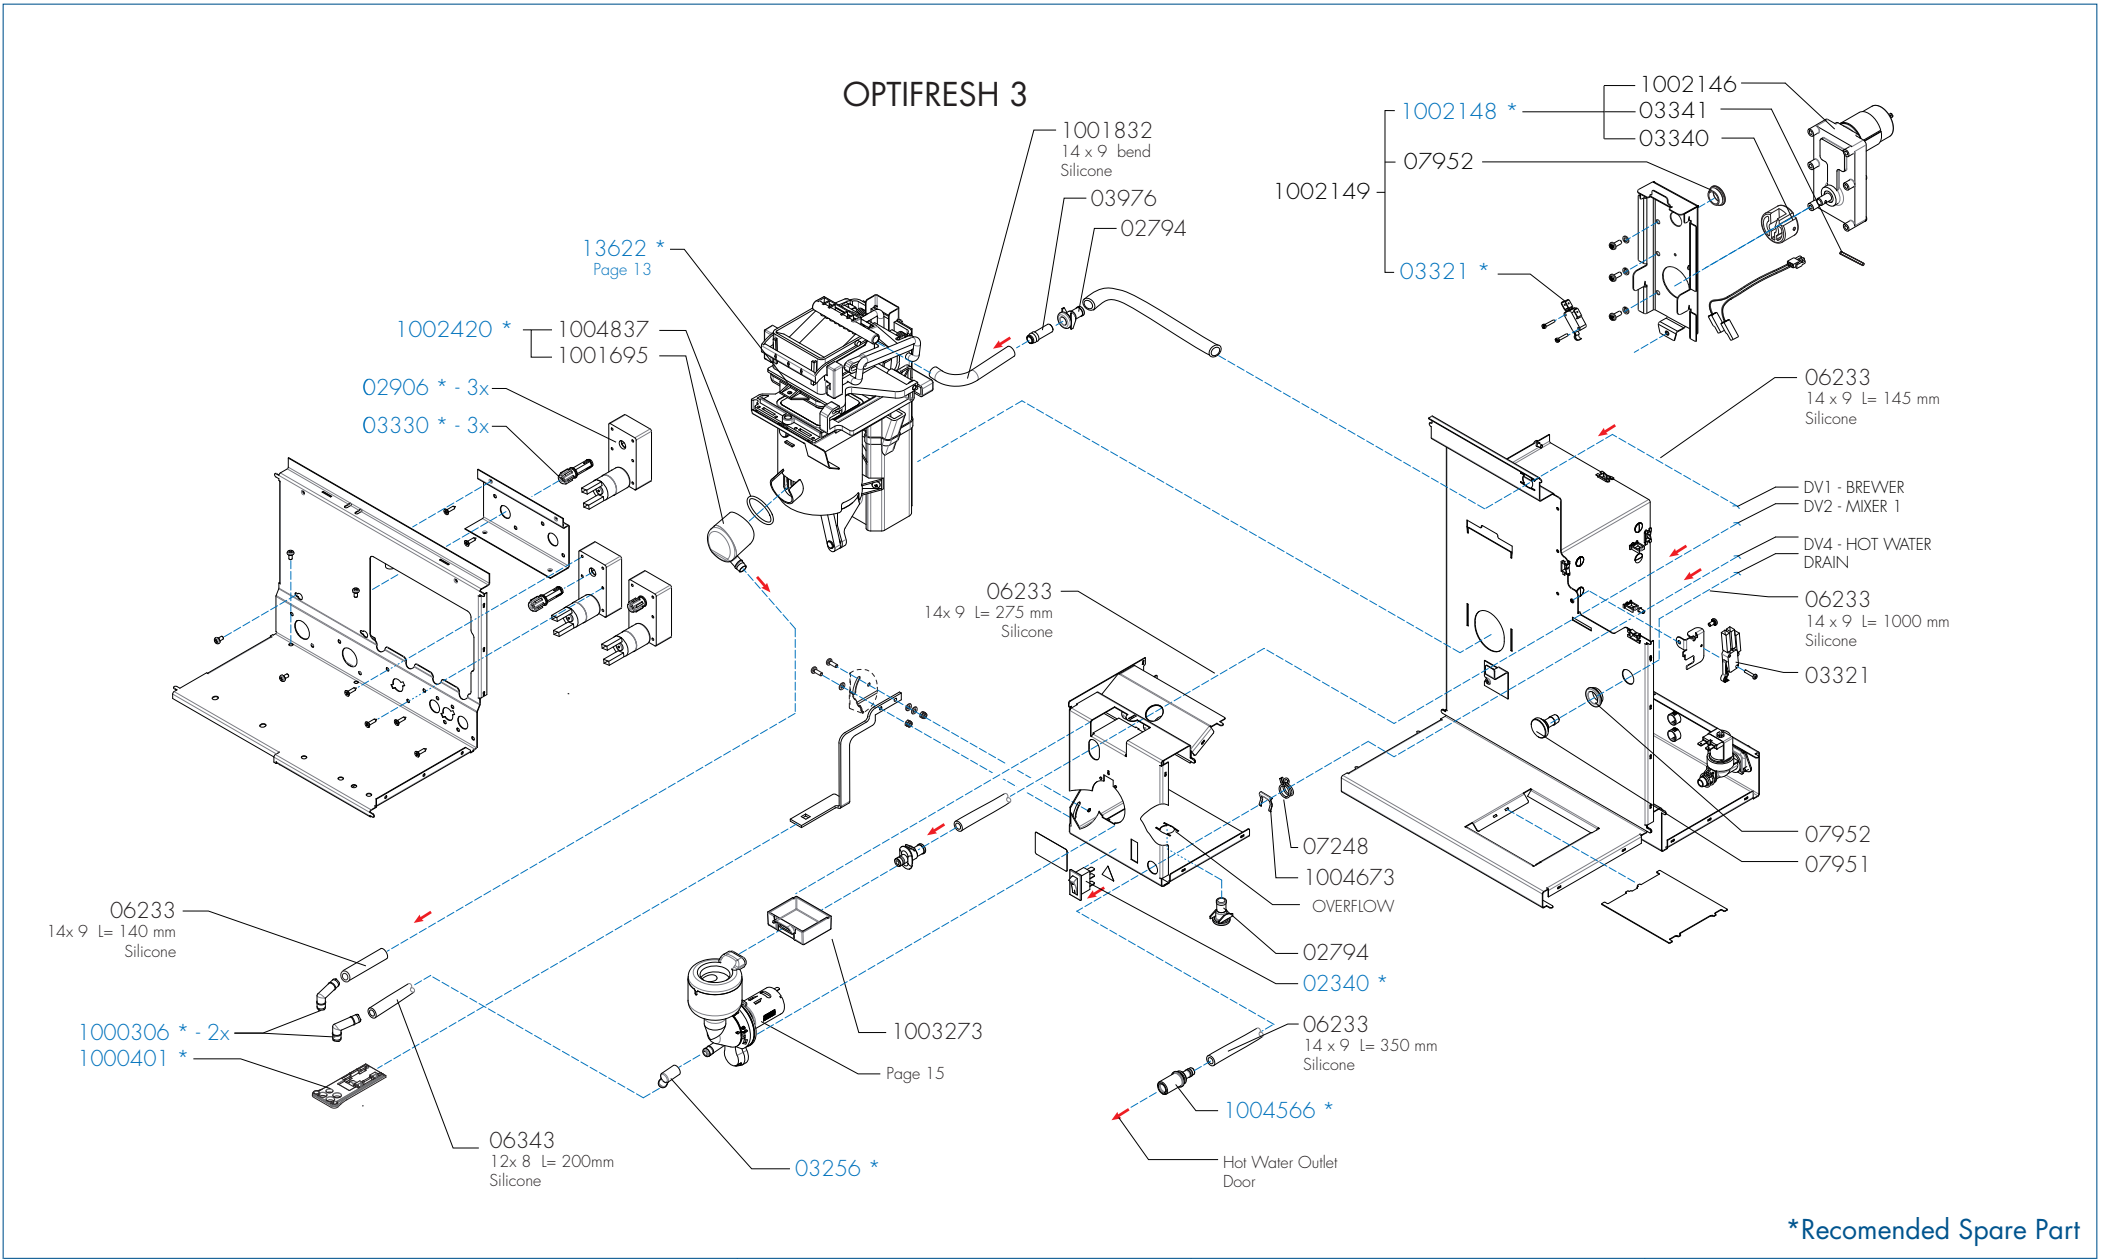

*Recommended Spare Part

Type	: OPTIFRESH TOUCH
Articlenumber	: see page 1
Rated voltage	: 1N~ 220-240V 50-60Hz 2275W

From mach. nr.	: 1SA 13557
Date	: 05 - 2017
Drawer	: FdB
Date	: 24-01-17

Page	: 6 - 22
Rev	: 0.3 (05-07-2017)
Spare Parts Info	