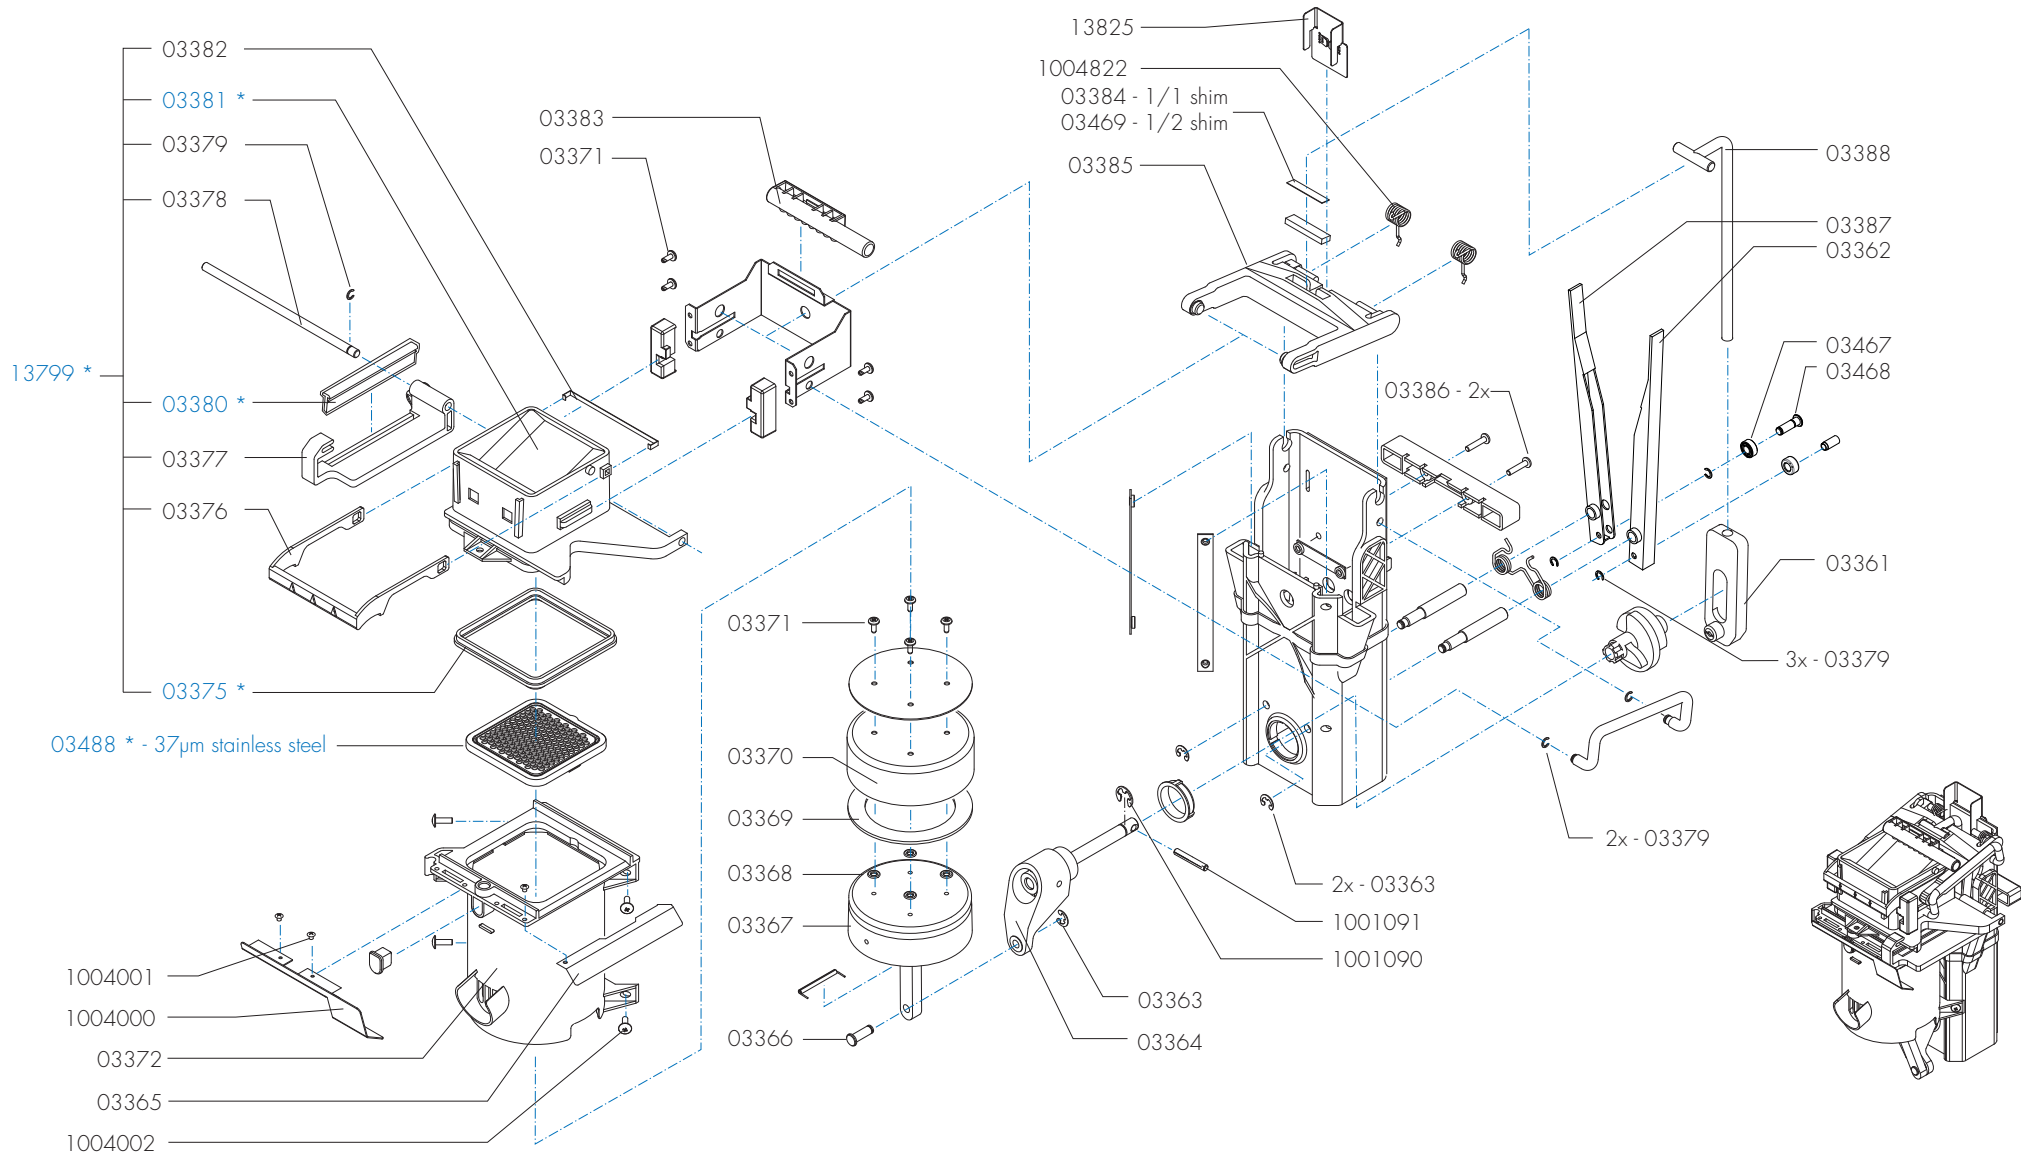

*Recomended Spare Part

Type : OPTIFRESH TOUCH	From mach. nr. : 1SA 13557	Page : 13 - 22	 www.animo.eu
Articlenumber : see page 1	Date : 05 - 2017	Rev : 0.3 (05-07-2017)	
Rated voltage : 1N~ 220-240V 50-60Hz 2275W	Drawer : FdB Date : 24-01-17	Spare Parts Info