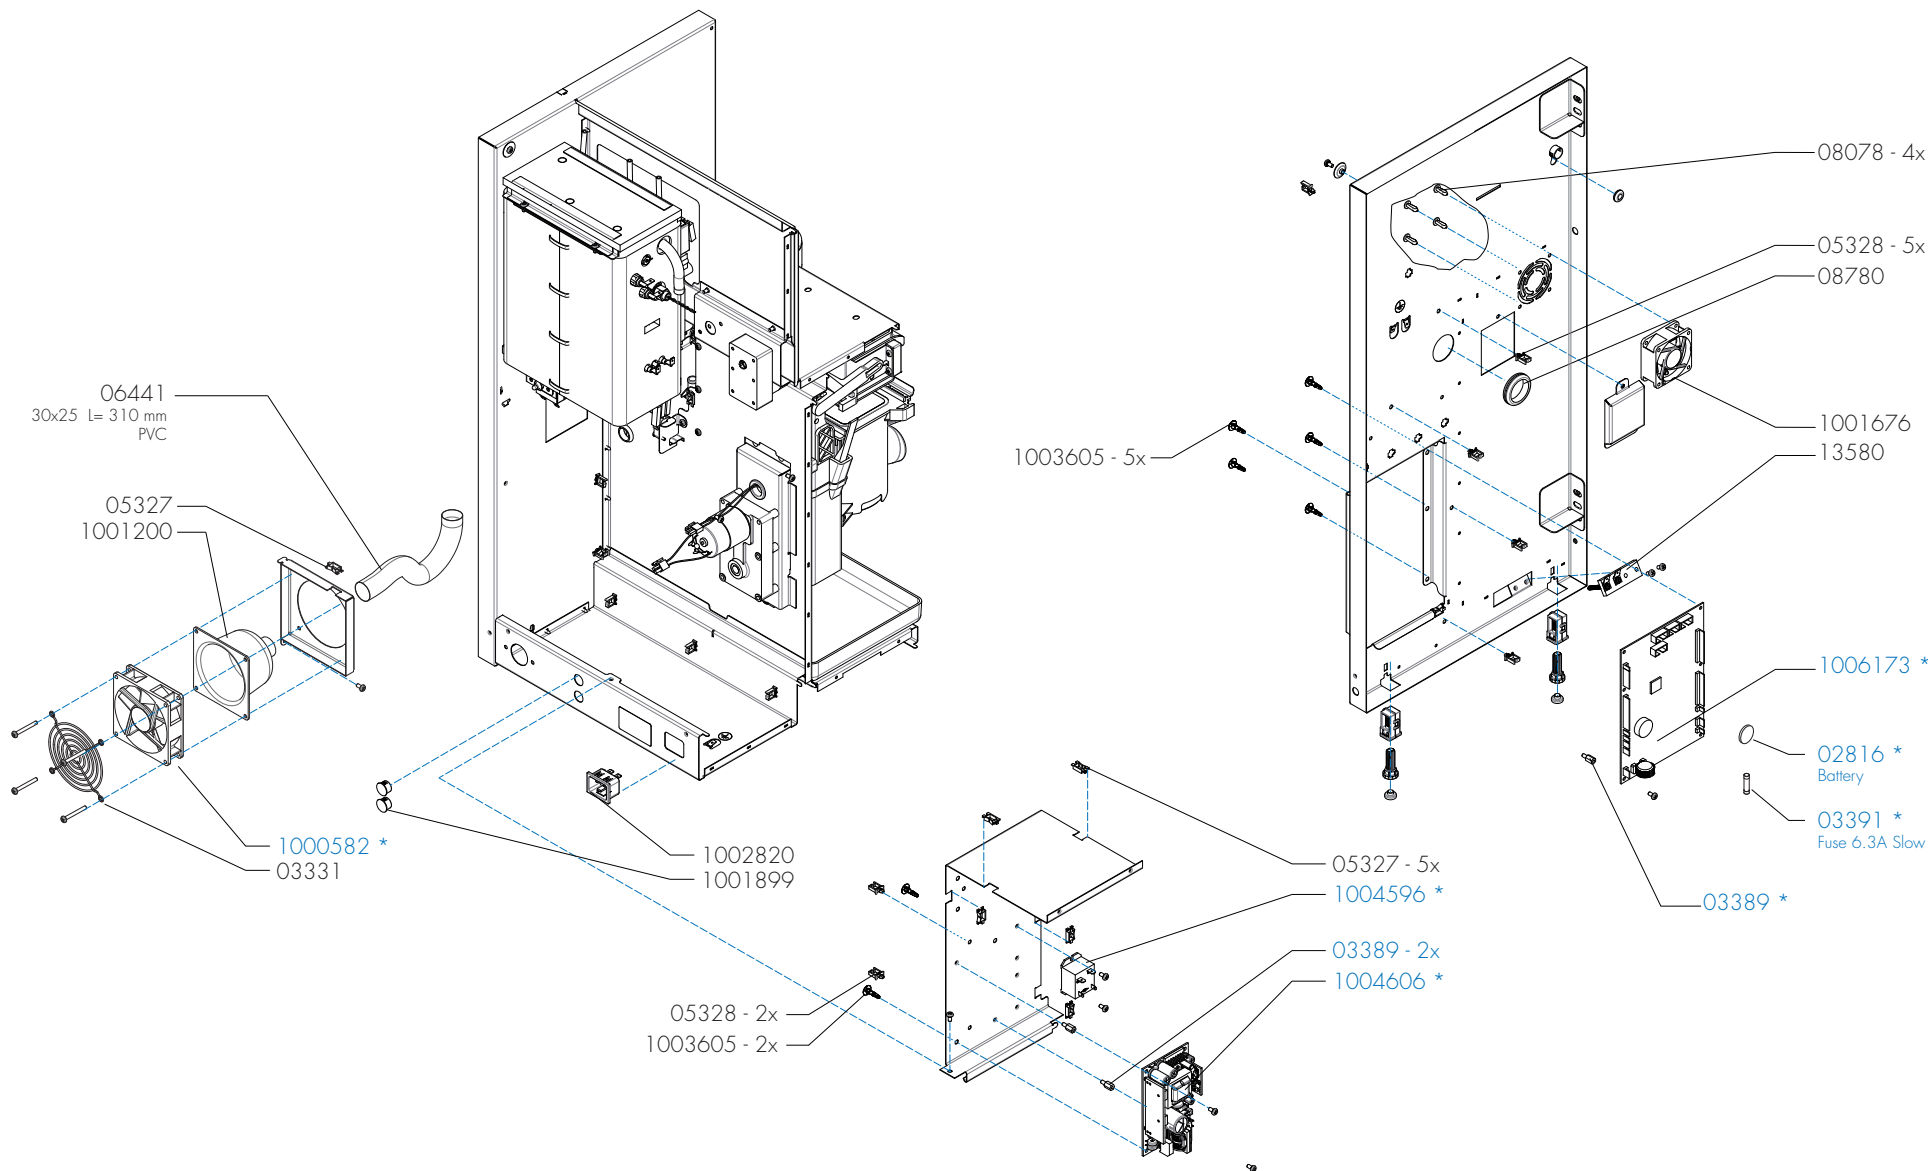

*Recomended Spare Part

Type : OPTIFRESH TOUCH	From mach. nr. : 1SA 13557	Page : 3 - 22	 www.animo.eu
Articlenumber : see page 1	Date : 05 - 2017	Rev : 0.3 (05-07-2017)	
Rated voltage : 1N~ 220-240V 50-60Hz 2275W	Drawer : FdB Date : 24-01-17	Spare Parts Info