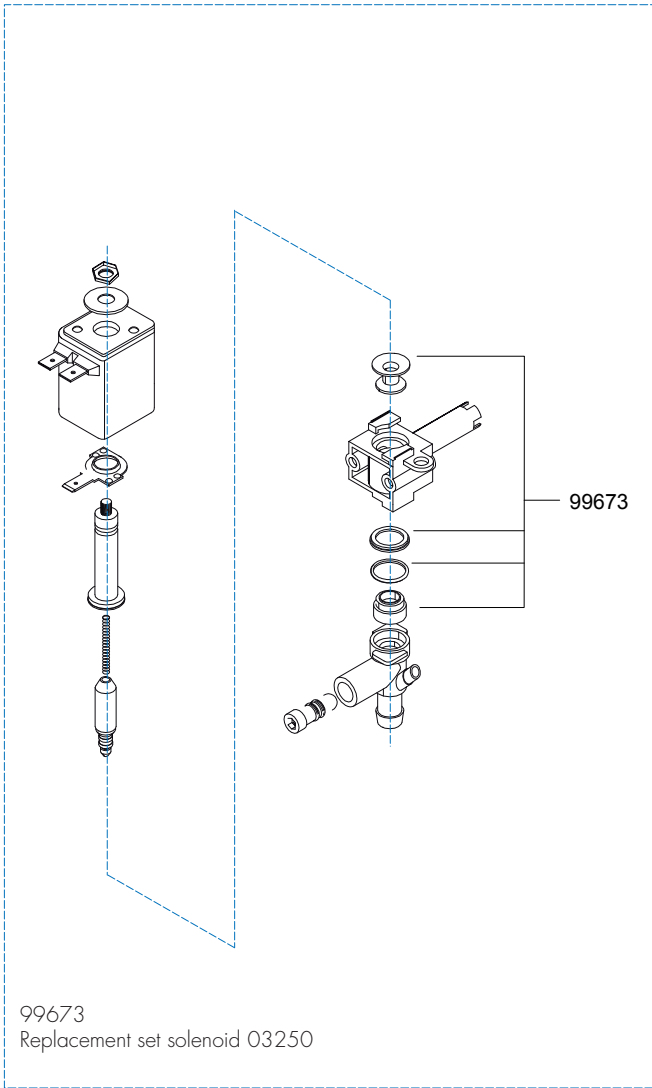

Accessories

*Recommended Spare Part

Type : OPTIFRESH TOUCH	From mach. nr. : 1SA 13557	Page : 17 - 22	 www.animo.eu
Articlenumber : see page 1	Date : 05 - 2017	Rev : 0.3 (05-07-2017)	
Rated voltage : 1N~ 220-240V 50-60Hz 2275W	Drawer : FdB Date : 24-01-17	Spare Parts Info