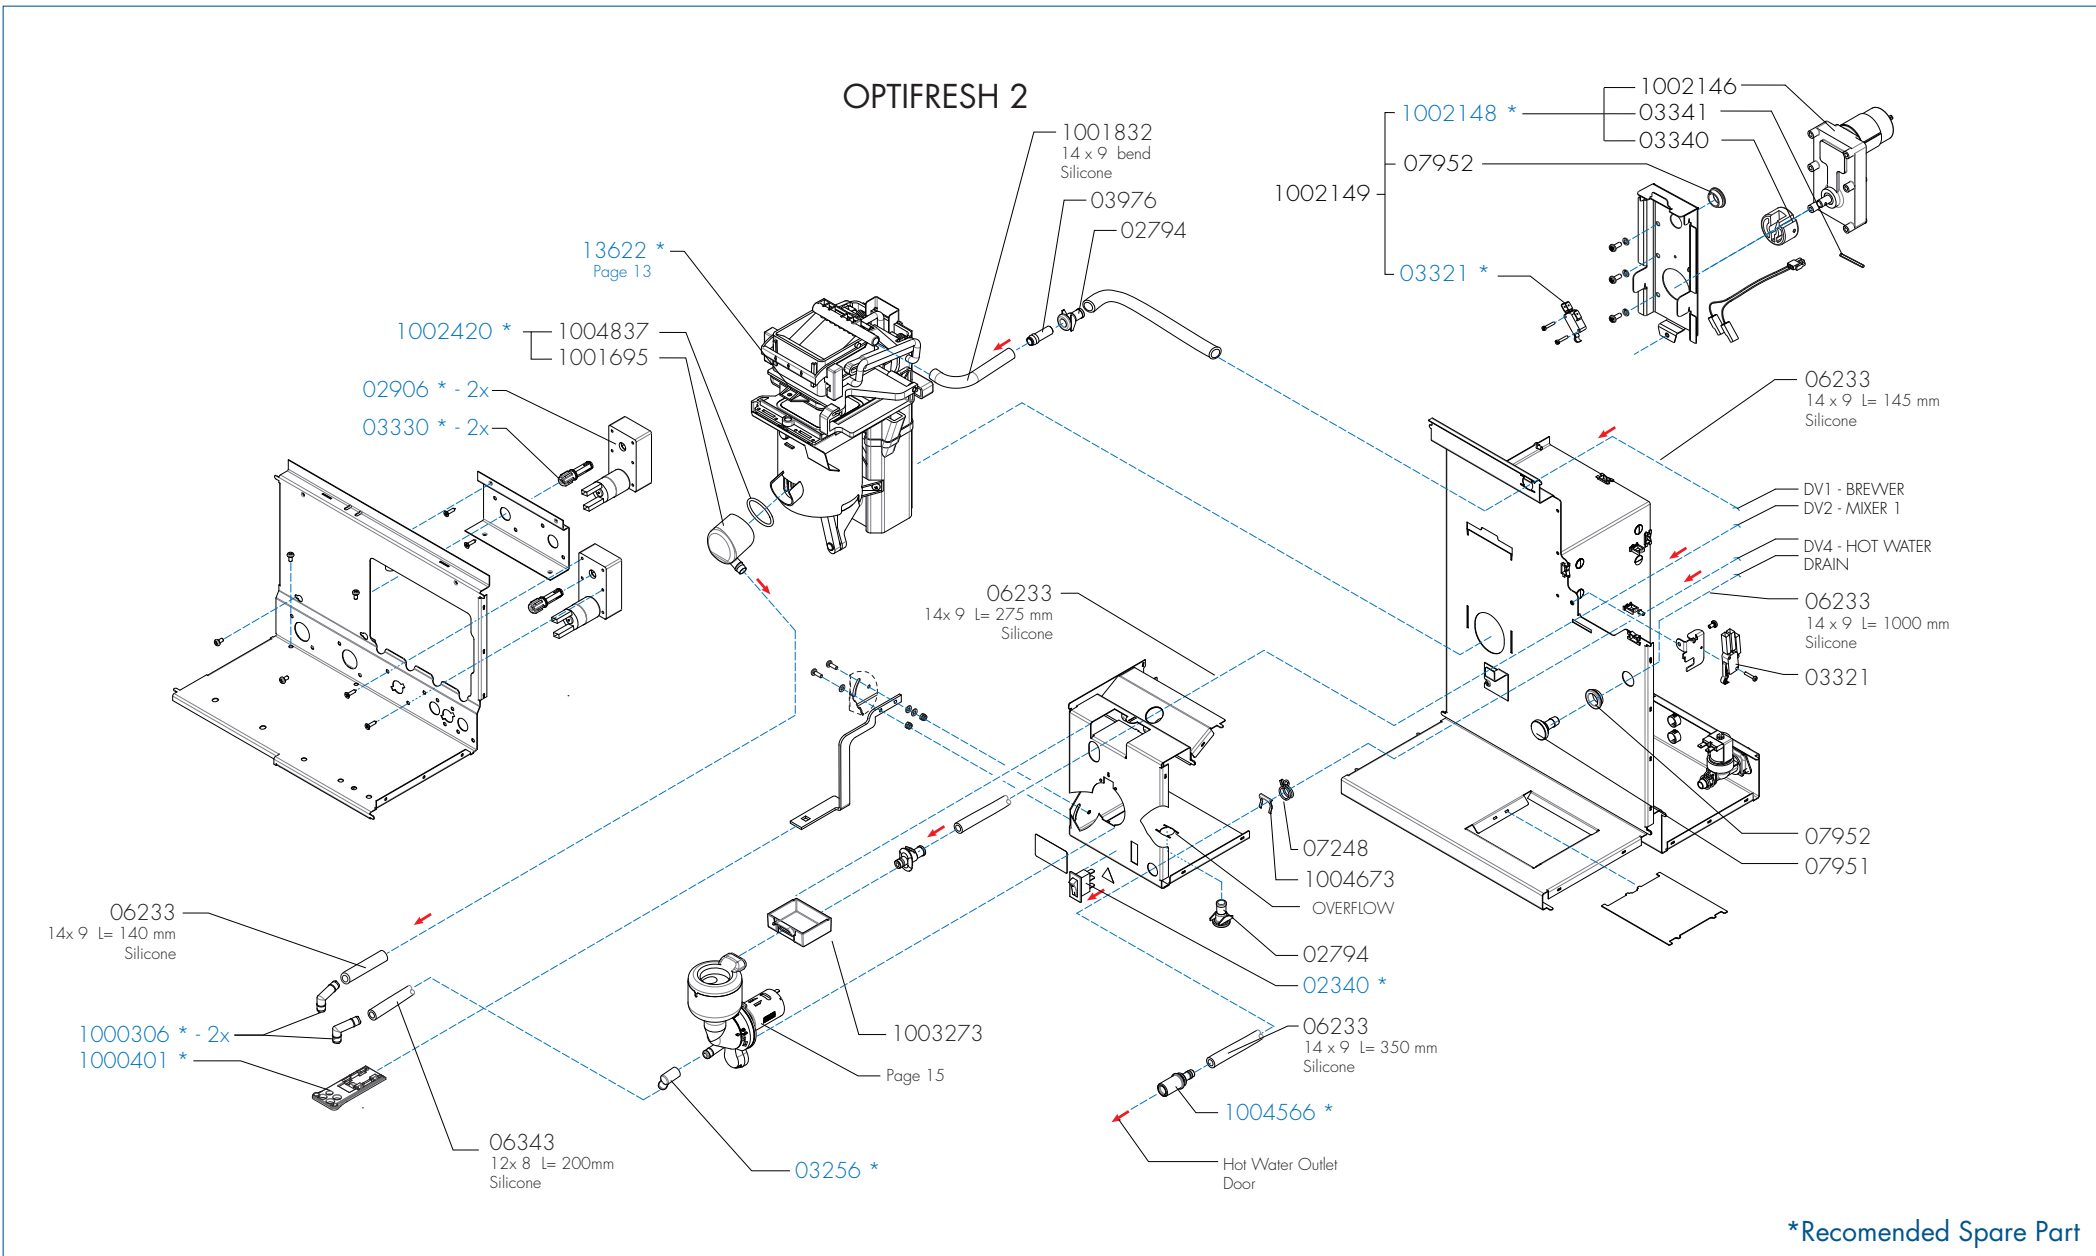

*Recommended Spare Part

Type : OPTIFRESH TOUCH	From mach. nr. : 1SA 13557	Page : 5 - 22	 www.animo.eu
Articlenumber : see page 1	Date : 05 - 2017	Rev : 0.3 (05-07-2017)	
Rated voltage : 1N~ 220-240V 50-60Hz 2275W	Drawer : FdB Date : 24-01-17	Spare Parts Info