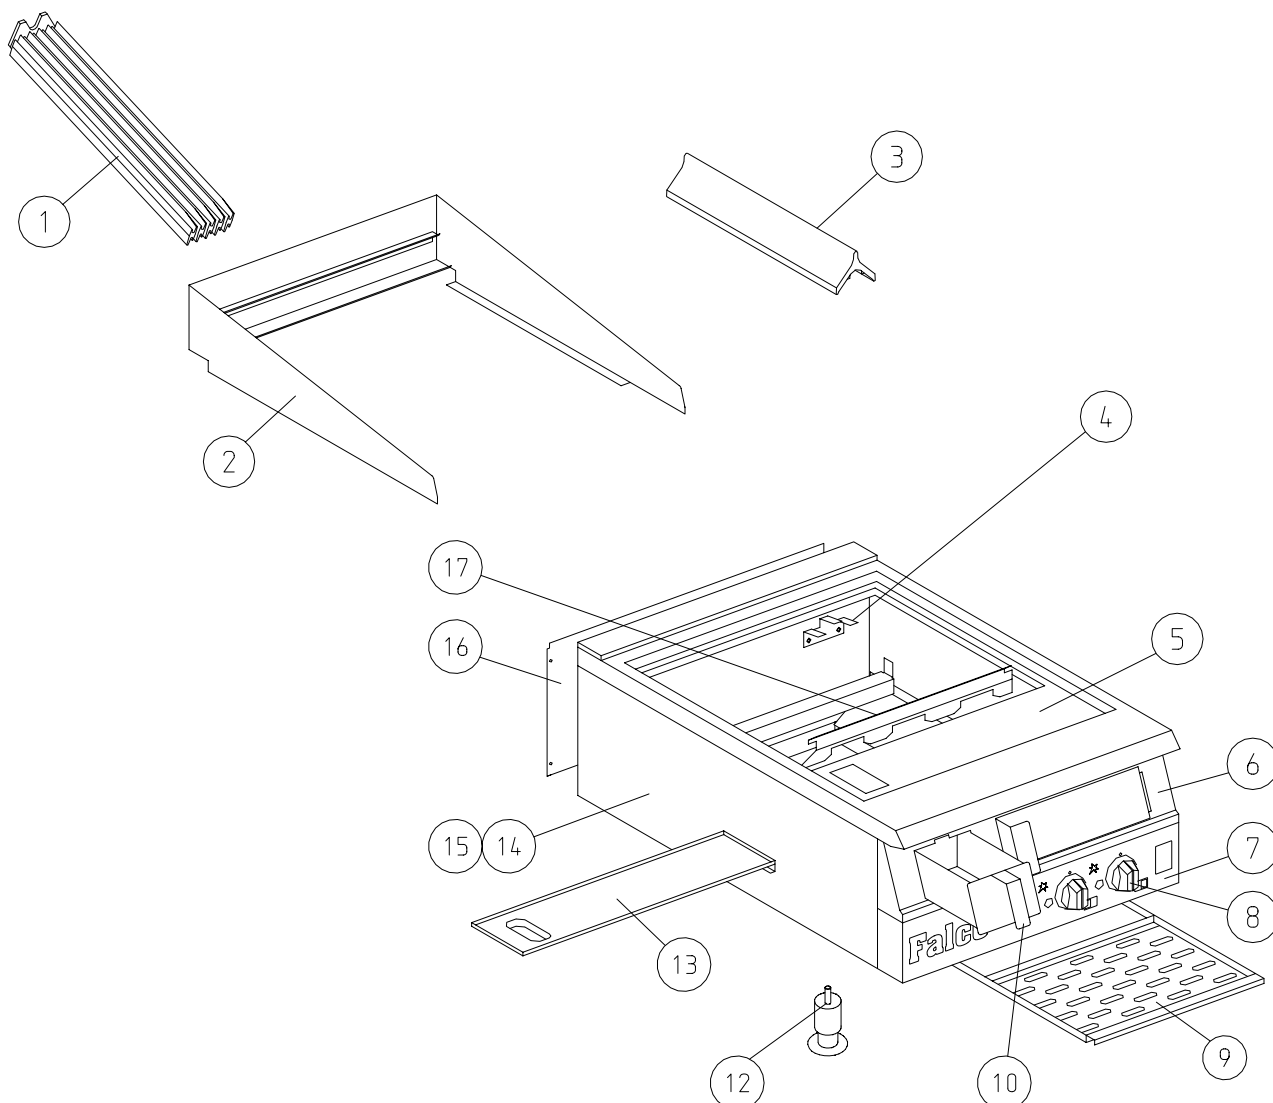

G2623 Chargrill

Fitments

Itm	Spares No	Description
1.	535950000	Branding grid
2.	535950008	Splash guard assembly
3.	535950001	Burner Radiant
4.	535970009	Burner support angle
5.	535950009	Hob assembly
6.	535950010	Upper front fascia assembly
7.	535950023	Lower front fascia (spark ign.)
7.	535950024	Lower front fascia (man. ign.)
8.	535820009	Control knob

Item	Spares No	Description
9.	535950011	Drip tray
10.	535950025	Fat jug assembly
11.	535820012	Magnetic door catch (not shown)
12.	535950026	Adjustable foot
13.	535950012	Spill tray
14.	535820015	Outer side panel - LH
15.	535820016	Outer side panel - RH
16.	535950013	Outer back panel
17.	535950014	Brander support angle