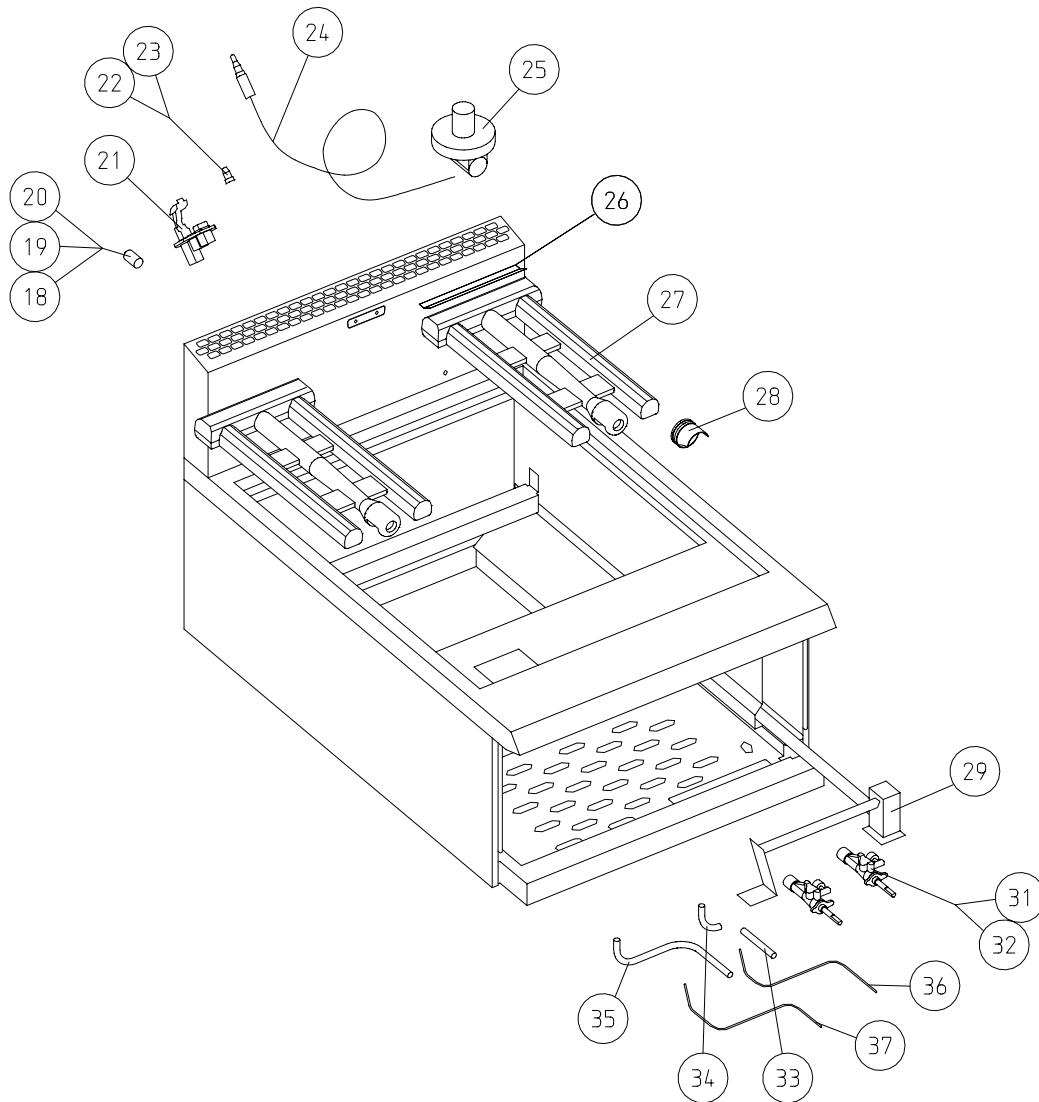

# Fitments

Itm	Spares No	Description
1.	535950000	Branding grid
2.	535820002	Splash guard assembly
3.	535950001	Burner Radiant
4.	535950002	Hearth assembly
5.	535820006	Hob assembly
6.	535820007	Upper front fascia assembly
7.	535820008	Lower front fascia
8.	535820009	Control knob

Item	Spares No	Description
9.	535950003	Drip tray
10.	535820011	Fat jug assembly
11.	535820012	Magnetic door catch (not shown)
12.	535820013	Adjustable foot
13.	535820014	Spill tray
14.	535820015	Outer side panel - LH
15.	535820016	Outer side panel - RH
16.	535820017	Outer back panel
17.	535820018	Flue panel

# Controls

Item	Spares No	Description
18.	535830012	Burner injector (natural gas)
19.	535820020	Injector holder (propane gas)
20.	535830013	Amal jet (propane gas)
21.	535820022	Pilot burner
22.	535820023	Pilot jet (natural gas)
23.	535820024	Pilot jet (propane gas)
24.	535820025	Thermocouple
25.	535820026	Gas governor (natural gas)
26.	535950004	Burner Shield

Item	Spares No	Description
27.	535950005	Burner
28.	535820028	Burner aeration shroud
29.	535820029	Float rail assembly
30.	535820030	Pressure test nipple (not shown)
31.	535820031	Gas control valve (natural gas)
32.	535820032	Gas control valve (propane gas)
33.	535820033	RH burner pipe (tap to elbow)
34.	535820034	RH burner pipe (elbow to burner)
35.	535820035	LH burner pipe
36.	535820036	RH pilot pipe
37.	535820037	LH pilot pipe