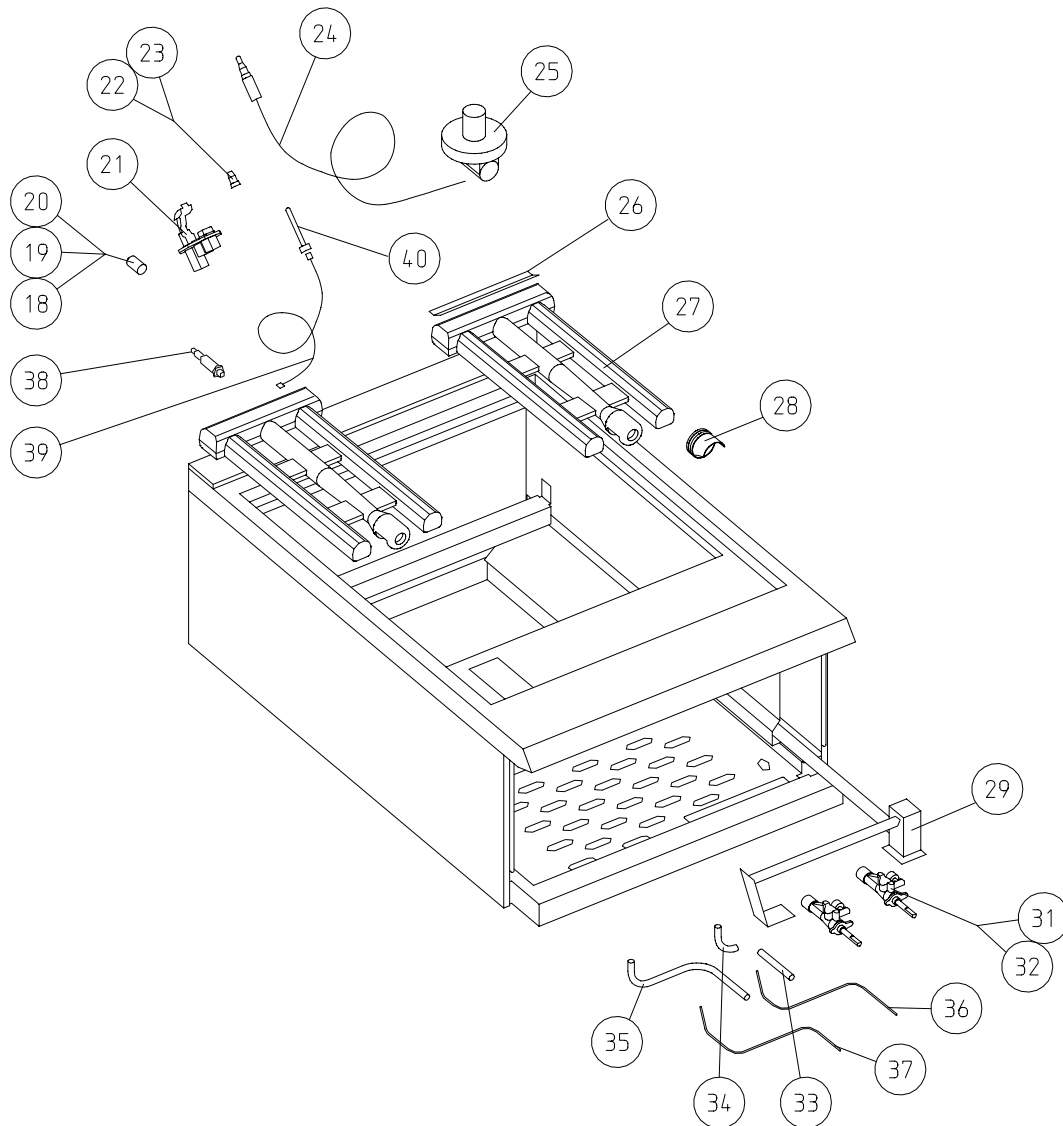

G2623 Chargrill

Controls

Item	Spares No	Description
18.	535820019	Burner injector (natural gas)
19.	535820020	Injector holder (propane gas)
20.	535820021	Amal jet (propane gas)
21.	535820022	Pilot burner
22.	535820023	Pilot jet (natural gas)
23.	535820024	Pilot jet (propane gas)
24.	535820025	Thermocouple
25.	535820026	Gas governor (natural gas)
26.	535950004	Burner shield
27.	535950005	Burner
28.	535820028	Burner aeration shroud
29.	535950015	Float rail assembly

Item	Spares No	Description
30.	535820030	Pressure test nipple (not shown)
31.	535820031	Gas control valve (natural gas)
32.	535820032	Gas control valve (propane gas)
33.	535820033	RH burner pipe (tap to elbow)
34.	535950016	RH burner pipe (elbow to burner)
35.	535950017	LH burner pipe
36.	535950018	RH pilot pipe
37.	535950019	LH pilot pipe
38.	535950020	Spark igniter
39.	535950021	Electrode lead (sp. ign. only)
40.	535950022	Pilot electrode (sp. ign. only)