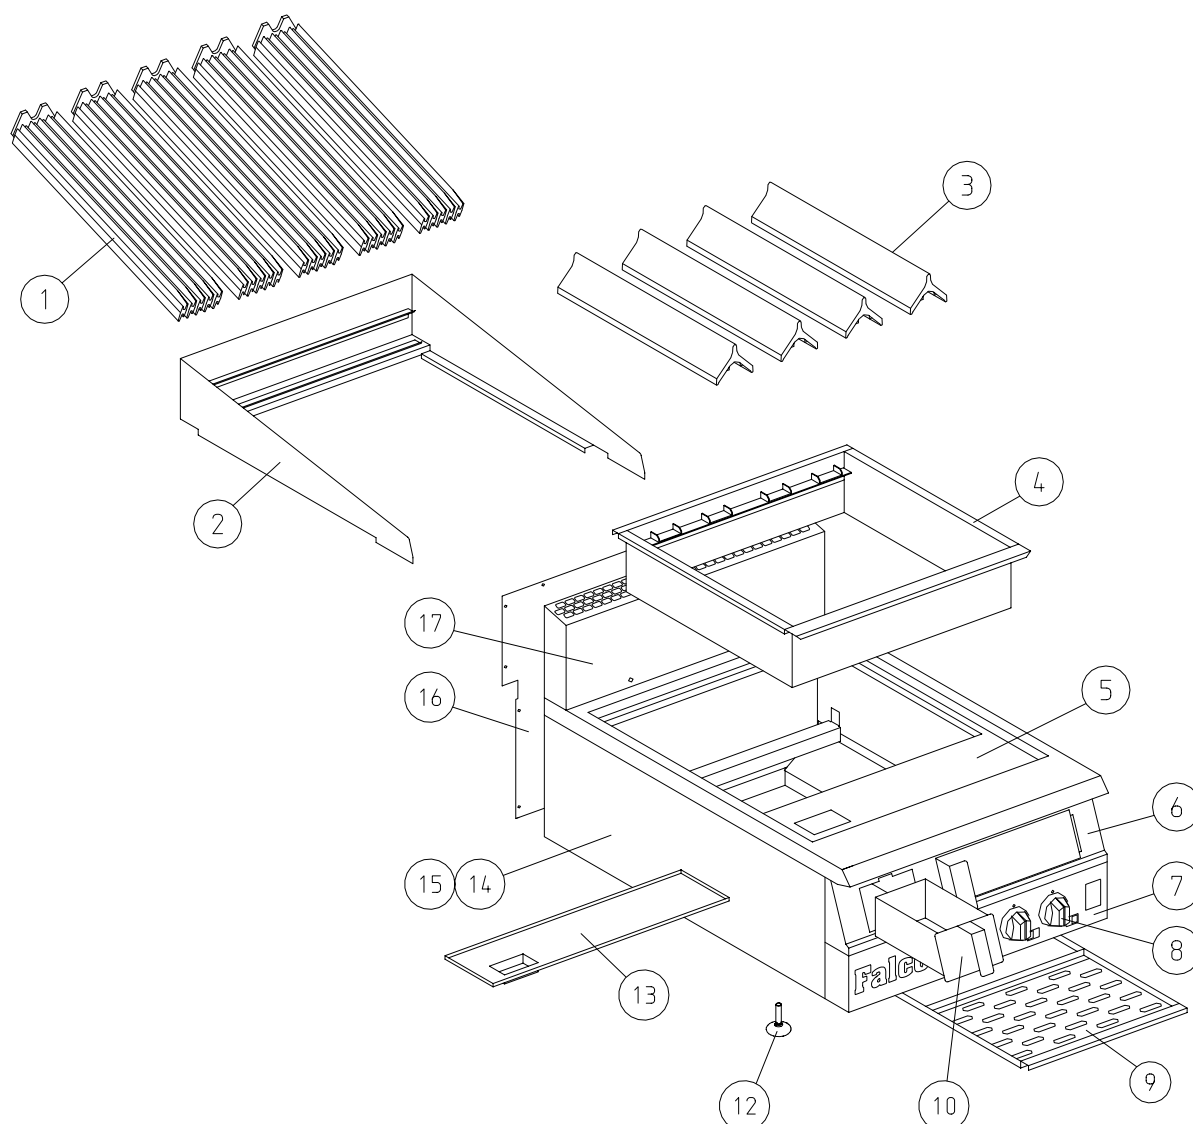

# Fitments

Itm	Spares No	Description
1.	535950000	Branding grid
2.	535820002	Splash guard assembly
3.	535950001	Burner Radiant
4.	535950002	Hearth assembly
5.	535820006	Hob assembly
6.	535820007	Upper front fascia assembly
7.	535820008	Lower front fascia
8.	535820009	Control knob

Item	Spares No	Description
9.	535950003	Drip tray
10.	535820011	Fat jug assembly
11.	535820012	Magnetic door catch (not shown)
12.	535820013	Adjustable foot
13.	535820014	Spill tray
14.	535820015	Outer side panel - LH
15.	535820016	Outer side panel - RH
16.	535820017	Outer back panel
17.	535820018	Flue panel