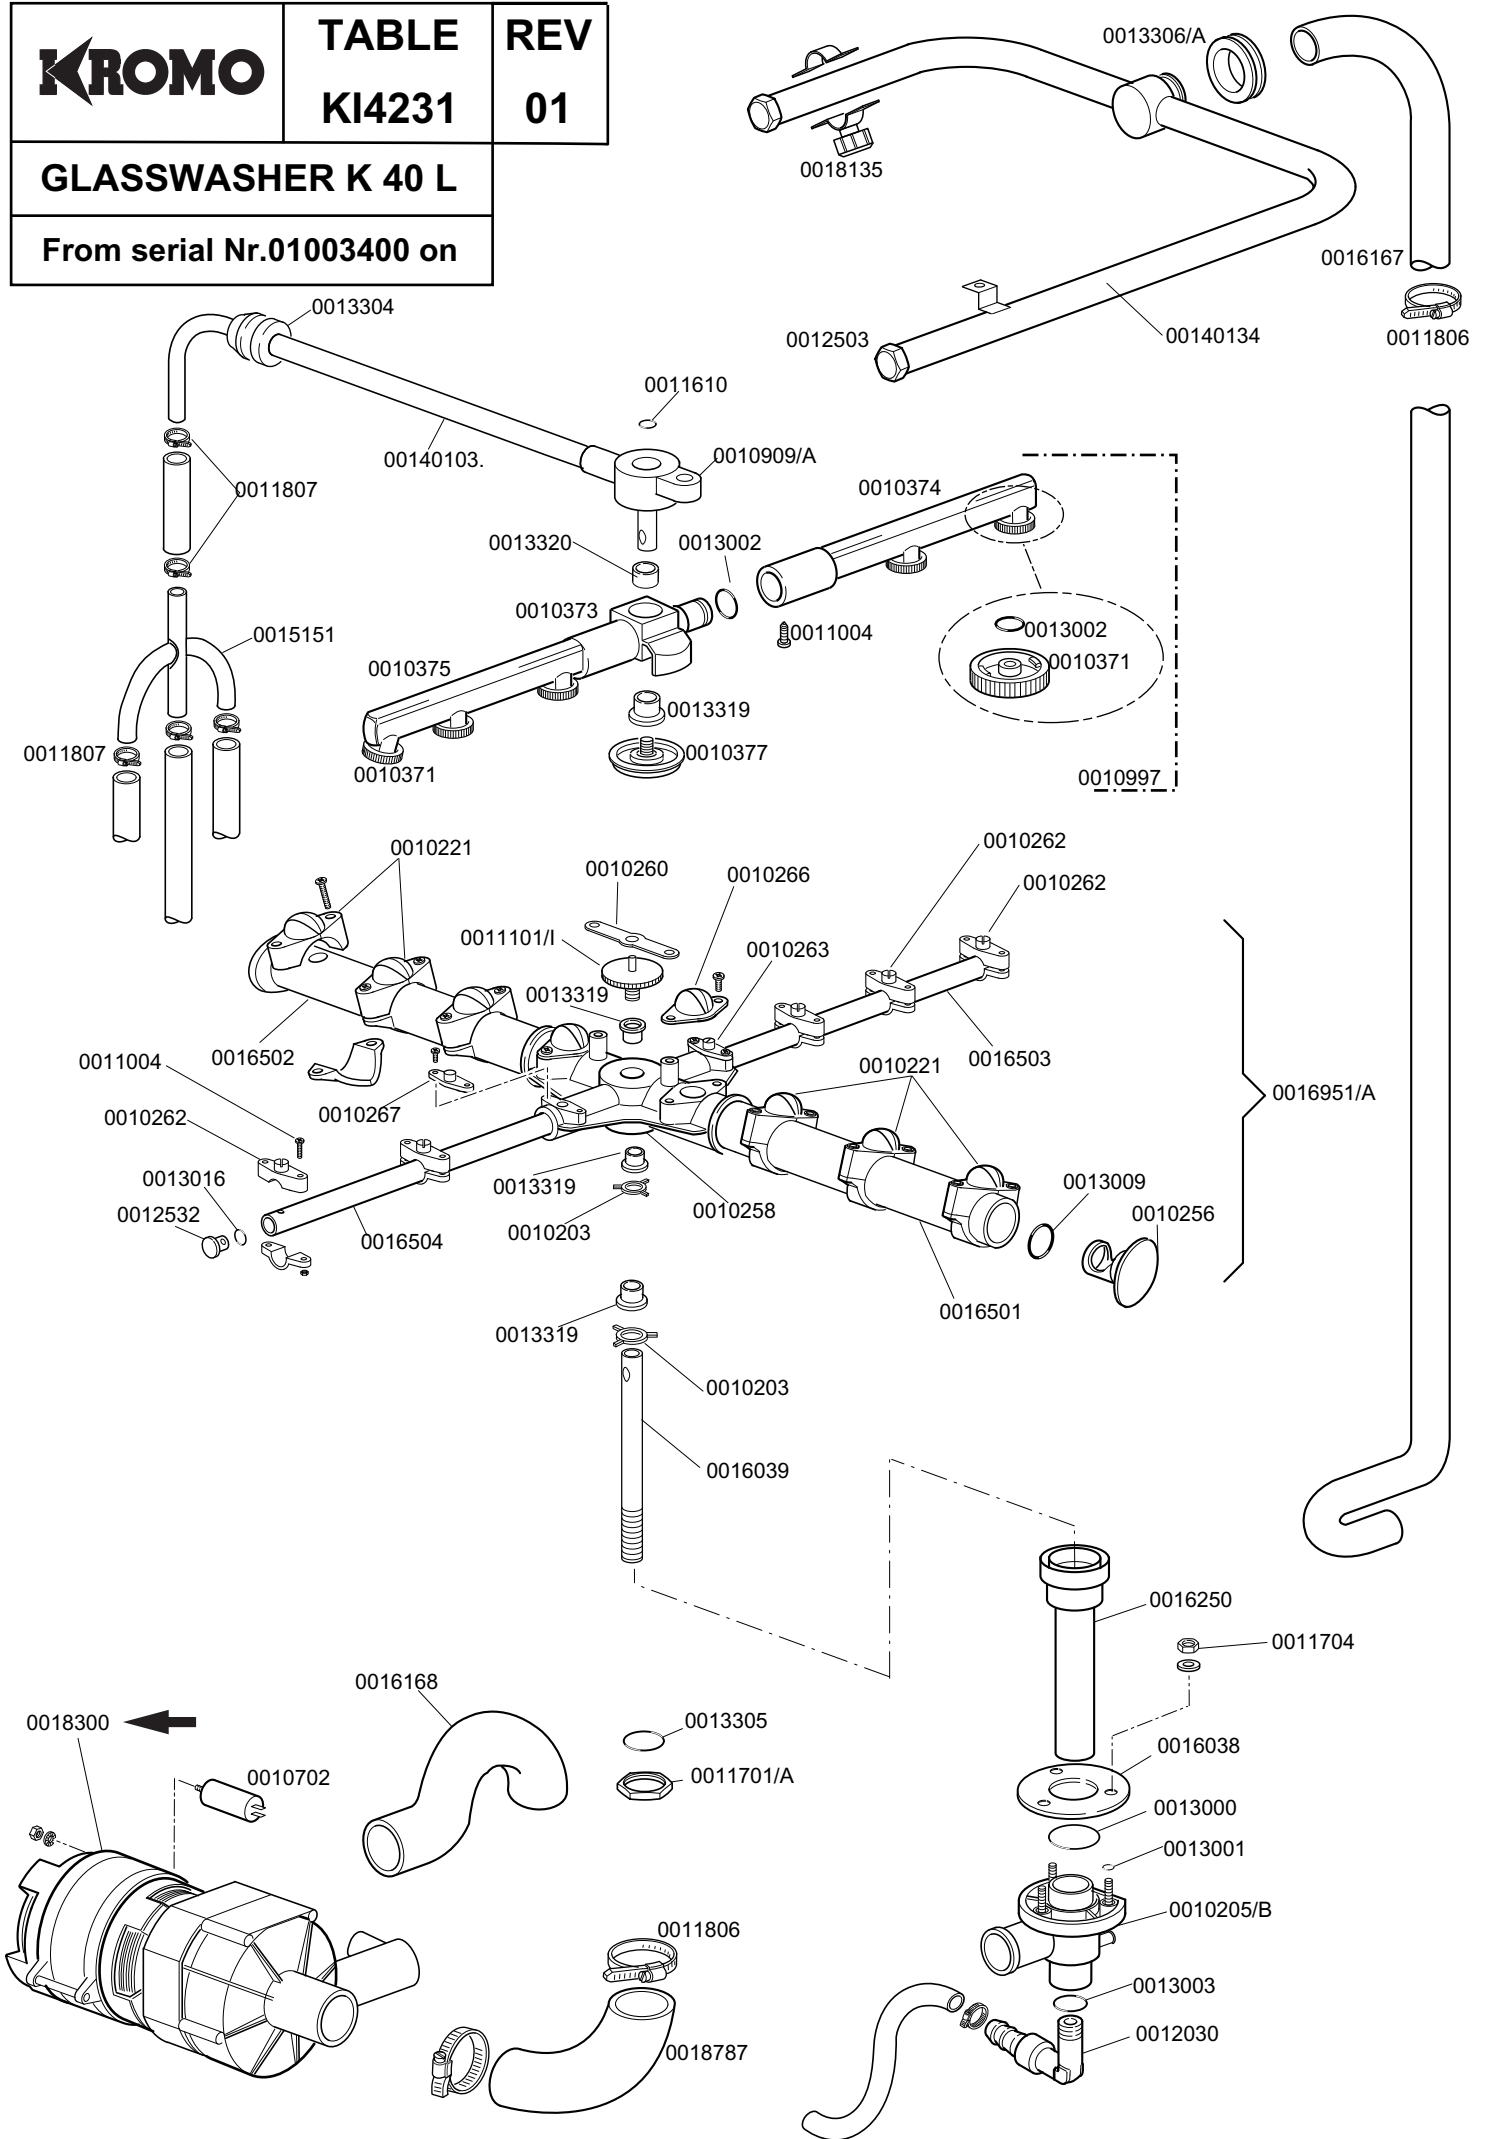

KROMO

**TABLE
KI4231**

**REV
01**

GLASSWASHER K 40 L

From serial Nr.01003400 on