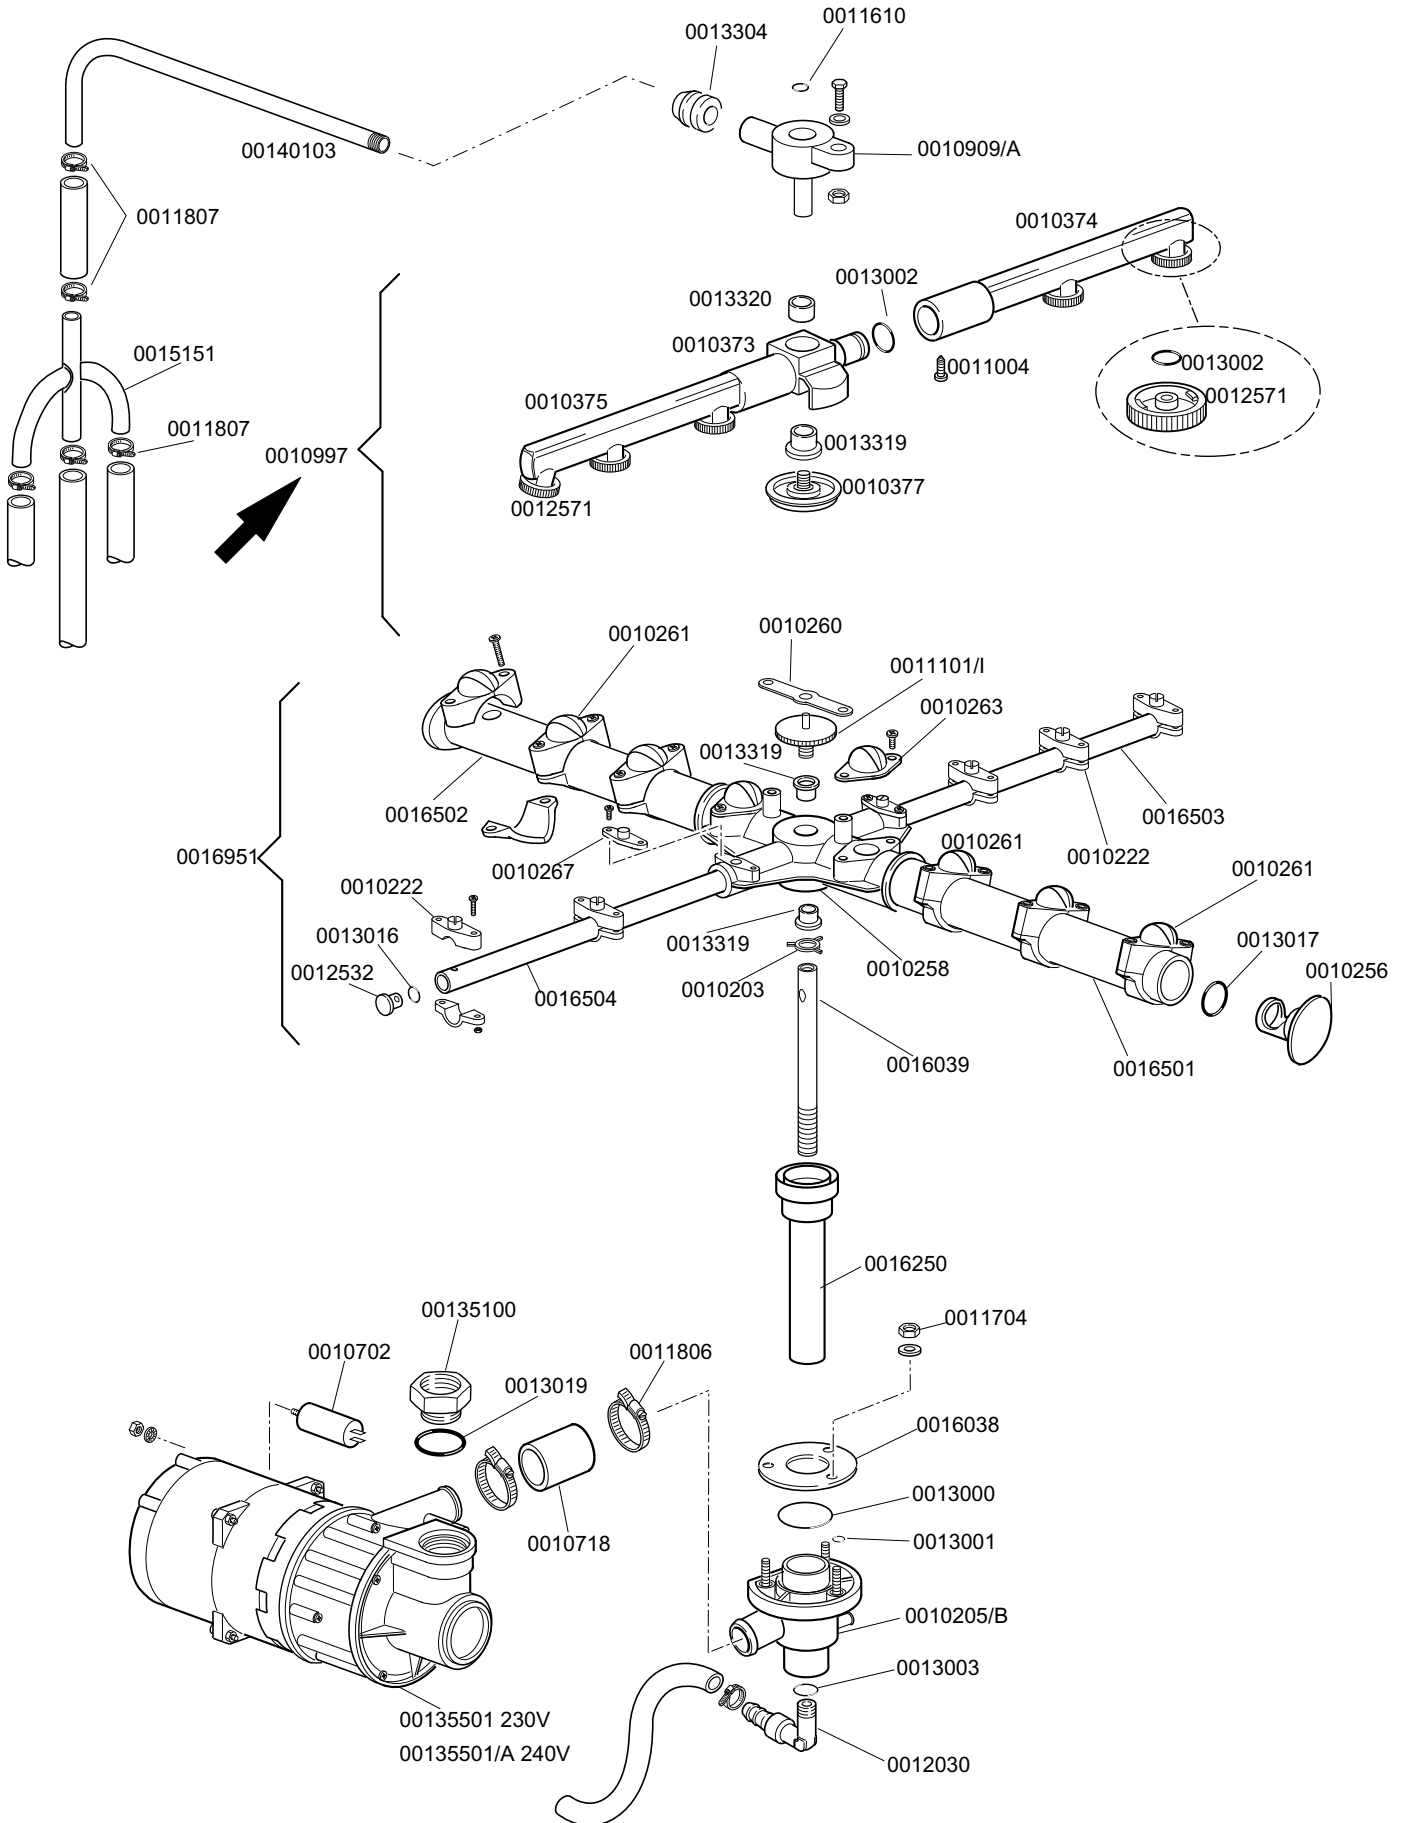

KROMO

**TABLE
KI4230**

**REV
01**

GLASSWASHER K 40