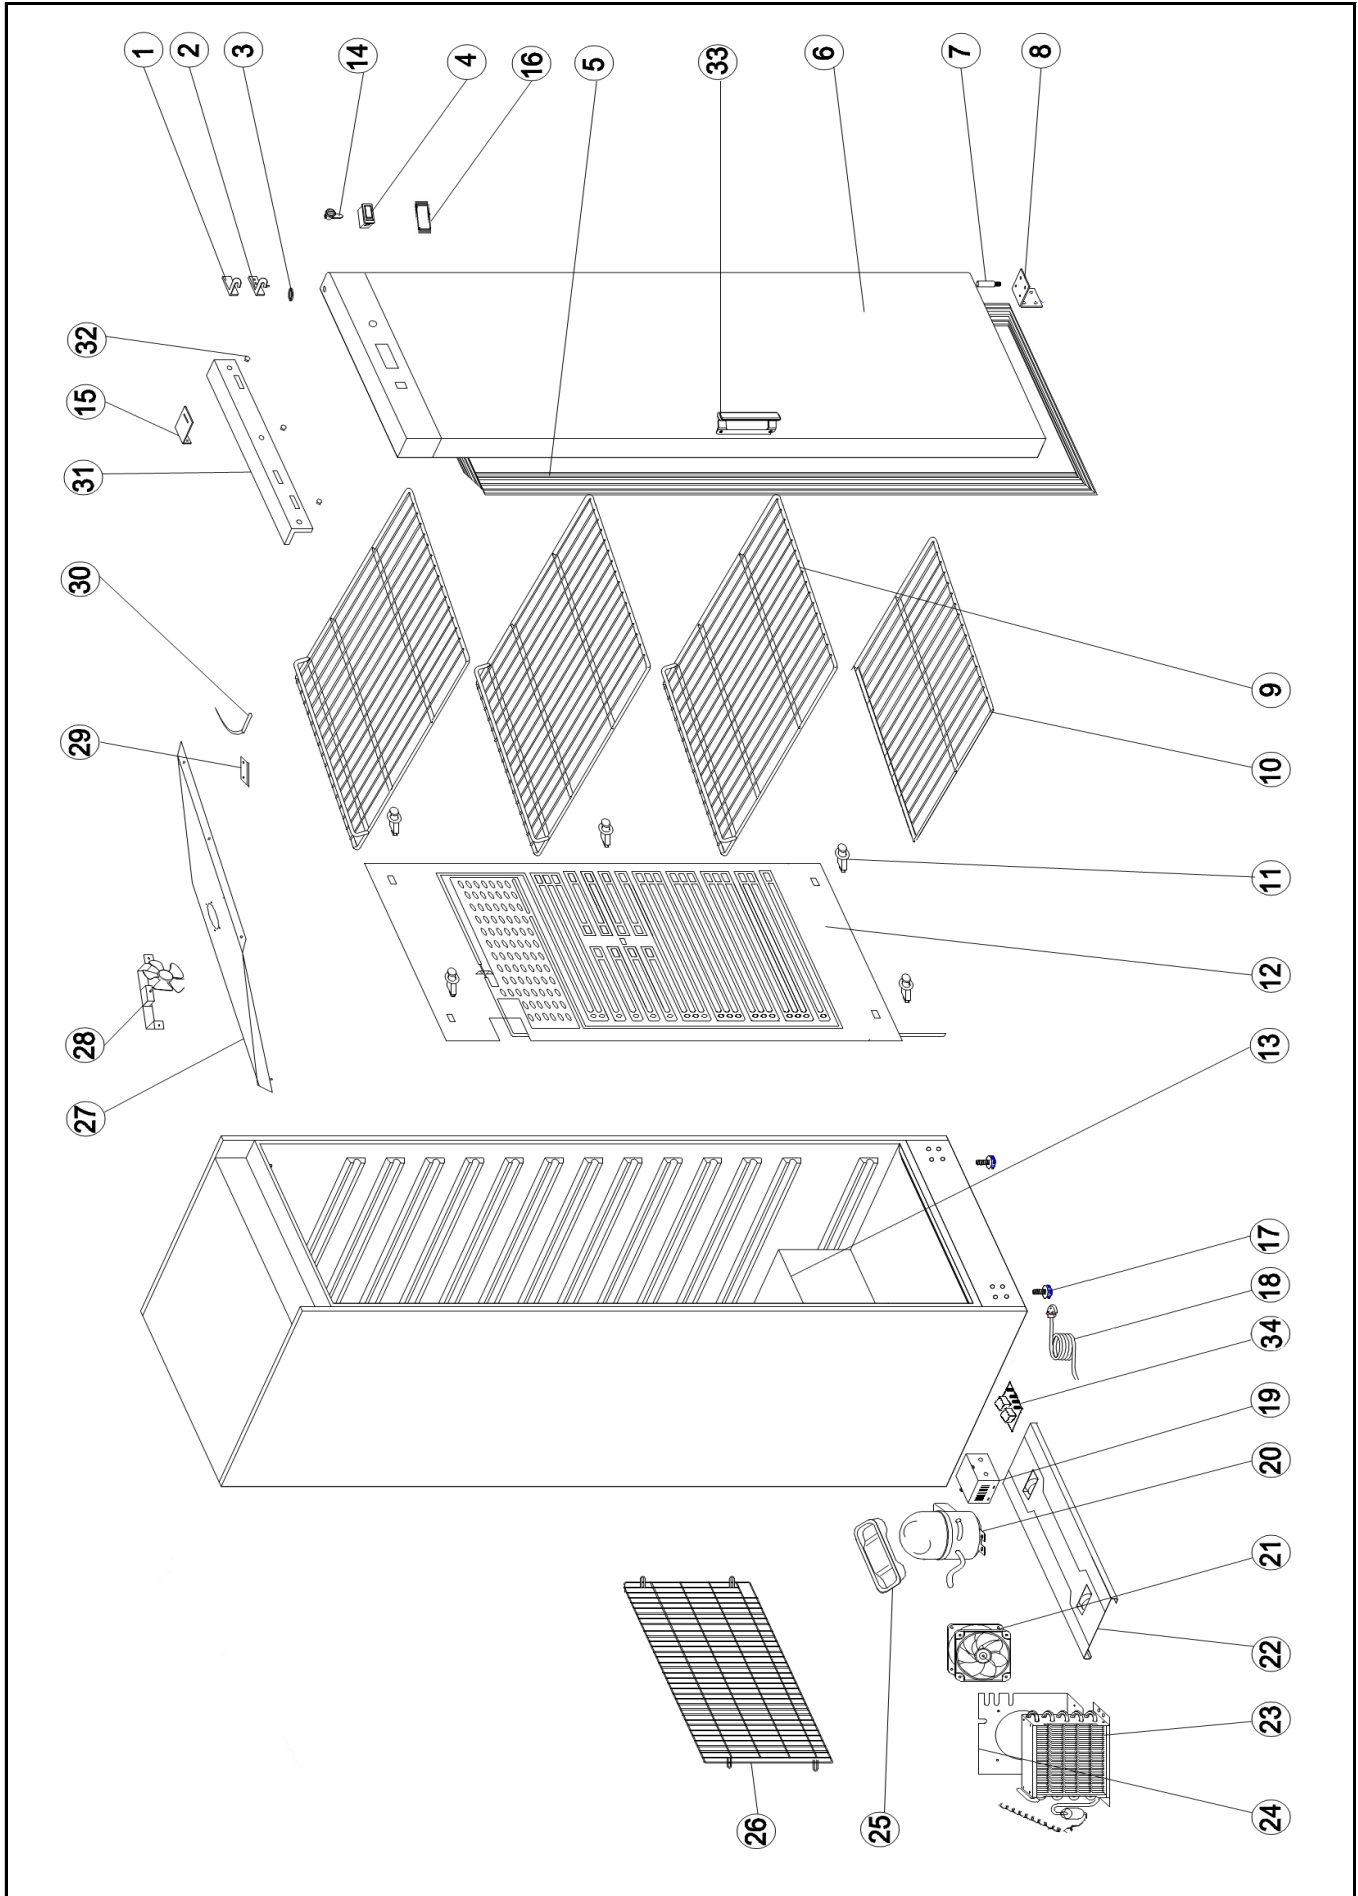

# SPARE PART LIST / ESPLOSO AKD200-400-600R \_ RSS