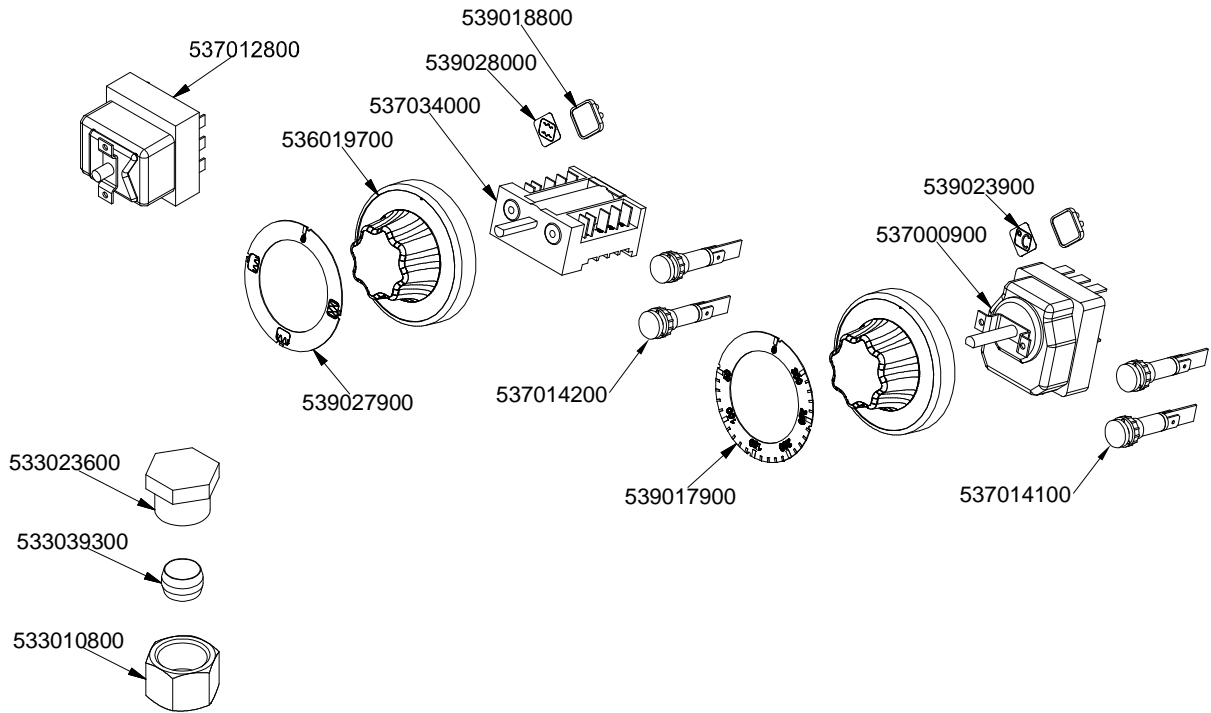

# SUPERLOTUS 70≥0602

CUCINE / RANGES / HERDE / CUISINIÈRES  
FORNO / OVEN / BACKOFEN / FOUR

ELETTRICO / ELECTRICAL / ELEKTRO / ELECTRIQUE / GN 2/1

560034901M00P00

**PCC-E CFC-E**

Page	Pos	Code	Description
001		532004100	FLUE GRID L=370 70LINE (RAF)
001		541134200	NEUTRAL LOW SPACER 78
001		541134400	LOW SPACER 78 1 GRID
001		541110900	GLAS UPPER PLATE PCC-78E
001		537019400	EL. PLATE PCC D250 1000+1400W 230V
001		537020001	REMAINING HEAT 4 PILOT LIGHTS UNIT
001		537027400	TERMINAL BLOCK THREEPHASE 40A
001		544173300	LEFT SIDE PANEL RANGE S.70
001		541104501	CONTROL PANEL CF4-78E CFC4-78E C
001		544173200	RIGHT SIDE PANEL RANGE S.70
001		536005200	INOX LEG 2" 120-180 M10
002		531013100	OVEN DOOR HANDLE OF 70/90-LINE
002		544186900	OVEN DOOR GN 2/1 S.70
002		531022800	LEFT OVEN DOOR HINGE S.70
002		544187100	OVEN INNER DOOR GN 2/1 S.70
002		531022900	HINGE DOOR WHEEL HOLDER S.70
002		531022700	RIGHT OVEN DOOR HINGE 70LINE
002		544187000	OVEN DOOR GN 3/1 S.70
002		541102300	GAS OVEN INNER DOOR GN 3/1 S.70
003		533037600	LOCK SPRING FOR BULB
003		536010800	OVEN GASKET GN 2/1 (1261)
003		531030500	LHD SUPPORT GRID FOR OVEN OF 70LINE
003		544198900	70 ELECTRICAL OVEN BOTTOM GN2/1
003		531030200	OVEN GRID GN 2/1 FOR 70 LINE
003		531030400	RHD SUPPORT GRID FOR OVEN OF 70LINE
004		537012800	SAFETY THERMOSTAT 420°C THREEPHASE
004		539018800	INDEX FOR OVEN KNOB
004		539028000	SELECTOR SIGN PLATE FOR OVEN
004		537034000	
004		536019700	BLACK KNOB §70 PIN §6*5
004		539023900	SIGN PLATE FOR OVEN TEMPERATURE
004		537000900	THERMOSTAT 50-320°C THREEPHASE
004		539027900	ADHESIV.GRADUATED DISC FOR SELECTOR
004		537014200	GREEN WARNING LIGHT 250V
004		539017900	ADHESIVE GRADUATED DISC FOR KNOB
004		537014100	WHITE WARNING LIGHT 250V
004		533023600	TAP PLUG §10 M16*1, 5CH19
004		533039300	BICONE §10
004		533010800	TUBE NUT D.10 M16*1,5
004		537025400	OVEN UPPER HEAT.EL.W700 V230 70LINE
004		537020901	HEATING ELEMENT 1200W 230V OVEN S70
005		539018900	INDEX FOR KNOB
005		537021500	REGULATOR FOR EL.PLATE 2CIRC.230V
005		536019700	BLACK KNOB §70 PIN §6*5
005		539018000	ADHESIVE GRAD.DISC 7POS.DOUBLE RED
005		537014100	WHITE WARNING LIGHT 250V