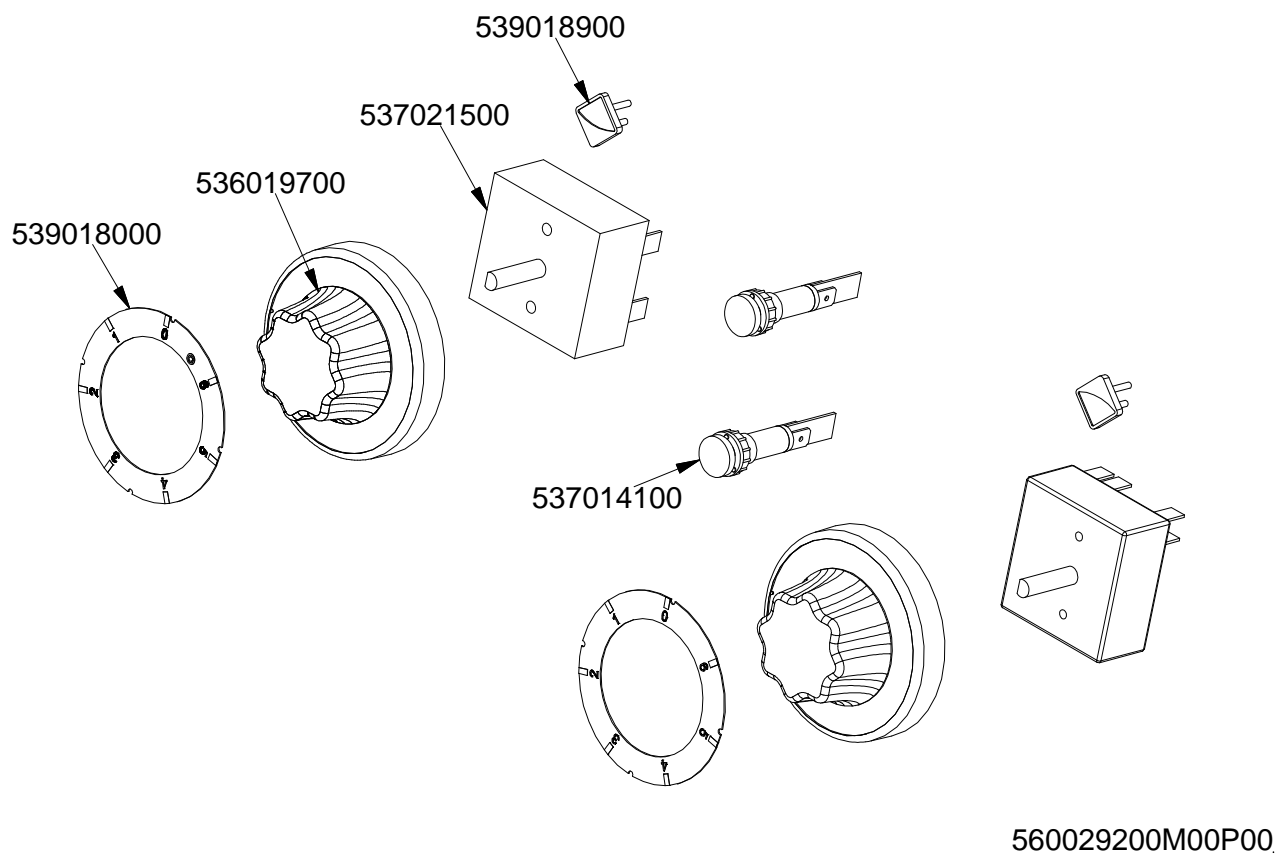

# SUPERLOTUS 70≥0602

CUCINE / RANGES / HERDE / CUISINIÈRES  
FORNO / OVEN / BACKOFEN / FOUR

ELETTRICO / ELECTRICAL / ELEKTRO / ELECTRIQUE / GN 2/1

560034901M00P00

**PCC-E CFC-E**

Page	Pos	Code	Description
001		532004100	FLUE GRID L=370 70LINE (RAF)
001		541134200	NEUTRAL LOW SPACER 78
001		541134400	LOW SPACER 78 1 GRID
001		541110900	GLAS UPPER PLATE PCC-78E
001		537019400	EL. PLATE PCC D250 1000+1400W 230V
001		537020001	REMAINING HEAT 4 PILOT LIGHTS UNIT
001		537027400	TERMINAL BLOCK THREEPHASE 40A
001		544173300	LEFT SIDE PANEL RANGE S.70
001		541104501	CONTROL PANEL CF4-78E CFC4-78E C
001		544173200	RIGHT SIDE PANEL RANGE S.70
001		536005200	INOX LEG 2" 120-180 M10
002		531013100	OVEN DOOR HANDLE OF 70/90-LINE
002		544186900	OVEN DOOR GN 2/1 S.70
002		531022800	LEFT OVEN DOOR HINGE S.70
002		544187100	OVEN INNER DOOR GN 2/1 S.70
002		531022900	HINGE DOOR WHEEL HOLDER S.70
002		531022700	RIGHT OVEN DOOR HINGE 70LINE
002		544187000	OVEN DOOR GN 3/1 S.70
002		541102300	GAS OVEN INNER DOOR GN 3/1 S.70
003		533037600	LOCK SPRING FOR BULB
003		536010800	OVEN GASKET GN 2/1 (1261)
003		531030500	LHD SUPPORT GRID FOR OVEN OF 70LINE
003		544198900	70 ELECTRICAL OVEN BOTTOM GN2/1
003		531030200	OVEN GRID GN 2/1 FOR 70 LINE
003		531030400	RHD SUPPORT GRID FOR OVEN OF 70LINE
004		537012800	SAFETY THERMOSTAT 420°C THREEPHASE
004		539018800	INDEX FOR OVEN KNOB
004		539028000	SELECTOR SIGN PLATE FOR OVEN
004		537034000	
004		536019700	BLACK KNOB §70 PIN §6*5
004		539023900	SIGN PLATE FOR OVEN TEMPERATURE
004		537000900	THERMOSTAT 50-320°C THREEPHASE
004		539027900	ADHESIV.GRADUATED DISC FOR SELECTOR
004		537014200	GREEN WARNING LIGHT 250V
004		539017900	ADHESIVE GRADUATED DISC FOR KNOB
004		537014100	WHITE WARNING LIGHT 250V
004		533023600	TAP PLUG §10 M16*1, 5CH19
004		533039300	BICONE §10
004		533010800	TUBE NUT D.10 M16*1,5
004		537025400	OVEN UPPER HEAT.EL.W700 V230 70LINE
004		537020901	HEATING ELEMENT 1200W 230V OVEN S70
005		539018900	INDEX FOR KNOB
005		537021500	REGULATOR FOR EL.PLATE 2CIRC.230V
005		536019700	BLACK KNOB §70 PIN §6*5
005		539018000	ADHESIVE GRAD.DISC 7POS.DOUBLE RED
005		537014100	WHITE WARNING LIGHT 250V