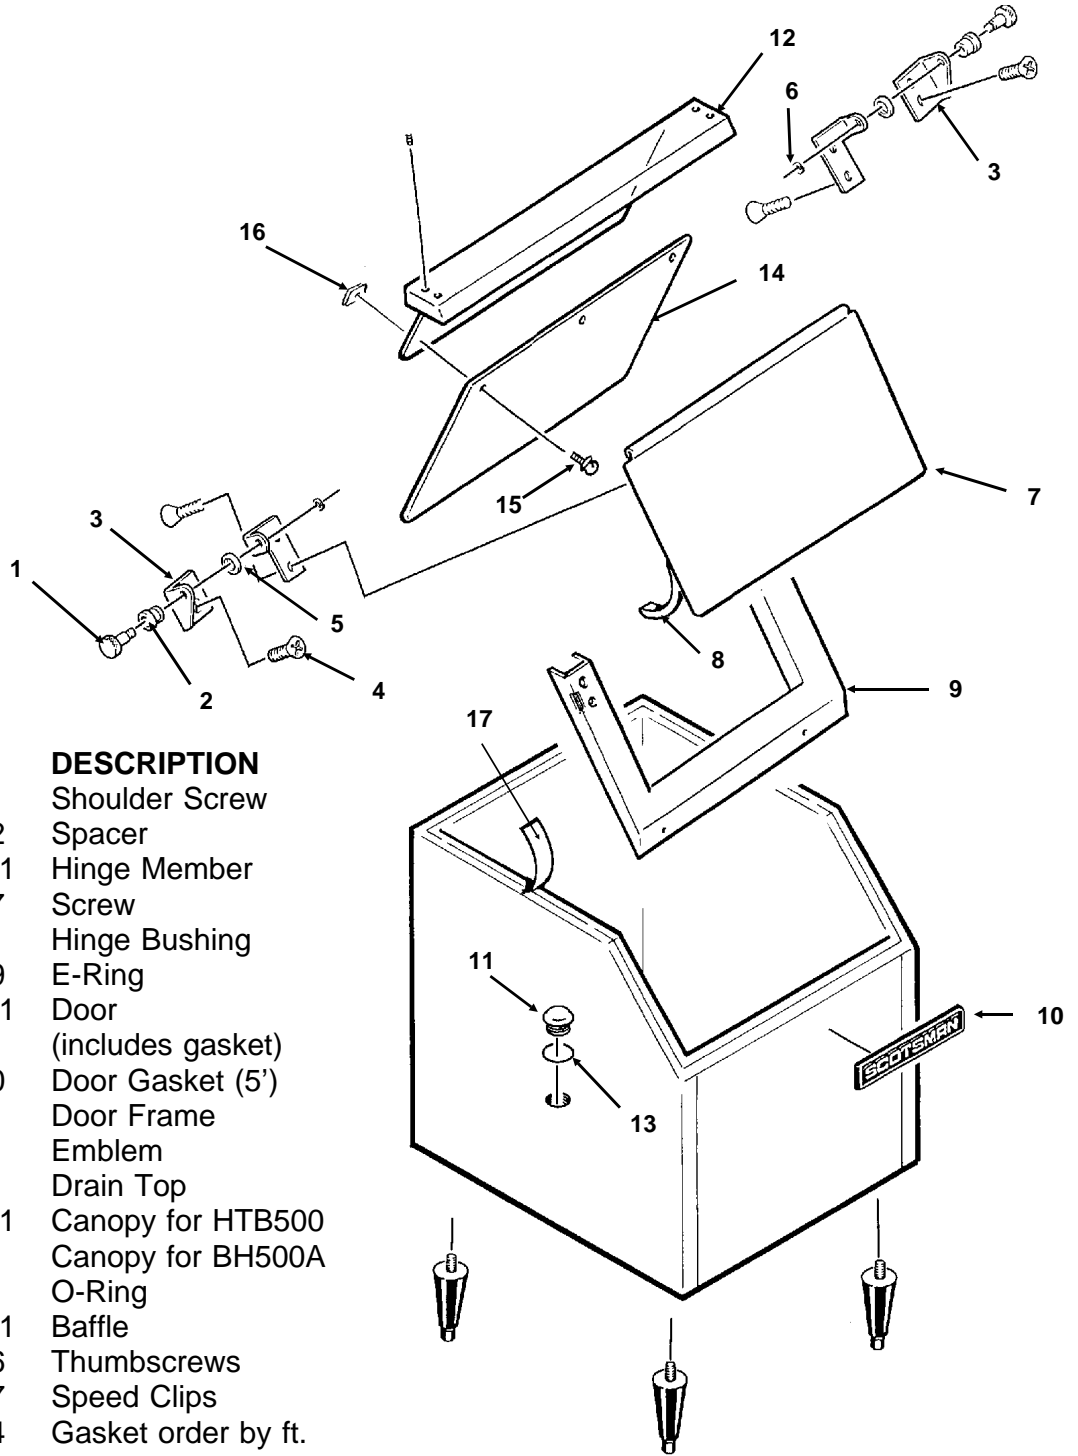

Bins and Accessories Service Parts

HTB500/BH500A

ITEM NUMBER	PART NUMBER	DESCRIPTION
1	02-2806-01	Shoulder Screw
2	02-2380-02	Spacer
3	A31248-001	Hinge Member
4	03-1404-07	Screw
5	02-2380-01	Hinge Bushing
6	03-1539-09	E-Ring
7	A32648-001	Door (includes gasket)
8	13-0595-00	Door Gasket (5')
9	02-2857-01	Door Frame
10	15-0711-01	Emblem
11	02-2809-01	Drain Top
12	A32317-001	Canopy for HTB500
	no number	Canopy for BH500A
13	13-0617-11	O-Ring
14	A32580-001	Baffle
15	03-0727-06	Thumbscrews
16	03-1423-07	Speed Clips
17	19-0503-04	Gasket order by ft.