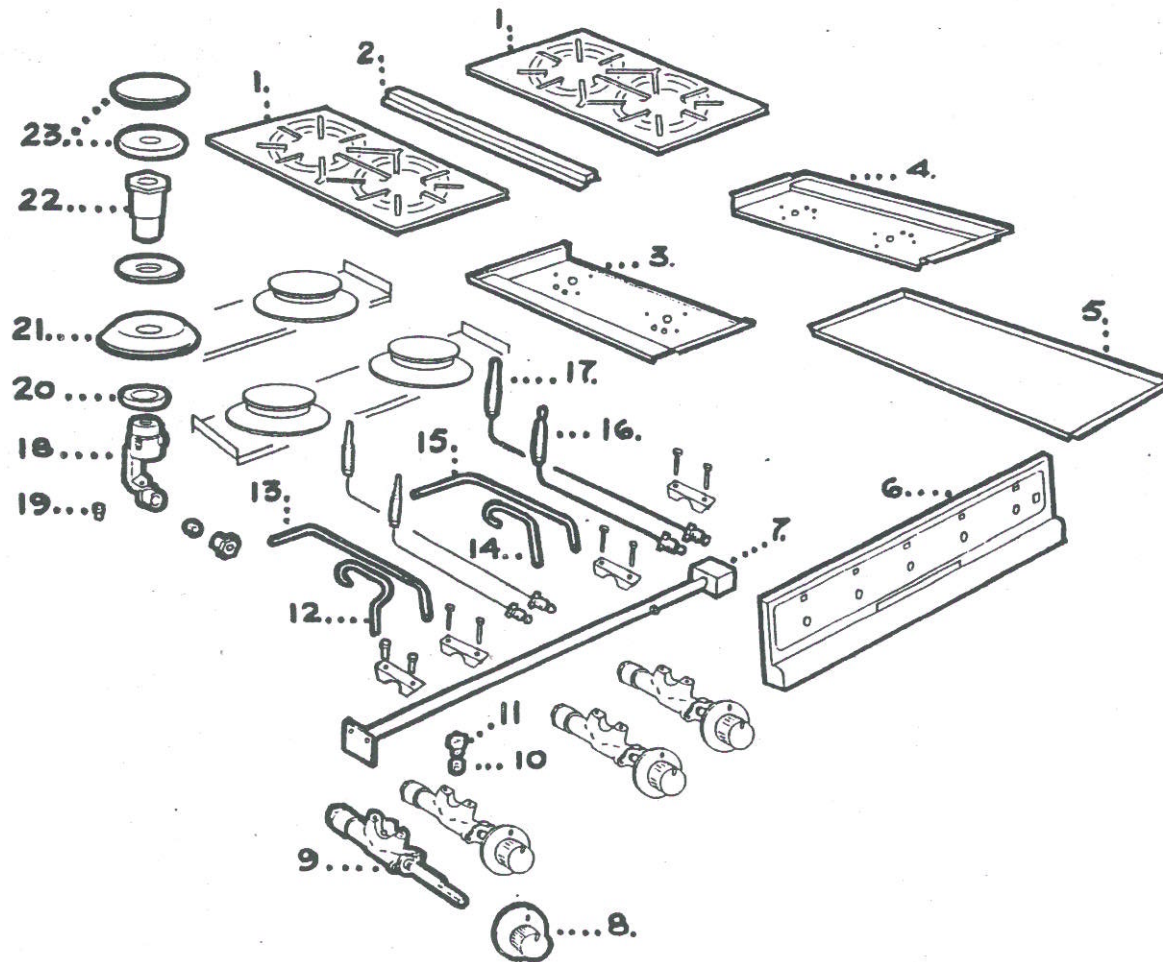

G350/1 & 2 (CE) Range – Fitments

	Part No.	Description
1	539220110	Flue Rear Trim
2	539210510	Flue Grid
3	539220100	Flue Front
4	539210600	Flue Trim L/H
5	539210610	Flue Trim R/H
6	539210620	Hob Trim L/H
7	539210630	Hob Trim R/H
8	539210590	Front Hob Rail
9	539210770	Hinge – Top L/H
9a	539210780	Hinge – Top R/H
10	539110031	Door Catch Keeper
11	539210700	Oven Shelf Hanger
12	539210730	Hanger Bracket
13	539210710	Oven Bottom Tray
14	539210790	Hinge – Bottom L/H
14a	539210800	Hinge – Bottom R/H
15	539220030	Adjustable Leg
16	539210640	Side Panel L/H
16a	539210650	Side Panel R/H
17	539220120	Door Assembly L/H
	539220150	Door Handle
18	539210700	Oven Grid Shelf
19	539210170	Door Assembly R/H
20	539110020	Vertical Door Seal c/w Clips
21	539210690	Vertical Door Seal Channel
22	539110010	Horizontal Door Seal c/w Clips
23	539210680	Horizontal Door Seal Channel
24	539210741	Door Catch

G350/1 (CE) Open Top Pipework & Controls

	Part No.	Description
1	539220080	Pan Support L/H
	539220090	Pan Support R/H
2	539210550	Hob Spacer
3	539220300	Spillage Tray L/H
4	539220310	Spillage Tray R/H
5	539210720	Top Drip Tray
6	539110759	Control Panel
7	539220220	Manifold Assembly
8	539220350	Control Knob
9	539220360	Control Valve – Nat Gas
	539220365	Control Valve – Propane
10	531101360	8mm Olive
11	531101350	M12 Internal Compression Nut
12	539220250	Supply Pipe – Front L/H – c/w 8mm Olives
13	539220270	Supply Pipe – Rear L/H – c/w 8mm Olives
14	539220260	Supply Pipe – Front R/H – c/w 8mm Olives
15	539220280	Supply Pipe – Rear R/H – c/w 8mm Olives
16	539220340	Thermocouple – Front
17	539220330	Thermocouple – Rear
18	539220390	Injector Holder – Nat Gas
	539220395	Injector Holder – Propane
19	539220400	Injector – Nat Gas
	539220405	Injector – Propane
20	531101370	Locking Ring
21	539221264	Burner Base
22	539110070	Venturi
23	539220420	Burner Cap Assembly