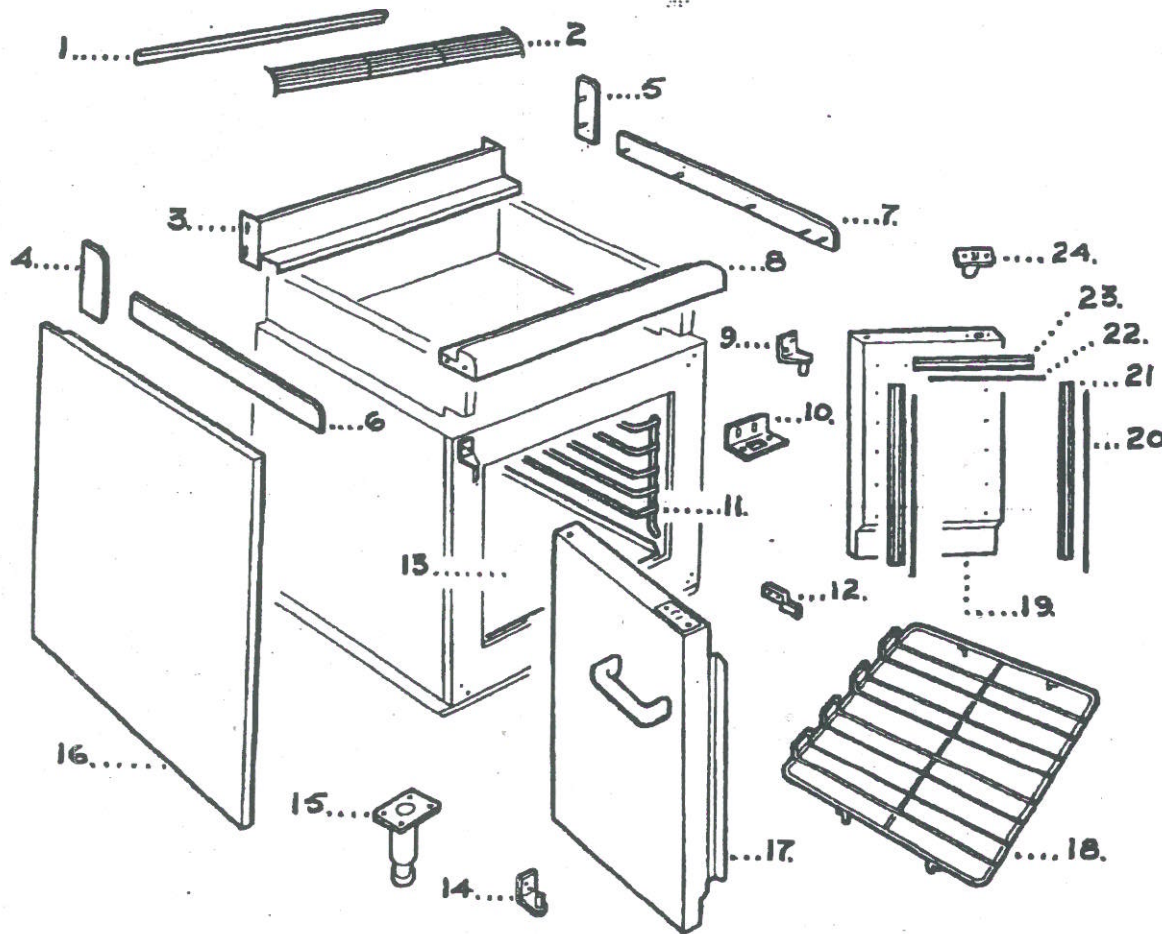

G350/1 & 2 (CE) Range – Fitments

	Part No.	Description
1	539220110	Flue Rear Trim
2	539210510	Flue Grid
3	539220100	Flue Front
4	539210600	Flue Trim L/H
5	539210610	Flue Trim R/H
6	539210620	Hob Trim L/H
7	539210630	Hob Trim R/H
8	539210590	Front Hob Rail
9	539210770	Hinge – Top L/H
9a	539210780	Hinge – Top R/H
10	539110031	Door Catch Keeper
11	539210700	Oven Shelf Hanger
12	539210730	Hanger Bracket
13	539210710	Oven Bottom Tray
14	539210790	Hinge – Bottom L/H
14a	539210800	Hinge – Bottom R/H
15	539220030	Adjustable Leg
16	539210640	Side Panel L/H
16a	539210650	Side Panel R/H
17	539220120	Door Assembly L/H
	539220150	Door Handle
18	539210700	Oven Grid Shelf
19	539210170	Door Assembly R/H
20	539110020	Vertical Door Seal c/w Clips
21	539210690	Vertical Door Seal Channel
22	539110010	Horizontal Door Seal c/w Clips
23	539210680	Horizontal Door Seal Channel
24	539210741	Door Catch

G350/1 (CE) Open Top Pipework & Controls

	Part No.	Description
1	539220080	Pan Support L/H
	539220090	Pan Support R/H
2	539210550	Hob Spacer
3	539220300	Spillage Tray L/H
4	539220310	Spillage Tray R/H
5	539210720	Top Drip Tray
6	539110759	Control Panel
7	539220220	Manifold Assembly
8	539220350	Control Knob
9	539220360	Control Valve – Nat Gas
	539220365	Control Valve – Propane
10	531101360	8mm Olive
11	531101350	M12 Internal Compression Nut
12	539220250	Supply Pipe – Front L/H – c/w 8mm Olives
13	539220270	Supply Pipe – Rear L/H – c/w 8mm Olives
14	539220260	Supply Pipe – Front R/H – c/w 8mm Olives
15	539220280	Supply Pipe – Rear R/H – c/w 8mm Olives
16	539220340	Thermocouple – Front
17	539220330	Thermocouple – Rear
18	539220390	Injector Holder – Nat Gas
	539220395	Injector Holder – Propane
19	539220400	Injector – Nat Gas
	539220405	Injector – Propane
20	531101370	Locking Ring
21	539221264	Burner Base
22	539110070	Venturi
23	539220420	Burner Cap Assembly