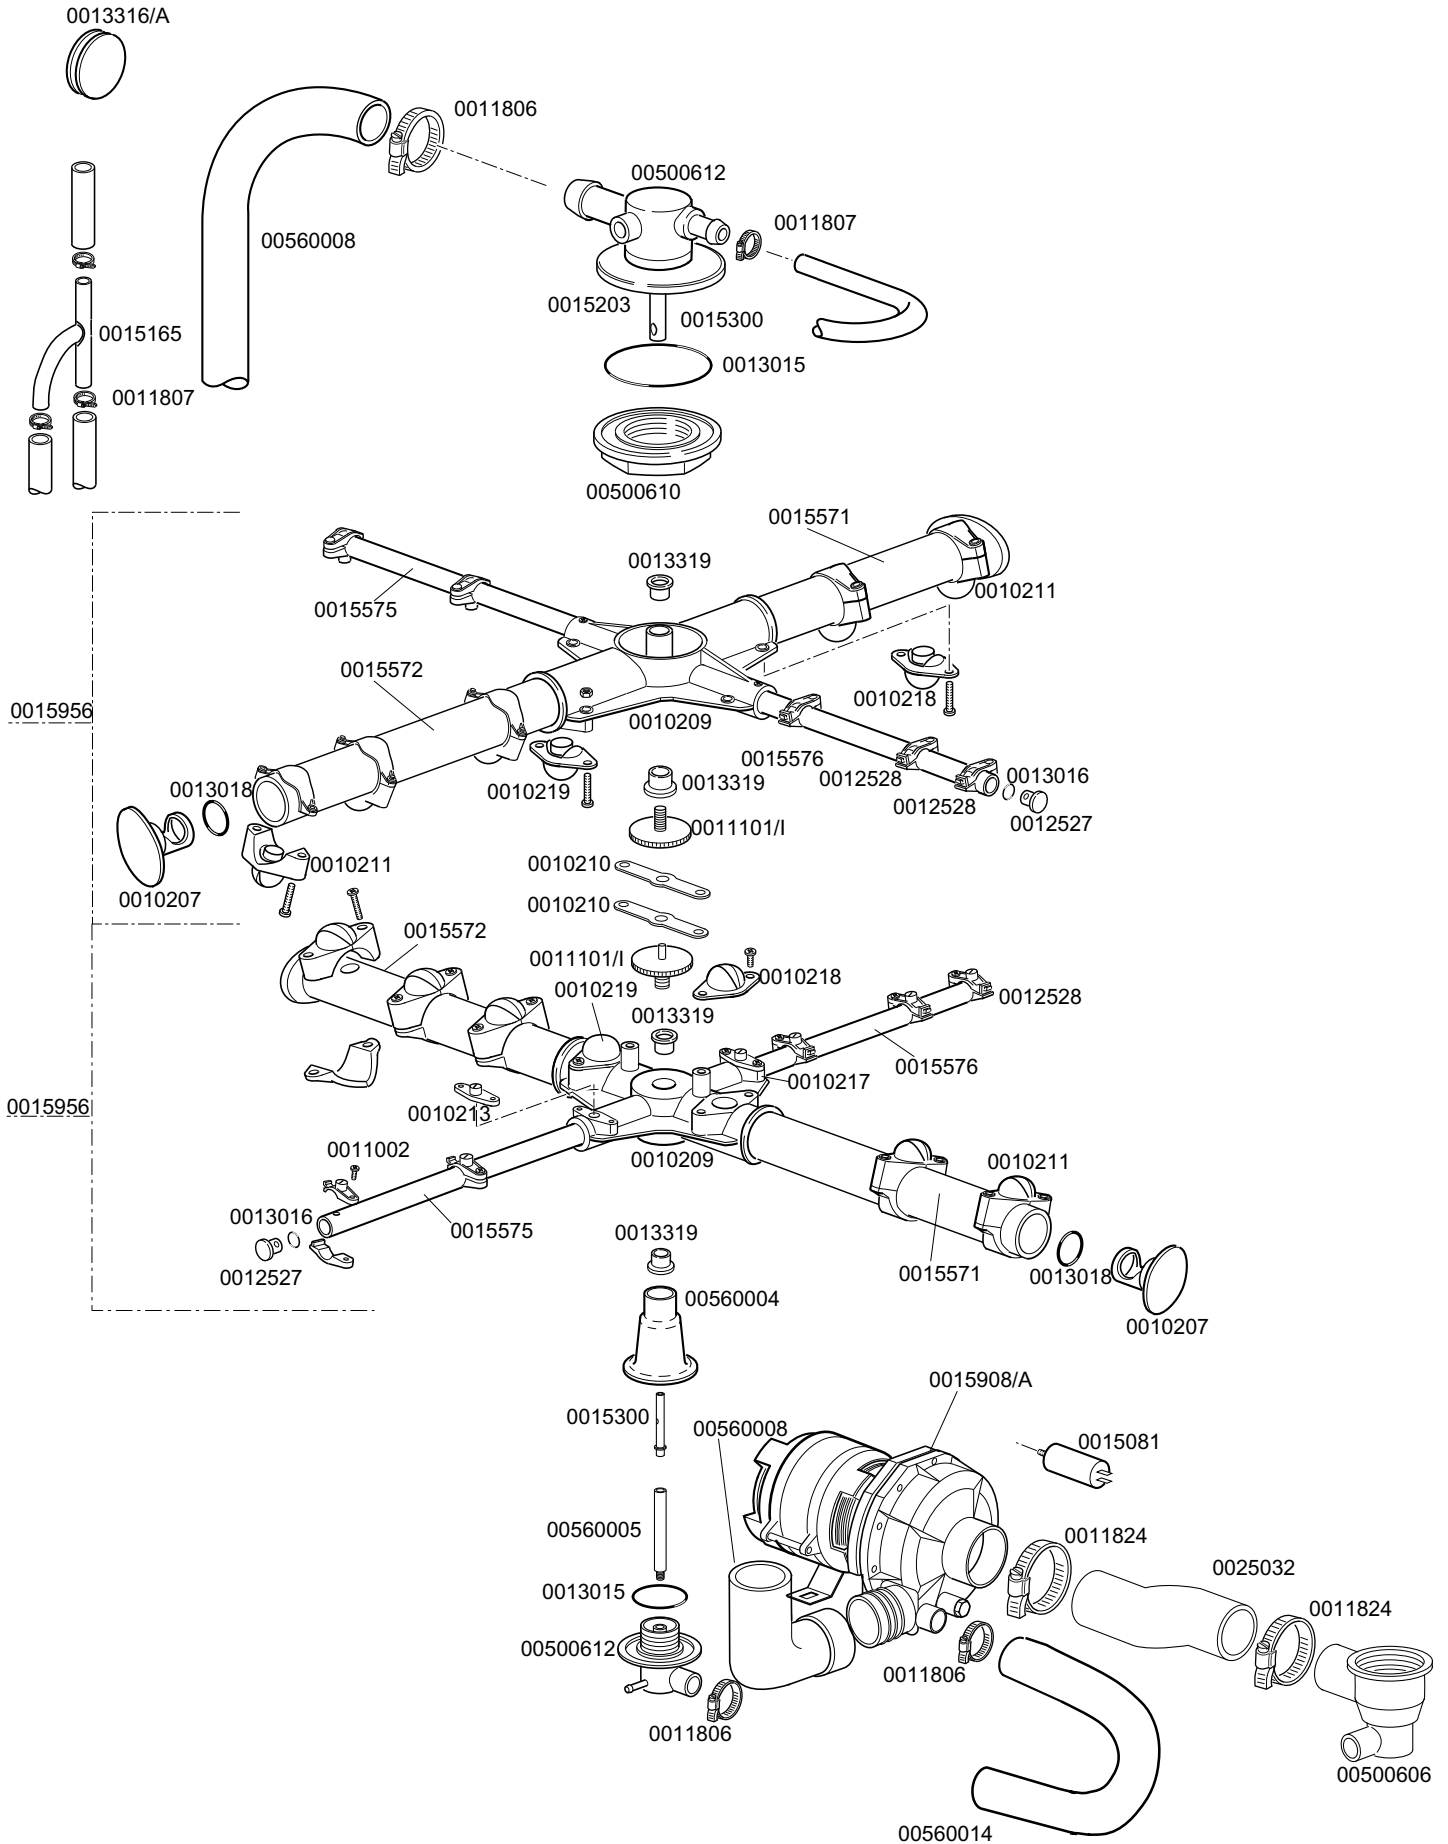

KROMO

**TABLE
KI2930**

**REV
00**

DISHWASHER K 60