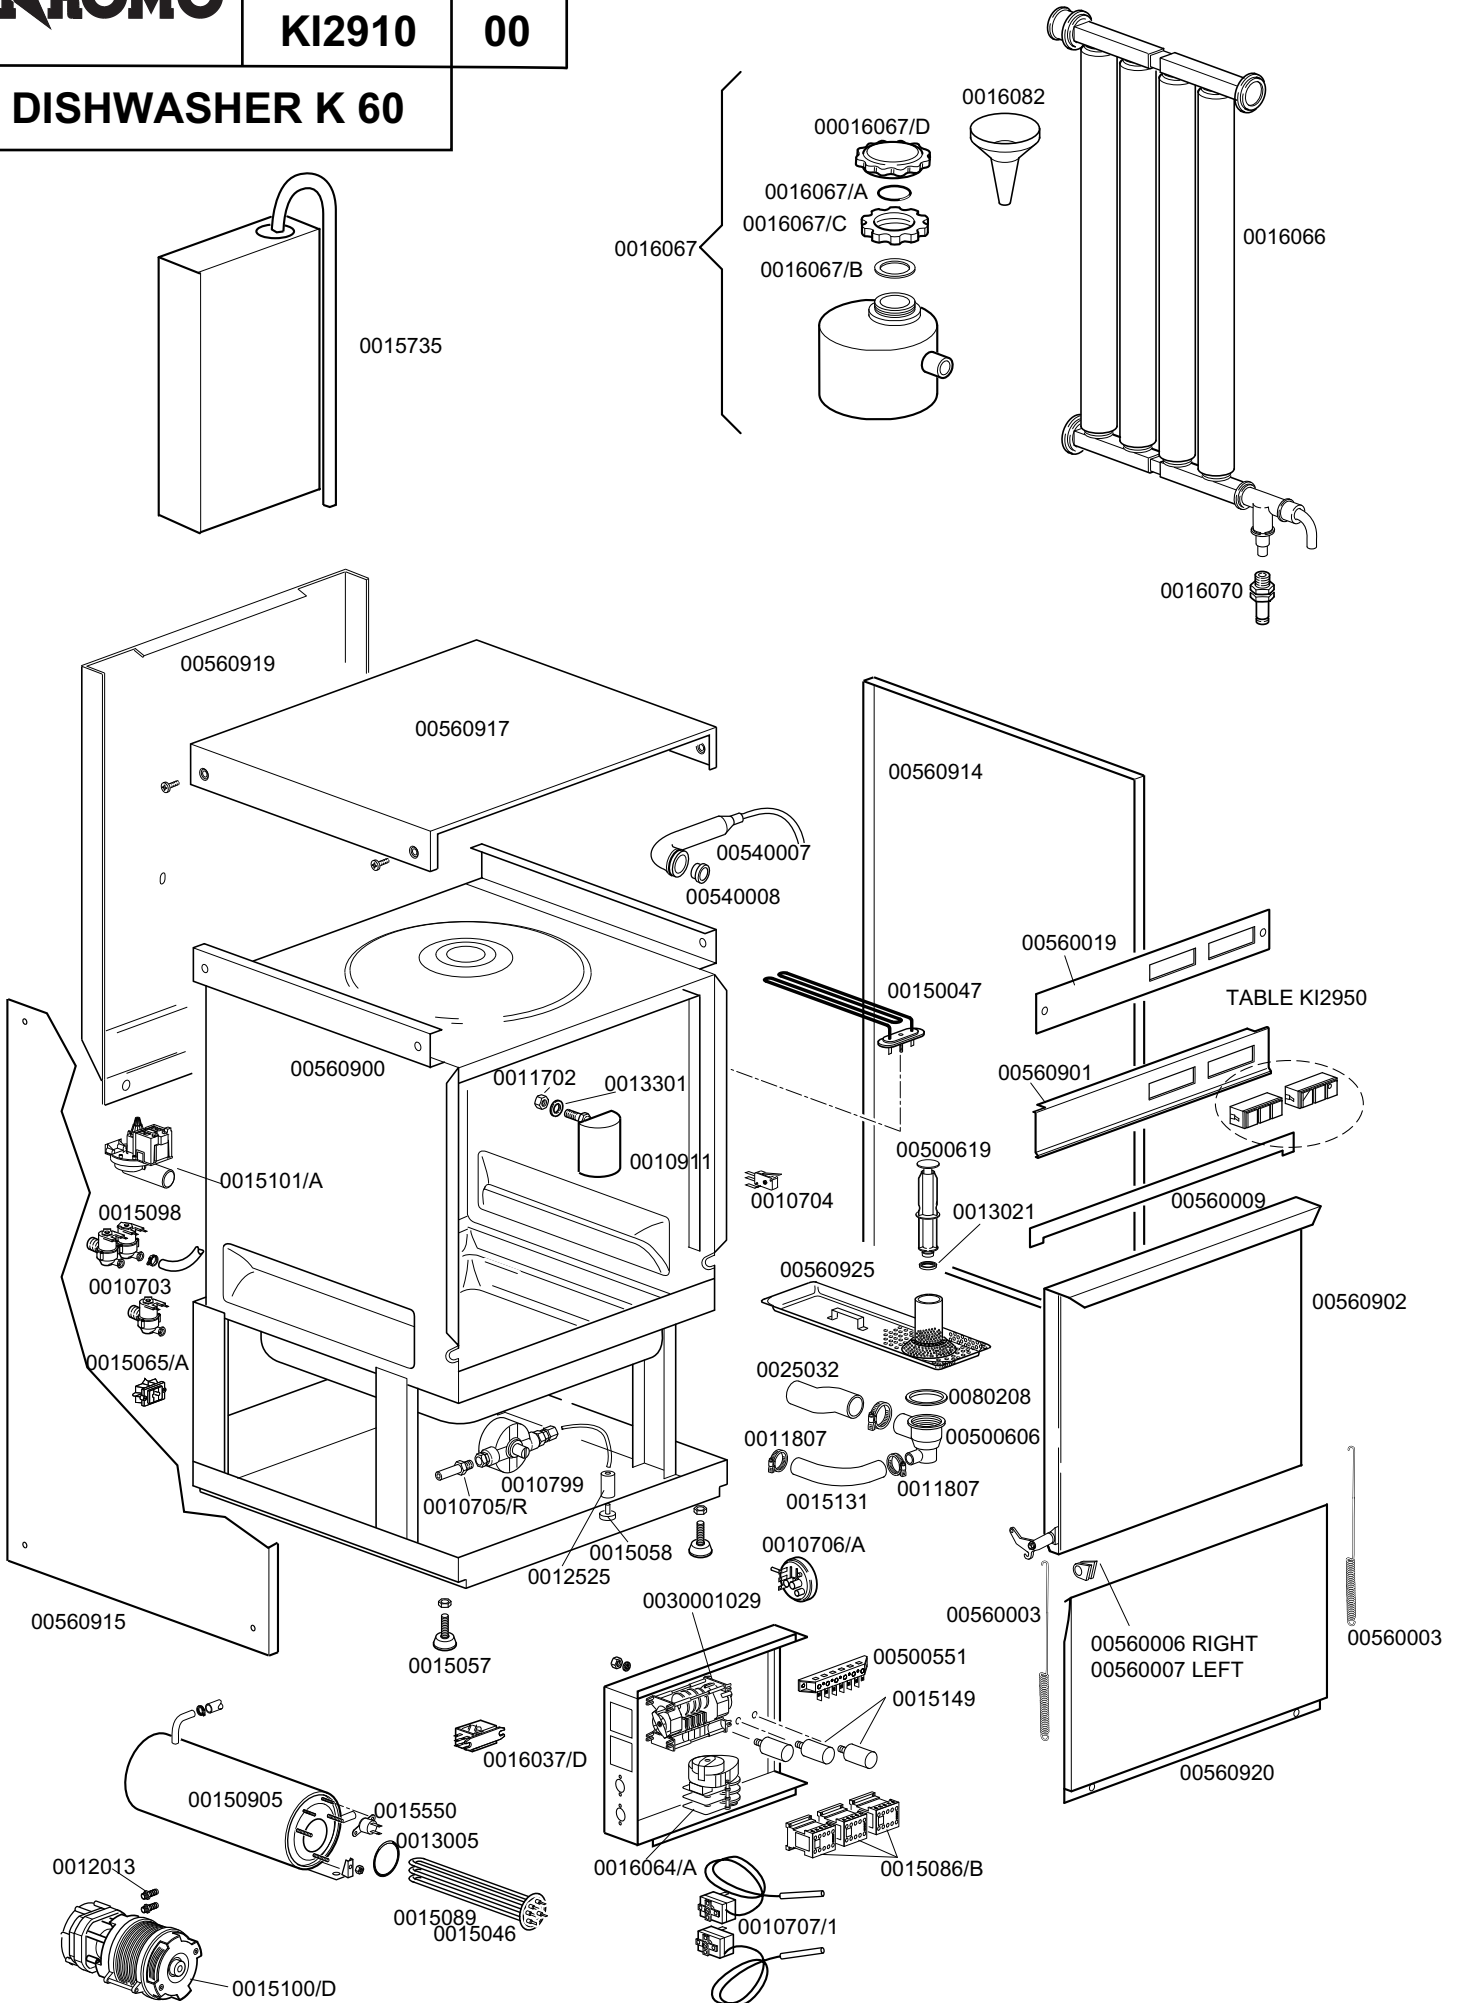

KROMO

**TABLE
KI2910**

**REV
00**

DISHWASHER K 60

DISHWASHER K 60

TABLE KI2910

CODE	DESCRIPTION	CODE	DESCRIPTION
0010703	Single solenoid valve	00560917	External front stainless steel cover
0010704	Door microswitch	00560919	Back panel
0010705/R	Fitting for pipe d.8	00560920	Under door panel
0010706/A	Manostat 55-30	00560925	Surface filter
0010707/1	Thermostat 0-90° TR2 without shaft	0080208	9 5x75x3 gasket
0010799	3-Way rinser additive measurer		
0010911	Air tarp		
0011702	M8 stainless steel nut		
0011807	Stainless steel clamp 12-22		
0012013	3/8 rubber-holder		
0012525	Counterweight for small filter		
0013005	OR 151 gasket		
0013021	DEM 40 gasket		
0013301	14x8x1,5 gasket		
00150047	Tank resistance 2700W		
0015046	Boiler resistance 3000W		
0015057	Black M10x35 d.50 foot		
0015058	Suction filter		
0015065/A	Cable sheath		
0015086/B	Remote control switch 230V 50Hz		
0015089	Boiler resistance 4500W		
00150905	Boiler		
0015098	Double solenoid valve		
0015100/D	Booster pump		
0015101/A	Drain pump		
0015131	Tube rony-flex 30-450		
0015149	Interference suppressor filter F3		
0015550	Contact safety thermostat		
0015735	Complete stainless steel break tank		
0016037/D	Relay		
0016064/A	Timer 18 min. water conditioning		
0016066	Water softener 4 elements		
0016067	Salt container		
0016067/A	OR Gasket for salt container plug		
0016067/B	Salt container gasket		
0016067/C	Ring nut for salt container		
0016067/D	Salt container plug		
0016070	Check valve		
0016082	Funnel		
0025032	Suction coupling		
0030001029	2-Time timer		
00500551	6 pole-terminal board FV122		
00500606	Right side drainage trap		
00500619	Overflow		
00540007	Air retainer EPDM		
00540008	Air retainer bush		
00560003	Sping door		
00560006	Right gasket for spring		
00560007	Left gasket for spring		
00560009	Gasket for doorstop		
00560019	Silkscreen processed grill		
00560900	Stainless steel structure		
00560901	Control panel		
00560902	Stainless steel handle door		
00560914	Right side panel		
00560915	Left side panel		