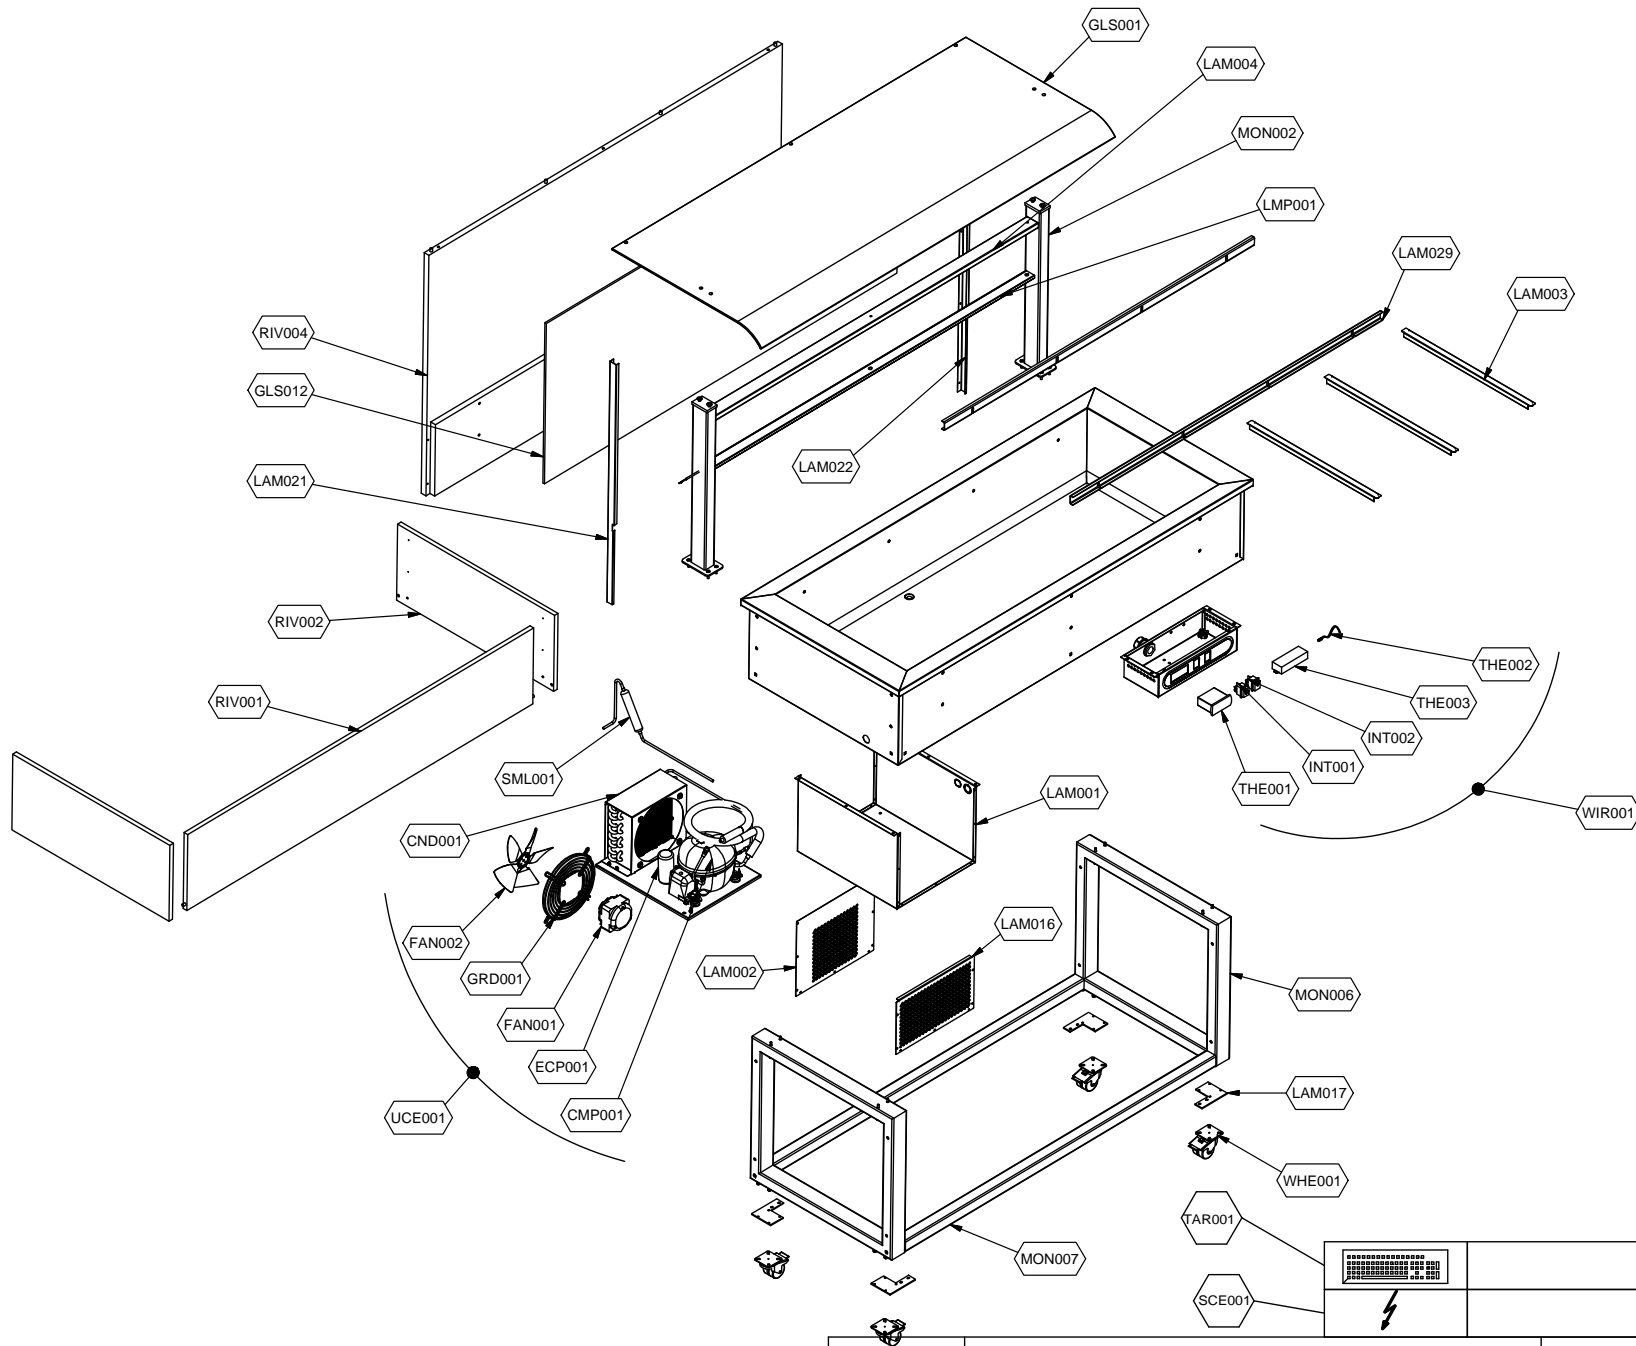

## Kühlung Wandbuffet

Artikel-Nr. 652005 (9BEMU4FISWA01 / ES-WALL 4W)

---

### Explosionszeichnung / Ersatzteile

---

Bitte bei Ersatzteilbestellung immer Artikelnummer und Seriennummer mit angeben!

Pos.	Code	Description	Q.ty
CMP001	74865722	COMPRESSOR	1
CND001	74837032	CONDENSER	1
ECP001	74867008	COMPRESSOR ELECTRICAL PARTS	1
FAN001	74848101	FAN	1
FAN002	74848156	FAN BLADE	1
GLS001	74776524	LIGHT SUPERSTRUCTURE TOP GLASS	1
GLS012	74776514	MIRROR GLASS	1
GRD001	74845144	FAN GRID	1
INT001	74742008	MAIN ON/OFF SWITCH	1
INT002	74742017	LIGHT ON/OFF SWITCH	1
LAM001	72539510	CONDENSING UNIT SUPPORT	1
LAM002	72539512	CONDENSING UNIT GRID	1
LAM003	72556044	PAN SUPPORT	1
LAM004	72539084	LED LIGHTING COVERING	1
LAM016	72539514	FOOD ISLAND CONDENSING UNIT GRID	1
LAM017	72539674	FOOD ISLAND FRAME FIXING KIT	1
LAM021	72539732	LEFT MIRROR FIXING S/S DEVICE	1
LAM022	72539730	RIGHT MIRROR FIXING S/S DEVICE	1
LAM029	72539484	PANS SUPPORTS	1
LMP001	72538690	LED LIGHTING	1
MON002	72539736	LIGHT SUPERSTRUCTURE SIDE SUPPORT	1
MON006	72539680	SIDE FRAME	1
MON007	72539694	FOOD ISLAND FRONT BOTTOM FRAME	1
RIV001	72546356	FOOD ISLAND TOP LONGER SIDE PANEL	1
RIV002	72546306	FOOD ISLAND TOP SIDE PANEL	1
RIV004	72546594	BACK PANEL	1
SCE001	SC850	ELECTRICAL WIRING	1
SML001	73670236	DRIER FILTER	1
TAR001	RIF.TAR.B01	CONTROLLER PRESETTING SERVICE	1
THE001	74700881	ELECTRONIC CONTROLLER	1
THE002	74700916	PROBE	1
THE003	74700892	LED POWER PACK	1
UCE001	74861322	FULL CONDENSING UNIT	1
WHE001	74708007	CASTOR	1