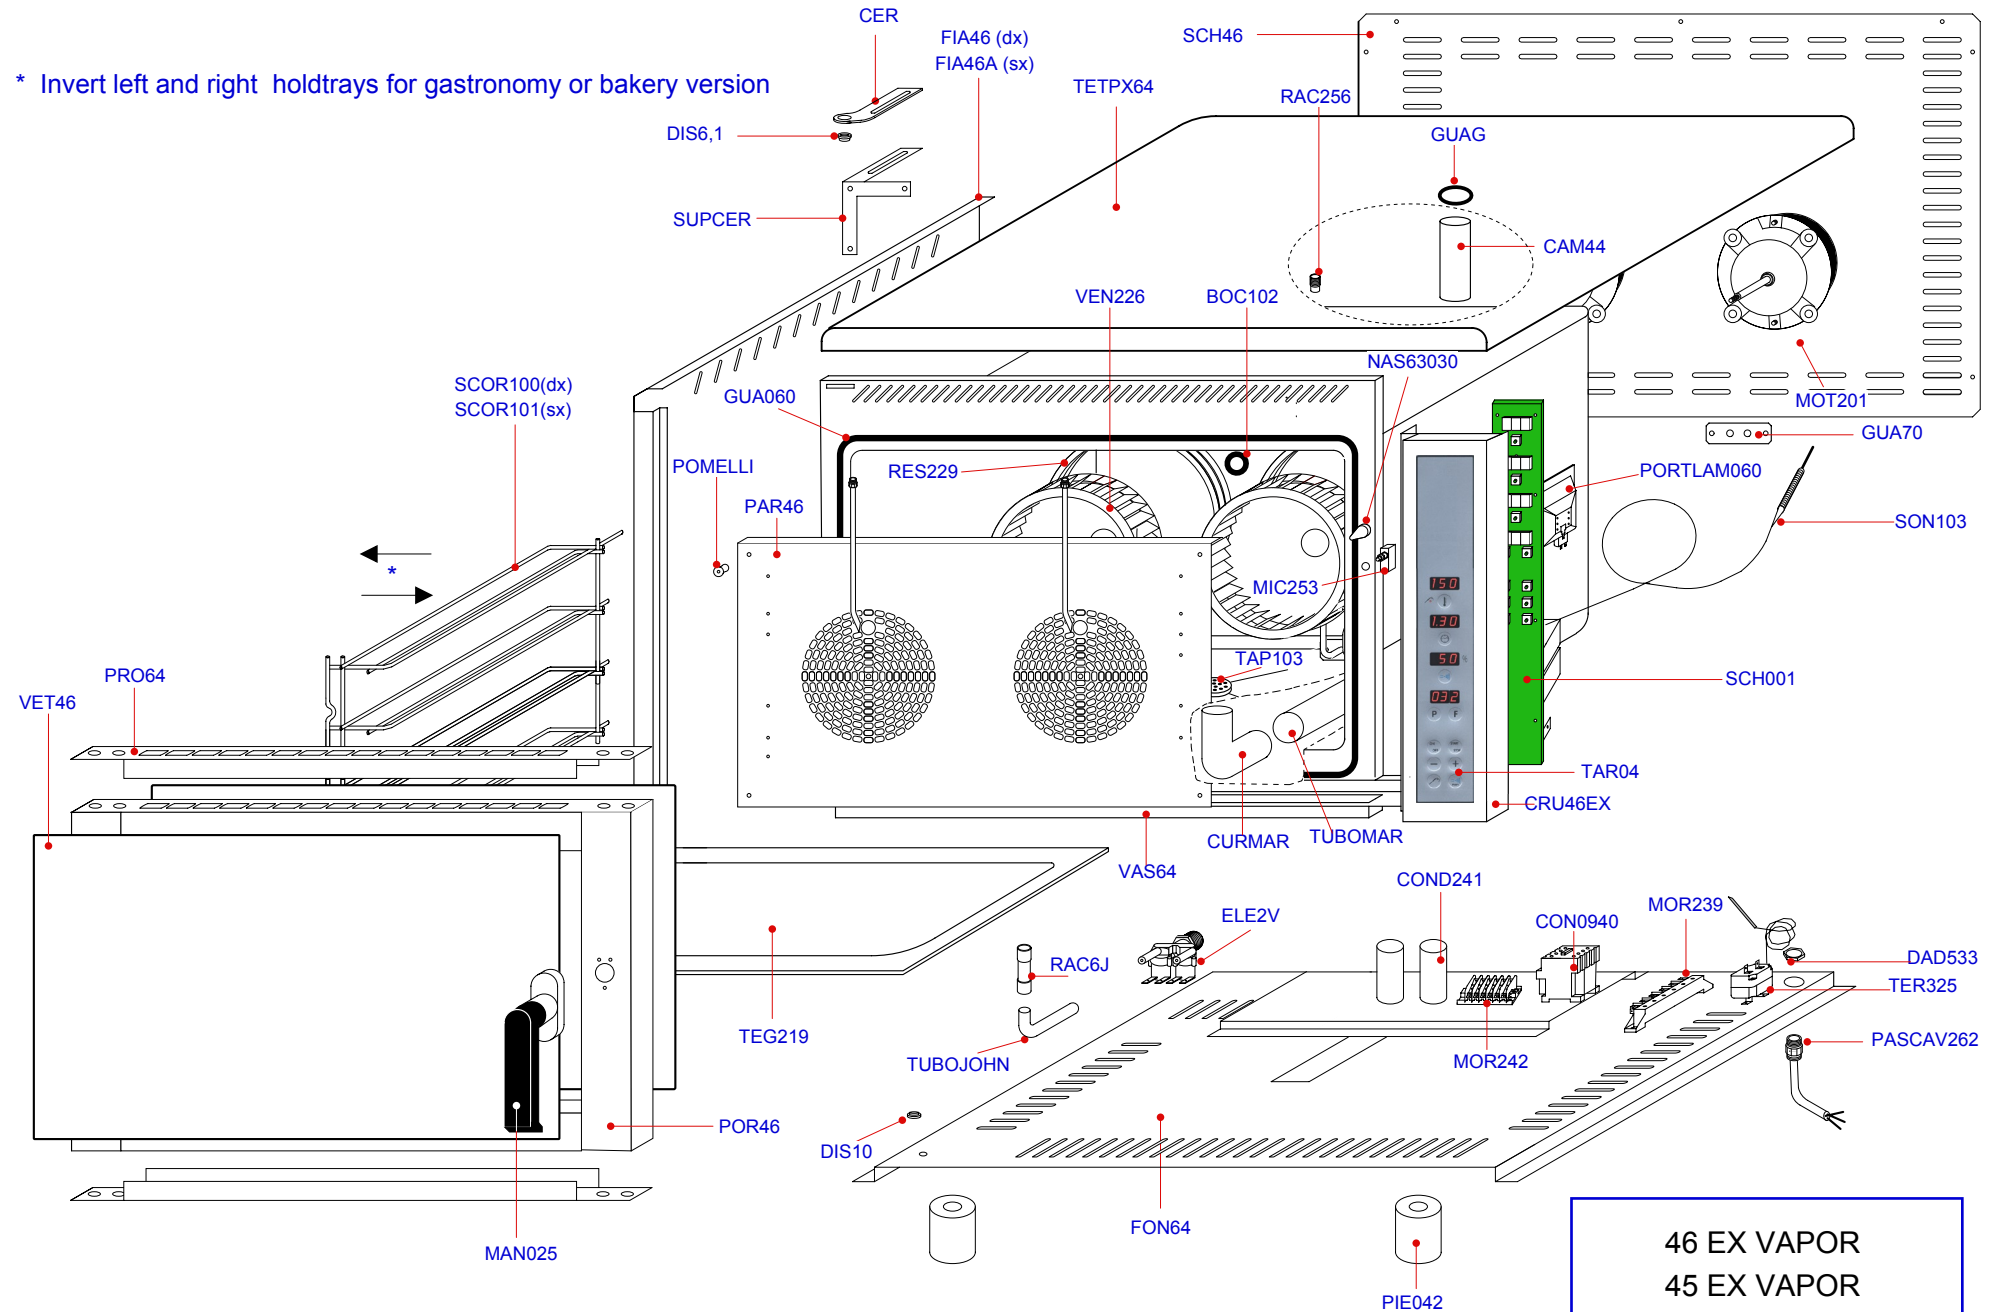

SPARE PARTS PRICE LIST 2006

46 EX VAPOR
45 EX VAPOR

The "Seal of Control" applied on Garbin Ovens
is the proof of the test effected and guarantees the quality of our products

* Invert left and right holdtrays for gastronomy or bakery version