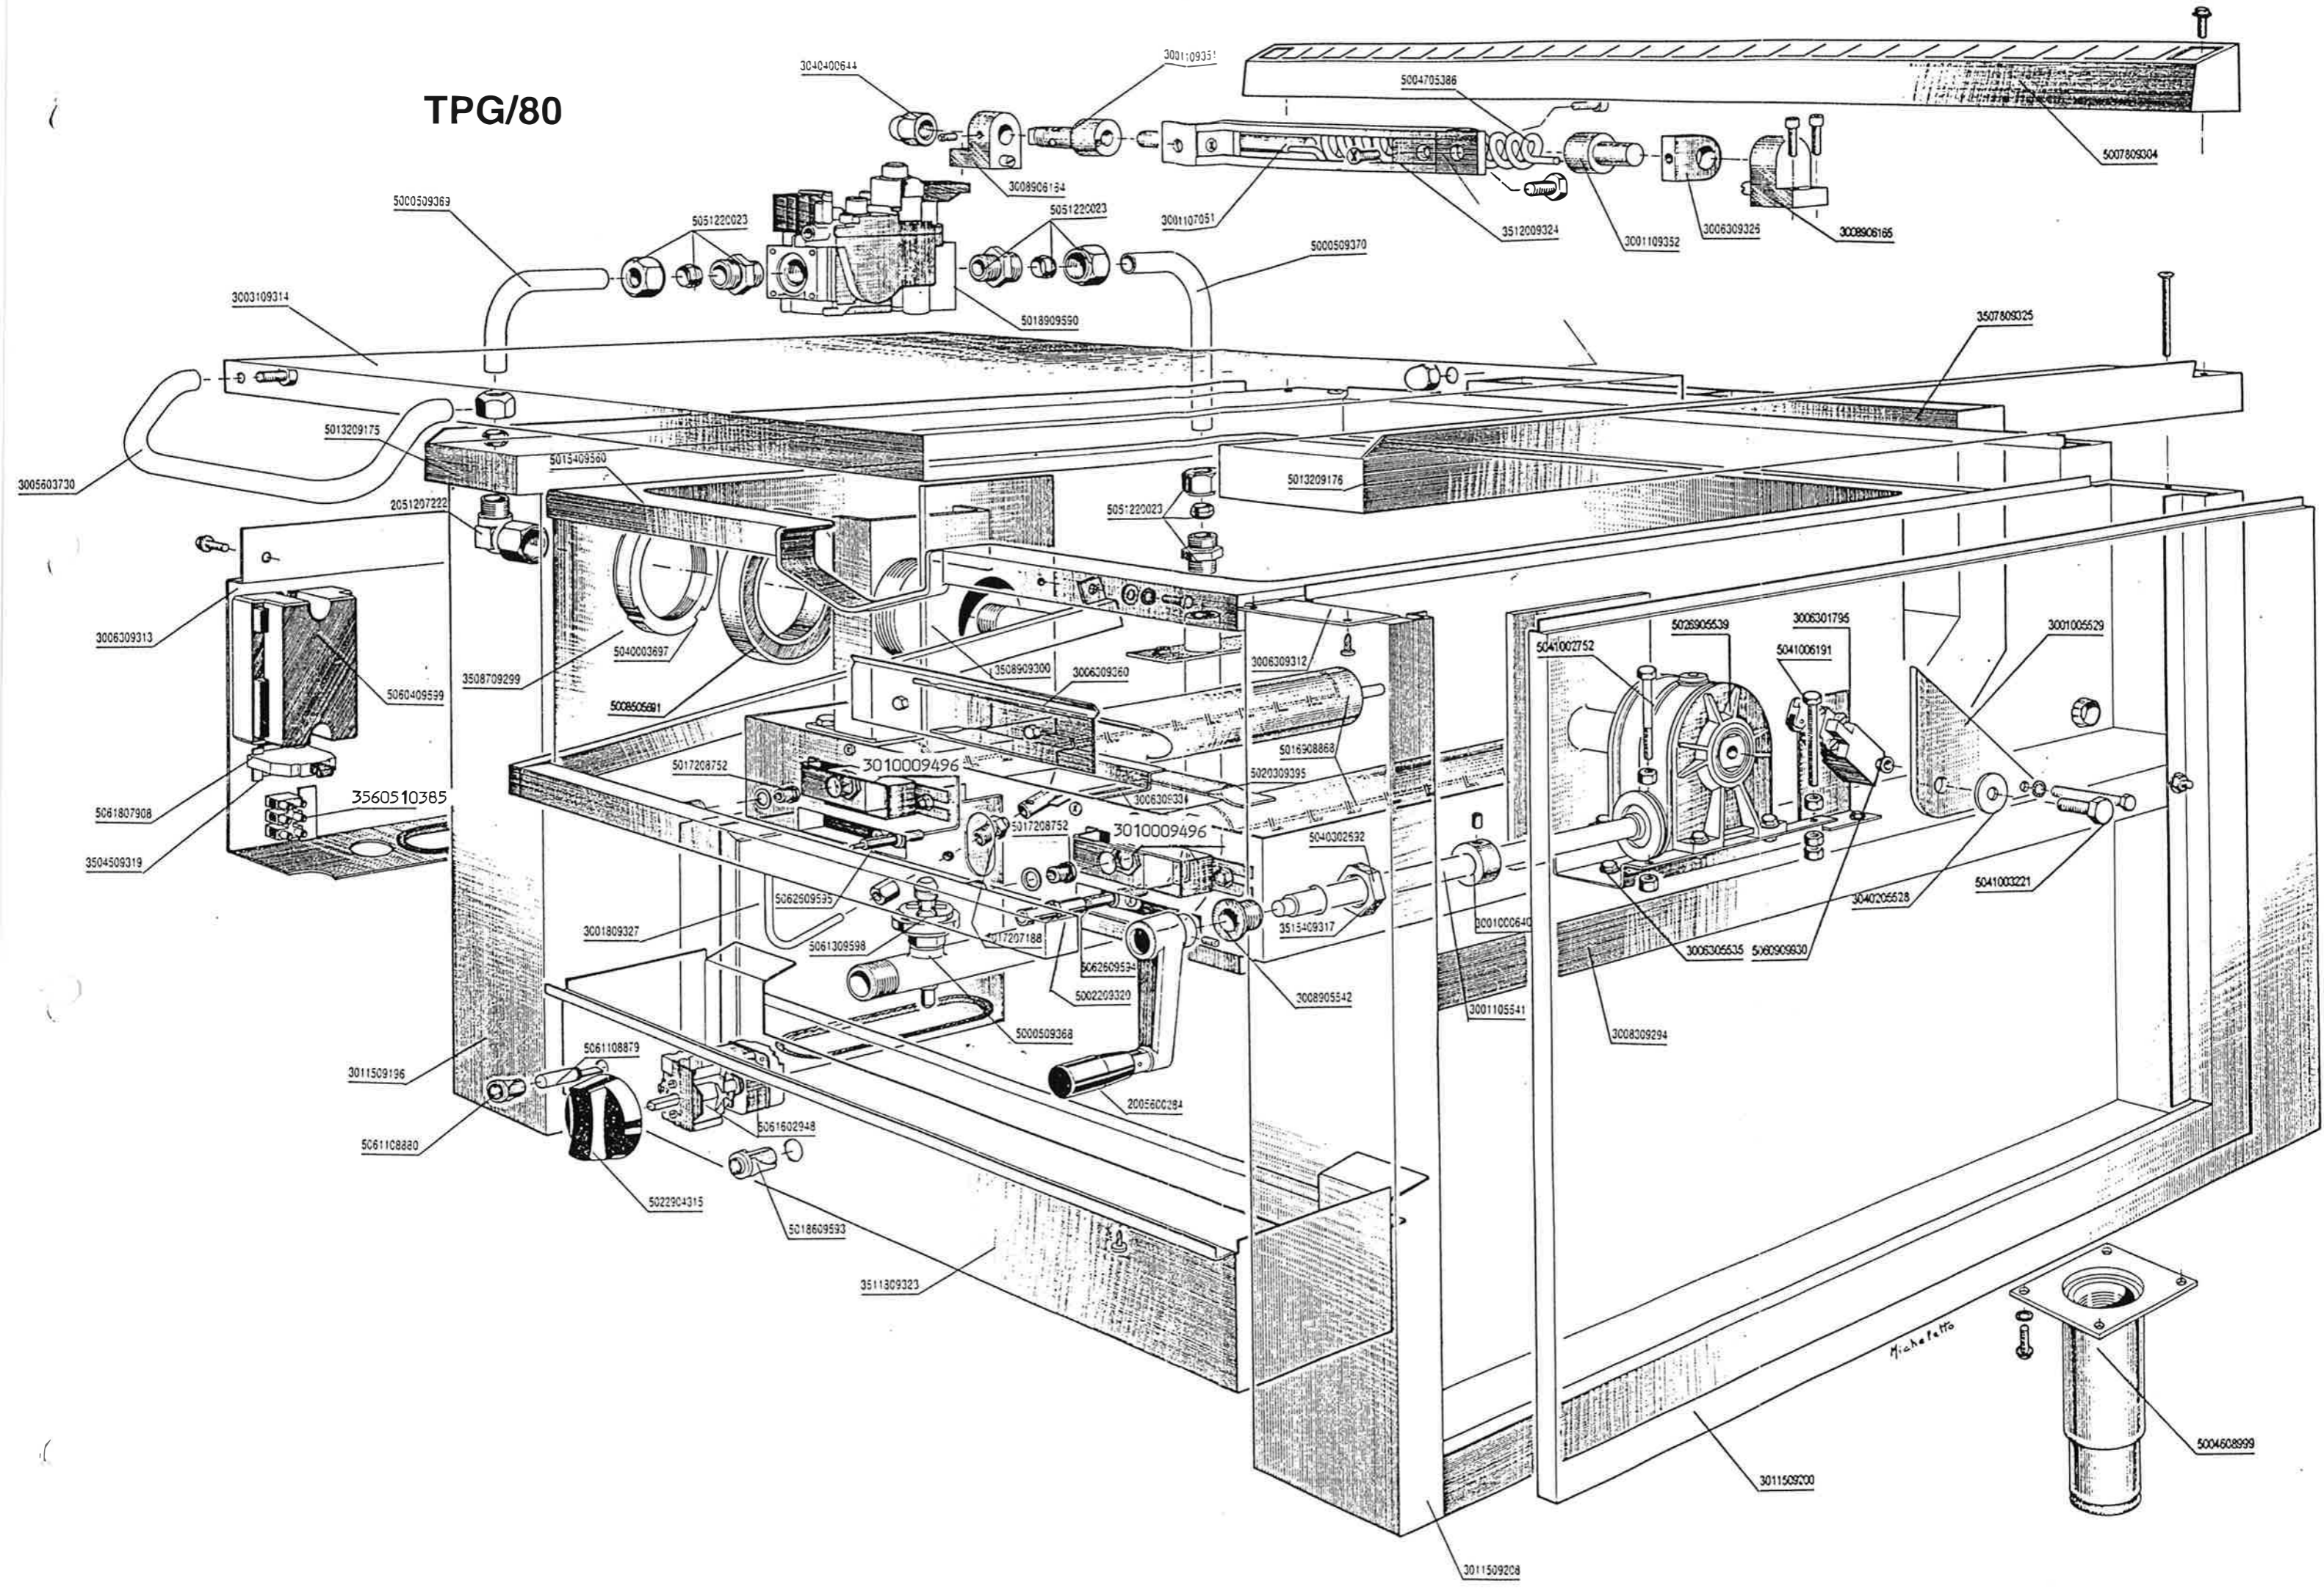

# TPG/80

0106910092

GAS KIPPBRATPFANNE

BRASIERA A GAS

GAS TILTING BRATT-PAN

SAUTEUSE BASCUL. GAZ

TPG/80 PAG.1

COD.	BESCHREIBUNG	DESCRIZIONE	DESCRIPTION	DESCRIPTION	QUANT.
2005600284	GRIFF KURBEL	MANOVELLA	HANDLE	MANIVELLE	KBH/70 1
2051207222	WINKEL-GELENK	RACCORDO GOM. GIREVOLE	ELBOW FITTING SWIVEL	RACCORD COUDE PIVOTER	1/2">16KB/90 1
3000809359	ABDECKUNG E-ANLAGE	PROTEZIONE ELETTRICA	ELEC. PLANT PROTECTION	PROTECTION ELEC. PLAN	TPG/80 1
3001000640	ANSCHLAG WELLE	BATTUTA ASSE	SHAFT SHOULDER	BUTEE AXE	KBH/70 1
3001005529	ANSCHLAG	BATTUTA	SHOULDER PLATE	BUTEE	KBH/70 1
3001105541	WELLE KURBEL	ASSE MANOVELLA	HANDLE SHAFT	AXE MANIVELLE	KBH/70 1
3001107051	WELLE FEDER INNEN	ASSE MOLLA INTERNA	SHAFT INNER SPRING	AXE RESSORT INTERNE	KSKE-TPG/E 1
3001109351	WELLE DECKELHUB LINKS	ASSE ALZACOPER. SINISTRA	SHAFT COVER LIFT LEFT	AXE LEVE COUVERC. GAUCHE	TPG/TPE/80 1
3001109352	WELLE DECKELHUB RECHTS	ASSE ALZACOPER. DESTRA	SHAFT COVER LIFT RIGHT	AXE LEVE COUVERC. DROITE	TPG/TPE/80 1
3001609283	BODEN UNTEN	FONDO INFERIORE	LOWER BOTTOM	FOND INFERIEUR	TPG/TPE/80 1
3001809327	BLENDE ANSCHLUSS	CRUSCOTTO ALLACCIAMENTO	CONNECTION PANEL	PANNEAU BRANCHEMENT	TPG/TPE/80 1
3003109314	DECKEL	COPERCHIO	COVER	COUVERCLE	TPG/TPE/80 1
3003109315	GEGENDECKEL	CONTROCOPERCHIO	COUNTER-COVER	COUVERCLE INTERNE	TPG/TPE/80 1
3003408963	EINFASSUNG-VERBINDUNG	CANALETTO CONGIUNZIONE	CONNECTION STRIP	BANDE RACCORD	CP/75 1
3005603730	GRIFF DECKEL	MANIGLIA COPERCHIO	HANDLE COVER	POIGNEE COUVERCLE	KB/50-KBH/70 1
3006301795	HALTER ENDSCHALTER	SUPPORTO FINECORSIA	LIMIT SWITCH SUPPORT	SUPPORT FIN DE COURSE	KHE/TPE/KSK 1
3006305535	HALTER GETRIEBE	SUPPORTO RIDUTTORE	GEAR SUPPORT	SUPPORT REDUCTEUR	KBH/70 1
3006308962	HALTER VERBINDUNG	SUPPORTO CANALETTO	CONNECTION SUPPORT	SUPPORT RACCORD	CP/75 3
3006309311	HALTER TISCHPLATTE LINKS	SUPPORTO PIANO SINISTRO	LEFT HOB SUPPORT	SUPPORT PLAN GAUCHE	TPG/TPE/80 1
3006309312	HALTER TISCHPLATTE RECHTS	SUPPORTO PIANO DESTRO	RIGHT HOB SUPPORT	SUPPORT PLAN DROITE	TPG/TPE/80 1
3006309313	HALTER KLEMM-SCHÜTZ	SUPPORTO MORSETTO	TERMINAL SUPPORT	SUPPORT BORNE	TPE/80 1
3006309326	HALTER SCHARNIER	SUPPORTO CERNIERA	HINGE SUPPORT	SUPPORT CHARNIERE	TPG/TPE/80 2
3006309334	HALTER ZÜNDBRÜCKE	SUPPORTO ACCENSIONE	LIGHTING SUPPORT	SUPPORT ALLUMAGE	TPG/80 1
3006309360	HALTER FÜHLER	SUPPORTO BULBO	PROBE SUPPORT	SUPPORT SONDE	TPG/80 1
3006709355	ISOLIERBLECH HINTEN	LAMIERA ISOLANTE POSTER.	INSULATING PLATE REAR	TOLE ISOLANT ARRIERE	TPG/80 1
3008309293	TRÄGER LINKS	PORTANTE SINISTRO	MEMBER LEFT	PORTANT GAUCHE	TPG/TPE/80 1
3008309294	TRÄGER RECHTS	PORTANTE DESTRO	MEMBER RIGHT	PORTANT DROITE	TPG/TPE/80 1
3008709210	MANTEL ISOLIERUNG VORNE	MANTELLINO ISOL. ANTERIORE	JACKET INSUL. FRONT	MANTEAU ISOLANT DEVANT	TPE/80 1
3008709284	MANTEL WANNE HINTEN	MANTELLINO RIVEST. POSTER.	JACKET PAN REAR	MANTEAU CUVE ARRIERE	TPG/80 1
3008905542	LAGER WELLE KURBEL	SUPPORTO ASSE MANOVELLA	HANDLE SHAFT SUPPORT	SUPPORT AXE MANIVELLE	KBH/70 1
3008906164	LAGER DECKELHUB LINKS	SUPPORTO COPERC. SINISTRO	LEFT COVER LIFT SUPPORT	SUPPORT LEVE COUV. GAUCH.	KSKE/50-100 1
3008906165	LAGER DECKELHUB RECHTS	SUPPORTO COPERC. DESTRO	RIGHT COVER LIFT SUPPO.	SUPPORT LEVE COUV. DROITE	KSKE/50-100 1
3009606853	STIFT ANSCHLAG DECKEL	PERNO BATTUTA COPERCHIO	COVER THRUST PIN	PIVOT BUTEE COUVERCLE	KB/50/90 2
3009709295	RÜCKWAND INNEN	SCHIENA INTERNA	BACK INTERNAL	DOS INTERNE	TPG/80 1