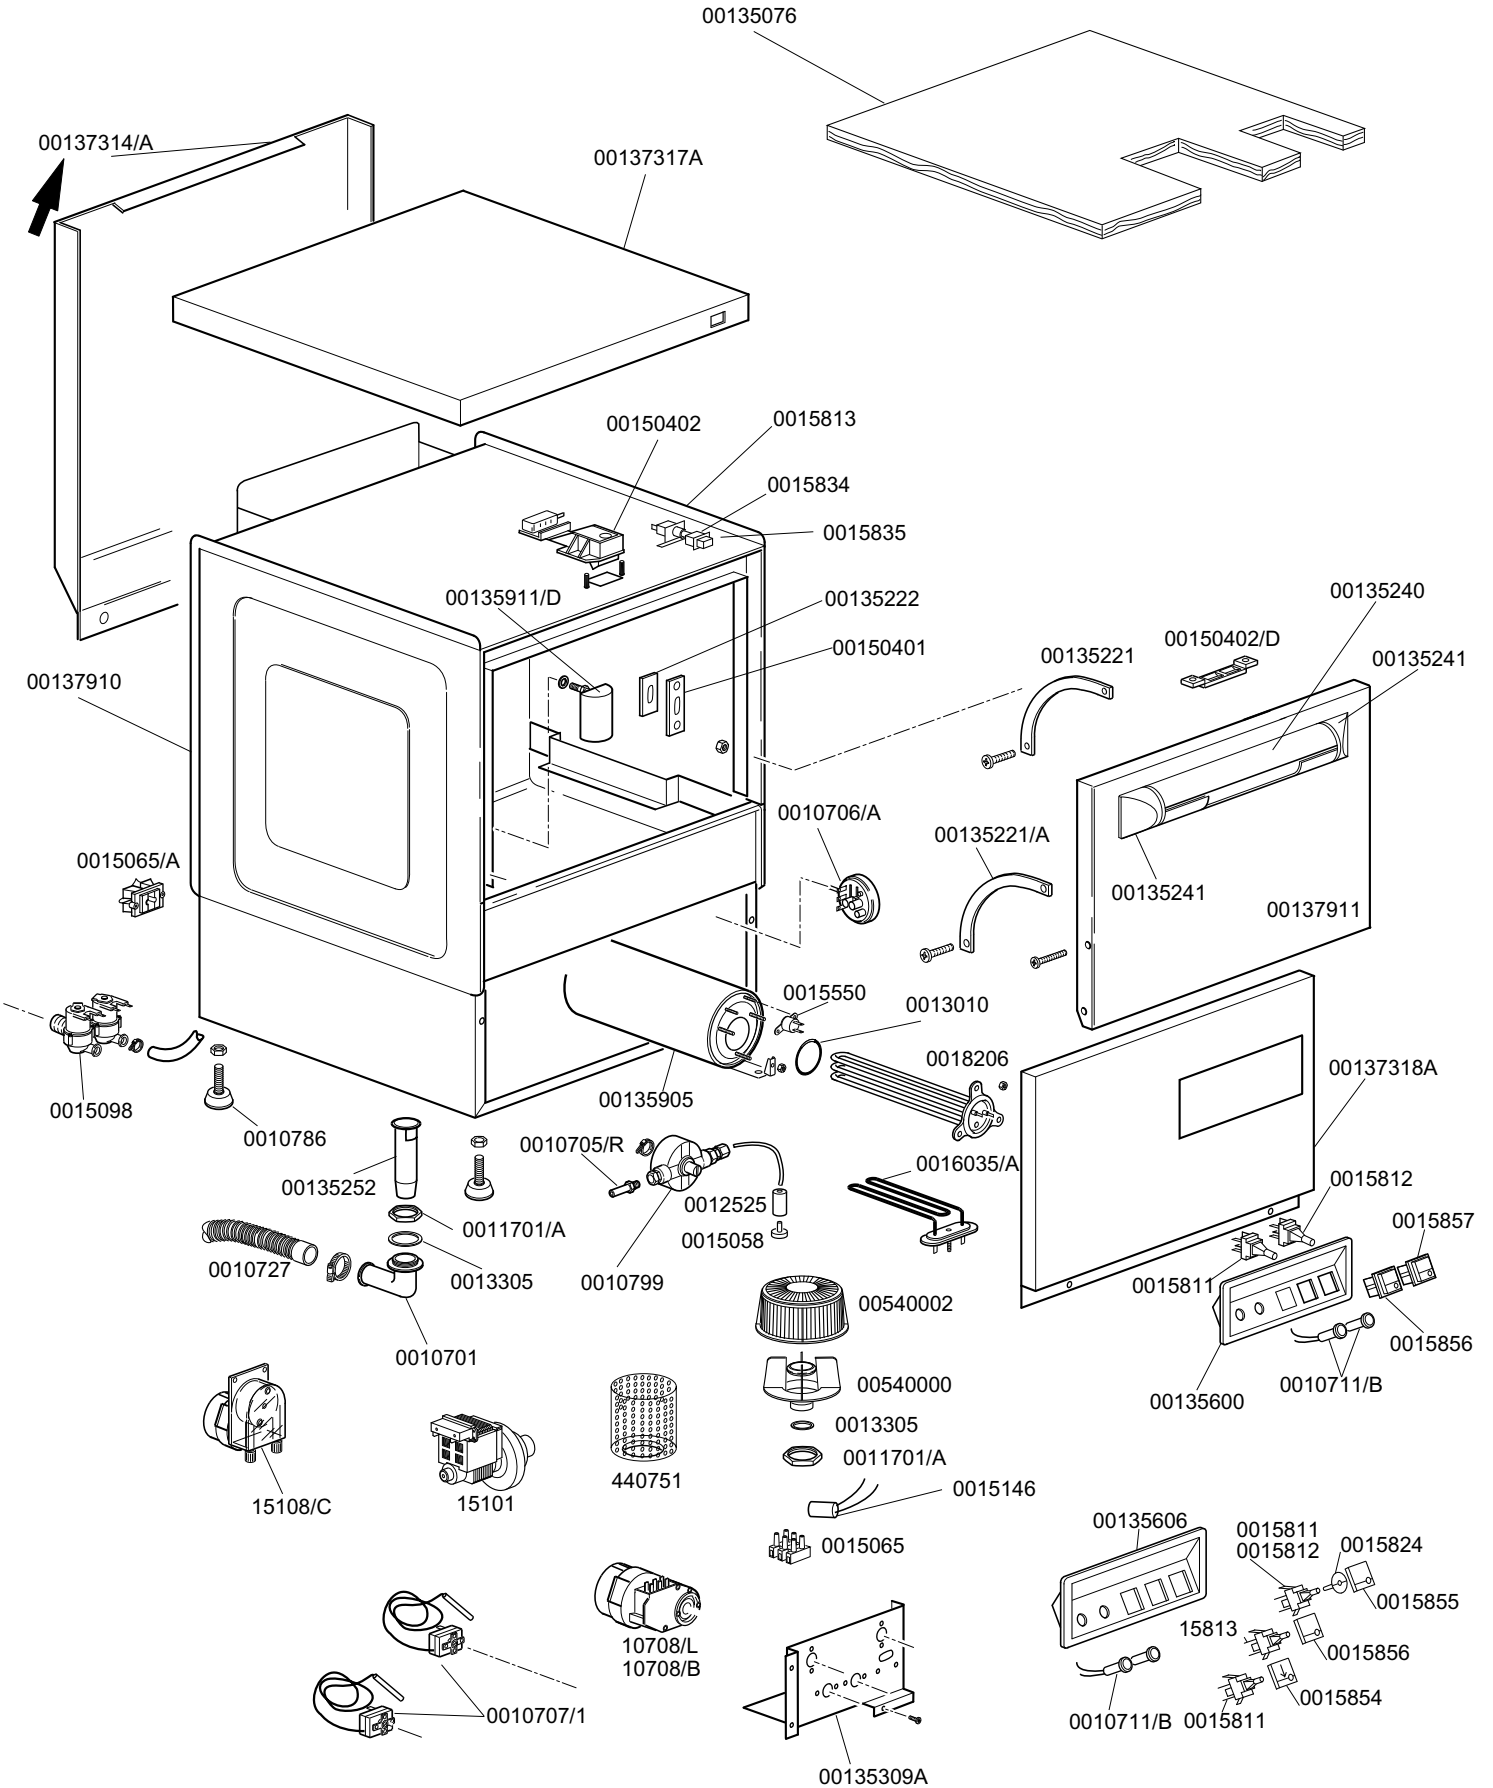

KROMO	TABLE	REV
	KI4110	04
GLASSWASHER K 37		
From serial number 99020806		

GLASSWASHER K 37**TABLE
KI4110**

CODE	DESCRIPTION	CODE	DESCRIPTION
0010701	Drain elbow	00137910	Complete body K 37
0010727	1,5m H2O drain liner	00137911	Complete door K 37
0010786	40 Diam.M10X25 small black foot	00150401	Guide for bent rod
0010799	Shining product dosing device	00150402	Complete brass hook
0012525	Counter weight for small filter	440751	Inox filter for drain pump
0013010	OR heating element gasket	00540000	/A Filter body d. 42
0013305	Drain elbow gasket	00540002	Plastic filter for body d. 42
0015058	Small shining product suction filter	0010705/R	Pipe fitting d. 8
0015065	12 poles terminal board	0010706/A	Pressure switch
0015098	Double solenoid valve	0010707/1	0-90 TR2 thermostat
15101	220-240 V drain pump	0010711/B	Fluor pilot lamp
0015146	Antijamming filter	0011701/A	Stainless steel nut for floor drain
0015550	Conveyor safety thermostat	00135221/A	Left door rod
0015811	Button fruit 16A bipolar	00135309A	Support component K 37
0015812	Button fruit 16A	00135911/D	Complete air-trap
0015813	Button fruit unip. 16A	00137314/A	Dorsal panel K 37
15813	Button fruit unip. 16A	00137317A	Lid for K 37
0015824	Green-orange cam	00137318A	Lower door K 37
0015834	Start switch	00150402/D	Block brass door hook
0015835	Square start button	0015065/A	Cable fastener with screw
0015854	Switch Q5 drain pump	0016035/A	Short heating element
0015855	Switch Q5 yellow	10708/B	Rapid timer 150"
0015856		10708/L	Rapid timer 120"
0015857	Switch Q5 green	15108/C	
0018206	2400W heating element		
00135076	Polystirene coat K 37		
00135221	Right door rod		
00135222	Beating door		
00135240	Handle door in plastic		
00135241	Ending of handle K		
00135252	Overflow K 37		
00135600	2+2 instrument panel		
00135606	3+2 instrument panel		
00135905	Complete boiler		

Rev. 04

GLASSWASHER K 37