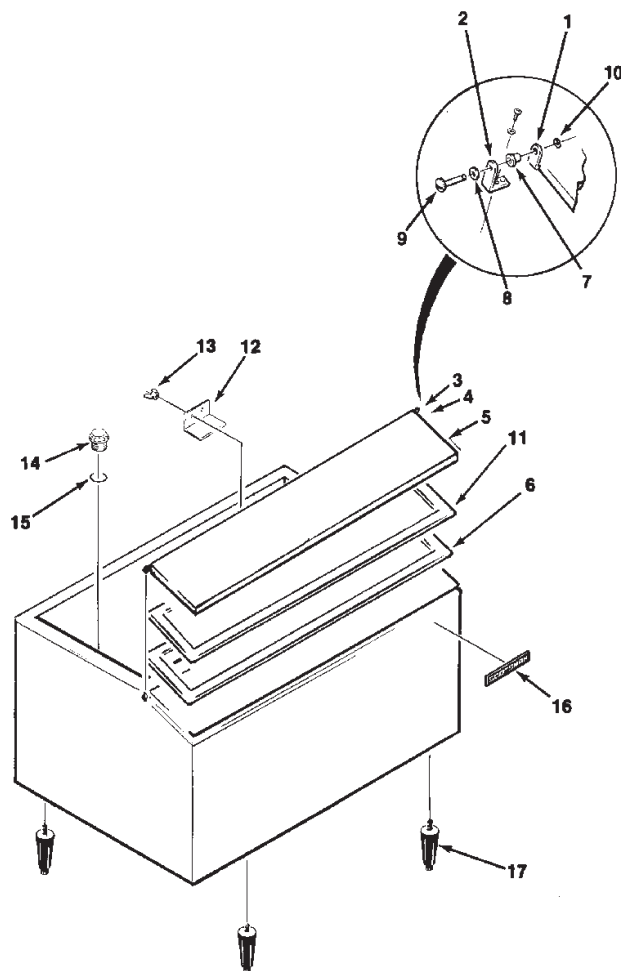

### B650 & RCB650/HTB650

Item Number	Part Number	Description
1	02-2806-01	Shoulder screw
2	02-2380-02	Spacer
3	A31248-001	Hinge member
4	03-1417-14	Washer
5	03-1404-07	Screw
6	02-2380-01	Hinge bushing
7	03-1539-09	E ring
8	A32648-001	Door - brown
	13-0595-00	Door gasket (48" re
q.)		
9	02-2822-01	Door frame (B650)
	02-2817-01	Door frame
(RCB/HTB650)		
10	15-0711-01	Emblem
11	02-2809-01	Drain top
12	A31244-001	Canopy
13	13-0617-11	O-ring
14	KLP2E	Legs, black
	KLP2S	Legs, nickel plated

### BH750

Item Number	Part Number	Description
1	A29210-001	Door hinge, left
2	A29213-001	Bin hinge, left
3	A29210-002	Door hinge, right
4	A29213-002	Bin hinge, right
5	A29216-020	Door
6	A29407-020	Door frame
7	02-2380-01	Hinge bushing
8	02-2380-02	Spacer
9	02-2806-01	Shoulder screw
10	03-1539-09	E ring
11	13-0595-00	Door gasket
12	A29849-001	Door support
13	03-0255-00	Wing nut
14	02-2809-01	Drain top
15	13-0617-11	O ring
16	15-0711-01	Emblem
17	KLP2E	Legs, black
	KLP2S	Legs, nickel plated