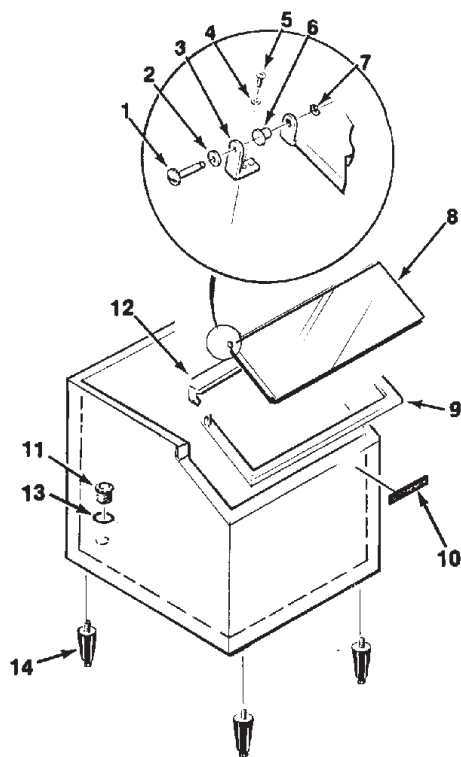

### B650 & RCB650/HTB650

Item Number	Part Number	Description
1	02-2806-01	Shoulder screw
2	02-2380-02	Spacer
3	A31248-001	Hinge member
4	03-1417-14	Washer
5	03-1404-07	Screw
6	02-2380-01	Hinge bushing
7	03-1539-09	E ring
8	A32648-001	Door - brown
	13-0595-00	Door gasket (48" re
q.)		
9	02-2822-01	Door frame (B650)
	02-2817-01	Door frame
(RCB/HTB650)		
10	15-0711-01	Emblem
11	02-2809-01	Drain top
12	A31244-001	Canopy
13	13-0617-11	O-ring
14	KLP2E	Legs, black
	KLP2S	Legs, nickel plated

### BH750

Item Number	Part Number	Description
1	A29210-001	Door hinge, left
2	A29213-001	Bin hinge, left
3	A29210-002	Door hinge, right
4	A29213-002	Bin hinge, right
5	A29216-020	Door
6	A29407-020	Door frame
7	02-2380-01	Hinge bushing
8	02-2380-02	Spacer
9	02-2806-01	Shoulder screw
10	03-1539-09	E ring
11	13-0595-00	Door gasket
12	A29849-001	Door support
13	03-0255-00	Wing nut
14	02-2809-01	Drain top
15	13-0617-11	O ring
16	15-0711-01	Emblem
17	KLP2E	Legs, black
	KLP2S	Legs, nickel plated