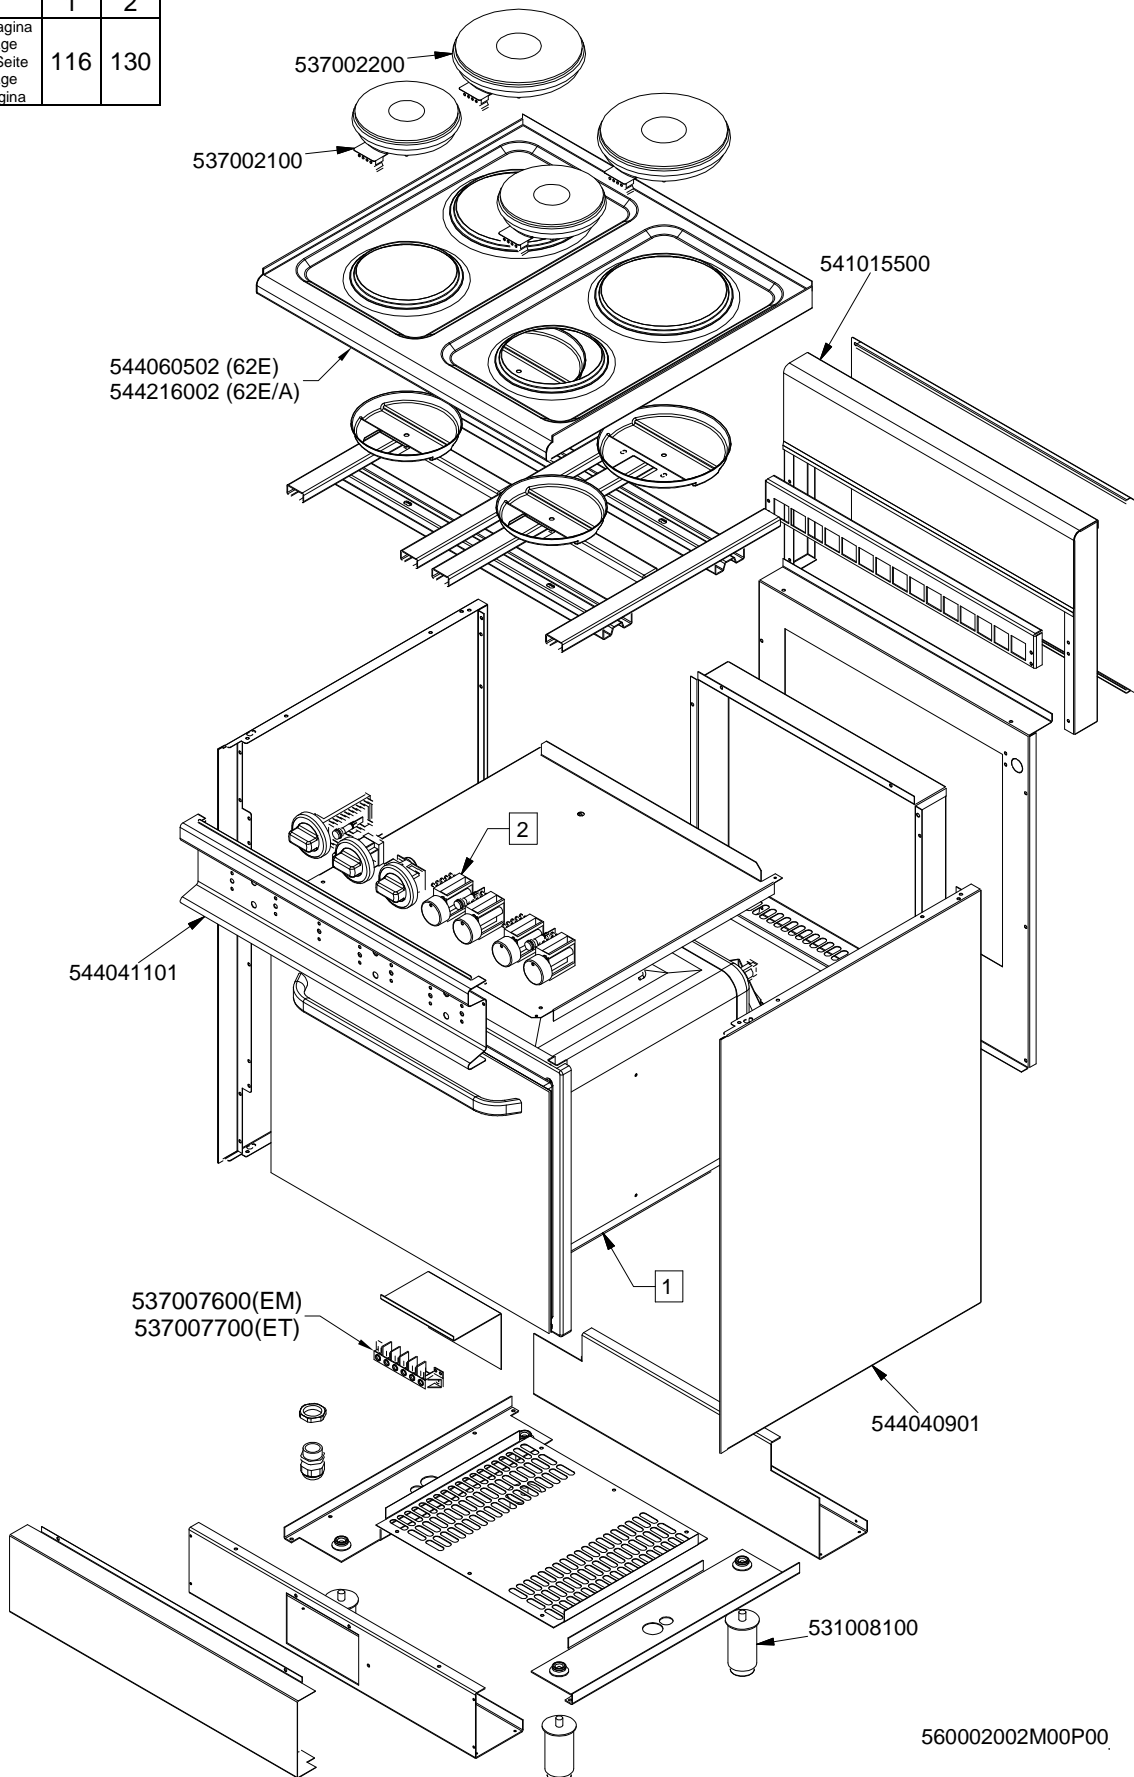

MAGIC SNACK 60

CUCINE / RANGES / HERDE / CUISINIÈRES / N° 0310

CF-62

CF-62EM CF-62ET CF-62EM/A CF-62ET/A

	1	2
Vedi Pagina See Page Siehe Seite Voir Page Ver Pagina	116	130