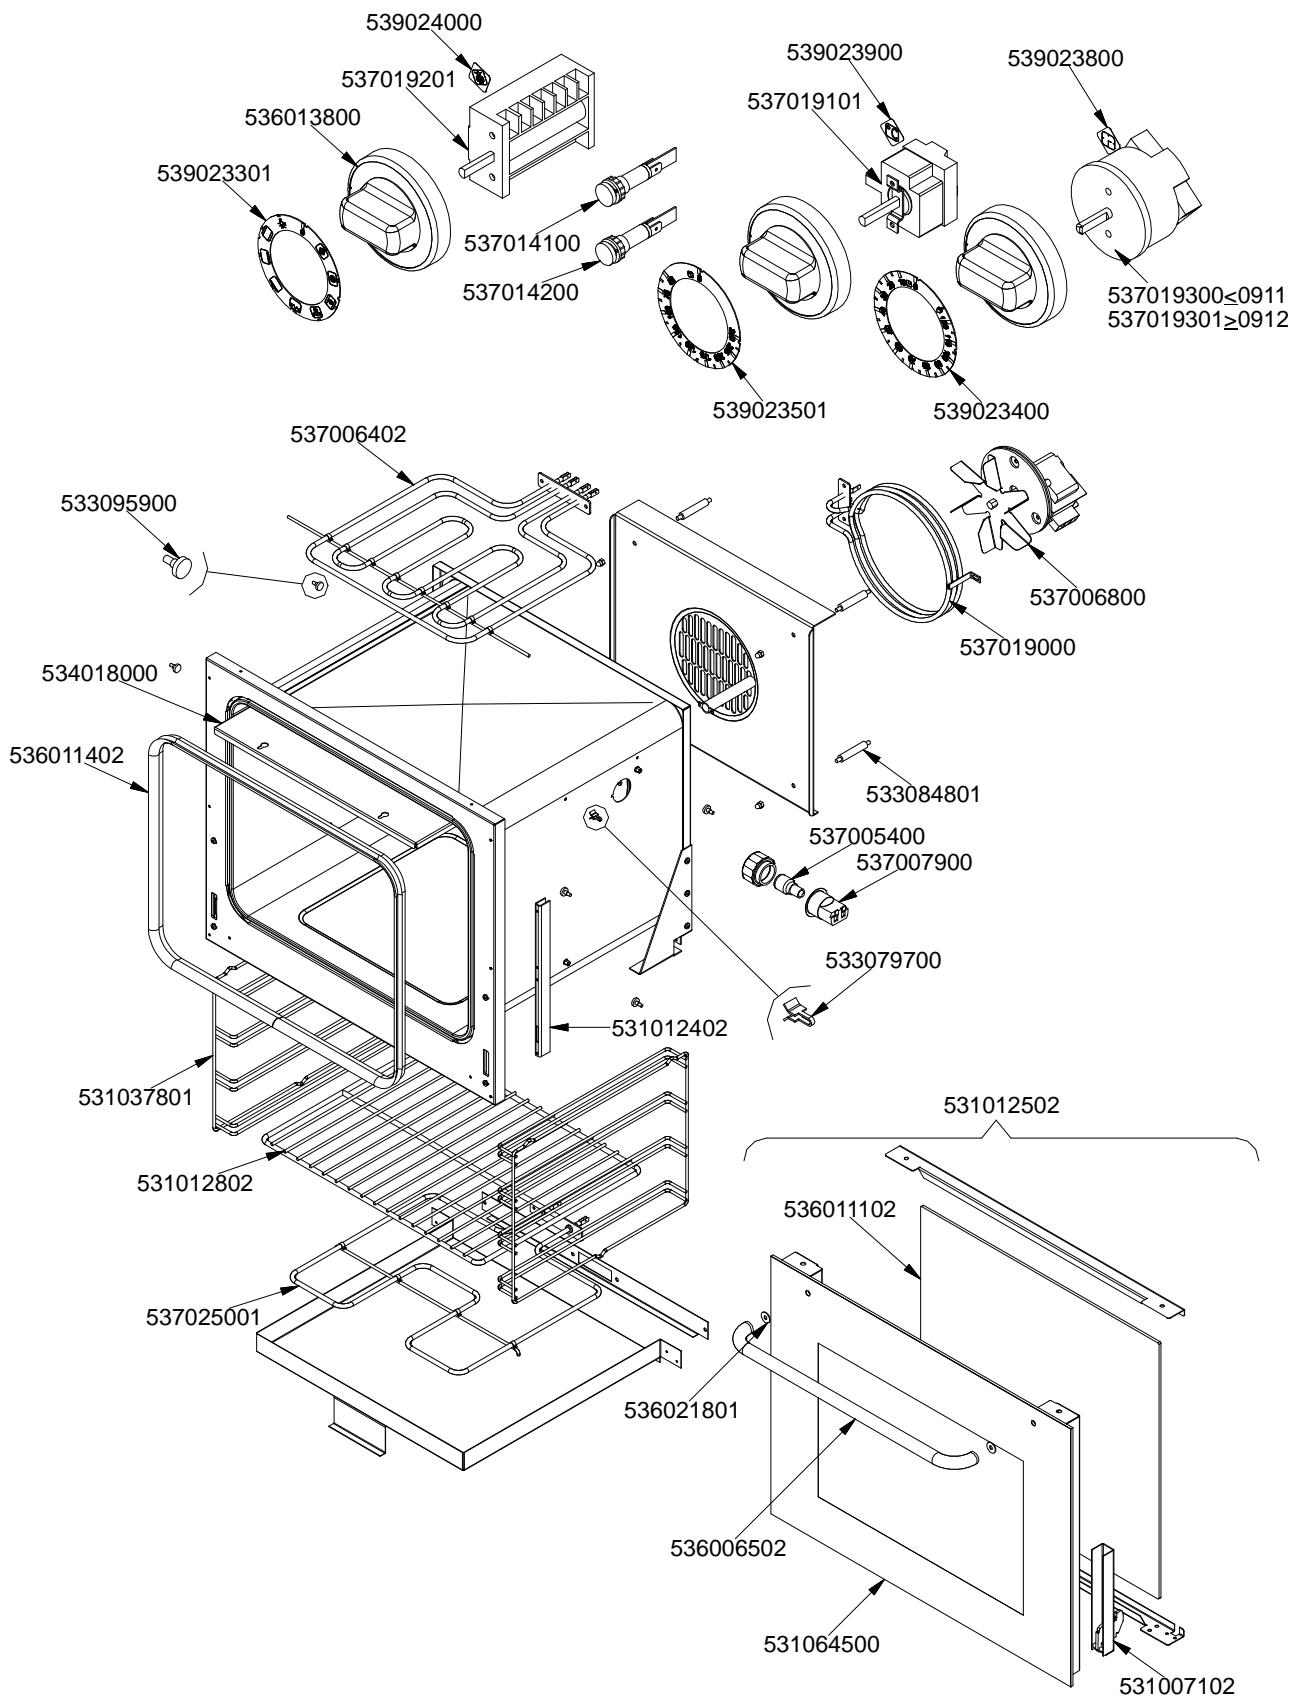

FORNO / OVEN / BACKOFEN / FOUR / CF-62

ELETTORICO MULTIFUNZIONE / MULTIFUNCTION ELECTRIC / MULTIFUNKTIONS
ELEKTRO / ELECTRIQUE A FONCTIONS MULTIPLES ≥0707

560003602M00P00

PC-E

Page	Pos	Code	Description
001		537002200	ELECTRICAL PLATE D.180 W1500 V230
001		537002100	ELECTRICAL PLATE D.145 W1000 V230
001		541015500	NEUTRAL SPACER 62
001		544060502	UPPER PLATE NEW PC-62E CF-62E
001		544216002	UPPER PLATE CF-62E/A
001		544041101	CONTROL PANEL CF-62E
001		544040901	SIDE RANGE CF-62
001		531008100	ADJUSTABLE LEG H9 CHROME
002		539024000	SIGN PLATE FOR OVEN SELECTOR
002		537019201	OVEN COMMUTATOR MULTIF.60+65
002		536013800	KNOB D.70 BLACK 6*5 WITH SPRING
002		539023301	ADHESIVE GRADUATED*EL.MULTIF.COMM.
002		537014100	WHITE WARNING LIGHT 250V
002		537014200	GREEN WARNING LIGHT 250V
002		539023900	SIGN PLATE FOR OVEN TEMPERATURE
002		537019101	THERMOSTAT MONOPHAS.050-320°C F.MF
002		539023800	SIGN PLATE FOR OVEN TIMER
002		537019300	TIMER FOR MULTIFUNCTION OVEN
002		537019301	
002		539023501	ADHESIVE GRAD.DISC *E.MULTIF.TERM.
002		539023400	ADHESIVE GRADUATED DISC F.KNOB
002		537006402	OVEN ELEMENT * 62 SUP. 2500W 230V
002		533095900	PIN FOR GRIDHOLDER SUPPORT CF 60
002		537006800	FAN 240V CF-62
002		537019000	CIRCULAR HEATING ELEMENT FOR OVEN
002		534018000	
002		536011402	OVEN GASKET CF-62
002		533084801	PANEL SPACER OF AIR DIFF.MAXI OVEN
002		537005400	OVEN BULB 15W 300°C
002		537007900	OVEN BULB-SOCKET
002		533079700	LOCK SPRING FOR BULB §3/§4
002		531012402	DOOR WHEEL HOLDER FOR MAXI OVEN
002		531037801	SUPPORT GRID OVEN NEW CF-62E
002		531012802	OVEN GRID CF-62E
002		537025001	OVEN HEATING EL.W1600 V230 62
002		531012502	COMPLETE OVEN DOOR 60*GLAS
002		536011102	
002		536021801	DOOR HANDLE SPACER FOR MAXI OVEN
002		536006502	OVEN DOOR HANDLE 60LINE AL.
002		531064500	EXTERNAL GLASS OVEN DOOR+FRAME*CF62
002		531007102	OVEN DOOR HINGE FOR 60LINE
003		537000300	COMMUTATOR 7 POSITIONS S.49 16A
003		536002100	KNOB 7 POSITIONS SNACK
003		537014100	WHITE WARNING LIGHT 250V