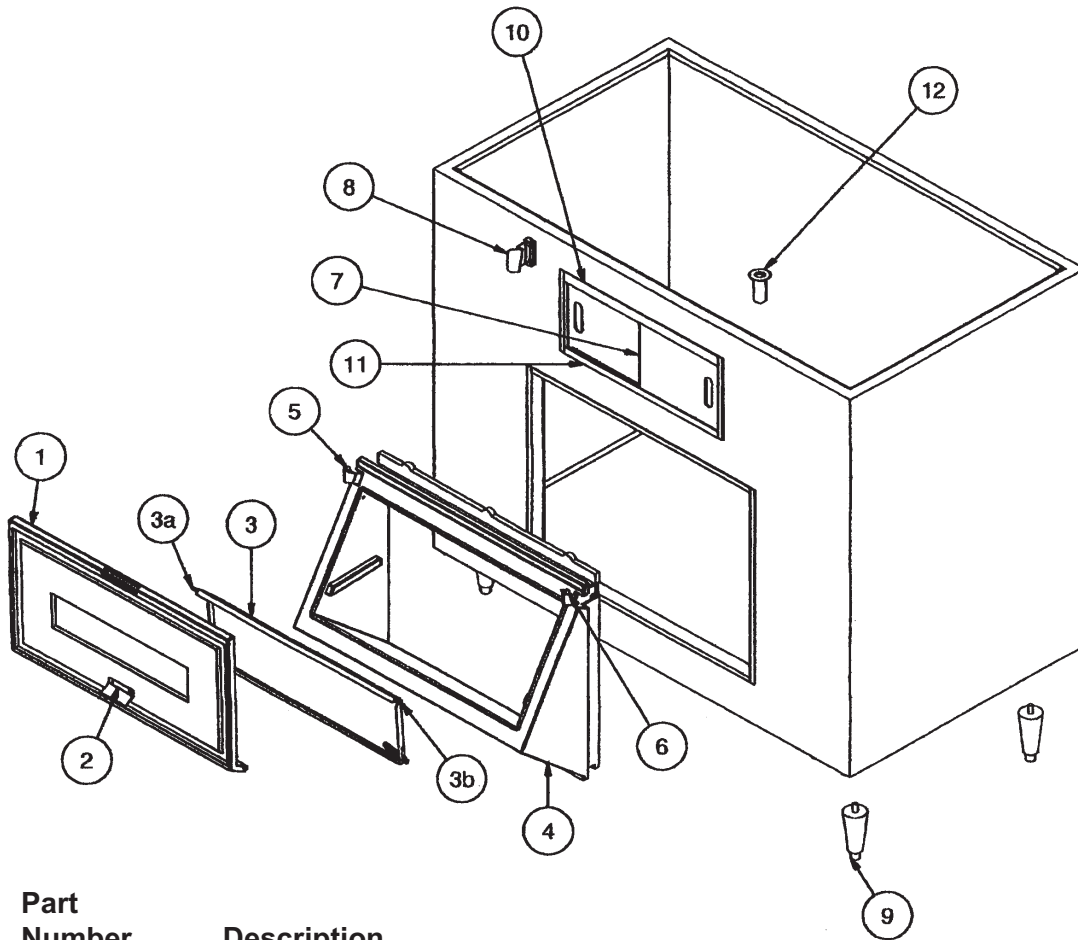

Bins, Condensers, and Accessories Service Parts

BH1100, BH1300, BH1600

Item Number	Part Number	Description		
1	02-4008-02	Door	Not Shown	
2	02-4008-03	Baffle latch bracket	02-4008-16	SS Top Support Frame
3	02-4008-04	Baffle assembly	02-4008-17	48" Plastic Top*
3a	02-4008-23	LH & RH spring loaded hinge kit	02-4008-18	60" Plastic Top*
			02-4008-19	9" Filler Panel
4	02-4008-07	Snout	02-4008-20	13 1/2" Filler Panel
5	02-4008-24	LH & RH door hinges	Note: Filler panel sizes changed in late 2005 to these:	
6	part of item 5	RH door hinge	02-4008-21 - 20.5" long 9 inch filler panel	
7	02-4008-10	Window (set of 2)	02-4008-22 - 20.5" long 13.5 inch filler panel	
8	02-4008-11	Door latch		
9	02-4008-12	Leg - each	* hole 45" wide x 20.5 deep	
	KLP2E	Leg, kit of 4, after Dec. 05 production	Hole in plastic top changed in late 2005, prior top no longer available.	
10	02-4008-25	Upper & lower window tracks		
11	part of item 10	Lower window track		
12	02-4008-15	1" plastic drain- includes nut and washer		