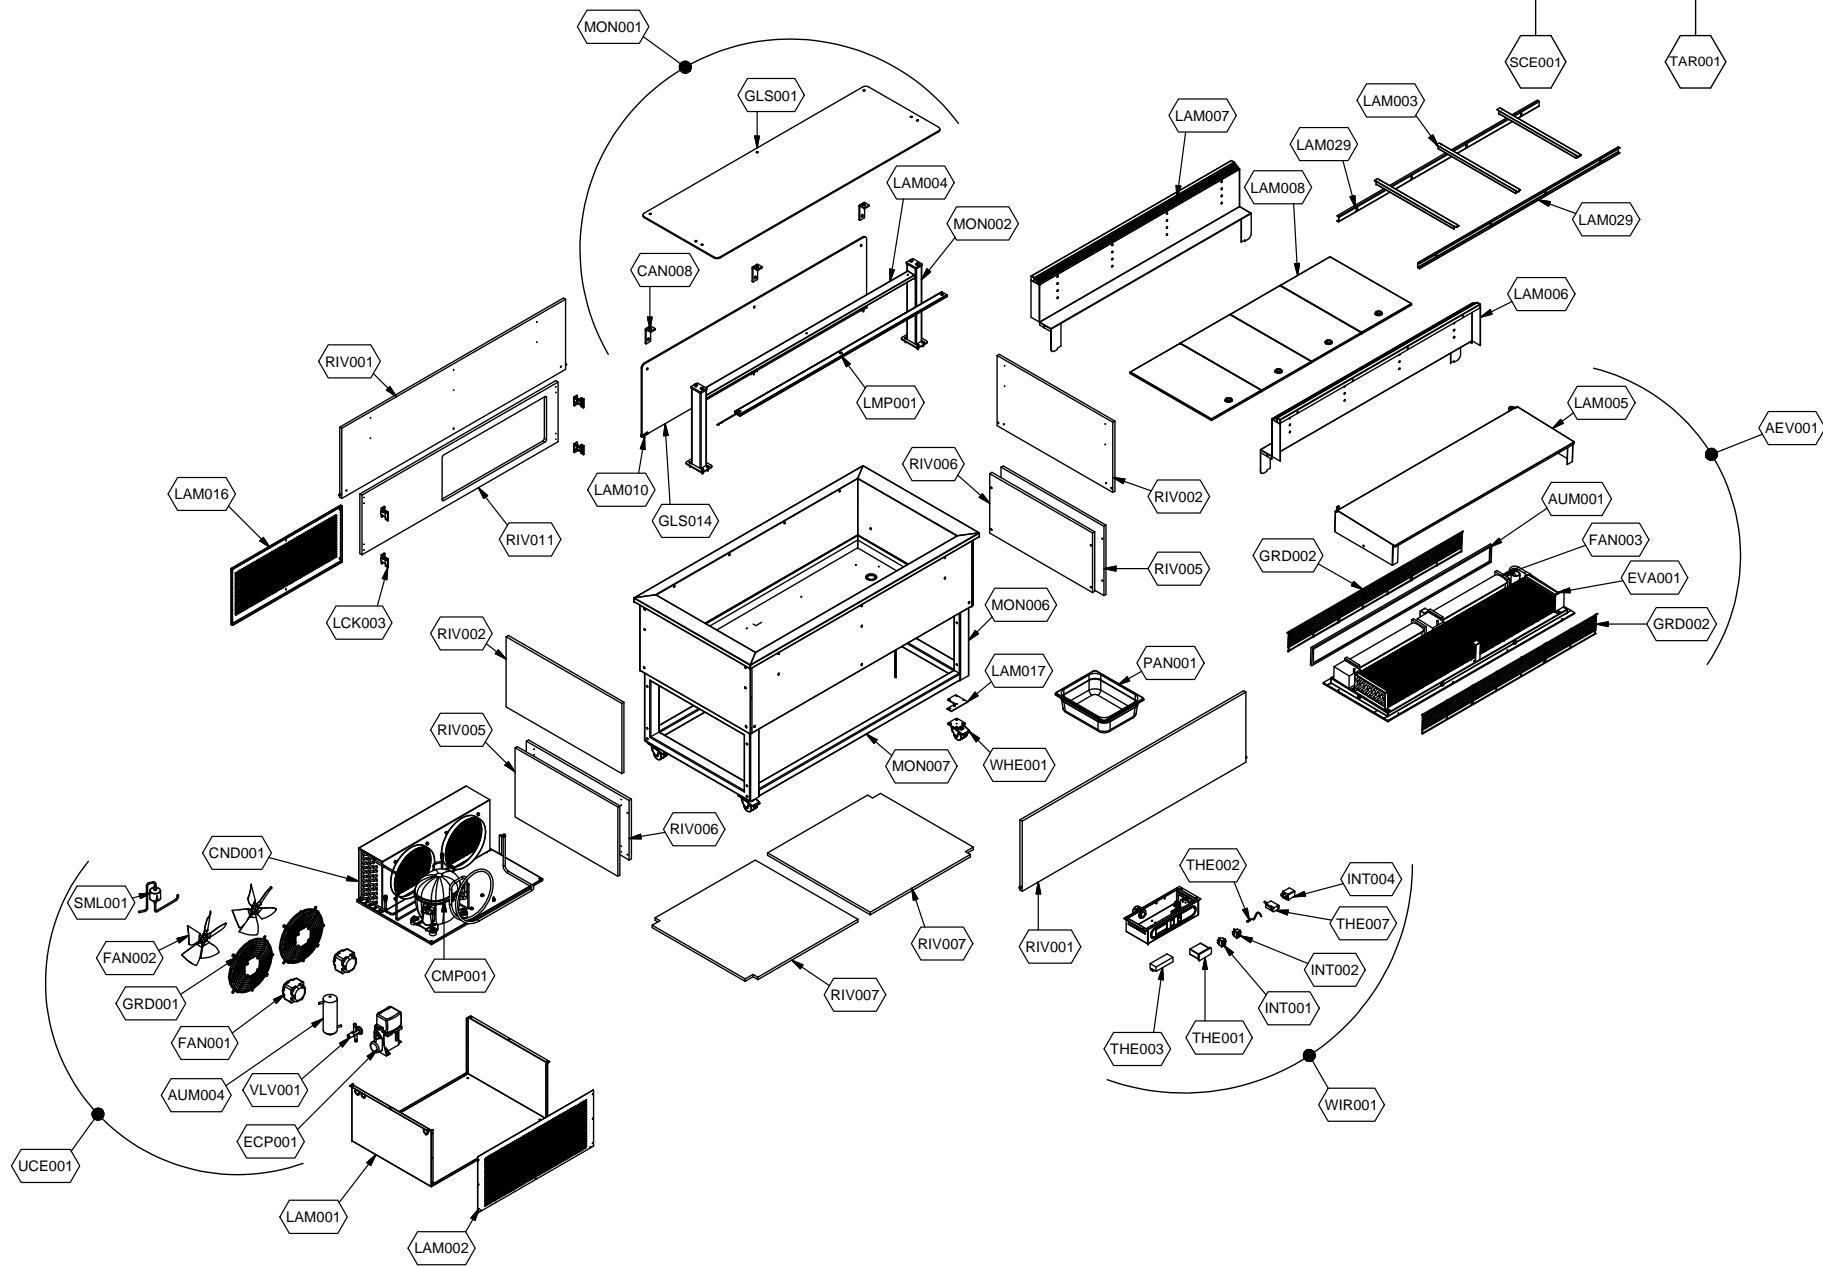

⚡	PARAM.	OPTIONAL
SCE001	TAR001	OPT

<b>Code</b>	<b>Description</b>	<b>Notes</b>
73688954	FULL EVAPORATOR KIT	5
74837184	FAN PROTECTION FILTER	2
74700708	LIQUID RECEIVER	2
74702120	FIXES GLASS	
74865634	COMPRESSOR	4
74837119	CONDENSER	5
74867018	COMPRESSOR ELECTRICAL PARTS	2
74839104	EVAPORATOR	5
74848160	FAN	2
74848118	FAN BLADE	2
74845036	TANGENTIAL FAN	2
72538624	SUPERSTRUCTURE TOP GLASS	
72538774	FRONTAL GLASS	
74847194	EVAPORATOR GRID	
74742008	MAIN ON/OFF SWITCH	2
74742017	LIGHT ON/OFF SWITCH	2
75956088	POWER RELAY	2
72539281	CONDENSING UNIT SUPPORT	
72539288	CONDENSING UNIT GRID	
72556044	PAN SUPPORT	
72539084	LED LIGHTING COVERING	
72538764	EVAPORATOR COVERING	
72538574	EVAPORATOR FRONT AIR-CONVEYOR	
72538674	EVAPORATOR REAR AIR-CONVEYOR	
74707262	WELL TRAY	
72557114	GLASS SUPPORT	
72539715	CONDENSING UNIT GRID	
72539674	FRAME FIXING KIT	
72539484	PANS SUPPORTS	
74702072	HOOK	
72539044	LED LIGHTING	
73669064	SUPERSTRUCTURE	
72539070	SUPERSTRUCTURE SIDE SUPPORT	
72539682	SIDE FRAME	

Cod. ESP356

Denominazione: SERVICE BLUE 3-4 INCORPORATO

Data: 15/04/13

INDICE DI MODIFICA: 00

PARAM.

OPTIONAL

<b>Code</b>	<b>Description</b>	<b>Notes</b>
72539694	FRONT BOTTOM FRAME	
74707120	PAN	3
72546816	FOOD ISLAND TOP LONGER SIDE PANEL	
72546796	FOOD ISLAND TOP SIDE PANEL	
72545796	EXTERNAL BOTTOM SIDE PANEL	
72545786	INTERNAL BOTTOM SIDE PANEL	
72546896	BOTTOM SHELF	
72545546	LOW BACK PANNEL	
SC850	ELECTRICAL WIRING	1
73670196	DRIER FILTER	2
RIF.TAR.B05	CONTROLLER PRESETTING SERVICE	1
74700881	UNSETTED ELECTRONIC CONTROLLER	1
74700916	PROBE	1
74700892	LED POWER PACK	1
74700954	SPEED FAN CONTROLLER	1
74861586	FULL CONDENSING UNIT	
74877107	VALVE	4
74708007	CASTOR/FEET	
73669908	POWER BOX	