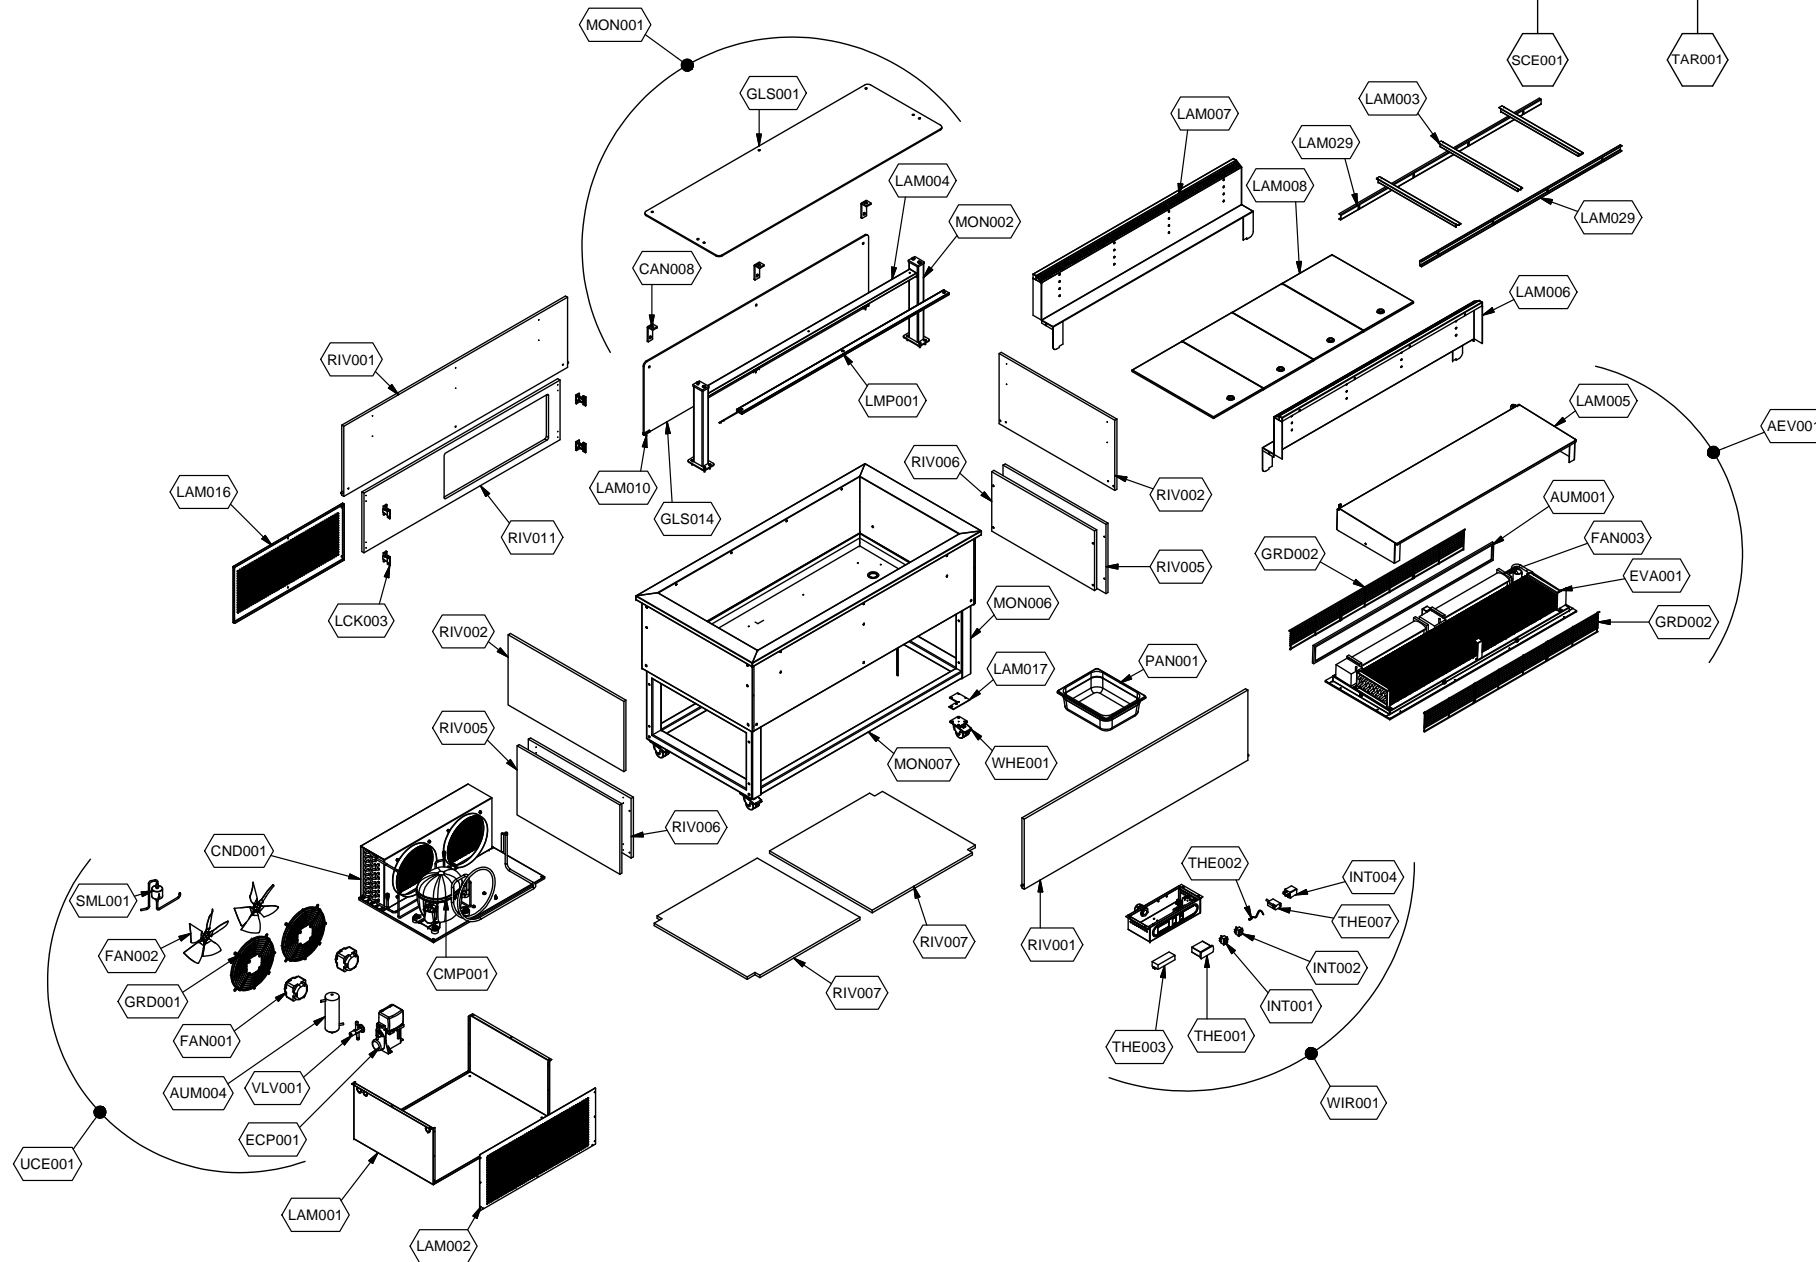

### Explosionszeichnung / Ersatzteile

---

Bitte bei Ersatzteilbestellung immer Artikelnummer und Seriennummer mit angeben!

Cod. ESP356

Denominazione: SERVICE BLUE 3-4 INCORPORATO

Data: 15/04/13

INDICE DI MODIFICA: 00

⚡	PARAM.	OPTIONAL
SCE001	TAR001	OPT

<b>Code</b>	<b>Description</b>	<b>Notes</b>
73688954	FULL EVAPORATOR KIT	5
74837184	FAN PROTECTION FILTER	2
74700708	LIQUID RECEIVER	2
74702120	FIXES GLASS	
74865634	COMPRESSOR	4
74837119	CONDENSER	5
74867018	COMPRESSOR ELECTRICAL PARTS	2
74839104	EVAPORATOR	5
74848160	FAN	2
74848118	FAN BLADE	2
74845036	TANGENTIAL FAN	2
72538624	SUPERSTRUCTURE TOP GLASS	
72538774	FRONTAL GLASS	
74847194	EVAPORATOR GRID	
74742008	MAIN ON/OFF SWITCH	2
74742017	LIGHT ON/OFF SWITCH	2
75956088	POWER RELAY	2
72539281	CONDENSING UNIT SUPPORT	
72539288	CONDENSING UNIT GRID	
72556044	PAN SUPPORT	
72539084	LED LIGHTING COVERING	
72538764	EVAPORATOR COVERING	
72538574	EVAPORATOR FRONT AIR-CONVEYOR	
72538674	EVAPORATOR REAR AIR-CONVEYOR	
74707262	WELL TRAY	
72557114	GLASS SUPPORT	
72539715	CONDENSING UNIT GRID	
72539674	FRAME FIXING KIT	
72539484	PANS SUPPORTS	
74702072	HOOK	
72539044	LED LIGHTING	
73669064	SUPERSTRUCTURE	
72539070	SUPERSTRUCTURE SIDE SUPPORT	
72539682	SIDE FRAME	

Cod. ESP356

Denominazione: SERVICE BLUE 3-4 INCORPORATO

Data: 15/04/13

INDICE DI MODIFICA: 00

PARAM.

OPTIONAL

<b>Code</b>	<b>Description</b>	<b>Notes</b>
72539694	FRONT BOTTOM FRAME	
74707120	PAN	3
72546816	FOOD ISLAND TOP LONGER SIDE PANEL	
72546796	FOOD ISLAND TOP SIDE PANEL	
72545796	EXTERNAL BOTTOM SIDE PANEL	
72545786	INTERNAL BOTTOM SIDE PANEL	
72546896	BOTTOM SHELF	
72545546	LOW BACK PANNEL	
SC850	ELECTRICAL WIRING	1
73670196	DRIER FILTER	2
RIF.TAR.B05	CONTROLLER PRESETTING SERVICE	1
74700881	UNSETTED ELECTRONIC CONTROLLER	1
74700916	PROBE	1
74700892	LED POWER PACK	1
74700954	SPEED FAN CONTROLLER	1
74861586	FULL CONDENSING UNIT	
74877107	VALVE	4
74708007	CASTOR/FEET	
73669908	POWER BOX	