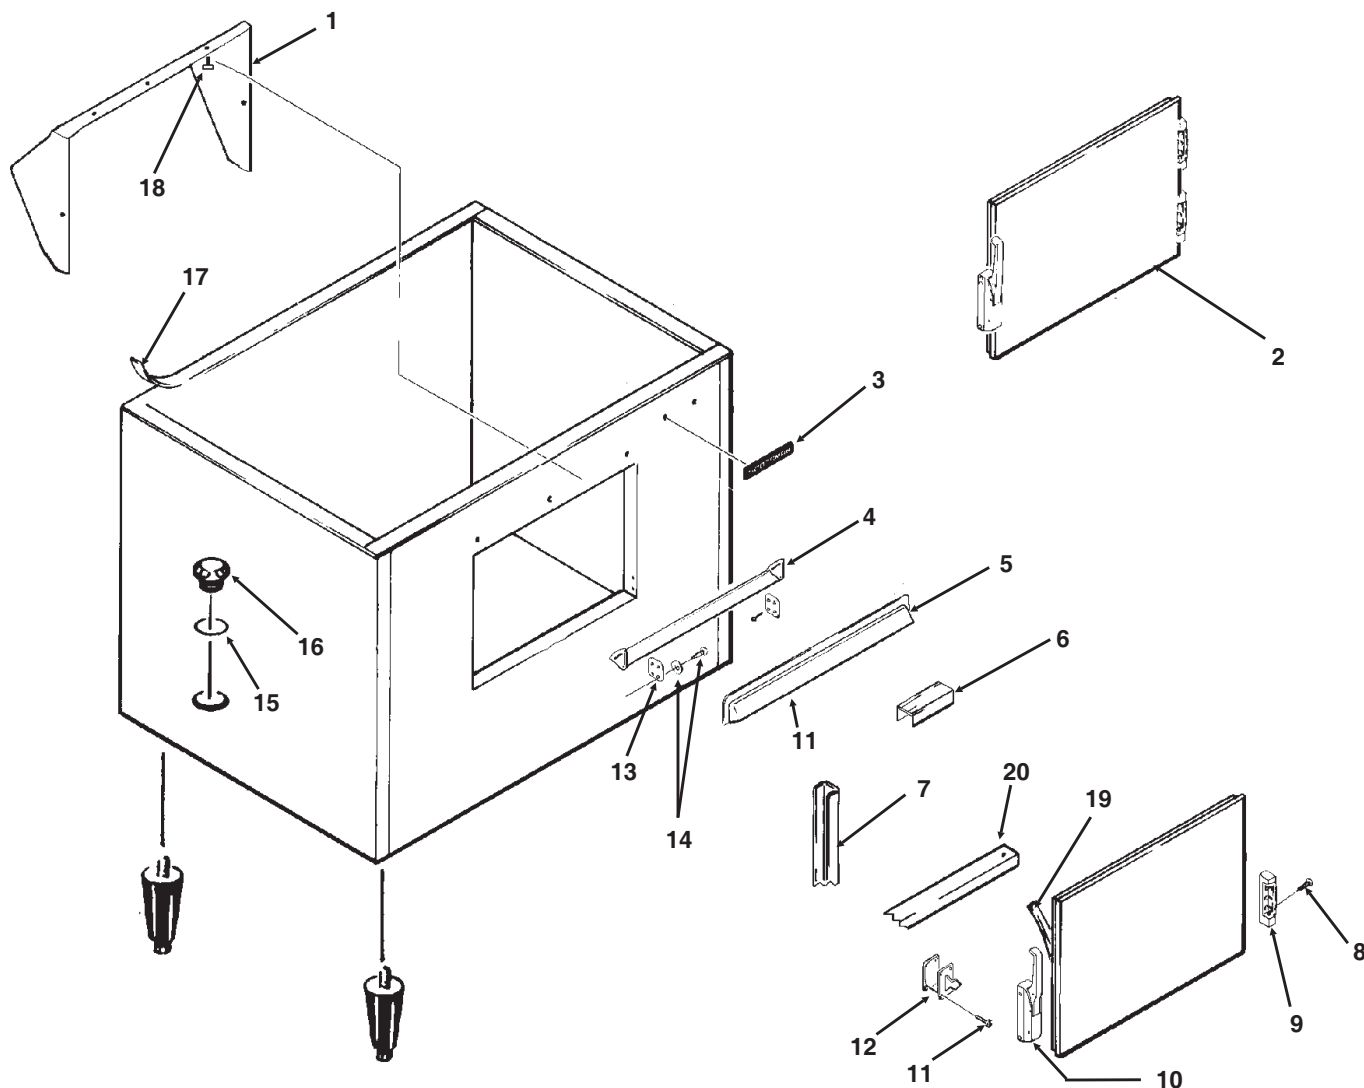

# Bins, Condensers, and Accessories Service Parts

**SB480, SBX470, SBX215**

ITEM NUMBER	PART NUMBER	DESCRIPTION	ITEM NUMBER	PART NUMBER	DESCRIPTION
1	02-3991-01	Baffle	10	02-2658-01	Latch
2	02-3991-02	Complete door, SS		02-3991-12	Screw, into door
	02-3991-03	Plastic door liner	11	02-3991-13	Screw, into cabinet
3	15-0711-02	Emblem for gray	12	02-2658-02	Strike
4	02-3991-04	Spill Door	13	02-3991-15	Spill door hinge
5	02-3991-05	Awning	14	02-3991-16	Screw
6	02-3991-06	Door Trim Cap	15	13-0617-11	O-ring
7	02-3991-07	Door Trim side	16	02-2809-01	Drain top
	02-3991-17	Support, attaches to item 7	17	19-0503-04	Foam tape
8	02-3991-08	Screw, into door or cabinet	18	03-0727-01	Thumb screw
9	02-2658-03	Hinge	19	02-3991-18	Door gasket
	02-2658-04	Hinge Cover	20	02-3991-19	Door trim