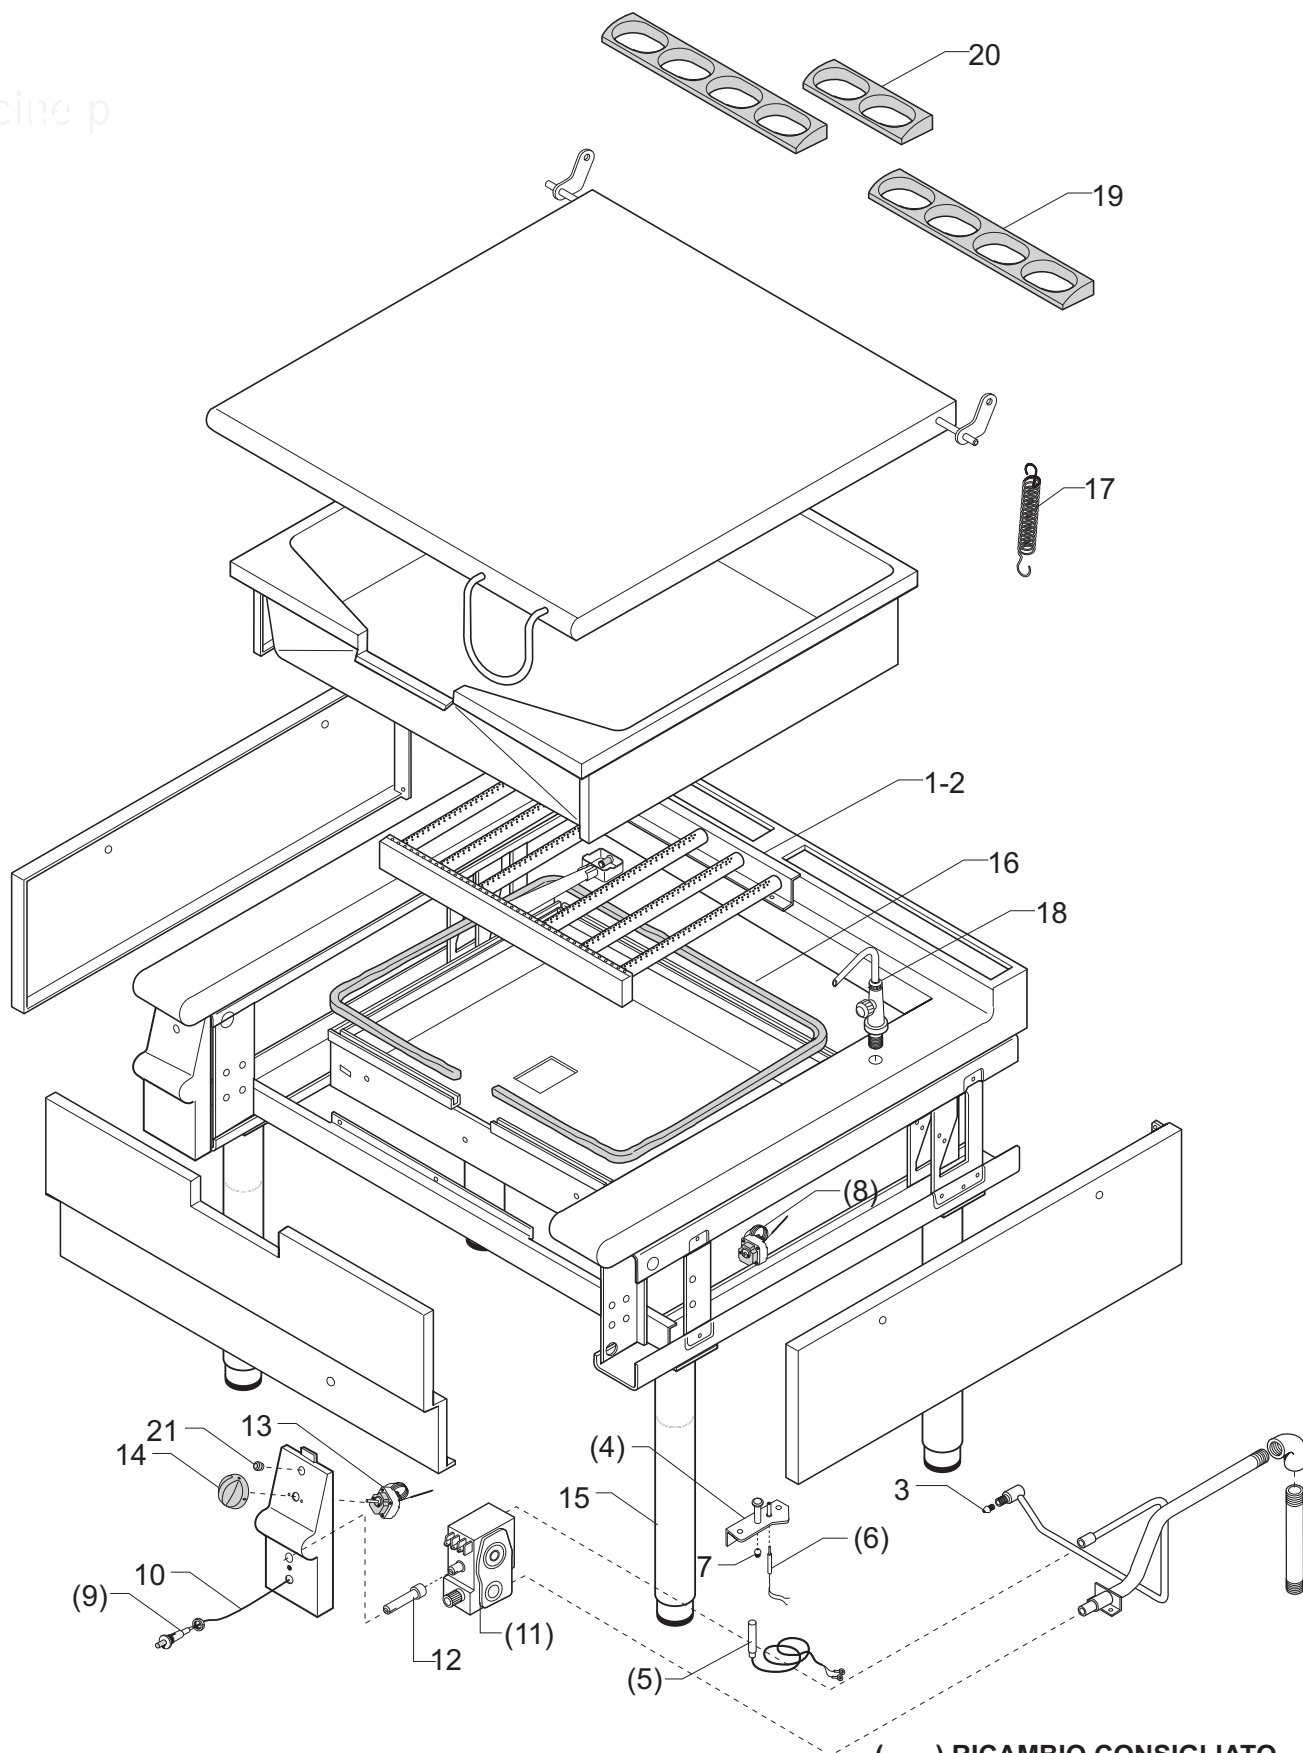

cine p

(.....) RICAMBIO CONSIGLIATO
(.....) SUGGESTED SPARE-PARTS

BRASIERA A GAS (Serie 700)
GAS BRATT PANS (Serie 700)

Tav. Rif. BCP0070-(26)

RIF. Da matricola n°
REF. From serial n°

Rev.00 del 14/01/1999

Baron Cucine Professionali S.r.l.

RIPRODUZIONE, ANCHE PARZIALE, VIETATA

BCP0070-(25)