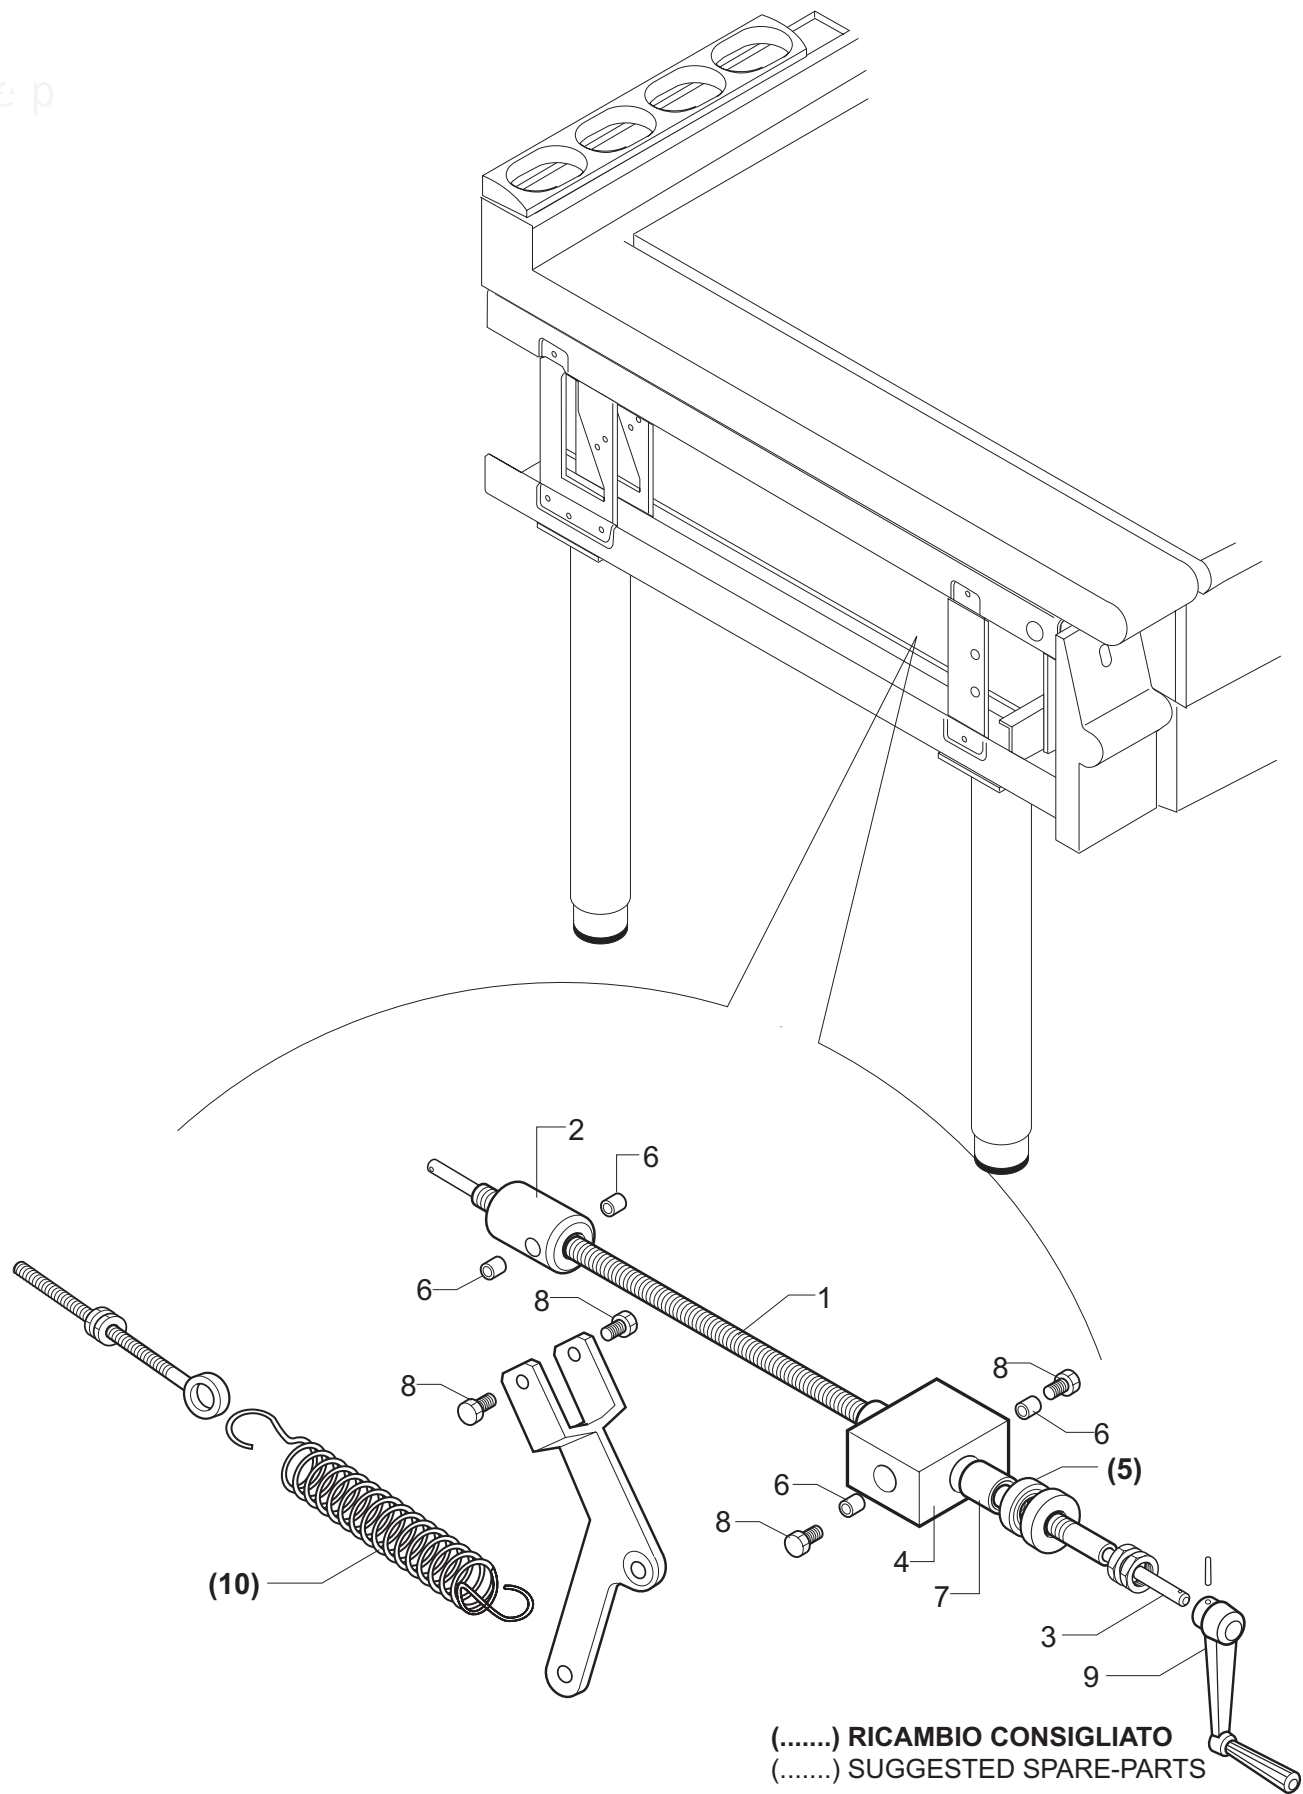

cine p

(.....) RICAMBIO CONSIGLIATO
(.....) SUGGESTED SPARE-PARTS

GRUPPO SOLLEVAMENTO VASCA (Serie 700)
TANIC TILTING SET (Serie 700)

Tav. Rif. BCP0070-(28)

RIF. Da matricola n°
REF. From serial n°

Rev.00 del 14/01/1999

Baron Cucine Professionali S.r.l.

RIPRODUZIONE, ANCHE PARZIALE, VIETATA

BCP0070-(27)