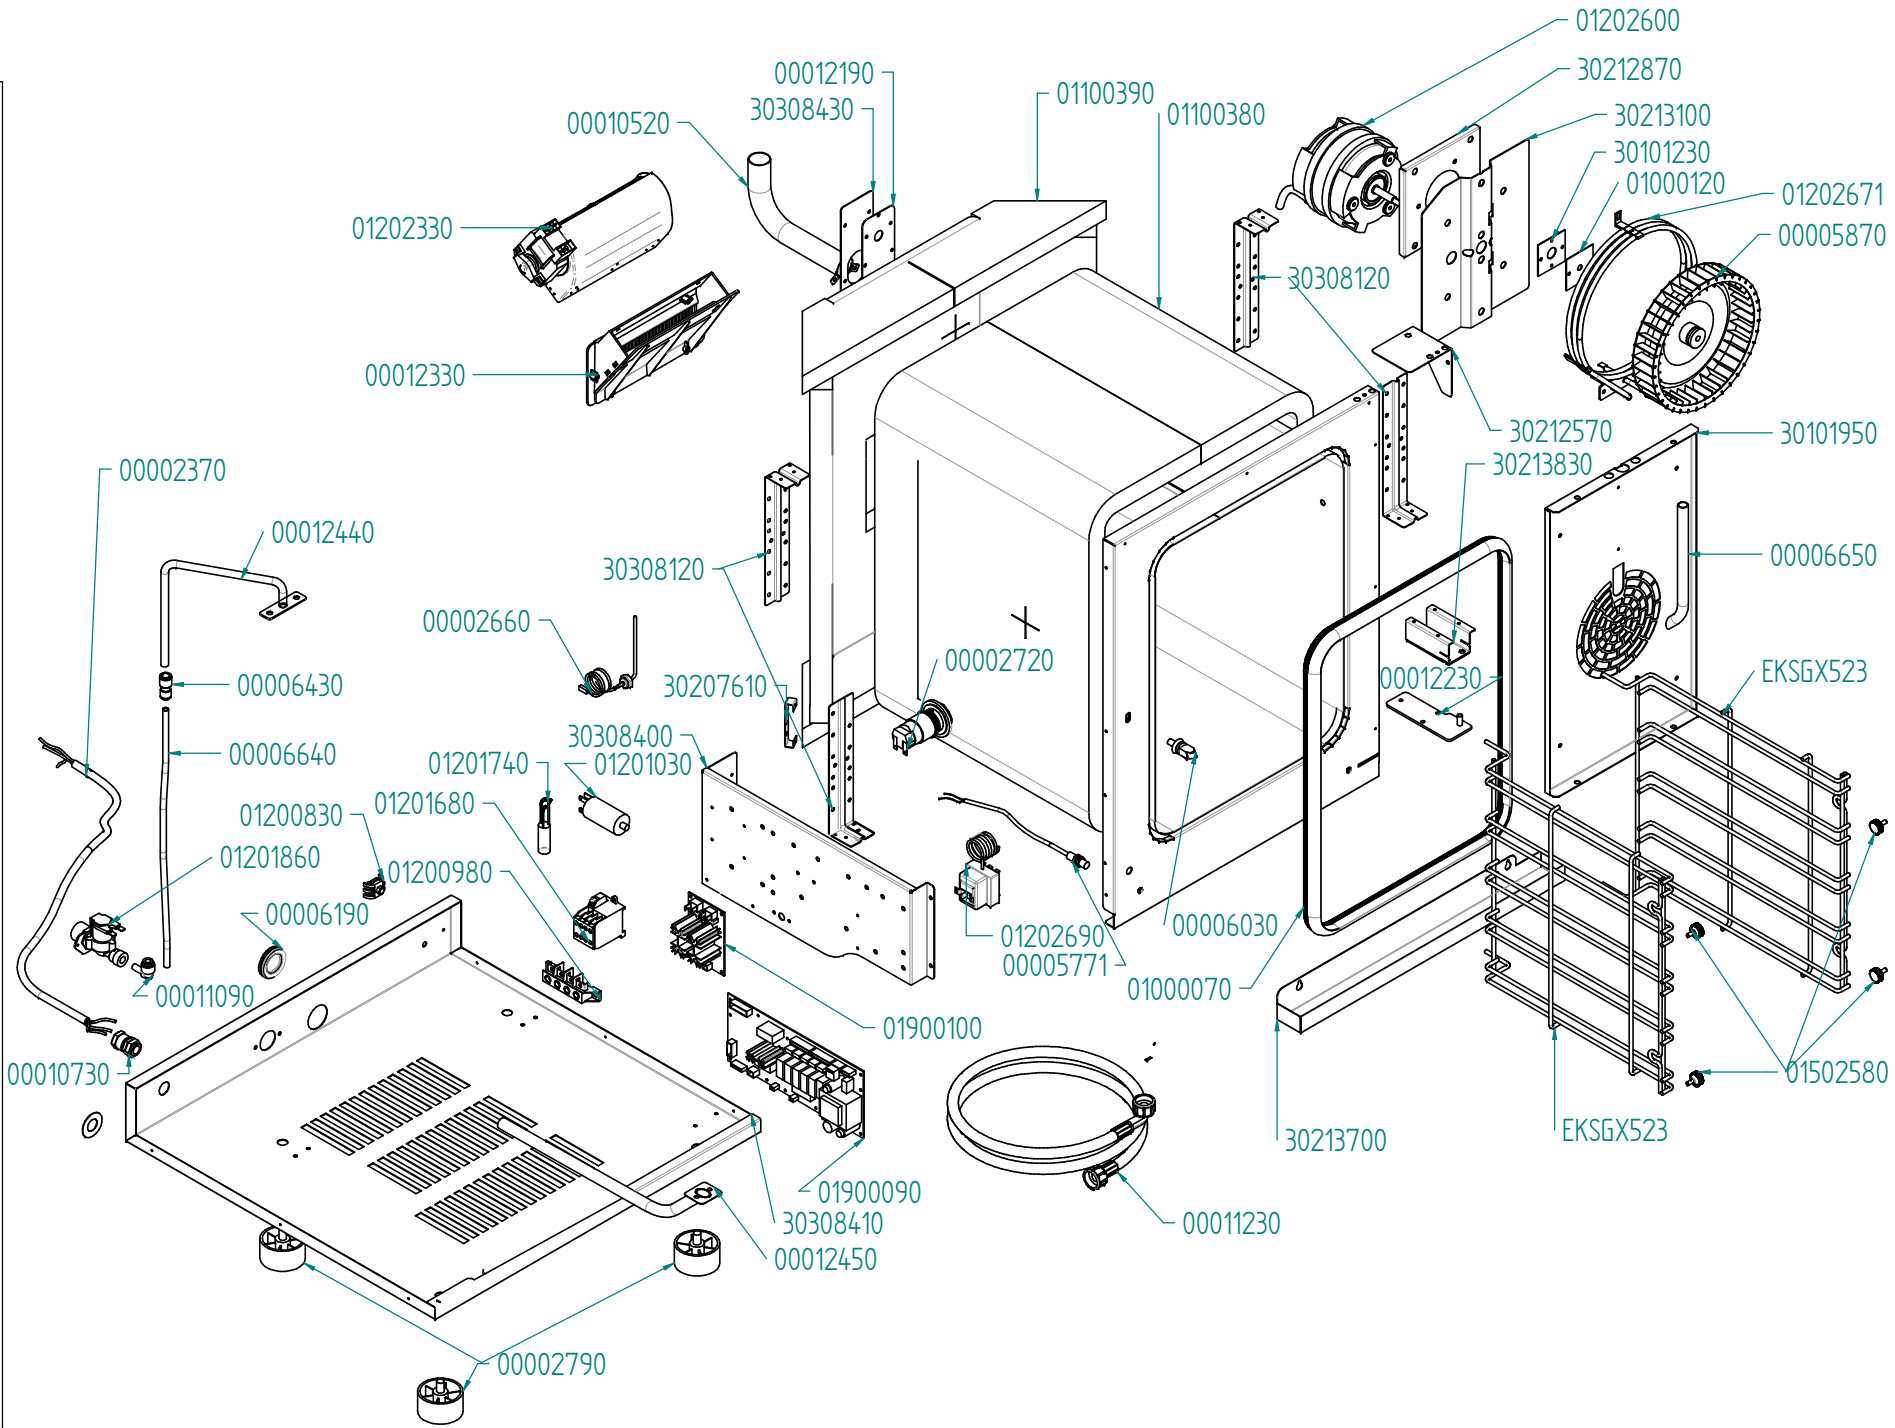

Prima emissione - Rev. 0

pag.

2/2

Preparazione: M.F. (DB)

Verifica: S.A. (DB3)

Approvazione: M.G. (RUT)

Spare part list

Article : EKF523EUD COMBI OVEN, 2/3GN TRAYS, ELECTRONIC CONTROL, DIRECT STEAM

Tecnoeka srl reserves the right to change prices for commercial needs without notice

Code	Previous code	Description	UM	Used quantity
00005771		MAGNETIC SENSOR N.O. L= 60 CM CABLE	NR	1,00
00013310		LAMP HOLDER COMPLETE WITH ALOGEN LAMP 6.3MM FEMALE FASTON AND FASTON COVER	NR	1,00
01000070	09989748000	BLACK DOOR GASKET THERMIC-50-H T/TN	NR	1,00
01201030	09951017000	CONDENSER 6,3µF	NR	1,00
01201860	11951377000	ELECTROVALVE FOR KF 630, KF 10 01G, KF 912, KF 965 E KF 981	NR	1,00
01202600		BIDIRECTIONAL MOTOR SINGLE PHASE 230V 50HZ 2 POLES P=120W	NR	1,00
01202671		CIRCULAR HEATING 230V 3000W	NR	1,00
01202690		THERMOSTAT (BIPOlar)	NR	1,00
01900081		DISPLAY BOARD WITH BLUE LED LIGHTS FOR ELECTRONIC OVENS WITH DIRECT OUTLET	NR	1,00
01900090	11950577000	MICROPROCESSOR CARD WITH OVEN TIMER FOR KF 980, KF 981 E UD	NR	1,00
01900100	11950587000	TRIAC CARD FOR POWER CONTROL FOR KF 980 EV - 956 EV	NR	1,00
20101520		COMPLETE GLASS DOOR, INSPECTIONABLE, WITH STAINLESS STEEL POSTS FOR OVENS	NR	1,00
21004170		KIT CORE PROBE PLUG AND JACK 6.3 + COVER + WASHER + NUT	NR	1,00