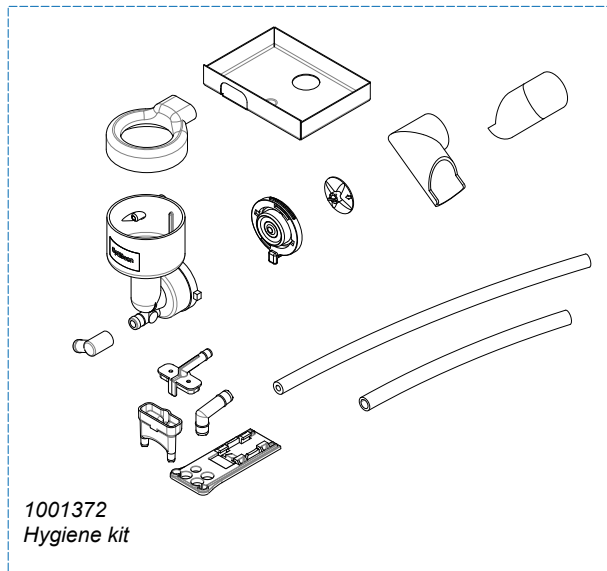

Rated voltage : 1N~ 220-240V 50-60Hz 2275W

Drawer : RLF
 Date : 06-07-11

Spare Parts Info

ANIMO

www.animo.eu

*Recomended Spare Part

Type : OPTIBEAN 2 H&C
 Articulenumber : 1001520

From mach. nr. : 4X 31323
 Date : 09 - 2015

Page : 9 - 12
 Rev : 3

Rated voltage : 1N~ 220-240V 50-60Hz 2275W

Drawer : RLF
 Date : 06-07-11

Spare Parts Info

ANIMO

www.animo.eu

Accessories

*Recomended Spare Part

Type : OPTIBEAN 2 H&C
Articlenumber : 1001520

From mach. nr. : 4X 31323
Date : 09 - 2015

Page : 10 - 12
Rev : 3

Rated voltage : 1N~ 220-240V 50-60Hz 2275W

Drawer : RLF
Date : 06-07-11

Spare Parts Info

ANIMO