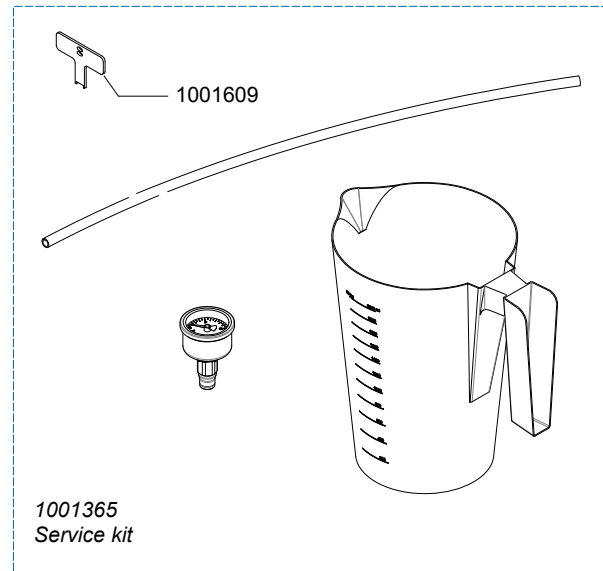

Page : 9 - 12
 Rev : 3

Rated voltage : 1N~ 220-240V 50-60Hz 2275W

Drawer : RLF
 Date : 06-07-11

Spare Parts Info

ANIMO

www.animo.eu

Accessories

*Recomended Spare Part