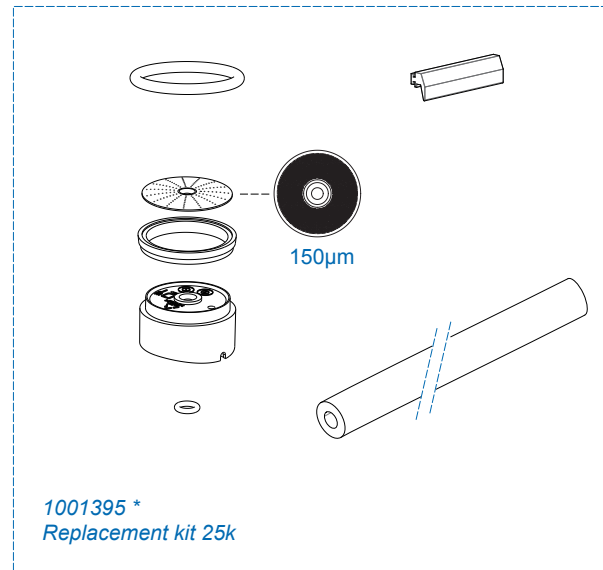

Page : 9 - 12
 Rev : 3

Rated voltage : 1N~ 220-240V 50-60Hz 2275W

Drawer : RLF
 Date : 06-07-11

Spare Parts Info

ANIMO

www.animo.eu

Accessories

*Recomended Spare Part