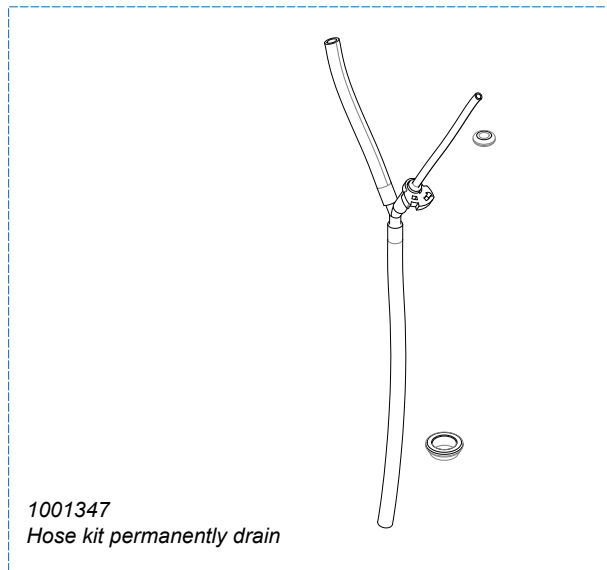

Page : 9 - 12
 Rev : 3

Rated voltage : 1N~ 220-240V 50-60Hz 2275W

Drawer : RLF
 Date : 06-07-11

Spare Parts Info

ANIMO

www.animo.eu

Accessories

*Recomended Spare Part

Type : OPTIBEAN 2 H&C
Articlenumber : 1001520

From mach. nr. : 4X 31323
Date : 09 - 2015

Page : 10 - 12
Rev : 3

Rated voltage : 1N~ 220-240V 50-60Hz 2275W

Drawer : RLF
Date : 06-07-11

Spare Parts Info

ANIMO