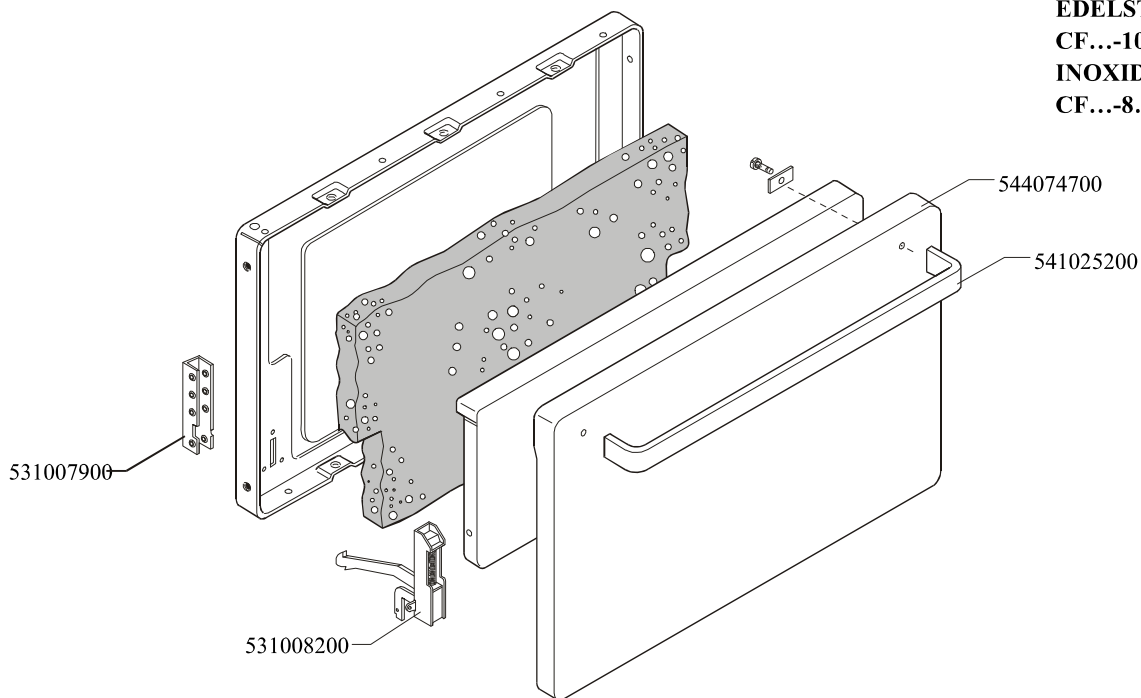

531009600

Page	Pos	Code	Description
001		544301600	RIGHT SIDE FOR 65 RANGE
001		544301500	LEFT SIDE FOR 65 RANGE
001		536005300	PLASTIC LED 2"
002		541070100	NEUTRAL SPACER 8
002		537002300	ELECTRICAL PLATE D.220 W2000 V230
002		544257400	UPPER PLATE PC-8E
002		544263500	RIGHT SIDE S.65
002		544263600	LEFT SIDE S.65
002		544293600	CONTROL PANEL CF4/CFC4-8ET
002		539018900	INDEX FOR KNOB
002		537000300	COMMUTATOR 7 POSITIONS S.49 16A
002		539018100	ADHESIVE GRADUATED DISC FOR KNOB
002		537014100	WHITE WARNING LIGHT 250V
002		536013800	KNOB D.70 BLACK 6*5 WITH SPRING
002		537007700	TERMINAL BLOCK THREEPHASE 40A
002		537014000	CABLE SECURING CLAMP PG-21
002		536012000	HEXAGONAL LOCK NUT PG-21
003		537006800	FAN 240V CF-62
003		536018300	GRIP FOR ROTATING SPIT
003		537019000	CIRCULAR HEATING ELEMENT FOR OVEN
003		537019100	THERMOSTAT FOR MULTIFUNCTION OVEN
003		539018800	INDEX FOR OVEN KNOB
003		539023800	SIGN PLATE FOR OVEN TIMER
003		539023900	SIGN PLATE FOR OVEN TEMPERATURE
003		539024000	SIGN PLATE FOR OVEN SELECTOR
003		537019300	TIMER FOR MULTIFUNCTION OVEN
003		539023400	ADHESIVE GRADUATED DISC F.KNOB
003		539023500	ADHESIVE GRAD.DISC *E.MULTIF.TERM.
003		539023300	ADHESIVE GRADUATED DISC FOR KNOB
003		536013800	KNOB D.70 BLACK 6*5 WITH SPRING
003		537014100	WHITE WARNING LIGHT 250V
003		537014200	GREEN WARNING LIGHT 250V
003		537019200	SELECTOR FOR MULTIFUNCTION OVEN
003		537006200	UPPER OVEN HEATING EL.1000+2000W
003		537006300	LOWER OVEN HEATING EL.W1750 230CF8/
003		537005400	OVEN BULB 15W 300°C
003		537007900	OVEN BULB-SOCKET
003		534009100	GRILL PROTECTION CF-8/10
003		536011300	OVEN GASKET CF-8/10
003		531006700	OVEN GRID FOR CF-8/10
003		537005300	MOTOR FOR SPIT CF-8/10
003		534002200	OVEN DRIPPING-PAN CF-8/10
003		531013600	SIDE GRID FOR MAXI/VENTILATED OVEN
004		531012700	STAINLESS STEEL OVEN DOOR CF-8/10
004		531007900	STAINLESS STEEL DOOR WHEEL HOLDER
004		531008200	STAINLESS STEEL DOOR HINGE CF-8/10
004		544074700	STAINLESS STEEL OVEN DOOR PANEL
004		541025200	STAINLESS STEEL OVEN DOOR HANDLE
004		531009600	COMPLETE GLASS OVEN DOOR
004		531012400	GLASS DOOR WHEEL HOLDER CF-8/10
004		531007300	GLASS DOOR HINGE CF-8/10