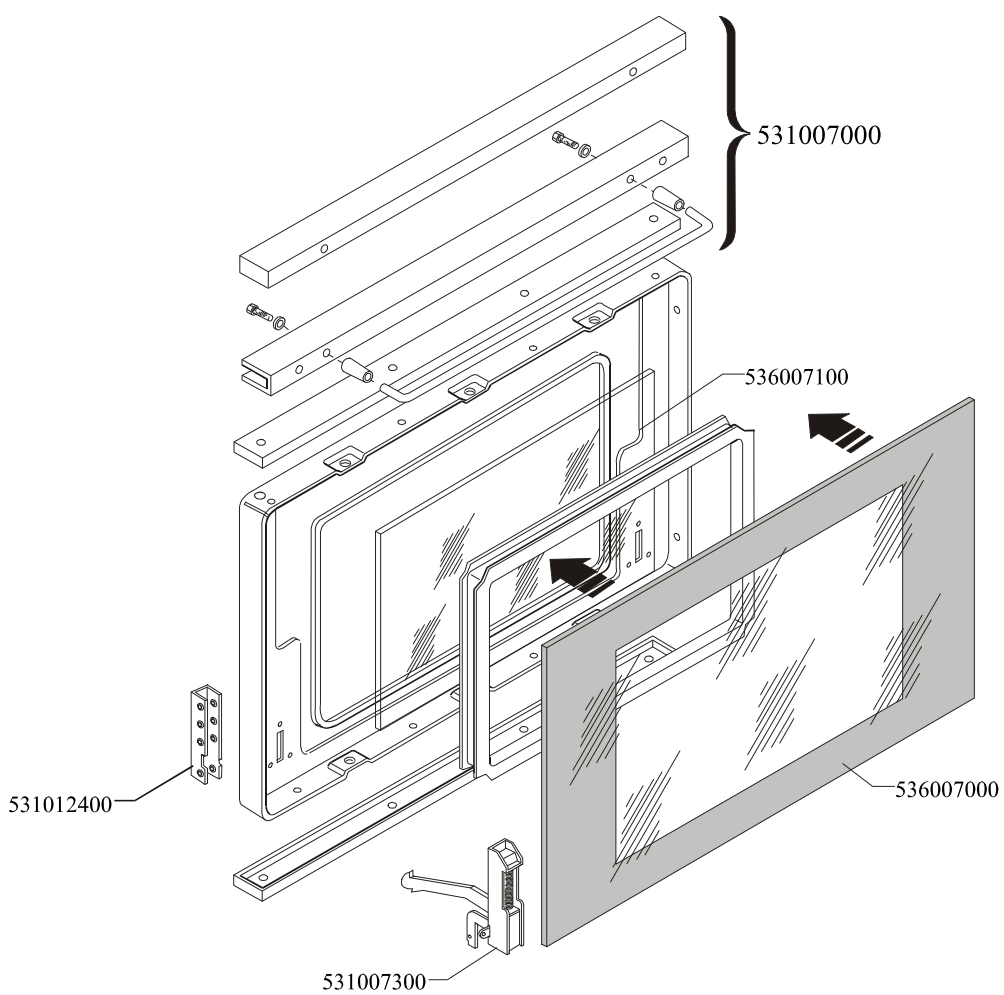

531009600

Page	Pos	Code	Description
001		544301600	RIGHT SIDE FOR 65 RANGE
001		544301500	LEFT SIDE FOR 65 RANGE
001		536005300	PLASTIC LED 2"
002		541070100	NEUTRAL SPACER 8
002		537002300	ELECTRICAL PLATE D.220 W2000 V230
002		544257400	UPPER PLATE PC-8E
002		544263500	RIGHT SIDE S.65
002		544263600	LEFT SIDE S.65
002		544293600	CONTROL PANEL CF4/CFC4-8ET
002		539018900	INDEX FOR KNOB
002		537000300	COMMUTATOR 7 POSITIONS S.49 16A
002		539018100	ADHESIVE GRADUATED DISC FOR KNOB
002		537014100	WHITE WARNING LIGHT 250V
002		536013800	KNOB D.70 BLACK 6*5 WITH SPRING
002		537007700	TERMINAL BLOCK THREEPHASE 40A
002		537014000	CABLE SECURING CLAMP PG-21
002		536012000	HEXAGONAL LOCK NUT PG-21
003		537006800	FAN 240V CF-62
003		536018300	GRIP FOR ROTATING SPIT
003		537019000	CIRCULAR HEATING ELEMENT FOR OVEN
003		537019100	THERMOSTAT FOR MULTIFUNCTION OVEN
003		539018800	INDEX FOR OVEN KNOB
003		539023800	SIGN PLATE FOR OVEN TIMER
003		539023900	SIGN PLATE FOR OVEN TEMPERATURE
003		539024000	SIGN PLATE FOR OVEN SELECTOR
003		537019300	TIMER FOR MULTIFUNCTION OVEN
003		539023400	ADHESIVE GRADUATED DISC F.KNOB
003		539023500	ADHESIVE GRAD.DISC *E.MULTIF.TERM.
003		539023300	ADHESIVE GRADUATED DISC FOR KNOB
003		536013800	KNOB D.70 BLACK 6*5 WITH SPRING
003		537014100	WHITE WARNING LIGHT 250V
003		537014200	GREEN WARNING LIGHT 250V
003		537019200	SELECTOR FOR MULTIFUNCTION OVEN
003		537006200	UPPER OVEN HEATING EL.1000+2000W
003		537006300	LOWER OVEN HEATING EL.W1750 230CF8/
003		537005400	OVEN BULB 15W 300°C
003		537007900	OVEN BULB-SOCKET
003		534009100	GRILL PROTECTION CF-8/10
003		536011300	OVEN GASKET CF-8/10
003		531006700	OVEN GRID FOR CF-8/10
003		537005300	MOTOR FOR SPIT CF-8/10
003		534002200	OVEN DRIPPING-PAN CF-8/10
003		531013600	SIDE GRID FOR MAXI/VENTILATED OVEN
004		531012700	STAINLESS STEEL OVEN DOOR CF-8/10
004		531007900	STAINLESS STEEL DOOR WHEEL HOLDER
004		531008200	STAINLESS STEEL DOOR HINGE CF-8/10
004		544074700	STAINLESS STEEL OVEN DOOR PANEL
004		541025200	STAINLESS STEEL OVEN DOOR HANDLE
004		531009600	COMPLETE GLASS OVEN DOOR
004		531012400	GLASS DOOR WHEEL HOLDER CF-8/10
004		531007300	GLASS DOOR HINGE CF-8/10