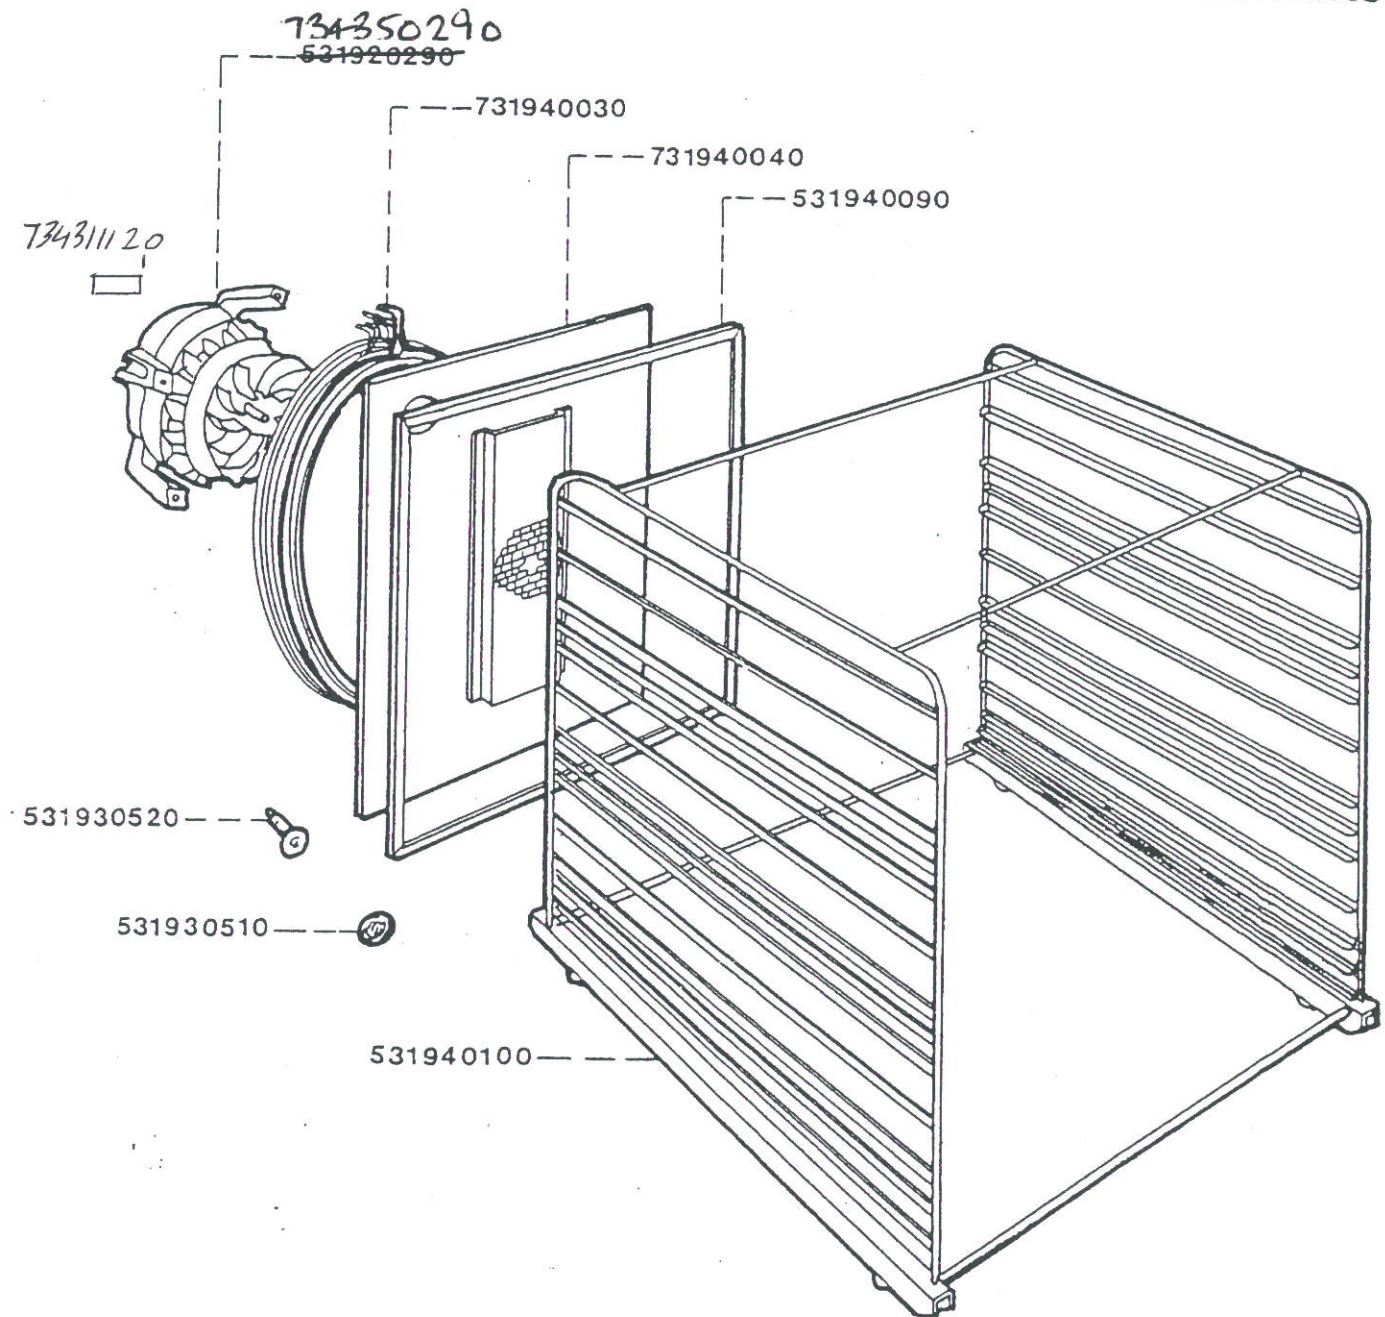

Code No.	Description
9N 531920290	Fan Motor
12B 531930510	Oven Lamp Glass
6B 531930520	Oven Lamp
10F 531940090	Door Seal
* 531940100	Shelf Hanger Assembly
12G 731940030	Oven Element
* 731940040	Oven Back Baffle

73431120 FAN TERMINAL BLOCK

Sheet Reference Number

E7011/0286/002

**Falcon Catering
Equipment**

Commercial and institutional
catering equipment

Falcon Catering Equipment is a
business name of
Glynwed Consumer & Building Products Ltd
a member of the
Glynwed International plc
group of companies