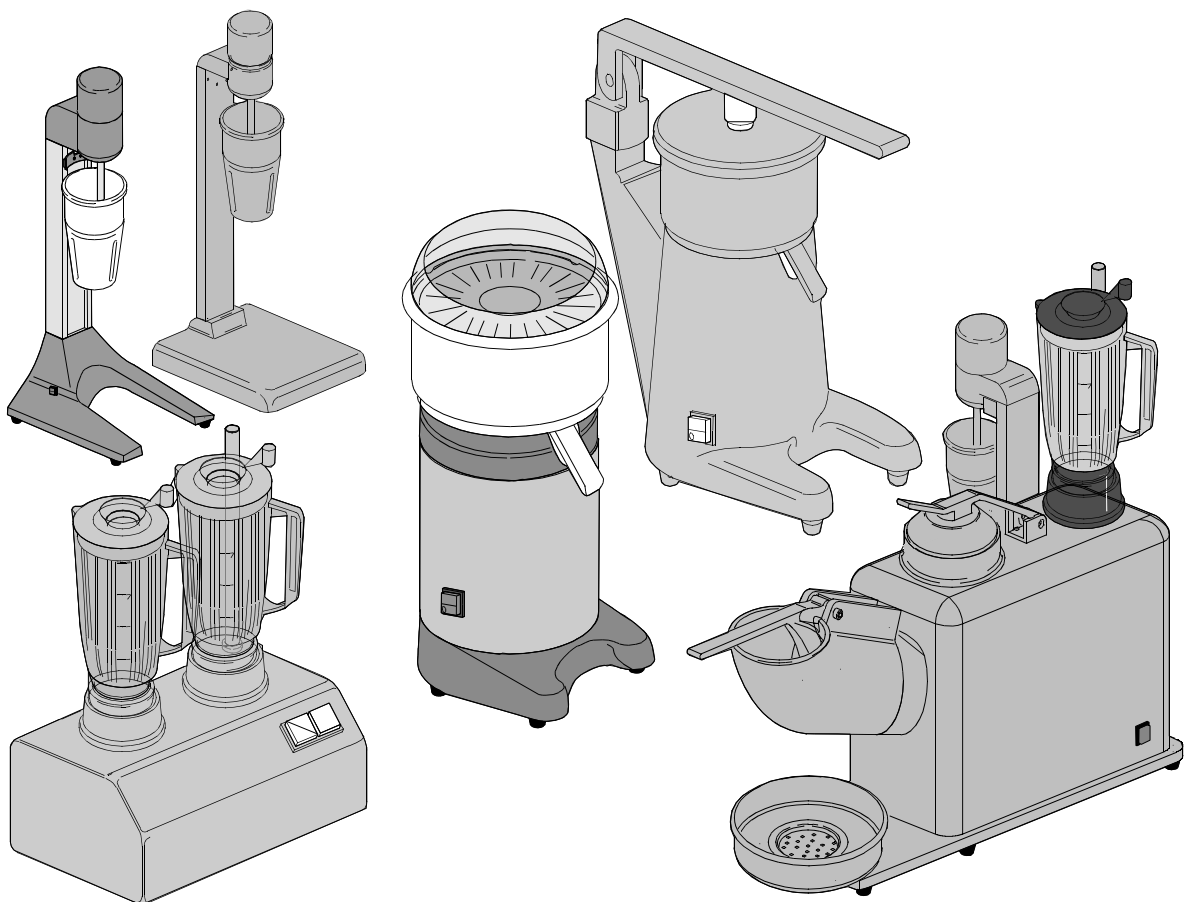

ROBOT

LINEA ROBOT

TYPE: RO

Accessories
WITHOUT ACCESSORY

Spare parts manual

1. Spare parts

Blender F1 / F2	7
Blender F1 / F2	9
Blender F1 / F2	11
Citrus squeezers S30	13
Citrus squeezers S40	15
Citrus squeezers S40	17
Citrus squeezers S55	19
Citrus squeezers S55	21
Multiple group GM mod.03.....	23
Multiple group GM/2 mod.03	25
Multiple group GM - GM/2.....	27
Multiple group GM2/2.....	29
Multiple group GM2/2 mod.03	33
Multiple group GM3 mod.03.....	35
Multiple group GM4 mod.03.....	39
Multiple group GM3 - GM4.....	43