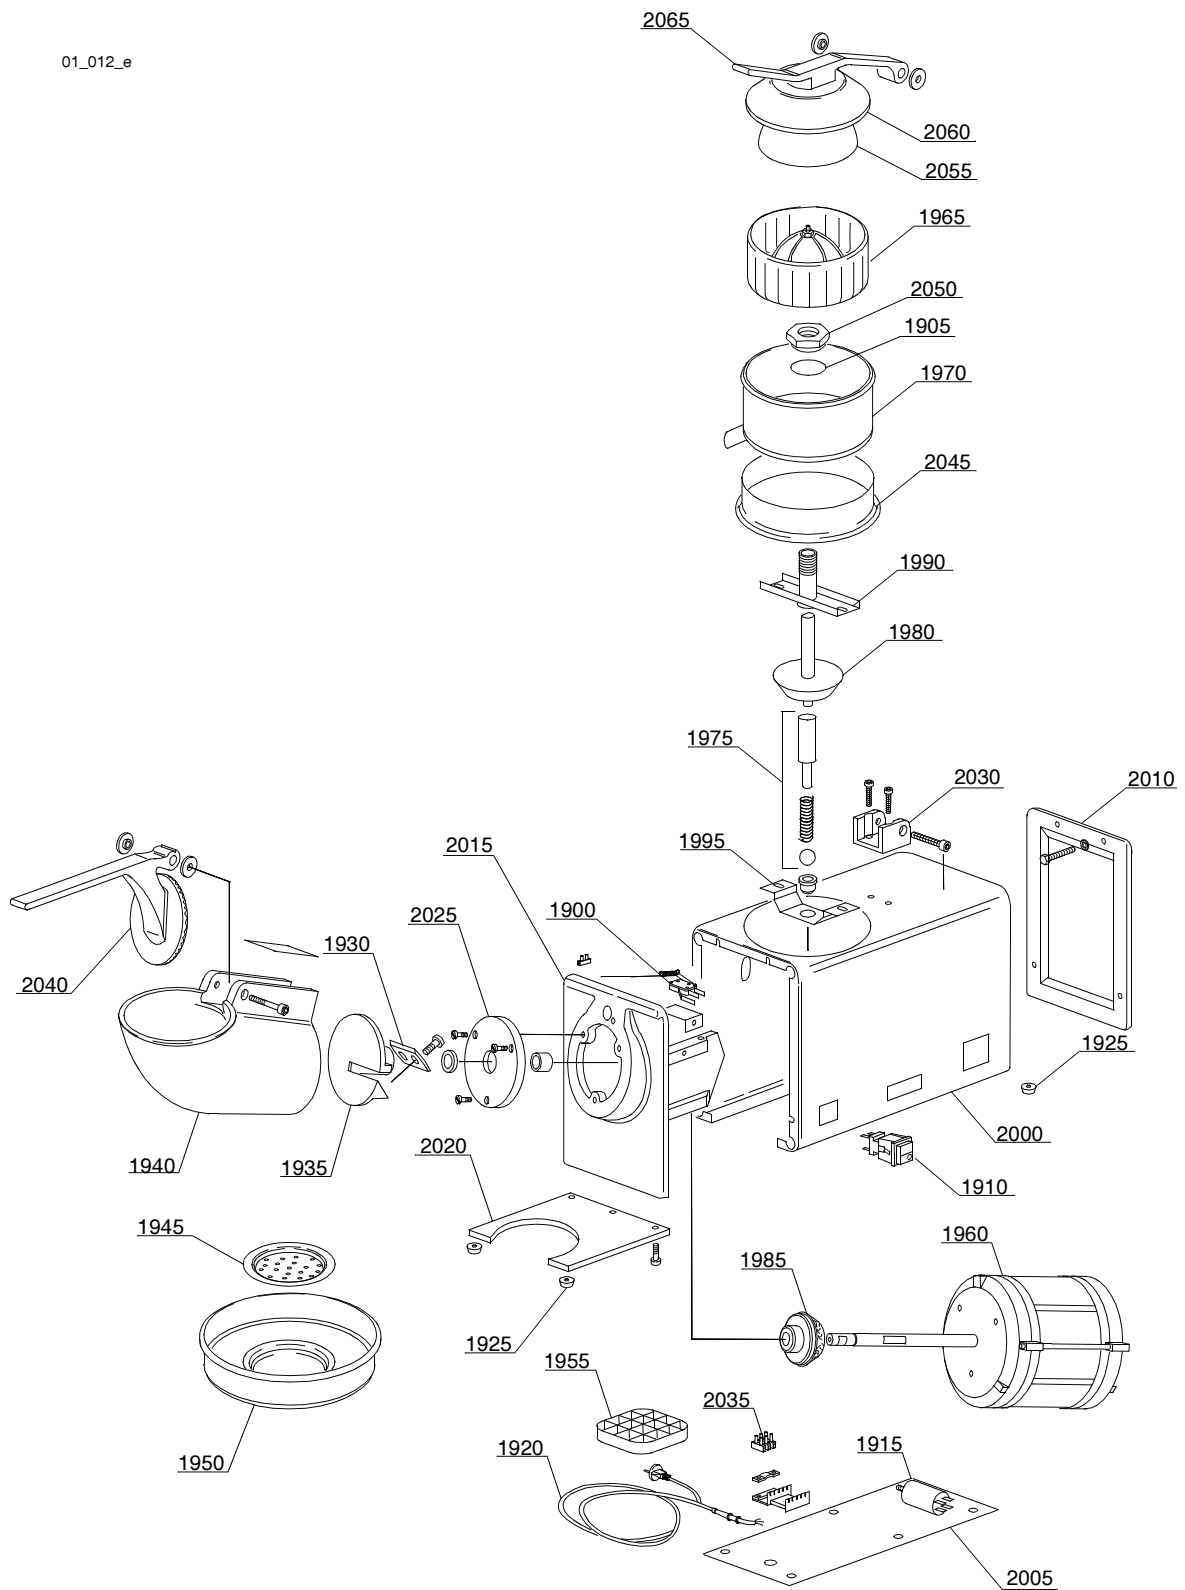

1.2 Product codes

Product code	Full name
Model codes	
Type codes	
51	51
56A	56A
56B	56B
56RB	56RB
56C	56C
56RC	56RC
56	56
57A	57A
57B	57B
57C	57C
57	57
581	581
582	582
58R	58R
58	58
RO	RO
BW	BW
Accessory codes	
wa	WITHOUT ACCESSORY

01_012_e

Spare parts

ID	P-code	Model	Type	Accessory	Voltage	Description
MODULE:Multiple group GM - GM/2						
1900	10704		BW,RO,57,57A			Door microswitch
1905	13026		BW,RO,57,57A			OR 125 4075 gasket
1910	15849		BW,RO,57,57A			0-1 green single key switch
1915	18043		BW,RO,57,57A			10uF condenser
1920	60125		BW,RO,57,57A			Power supply cable
1925	60126		BW,RO,57,57A			Rubber small foot
1930	60127		BW,RO,57,57A			Blade for ice-crusher
1935	60134		BW,RO,57,57A			Blade holder
1940	60135		BW,RO,57,57A			Ice feeder
1945	60136		BW,RO,57,57A			Perforated rounded small grill
1950	60137		BW,RO,57,57A			Ice holder little tank
1955	60138		BW,RO,57,57A			Glasses holder
1960	60142		BW,RO,57,57A			Main motor
1965	60149		BW,RO,57,57A			Complete crown
1970	60150		BW,RO,57,57A			Fruit-juice squeezer little tank
1975	60153		BW,RO,57,57A			Complete press axis spring
1980	60154		BW,RO,57,57A			Aluminium pulley
1985	60156		BW,RO,57,57A			Clutch pulley
1990	60162		BW,RO,57,57A			Axis guide
1995	60163		BW,RO,57,57A			Axle support
2000	60201		BW,RO,57,57A			Stainless steel cover
2005	60211		BW,RO,57,57A			Bottom protection
2010	60220		BW,RO,57,57A			End panel
2015	60221		BW,RO,57,57A			Feeder holder
2020	60223		BW,RO,57,57A			Base
2025	60224		BW,RO,57,57A			Feeder support
2030	60225		BW,RO,57,57A			Lever holder
2035	60301		BW,RO,57,57A			3 poles terminal board
2040	60302		BW,RO,57,57A			Ice press handle
2045	60304		BW,RO,57,57A			Basin citrus-fruit squeezer support
2050	60305		BW,RO,57,57A			Nut lock small basin
2055	60306		BW,RO,57,57A			Little bell citrus-fruit squeezer
2060	60307		BW,RO,57,57A			Little bell citrus-fruit squeezer cover
2065	60308		BW,RO,57,57A			Citrus-fruit squeezer handle