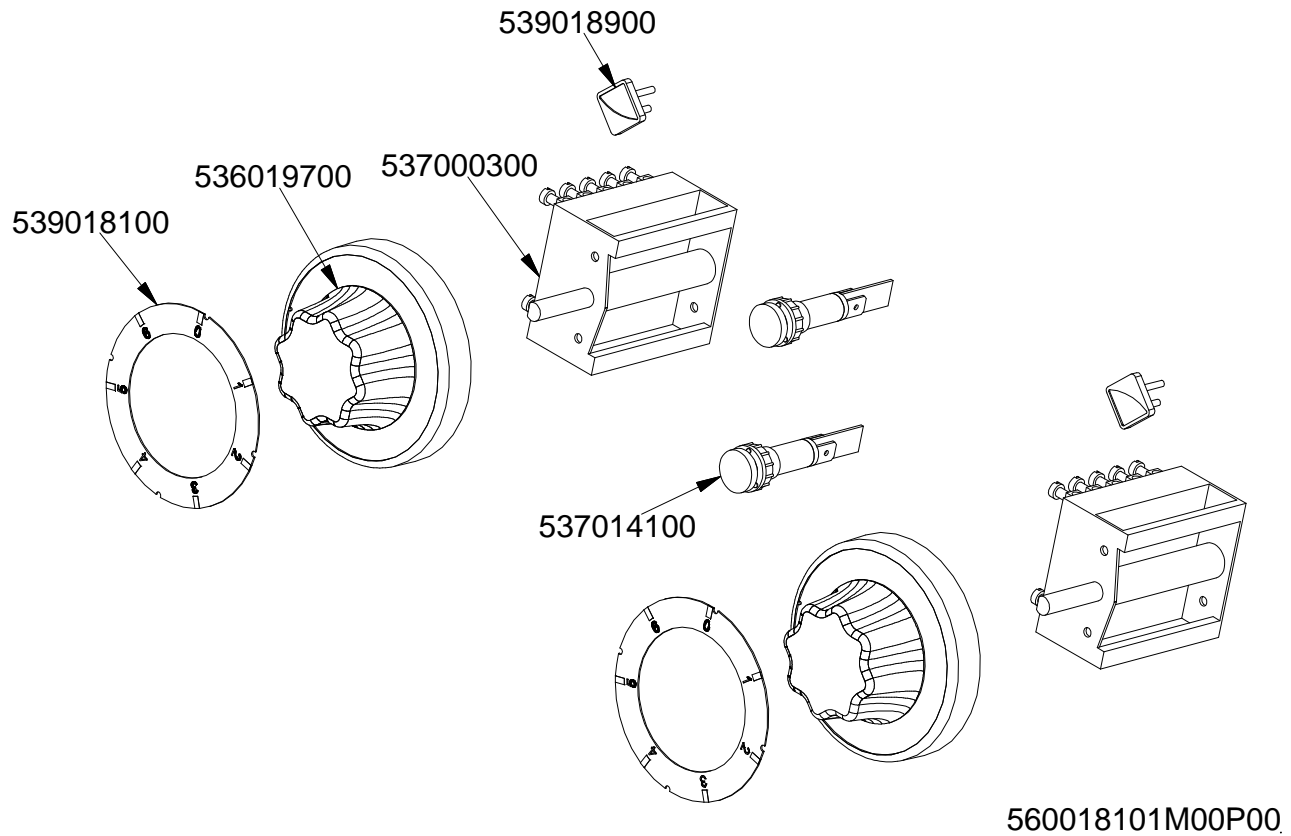

## PCT-E CF-E

Page	Pos	Code	Description
001		537002100	ELECTRICAL PLATE D.145 W1000 V230
001		537019800	ELECTRICAL PLATE D.180 W2000 V230
001		541198800	CONTROL PANEL 60T CF4-610 ET
001		537027400	TERMINAL BLOCK THREEPHASE 40A
001		544540300	
001		541194700	CONTROL PANEL 607090 CF4-610 E
001		544562900	SIDE PANEL OF OVEN DOOR CF 610
001		544540200	
001		531048400	INOX LEG Ø1"3/4 100-165 M10
002		531059200	OVEN DOOR * S60T 68 INOX C.
002		544534100	INNER DOOR OF MAXI OVEN OF 60T-LINE
002		533094400	S/S OVEN DOOR HANDLE FOR 60T-LINE
002		544534000	S/S DOOR FOR MAXI OVEN OF 60T LINE
002		531059700	DOOR HINGE FOR MAXI OVEN 60.LINE
002		531059300	OVEN DOOR * S60T 68 GLASS C.
002		536029400	
002		531064900	
003		539018800	INDEX FOR OVEN KNOB
003		539023900	SIGN PLATE FOR OVEN TEMPERATURE
003		539024000	SIGN PLATE FOR OVEN SELECTOR
003		539023301	ADHESIVE GRADUATED*EL.MULTIF.COMM.
003		536019700	BLACK KNOB §70 PIN §6*5
003		537019101	THERMOSTAT MONOPHAS.050-320°C F.MF
003		539023800	SIGN PLATE FOR OVEN TIMER
003		537019201	OVEN COMMUTATOR MULTIF.60+65
003		537014100	WHITE WARNING LIGHT 250V
003		537014200	GREEN WARNING LIGHT 250V
003		539023501	ADHESIVE GRAD.DISC *E.MULTIF.TERM.
003		537006200	UPPER OVEN HEATING EL.1000+2000W
003		539023400	ADHESIVE GRADUATED DISC F.KNOB
003		533095900	PIN FOR GRIDSHOLDER SUPPORT CF 60
003		537019301	
003		537006800	FAN 240V CF-62
003		533079700	LOCK SPRING FOR BULB §3/§4
003		537019000	CIRCULAR HEATING ELEMENT FOR OVEN
003		534018300	KNOB PROTECTION FOR MAXI CF 60T
003		533084801	PANEL SPACER OF AIR DIFF.MAXI OVEN
003		537007900	OVEN BULB-SOCKET
003		531057900	LHD GRIDS HOLDER FOR MAXI-OVEN
003		531006701	MAXI OVEN GRID FOR S60/65
003		537005400	OVEN BULB 15W 300°C
003		536011301	OVEN GASKET CF-8/10 *FE*
003		531057700	DOOR WHEEL HOLDER F.MAXI OVEN 60T
003		537006300	LOWER OVEN HEATING EL.W1750 230CF8/
003		531057800	RHD GRIDS HOLDER FOR MAXI-OVEN
004		539018900	INDEX FOR KNOB
004		536019700	BLACK KNOB §70 PIN §6*5
004		539018100	ADHESIVE GRADUATED DISC FOR KNOB
004		537000300	COMMUTATOR 7 POSITIONS S.49 16A
004		537014100	WHITE WARNING LIGHT 250V