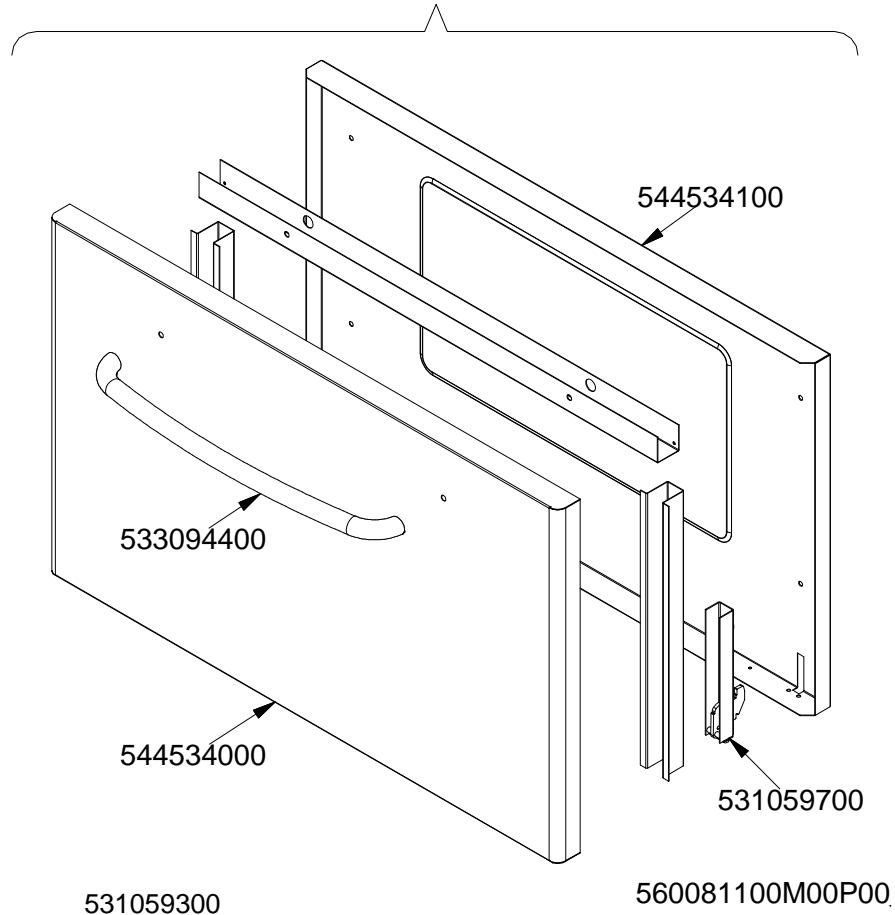

MAGICLOTUS 60

CUCINE / RANGES / HERDE / CUISINIÈRES
FORNO / OVEN / BACKOFEN / FOUR / CF...-68 CF...-610 CF...-612

PORTE / DOORS / TÜREN / PORTES / GN1/1

531059200