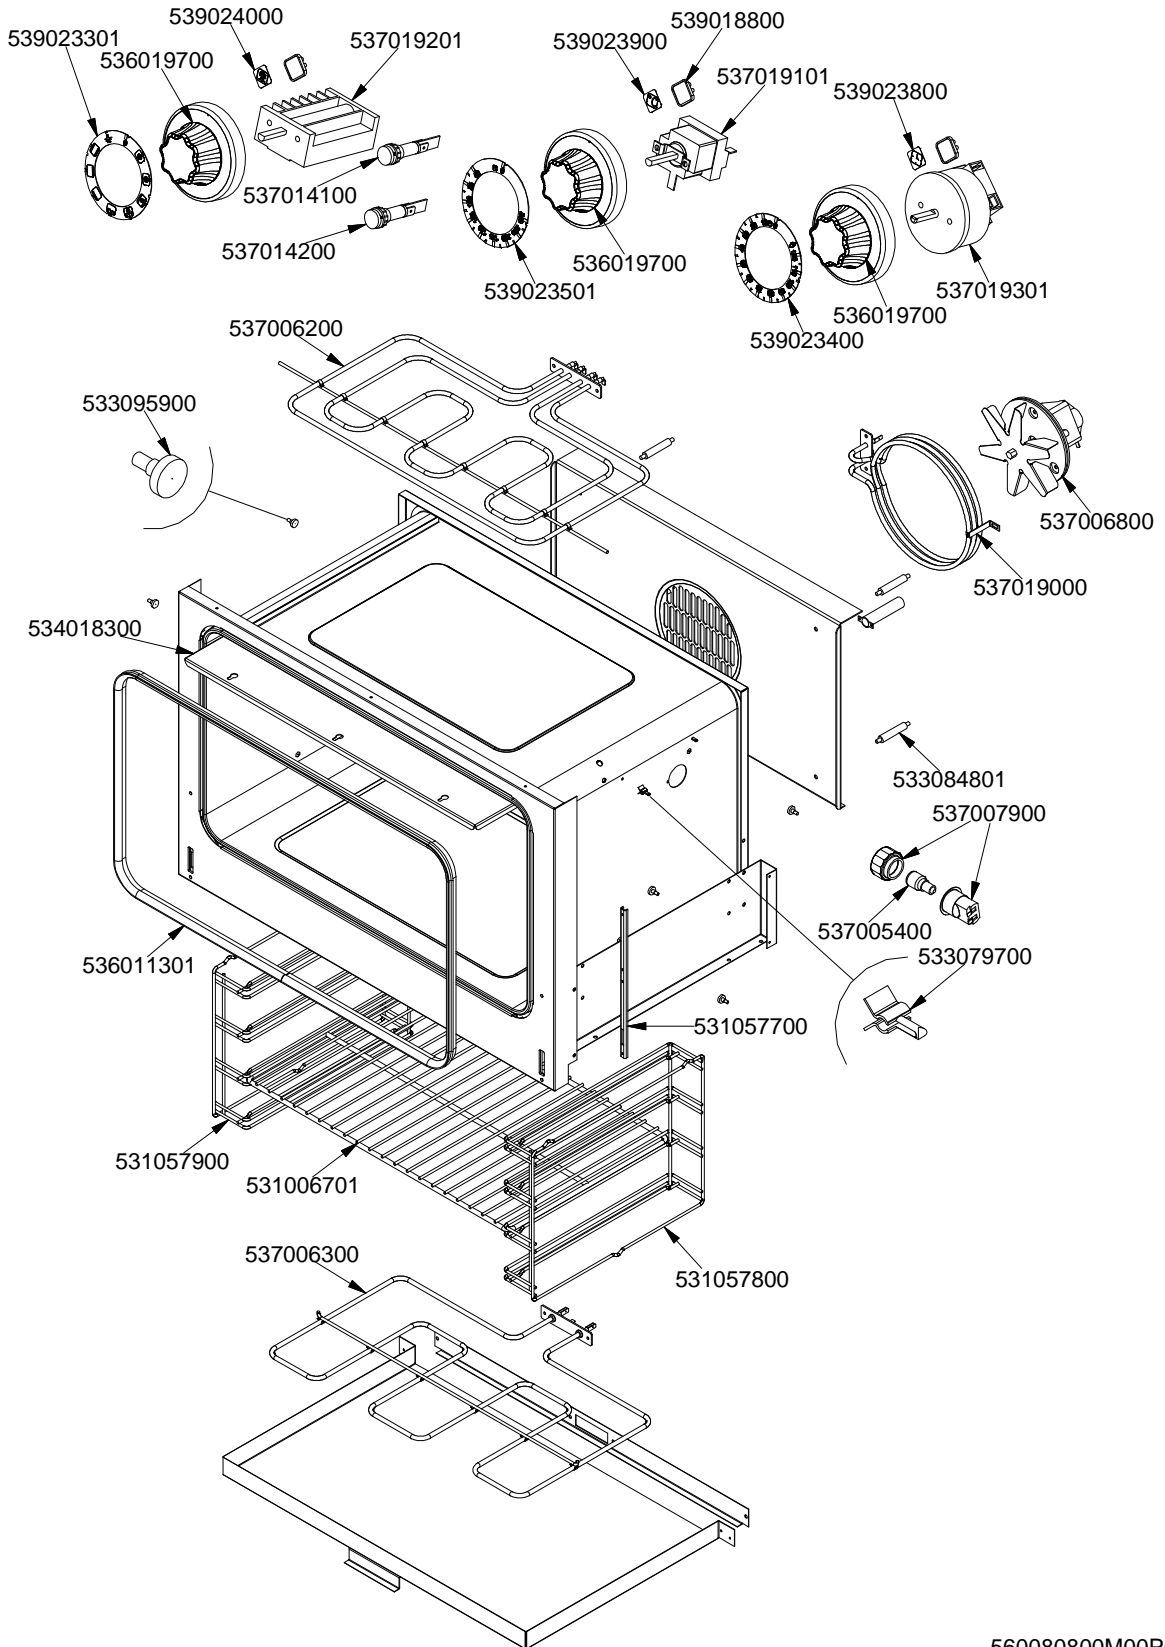

MAGICLOTUS 60

CUCINE / RANGES / HERDE / CUISINIÈRES
FORNO / OVEN / BACKOFEN / FOUR / CF...-68 CF...-610 CF...-612

ELETTRICO MULTIFUNZIONE / MULTIFUNCTION ELECTRIC / MULTIFUNKTIONS
ELEKTRO / LECTRIQUE FONCTIONS MULTIPLES / GN1/1

560080800M00P00.