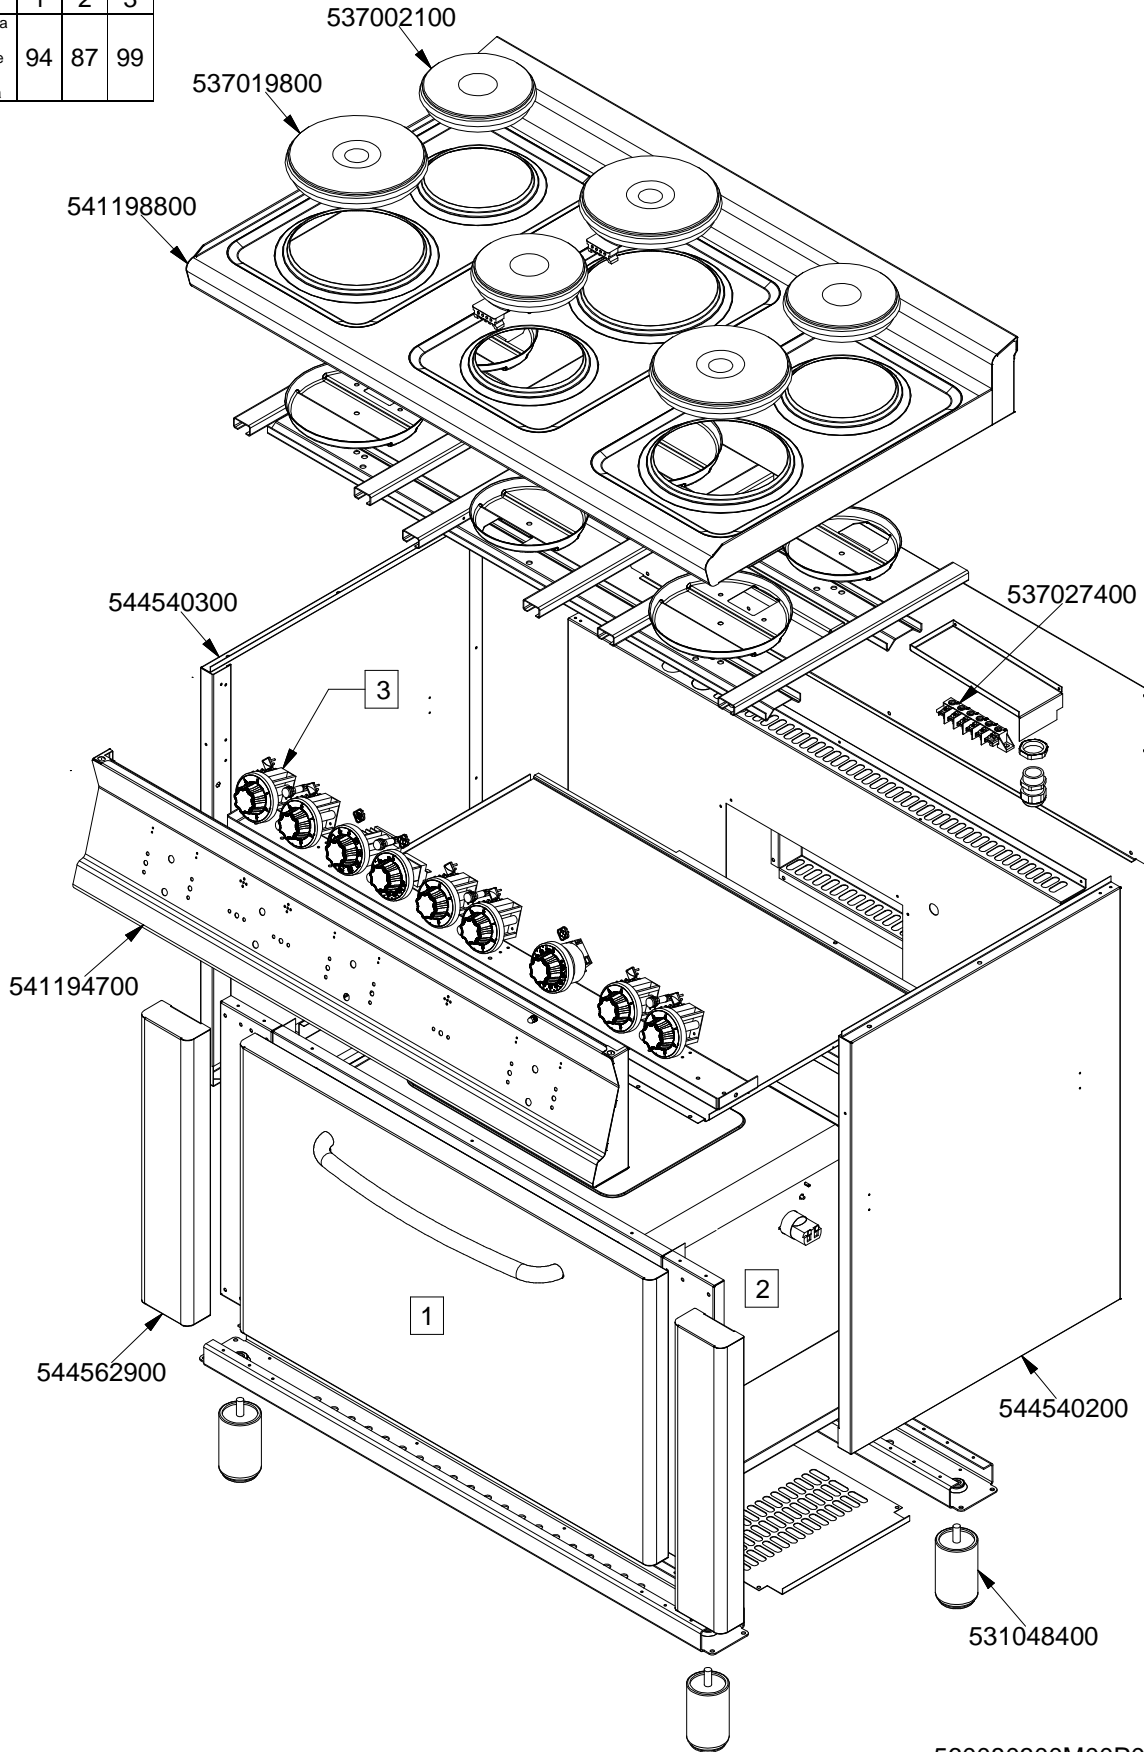

MAGICLOTUS 60

CUCINE / RANGES / HERDE / CUISINIÈRES

CF...6-610

CFM6-610ET

	1	2	3
Vedi Pagina See Page Siehe Seite Voir Page Ver Pàgina	94	87	99

560080300M00P00