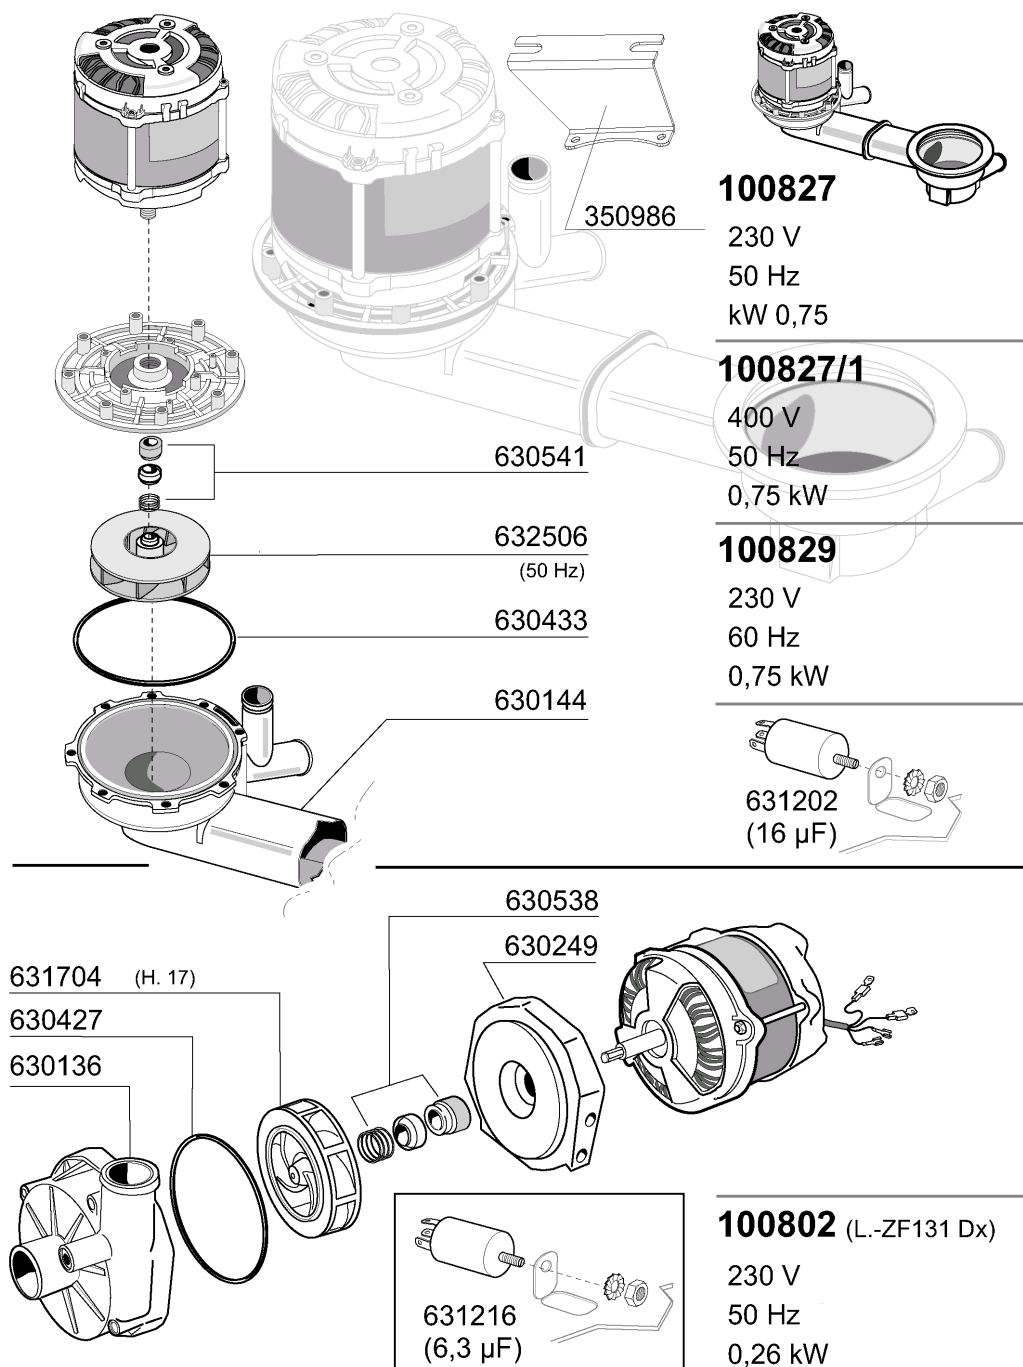

4 - Wash and rinse column

4 - Wash and rinse column

CODE	DESCRIPTION
160113	TUBE IN POL. RETIC. 12 EST
180409	UPPER CONNECTOR F. WASHING C30
180413	TEE NIPPLE D.11,5 - RINSE ASSE
190232	LOWER ARM SUPPORT FC2006
190235	UPPER ARM SUPPORT
190312	NIPPLE CONNECTION 1/2"
190352	CONNECTION
190353	CONNECTION
200122	HOSE 11X19
200434	GASKET CONNECTION C30 R50
200435	GASKET WASH.F2 D.40 C30-70
200927	GASKET FOR AIR TRAP
201101	OUTLET HOSE
270121	NUT FOR AIR TRAP
330342	BOILER C95-C155-C165
330362	BOOSTER FOR BREAK TANK
350986	PUMP SUPPORT
420310	LOW./UPP.WASH PIPE C30 - 70
450103	CLAMP FE ZN. 13-20 H=9

- 450103 (13 - 20)
- ▲ 450102 (11 - 17)

10 - 2010 | M. SA.

5 - Rinse

CODE	DESCRIPTION
110333	HEATER 7KW 230/400V
121104	SOLENOID VALVE 8 LT/M
160108	INJECT.INLET HOSE D.8X5
160805	GASKET D.8
161102	ELEMENT COVER MOPL.
180408	TEE-NIPPLE F.INJECT.W/CENTR.RE
180413	TEE NIPPLE D.11,5 - RINSE ASSE
200117	RUBBER HOSE 7X16
200122	HOSE 11X19
200416	GASKET D. 3/4"
200815	O-RING F. HEAT.ELEM.
201036	INLET HOSE 2 MT
260100	SCREW TE 6X8 INOX
260112	STAINLESS STEEL TE-SCREW 8X16
260126	SCREW TE 5X12
260416	STAINLESS STEEL NUTS M6
260511	GROWER WASHER D.5
260512	ST/ST GROWER WASHER D6
260538	WASHER 18X6X1,5 ST/ST
330342	BOILER C95-C155-C165
330725	STANDARD BRACKET F.SOLEN.VALV
450102	CLAMP FE ZN 11-17 H=9
450103	CLAMP FE ZN. 13-20 H=9
450134	ELASTIC HOSE CLIP D.9,3/8,8
460535	GASKET FOR BOILER PLUG BHC
620120	RINSE AID INJECTOR
620209	INLET WATER FILTER
620535	VACUUM BREAKER

01-2011 | M. SA.

6 - Wash arm

CODE	DESCRIPTION
161404	PLUG
161405	PLUG
190232	LOWER ARM SUPPORT FC2006
190233	ARM SUPPORT
190235	UPPER ARM SUPPORT
200415	AIR TRAP GASKET -F2 18,5X10X3
200808	OR GASKET 3,53X50,80X57,86
200973	JOINT OR 1.78X5.28
261005	SCREW F. TEE UP.WASH F2-B41
280419	LOCK NUT
342790	RINSE SUPPORT
420578	WASH AND RINSE ARM FC2006
621034/R	ARM PLUG