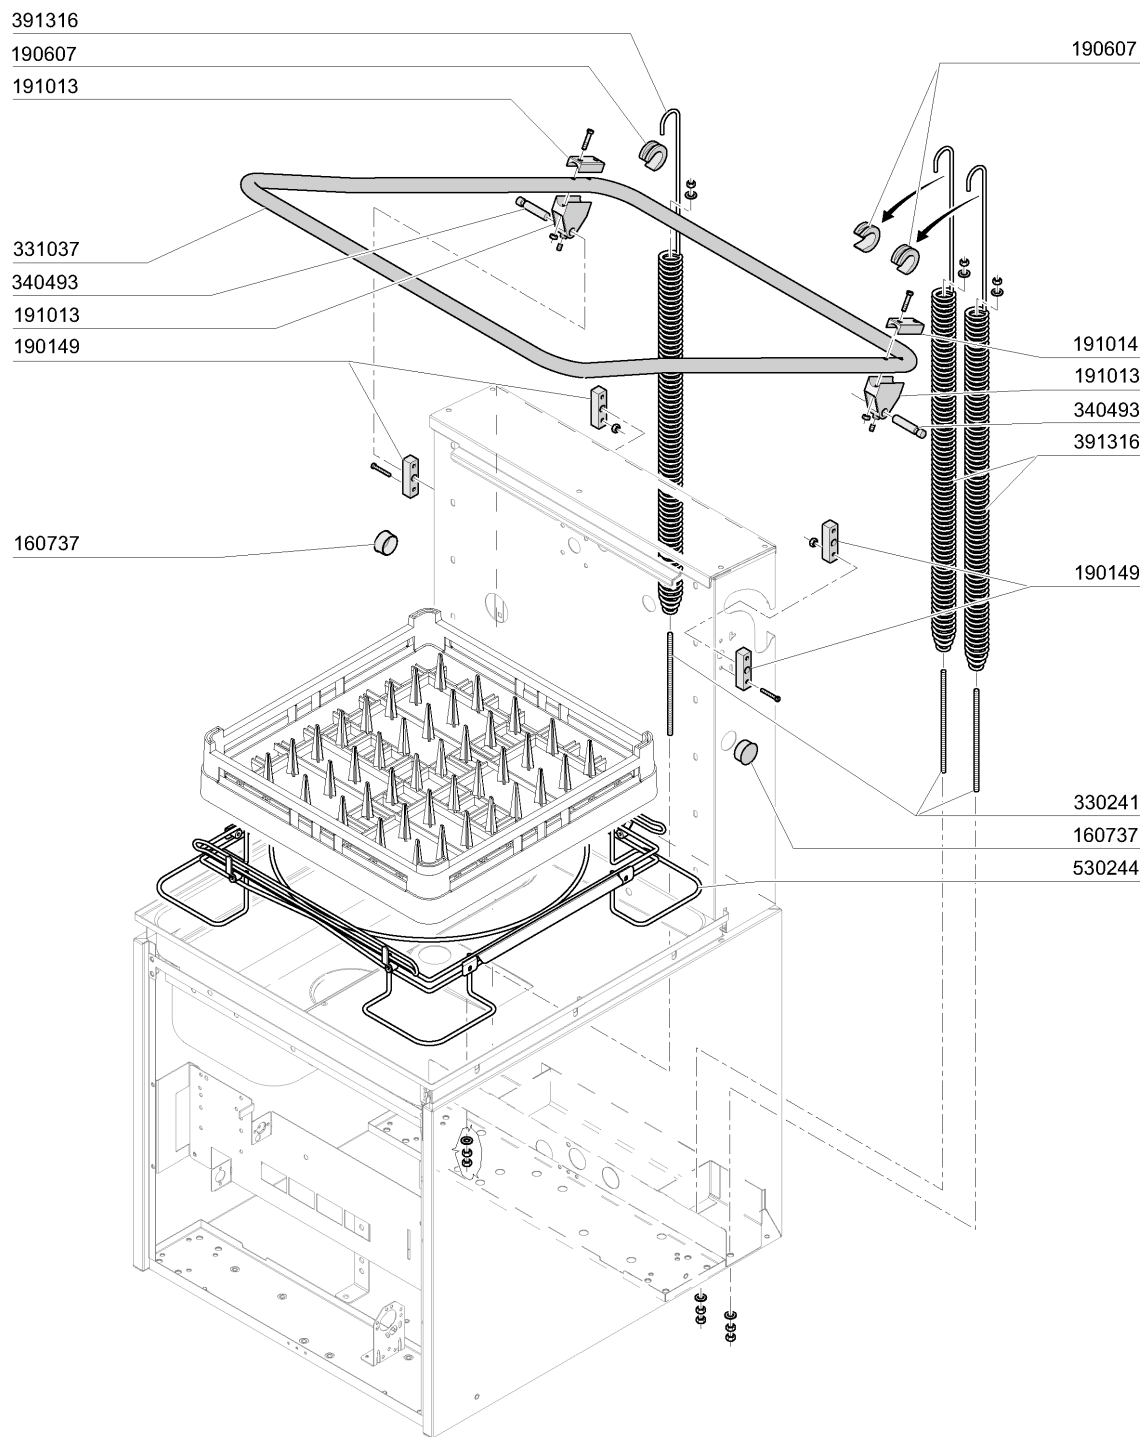

Spare Parts Catalogue

LC411M

- 1 - Hood
- 2 - Tank
- 3 - Handle
- 4 - Wash and rinse column
- 5 - Rinse
- 6 - Wash arm
- 7 - Pump
- 8 - Control box
- 9 - Detergent dispenser
- 10 - Rinse aid injector
- 11 - Drain pump kit

342578 (Coibentata - Isolee
Insulate Isoliert - Aislamiento)
342572

1 - Hood

CODE	DESCRIPTION
120366	MAGN.SENSOR
160811	WASHER F2 18X8.5X1 ALGOF
180642	GUIDE
190637	GUIDE FOR DOOR "C"
190638	ROLLER FOR "C" DOOR GUIDE
200925	GASKET
200964	GASKET 618X14 SP.2
323539	BRACKET
324166	BRACKET
331225	ADJUSTABLE FEET
342571	TANK
342572	HOOD
342578	ISULATED HOOD
352070	FRONT PANEL
352114	FRONT PANEL
361069/1	COVER
361094	BASEMENT
361824	BACK PANEL
361825	BACK PANEL
390195	UPPER BACK PANEL
390196	LOWER BACK PANEL
411002	PERMANENT MAGNET 24X12

3 - Handle

CODE	DESCRIPTION
160737	PLUG HEYCO D.34,9
190149	REINFORCEMENT FOR HANDLE SUPP.
190607	HANDLE BUSH C30-70
191013	HINGE F. SUPPORT C30-C70
191014	FLANGE F. HANDLE C30-70
330241	SPRING ROD
331037	HANDLE C95-155-165 ISOLATED
340493	PIN F. HINGE C30
391316	SPRING FOR HANDLE C85/140-G75
530244	RACK SUPPORT

4 - Wash and rinse column

4 - Wash and rinse column

CODE	DESCRIPTION
160113	TUBE IN POL. RETIC. 12 EST
180409	UPPER CONNECTOR F. WASHING C30
180413	TEE NIPPLE D.11,5 - RINSE ASSE
190232	LOWER ARM SUPPORT FC2006
190235	UPPER ARM SUPPORT
190312	NIPPLE CONNECTION 1/2"
190352	CONNECTION
190353	CONNECTION
200122	HOSE 11X19
200434	GASKET CONNECTION C30 R50
200435	GASKET WASH.F2 D.40 C30-70
200927	GASKET FOR AIR TRAP
201101	OUTLET HOSE
270121	NUT FOR AIR TRAP
330342	BOILER C95-C155-C165
330362	BOOSTER FOR BREAK TANK
350986	PUMP SUPPORT
420310	LOW./UPP.WASH PIPE C30 - 70
450103	CLAMP FE ZN. 13-20 H=9