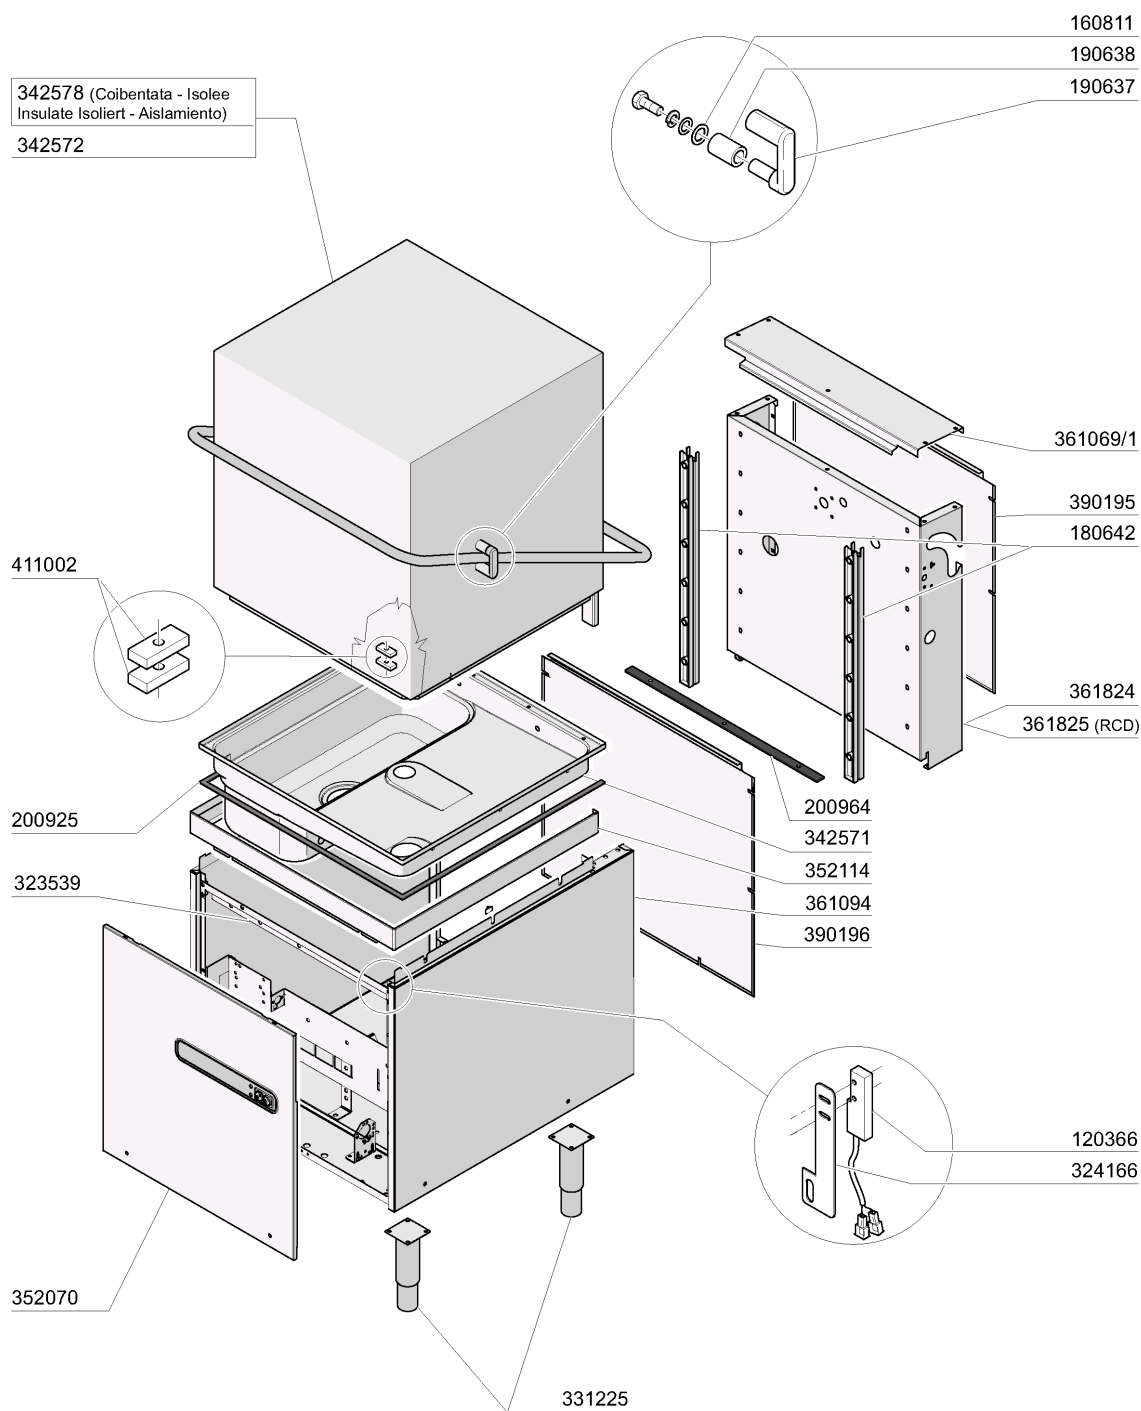

Spare Parts Catalogue

LC411M

- 1 - Hood
- 2 - Tank
- 3 - Handle
- 4 - Wash and rinse column
- 5 - Rinse
- 6 - Wash arm
- 7 - Pump
- 8 - Control box
- 9 - Detergent dispenser
- 10 - Rinse aid injector
- 11 - Drain pump kit

342578 (Coibentata - Isolee
Insulate Isoliert - Aislamiento)
342572

1 - Hood

CODE	DESCRIPTION
120366	MAGN.SENSOR
160811	WASHER F2 18X8.5X1 ALGOF
180642	GUIDE
190637	GUIDE FOR DOOR "C"
190638	ROLLER FOR "C" DOOR GUIDE
200925	GASKET
200964	GASKET 618X14 SP.2
323539	BRACKET
324166	BRACKET
331225	ADJUSTABLE FEET
342571	TANK
342572	HOOD
342578	ISULATED HOOD
352070	FRONT PANEL
352114	FRONT PANEL
361069/1	COVER
361094	BASEMENT
361824	BACK PANEL
361825	BACK PANEL
390195	UPPER BACK PANEL
390196	LOWER BACK PANEL
411002	PERMANENT MAGNET 24X12

4 - Wash and rinse column

4 - Wash and rinse column

CODE	DESCRIPTION
160113	TUBE IN POL. RETIC. 12 EST
180409	UPPER CONNECTOR F. WASHING C30
180413	TEE NIPPLE D.11,5 - RINSE ASSE
190232	LOWER ARM SUPPORT FC2006
190235	UPPER ARM SUPPORT
190312	NIPPLE CONNECTION 1/2"
190352	CONNECTION
190353	CONNECTION
200122	HOSE 11X19
200434	GASKET CONNECTION C30 R50
200435	GASKET WASH.F2 D.40 C30-70
200927	GASKET FOR AIR TRAP
201101	OUTLET HOSE
270121	NUT FOR AIR TRAP
330342	BOILER C95-C155-C165
330362	BOOSTER FOR BREAK TANK
350986	PUMP SUPPORT
420310	LOW./UPP.WASH PIPE C30 - 70
450103	CLAMP FE ZN. 13-20 H=9