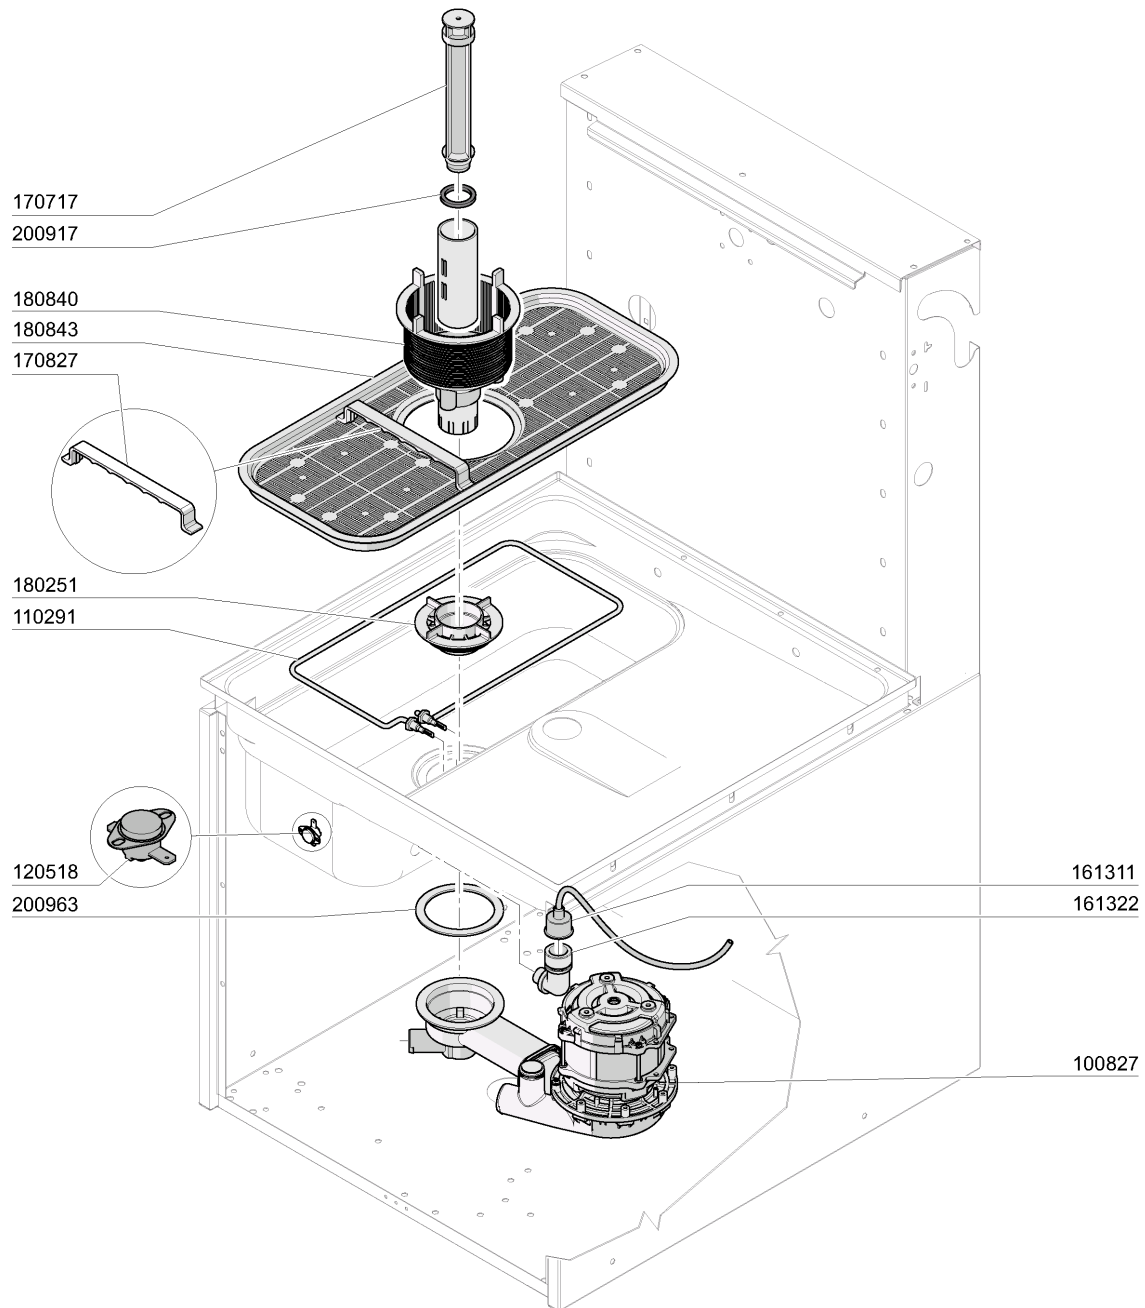

Spare Parts Catalogue

LC411M

- 1 - Hood
- 2 - Tank
- 3 - Handle
- 4 - Wash and rinse column
- 5 - Rinse
- 6 - Wash arm
- 7 - Pump
- 8 - Control box
- 9 - Detergent dispenser
- 10 - Rinse aid injector
- 11 - Drain pump kit

342578 (Coibentata - Isolee
Insulate Isoliert - Aislamiento)
342572

1 - Hood

CODE	DESCRIPTION
120366	MAGN.SENSOR
160811	WASHER F2 18X8.5X1 ALGOF
180642	GUIDE
190637	GUIDE FOR DOOR "C"
190638	ROLLER FOR "C" DOOR GUIDE
200925	GASKET
200964	GASKET 618X14 SP.2
323539	BRACKET
324166	BRACKET
331225	ADJUSTABLE FEET
342571	TANK
342572	HOOD
342578	ISULATED HOOD
352070	FRONT PANEL
352114	FRONT PANEL
361069/1	COVER
361094	BASEMENT
361824	BACK PANEL
361825	BACK PANEL
390195	UPPER BACK PANEL
390196	LOWER BACK PANEL
411002	PERMANENT MAGNET 24X12