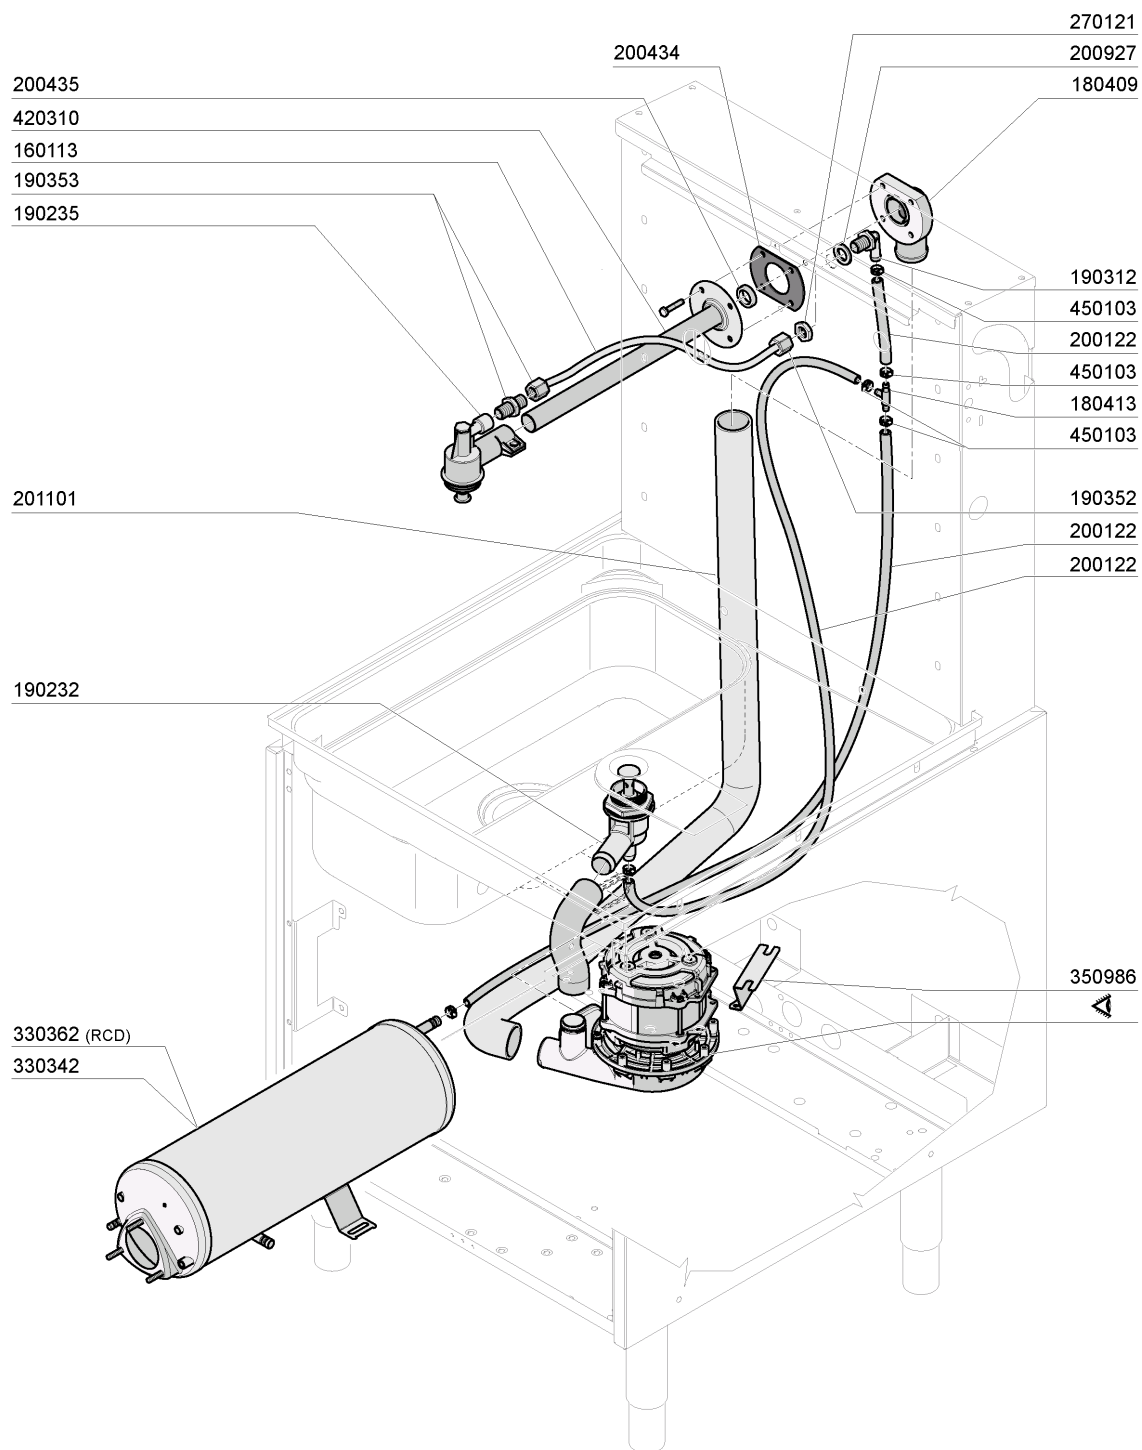

2 - Tank

CODE	DESCRIPTION
100827	WASH PUMP HP0,6 FC2006
110291	HEATER 2000W
120518	TANK THERMOSTAT FOR R50
161311	HOSE FOR AIR CHAMBER BC-BR-AC9
161322	AIR TRAP FC2006
170717	OVERFLOW PIPE FC2006
170827	FILTER HANDLE
180251	FIXING NUT FOR PUMP FC2006
180840	FCM FILTER
180843	FILTER
200917	GASKET FOR OVERFLOW PIPE BR-BC
200963	JOINT 110X88X3

3 - Handle

CODE	DESCRIPTION
160737	PLUG HEYCO D.34,9
190149	REINFORCEMENT FOR HANDLE SUPP.
190607	HANDLE BUSH C30-70
191013	HINGE F. SUPPORT C30-C70
191014	FLANGE F. HANDLE C30-70
330241	SPRING ROD
331037	HANDLE C95-155-165 ISOLATED
340493	PIN F. HINGE C30
391316	SPRING FOR HANDLE C85/140-G75
530244	RACK SUPPORT

4 - Wash and rinse column

4 - Wash and rinse column

CODE	DESCRIPTION
160113	TUBE IN POL. RETIC. 12 EST
180409	UPPER CONNECTOR F. WASHING C30
180413	TEE NIPPLE D.11,5 - RINSE ASSE
190232	LOWER ARM SUPPORT FC2006
190235	UPPER ARM SUPPORT
190312	NIPPLE CONNECTION 1/2"
190352	CONNECTION
190353	CONNECTION
200122	HOSE 11X19
200434	GASKET CONNECTION C30 R50
200435	GASKET WASH.F2 D.40 C30-70
200927	GASKET FOR AIR TRAP
201101	OUTLET HOSE
270121	NUT FOR AIR TRAP
330342	BOILER C95-C155-C165
330362	BOOSTER FOR BREAK TANK
350986	PUMP SUPPORT
420310	LOW./UPP.WASH PIPE C30 - 70
450103	CLAMP FE ZN. 13-20 H=9

01-2011 | M. SA.

6 - Wash arm

CODE	DESCRIPTION
161404	PLUG
161405	PLUG
190232	LOWER ARM SUPPORT FC2006
190233	ARM SUPPORT
190235	UPPER ARM SUPPORT
200415	AIR TRAP GASKET -F2 18,5X10X3
200808	OR GASKET 3,53X50,80X57,86
200973	JOINT OR 1.78X5.28
261005	SCREW F. TEE UP.WASH F2-B41
280419	LOCK NUT
342790	RINSE SUPPORT
420578	WASH AND RINSE ARM FC2006
621034/R	ARM PLUG