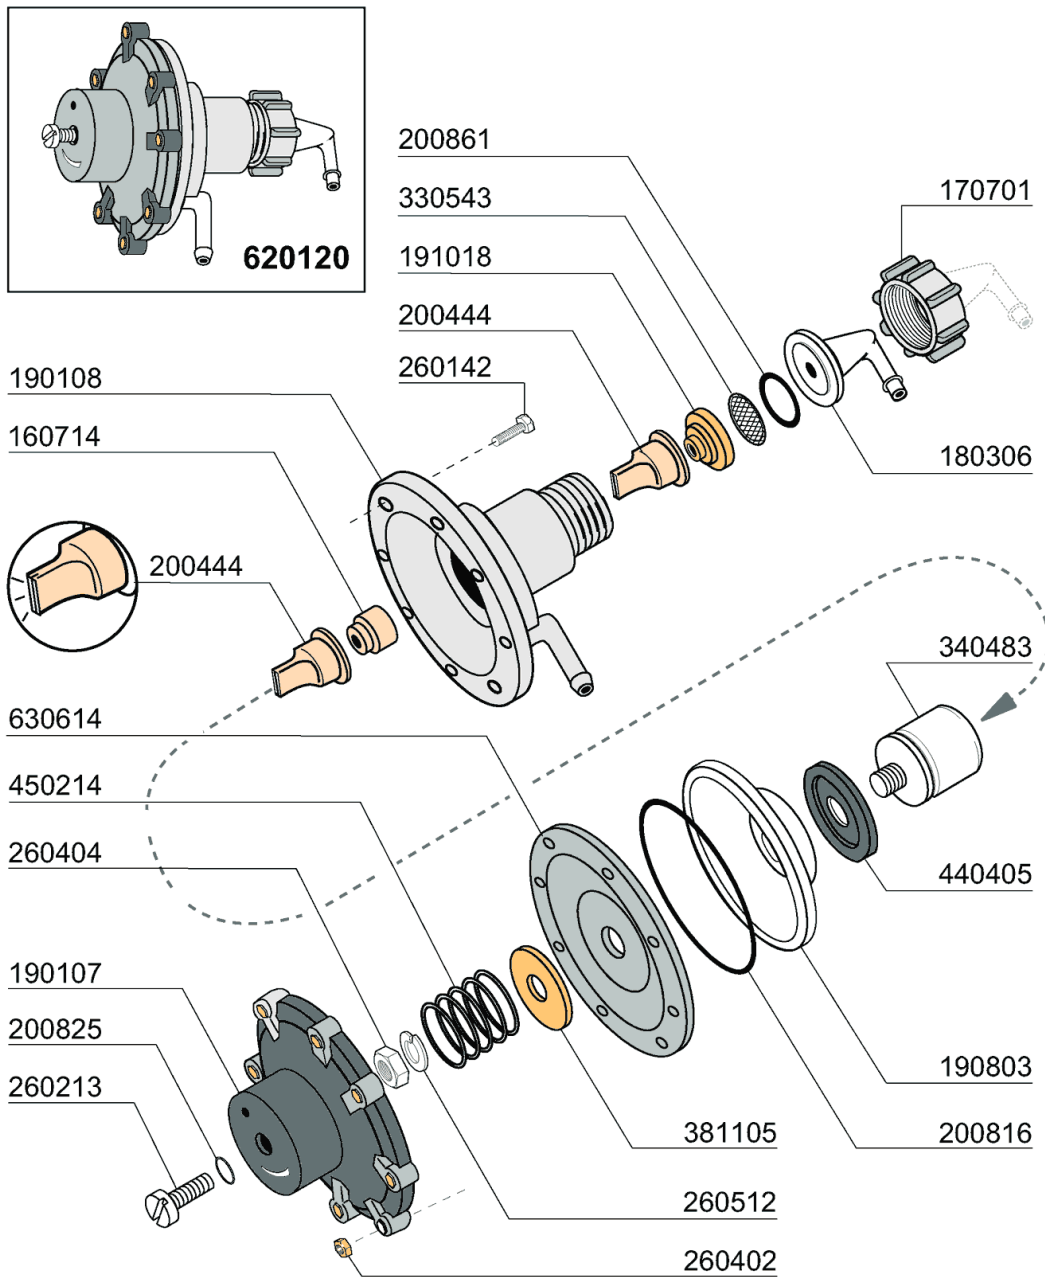

01-2011 | M. SA.

6 - Wash arm

CODE	DESCRIPTION
161404	PLUG
161405	PLUG
190232	LOWER ARM SUPPORT FC2006
190233	ARM SUPPORT
190235	UPPER ARM SUPPORT
200415	AIR TRAP GASKET -F2 18,5X10X3
200808	OR GASKET 3,53X50,80X57,86
200973	JOINT OR 1.78X5.28
261005	SCREW F. TEE UP.WASH F2-B41
280419	LOCK NUT
342790	RINSE SUPPORT
420578	WASH AND RINSE ARM FC2006
621034/R	ARM PLUG

9 - Detergent dispenser

CODE	DESCRIPTION
160105	INJECT.INLET HOSE D.6X4
180726	STREINER FOR RINSE AID INJECTO
200467	DUTRAL GASKET F. AIR TRAP
200608/1	HOSE FOR DISPENSER GERMAC G300
251213	INJECTIOR S/S FOR DETERGENT IN
260408	S/S NUTS D.12
440632	DETERGENT INJECTOR

10 - Rinse aid injector

09 - 2007 | S. AG.

10 - Rinse aid injector

CODE	DESCRIPTION
160714	PLUG FOR RINSE AID INJECTOR MO
170701	LOCK NUT 1/2" F.INJECTOR
180306	NIPPLE F.RINSE AID INJECTOR
190107	COVER FOR RINSE AID DISPENSER
190108	VOLUTE FOR RINSE AID DISPENSER
190803	GASKET SUPPORT RING F.INJECT
191018	FILTER SUPPORT RINSE AID INJEC
200444	SUCTION VALVE RINSE INJECTOR
200816	O-RING 2,5X59,2X64,2 RINSE INJ
200825	O-RING 3X5X11 RINSE INJECTOR
200861	O-RING 14X18X2
260142	SCREW TE 4X16
260213	SCREW TCP 5X25
260402	STAINLESS STEEL NUT D4 UNI 55
260404	STAINLESS STEEL NUTS D6 UNI 55
260512	ST/ST GROWER WASHER D6
330543	FILTER RINSE AID INJECTOR D.17
340483	PISTON FOR RINSE AID DISPENSER
381105	DIAPHRAGME DISC
440405	GASKET FOR RINSE AID INJ.
450214	SPRING RINSE AID INJECTOR
620120	RINSE AID INJECTOR
630614	DIAPHRAGM RINSE INJECTOR