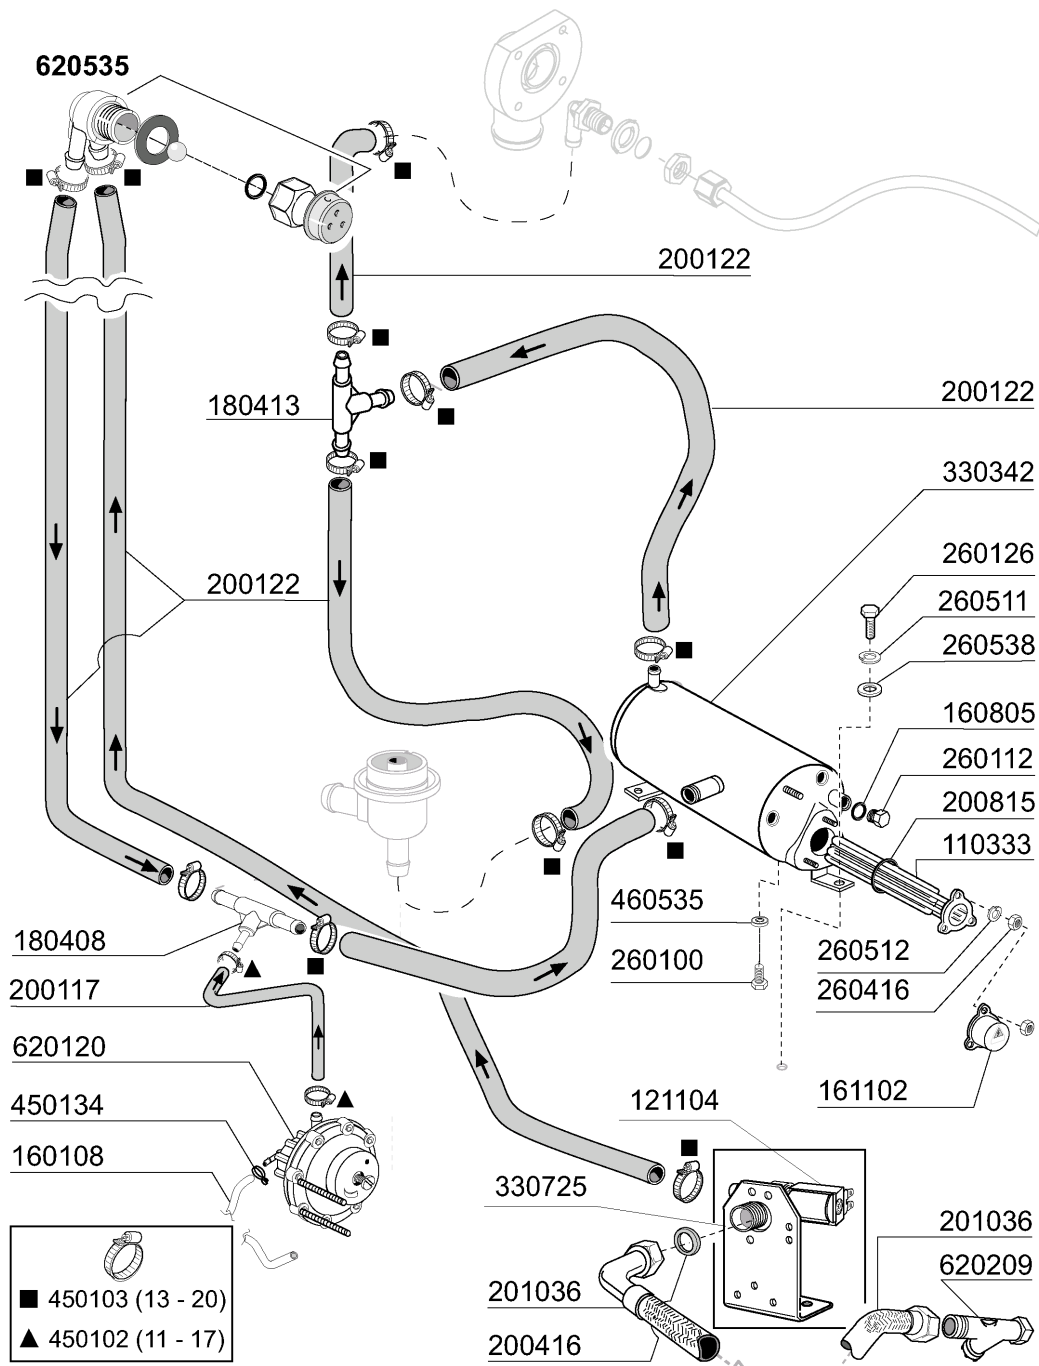

3 - Handle

CODE	DESCRIPTION
160737	PLUG HEYCO D.34,9
190149	REINFORCEMENT FOR HANDLE SUPP.
190607	HANDLE BUSH C30-70
191013	HINGE F. SUPPORT C30-C70
191014	FLANGE F. HANDLE C30-70
330241	SPRING ROD
331037	HANDLE C95-155-165 ISOLATED
340493	PIN F. HINGE C30
391316	SPRING FOR HANDLE C85/140-G75
530244	RACK SUPPORT

4 - Wash and rinse column

4 - Wash and rinse column

CODE	DESCRIPTION
160113	TUBE IN POL. RETIC. 12 EST
180409	UPPER CONNECTOR F. WASHING C30
180413	TEE NIPPLE D.11,5 - RINSE ASSE
190232	LOWER ARM SUPPORT FC2006
190235	UPPER ARM SUPPORT
190312	NIPPLE CONNECTION 1/2"
190352	CONNECTION
190353	CONNECTION
200122	HOSE 11X19
200434	GASKET CONNECTION C30 R50
200435	GASKET WASH.F2 D.40 C30-70
200927	GASKET FOR AIR TRAP
201101	OUTLET HOSE
270121	NUT FOR AIR TRAP
330342	BOILER C95-C155-C165
330362	BOOSTER FOR BREAK TANK
350986	PUMP SUPPORT
420310	LOW./UPP.WASH PIPE C30 - 70
450103	CLAMP FE ZN. 13-20 H=9

01-2011 | M. SA.

6 - Wash arm

CODE	DESCRIPTION
161404	PLUG
161405	PLUG
190232	LOWER ARM SUPPORT FC2006
190233	ARM SUPPORT
190235	UPPER ARM SUPPORT
200415	AIR TRAP GASKET -F2 18,5X10X3
200808	OR GASKET 3,53X50,80X57,86
200973	JOINT OR 1.78X5.28
261005	SCREW F. TEE UP.WASH F2-B41
280419	LOCK NUT
342790	RINSE SUPPORT
420578	WASH AND RINSE ARM FC2006
621034/R	ARM PLUG