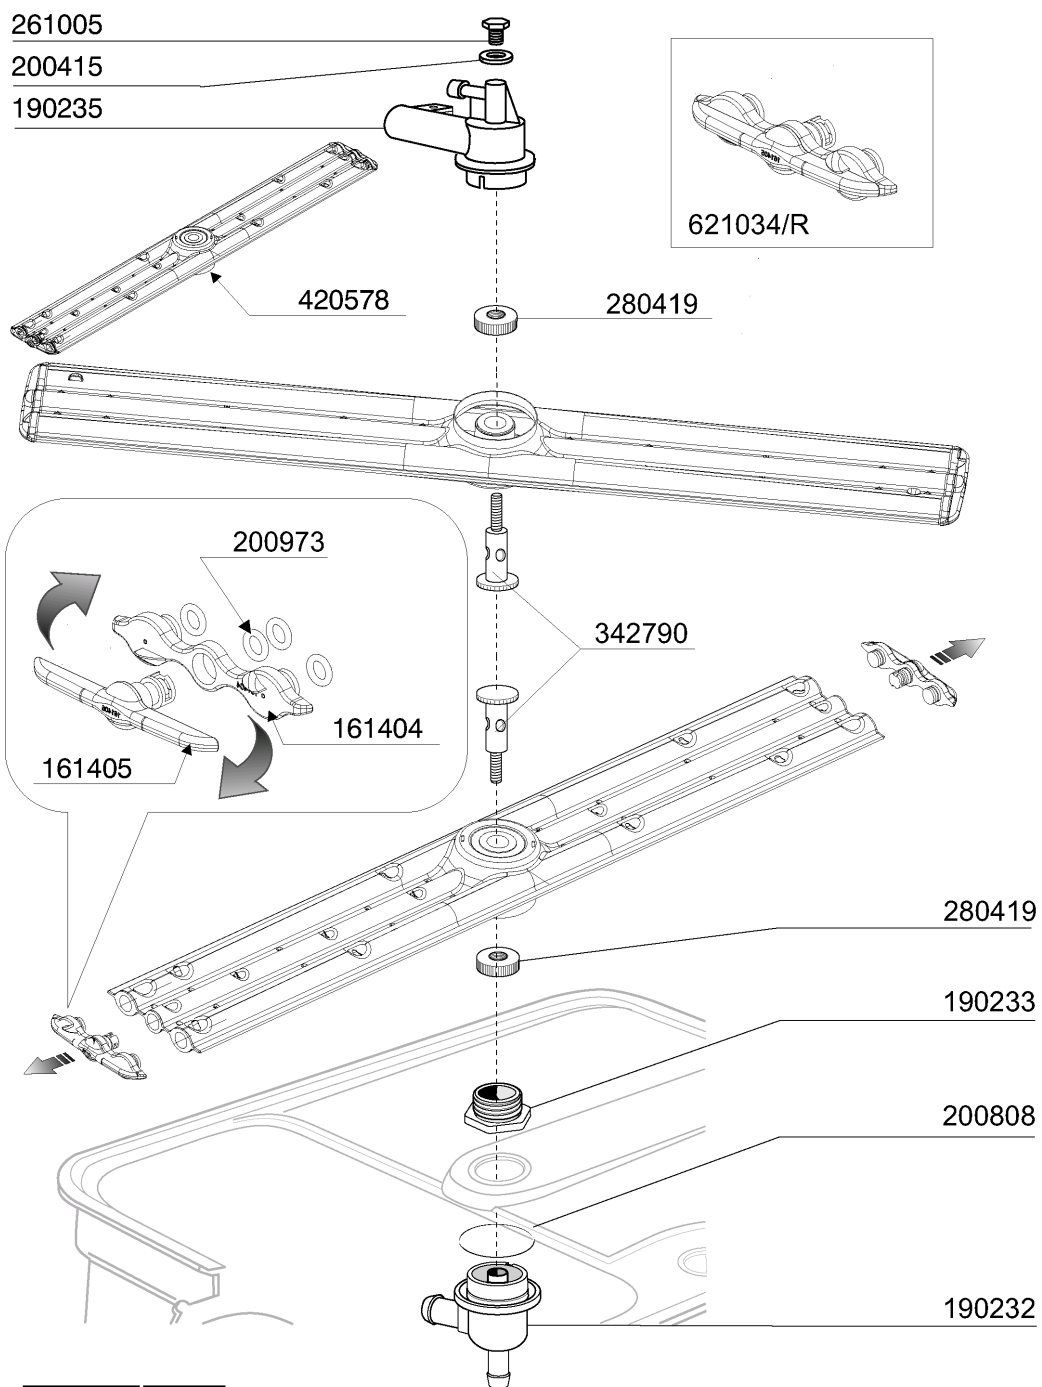

3 - Handle

CODE	DESCRIPTION
160737	PLUG HEYCO D.34,9
190149	REINFORCEMENT FOR HANDLE SUPP.
190607	HANDLE BUSH C30-70
191013	HINGE F. SUPPORT C30-C70
191014	FLANGE F. HANDLE C30-70
330241	SPRING ROD
331037	HANDLE C95-155-165 ISOLATED
340493	PIN F. HINGE C30
391316	SPRING FOR HANDLE C85/140-G75
530244	RACK SUPPORT

4 - Wash and rinse column

4 - Wash and rinse column

CODE	DESCRIPTION
160113	TUBE IN POL. RETIC. 12 EST
180409	UPPER CONNECTOR F. WASHING C30
180413	TEE NIPPLE D.11,5 - RINSE ASSE
190232	LOWER ARM SUPPORT FC2006
190235	UPPER ARM SUPPORT
190312	NIPPLE CONNECTION 1/2"
190352	CONNECTION
190353	CONNECTION
200122	HOSE 11X19
200434	GASKET CONNECTION C30 R50
200435	GASKET WASH.F2 D.40 C30-70
200927	GASKET FOR AIR TRAP
201101	OUTLET HOSE
270121	NUT FOR AIR TRAP
330342	BOILER C95-C155-C165
330362	BOOSTER FOR BREAK TANK
350986	PUMP SUPPORT
420310	LOW./UPP.WASH PIPE C30 - 70
450103	CLAMP FE ZN. 13-20 H=9

01-2011 | M. SA.

6 - Wash arm

CODE	DESCRIPTION
161404	PLUG
161405	PLUG
190232	LOWER ARM SUPPORT FC2006
190233	ARM SUPPORT
190235	UPPER ARM SUPPORT
200415	AIR TRAP GASKET -F2 18,5X10X3
200808	OR GASKET 3,53X50,80X57,86
200973	JOINT OR 1.78X5.28
261005	SCREW F. TEE UP.WASH F2-B41
280419	LOCK NUT
342790	RINSE SUPPORT
420578	WASH AND RINSE ARM FC2006
621034/R	ARM PLUG