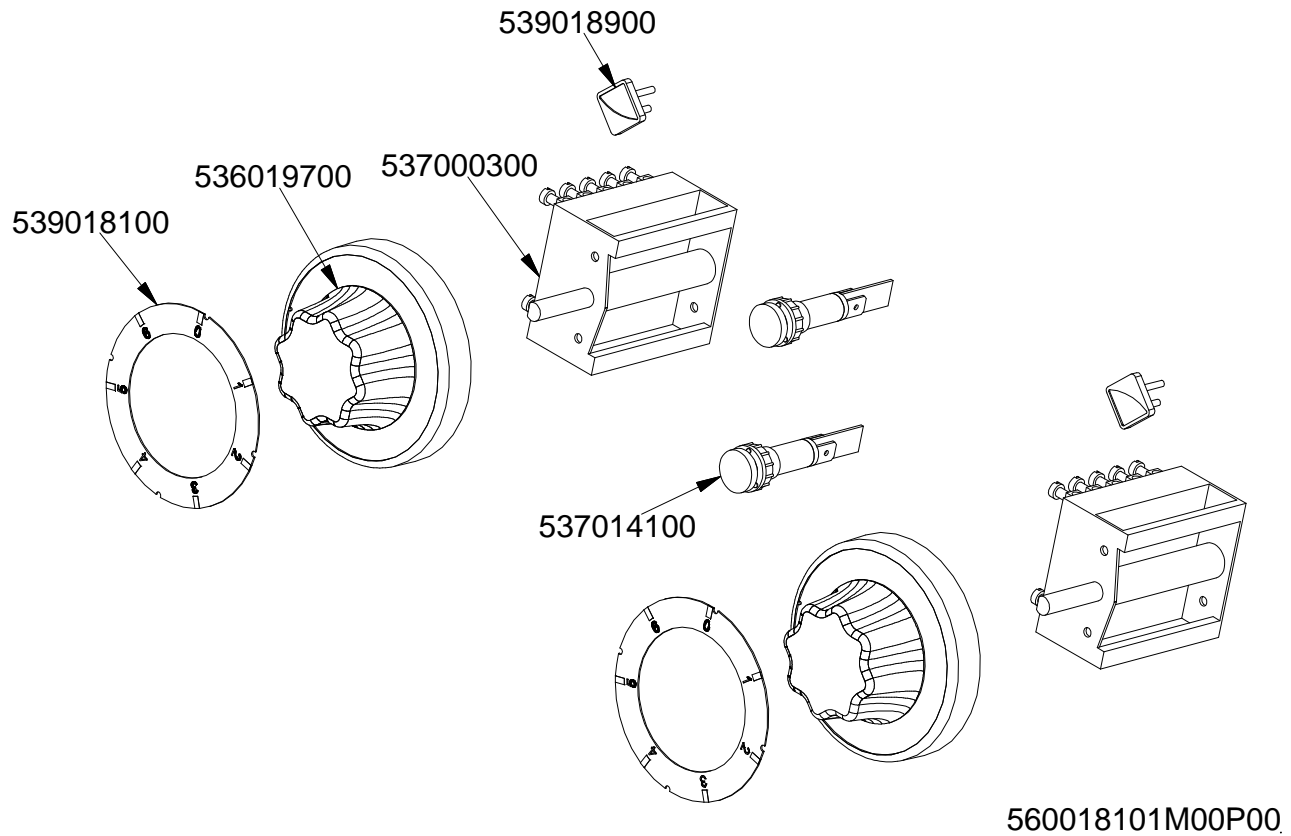

PCT-E CF-E

Page	Pos	Code	Description
001		537002100	ELECTRICAL PLATE D.145 W1000 V230
001		537019800	ELECTRICAL PLATE D.180 W2000 V230
001		541198500	CONTROL PANEL 60T CF4-6 8 E
001		544540300	
001		537027400	TERMINAL BLOCK THREEPHASE 40A
001		541194400	CONTROL PANEL 607090 CF4-6 8 E
001		544540200	
001		531048400	INOX LEG Ø1"3/4 100-165 M10
002		531059200	OVEN DOOR * S60T 68 INOX C.
002		544534100	INNER DOOR OF MAXI OVEN OF 60T-LINE
002		533094400	S/S OVEN DOOR HANDLE FOR 60T-LINE
002		544534000	S/S DOOR FOR MAXI OVEN OF 60T LINE
002		531059700	DOOR HINGE FOR MAXI OVEN 60.LINE
002		531059300	OVEN DOOR * S60T 68 GLASS C.
002		536029400	
002		531064900	
003		539028000	SELECTOR SIGN PLATE FOR OVEN
003		539018800	INDEX FOR OVEN KNOB
003		539007200	ADHESIVE GRADUATE F.MAXI-EL.STAT.OV
003		536019700	BLACK KNOB §70 PIN §6*5
003		537019101	THERMOSTAT MONOPHAS.050-320°C F.MF
003		539023900	SIGN PLATE FOR OVEN TEMPERATURE
003		537014100	WHITE WARNING LIGHT 250V
003		537014200	GREEN WARNING LIGHT 250V
003		537005400	OVEN BULB 15W 300°C
003		533095900	PIN FOR GRIDSHOLDER SUPPORT CF 60
003		539023400	ADHESIVE GRADUATED DISC F.KNOB
003		531057800	RHD GRIDS HOLDER FOR MAXI-OVEN
003		534018300	KNOB PROTECTION FOR MAXI CF 60T
003		533079700	LOCK SPRING FOR BULB §3/§4
003		537035600	OVEN COMMUTATOR * EL. 60+65LINES
003		537007900	OVEN BULB-SOCKET
003		536011301	OVEN GASKET CF-8/10 *FE*
003		531057700	DOOR WHEEL HOLDER F.MAXI OVEN 60T
003		539023800	SIGN PLATE FOR OVEN TIMER
003		531057900	LHD GRIDS HOLDER FOR MAXI-OVEN
003		531006701	MAXI OVEN GRID FOR S60/65
003		537019301	
003		537006300	LOWER OVEN HEATING EL.W1750 230CF8/
003		539023501	ADHESIVE GRAD.DISC *E.MULTIF.TERM.
003		537006200	UPPER OVEN HEATING EL.1000+2000W
004		539018900	INDEX FOR KNOB
004		536019700	BLACK KNOB §70 PIN §6*5
004		539018100	ADHESIVE GRADUATED DISC FOR KNOB
004		537000300	COMMUTATOR 7 POSITIONS S.49 16A
004		537014100	WHITE WARNING LIGHT 250V