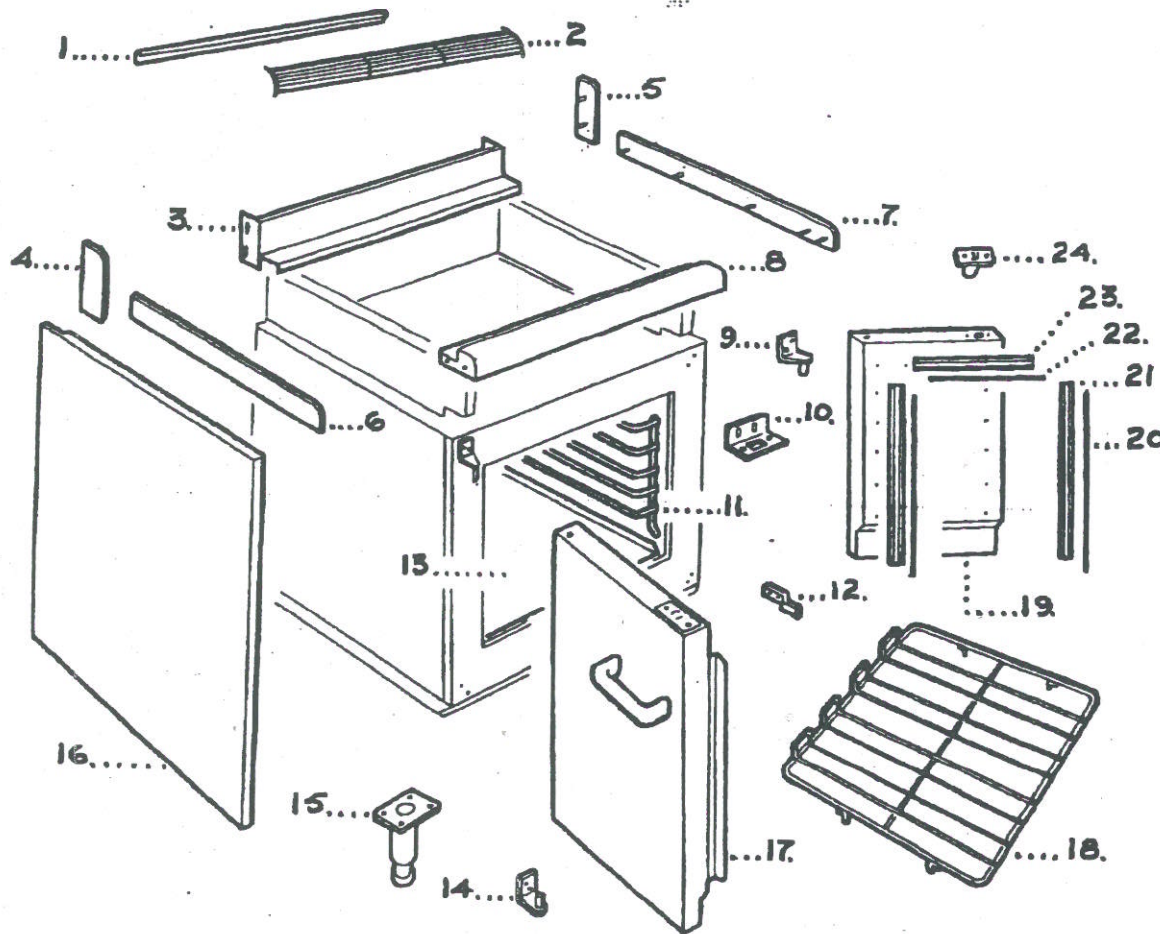

G350/1 & 2 (CE) Range – Fitments

	Part No.	Description
1	539220110	Flue Rear Trim
2	539210510	Flue Grid
3	539220100	Flue Front
4	539210600	Flue Trim L/H
5	539210610	Flue Trim R/H
6	539210620	Hob Trim L/H
7	539210630	Hob Trim R/H
8	539210590	Front Hob Rail
9	539210770	Hinge – Top L/H
9a	539210780	Hinge – Top R/H
10	539110031	Door Catch Keeper
11	539210700	Oven Shelf Hanger
12	539210730	Hanger Bracket
13	539210710	Oven Bottom Tray
14	539210790	Hinge – Bottom L/H
14a	539210800	Hinge – Bottom R/H
15	539220030	Adjustable Leg
16	539210640	Side Panel L/H
16a	539210650	Side Panel R/H
17	539220120	Door Assembly L/H
	539220150	Door Handle
18	539210700	Oven Grid Shelf
19	539210170	Door Assembly R/H
20	539110020	Vertical Door Seal c/w Clips
21	539210690	Vertical Door Seal Channel
22	539110010	Horizontal Door Seal c/w Clips
23	539210680	Horizontal Door Seal Channel
24	539210741	Door Catch

G350/2 (CE) Solid Top Controls & Pipework

	Part No.	Description
1	539210890	Solid Top Cup
2	539210870	Solid Top Casting
3	539110480	Cup Lifter
4	539113043	Burner Tray
5	539210875	Control Panel
6	539210878	Float Rail - Manifold
7	539220470	Solid Top Control Knob
8	539220480	Control Valve FFD
9	539210910	Supply Pipe - Control to Burner c/w 10mm Olives
10		Injector Adaptor
11	539110301	Injector - Nat Gas
	539110302	Injector - Propane
12	539110300	Burner Assembly
13	539210920	Pilot Pipe c/w 4mm Olives
14	539110260	Pilot Burner - Nat Gas
	539110261	Pilot Burner - Propane
15	539110270	Pilot Injector - Nat Gas
	539110280	Pilot Injector - Propane
16	539110310	Thermocouple