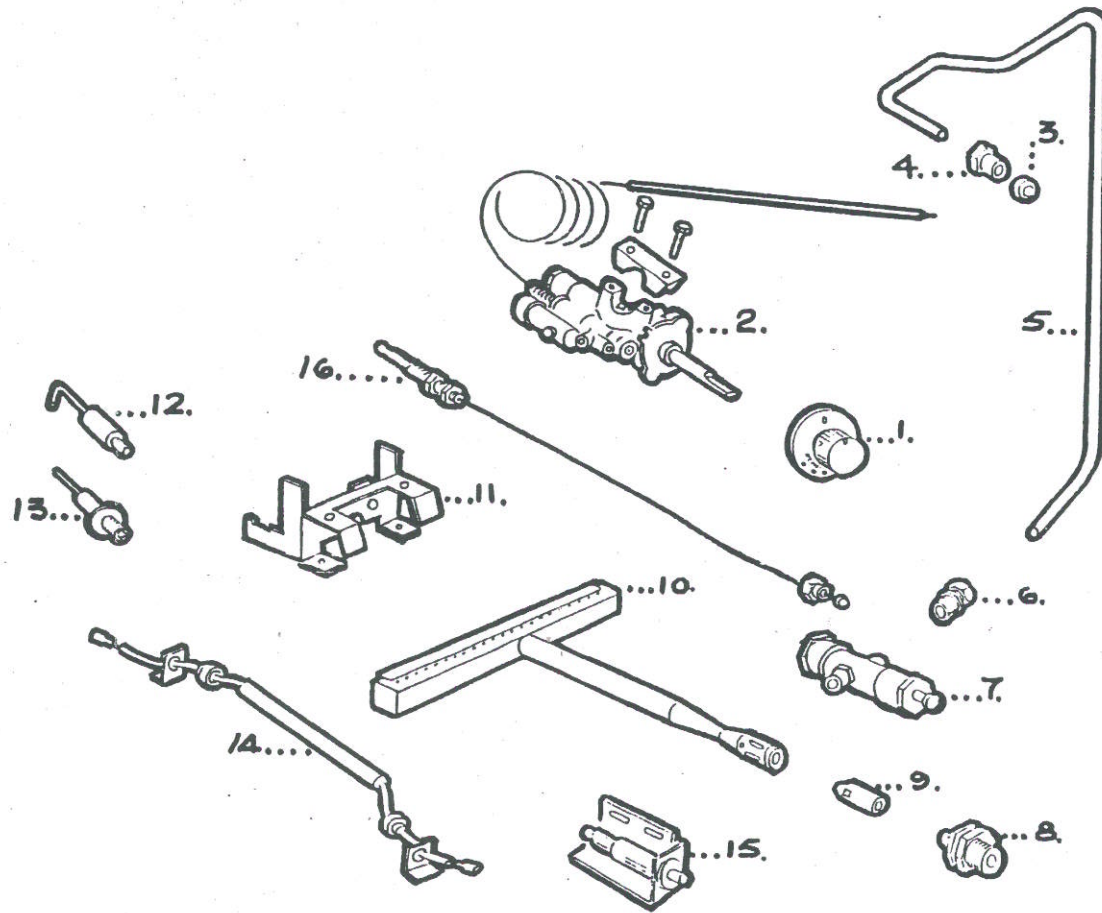

G350/1 & 2 (CE) Oven Pipework & Controls

	Part No.	Description
1	539220210	Thermostat Knob
2	539110754	Oven Thermostat – Nat Gas
	539110755	Oven Thermostat – Propane
3		10mm Olive
4		10mm Compression Nut
5		Supply Pipe – Thermostat to Oven
6	535480042	Coupling
7	539110240	Flame Failure Valve
8	539110235	Injector Adaptor
9	539110220	Oven Injector – Nat Gas
	531402030	Oven Injector – Propane
10	539110181	Oven Burner
11	531402011	Burner Support
12	539110160	Earth Pin
13	539110170	Electrode
14	539110190	Electrode Lead c/w Protection Tube
15	539110210	Piezo Igniter
16	539110230	Oven Thermocouple