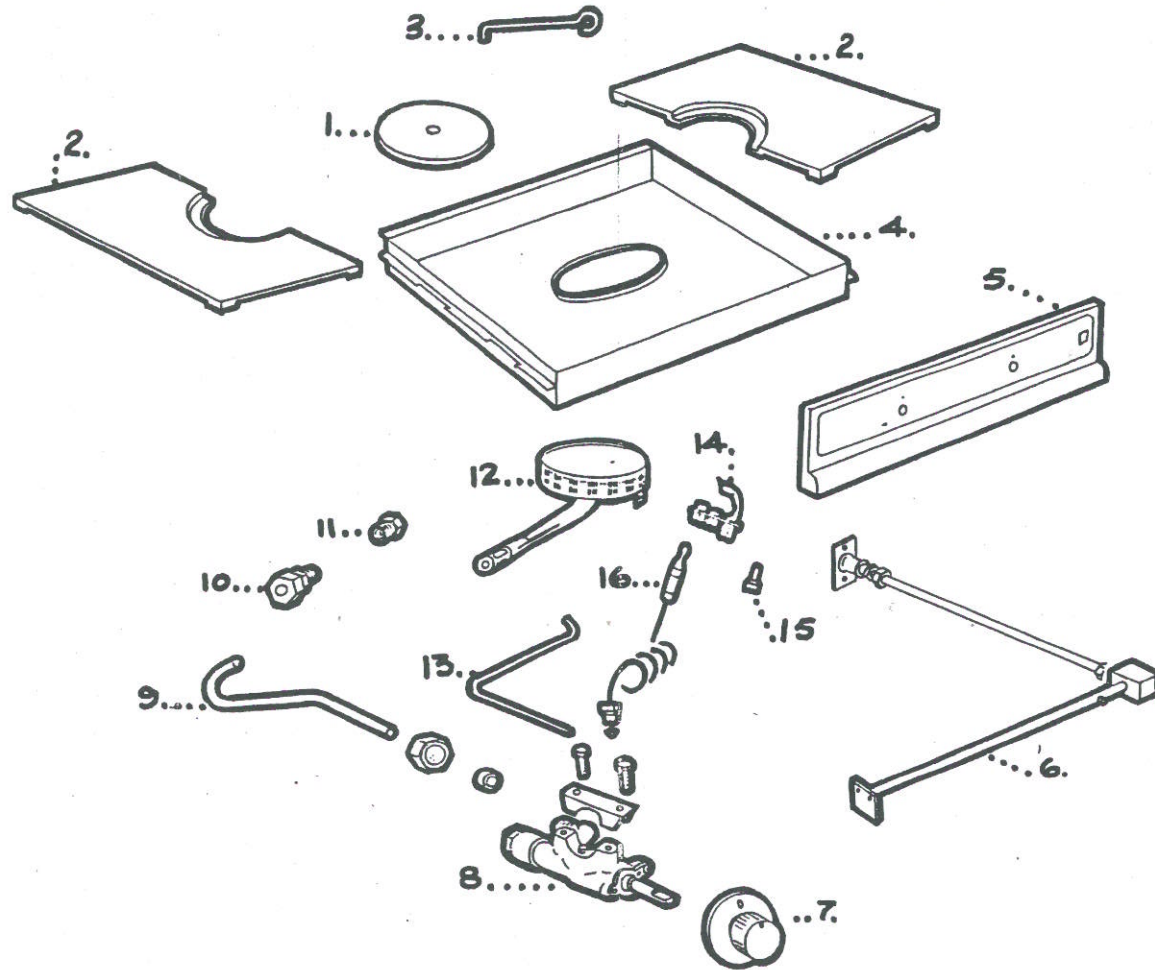

G350/1 & 2 (CE) Range – Fitments

	Part No.	Description
1	539220110	Flue Rear Trim
2	539210510	Flue Grid
3	539220100	Flue Front
4	539210600	Flue Trim L/H
5	539210610	Flue Trim R/H
6	539210620	Hob Trim L/H
7	539210630	Hob Trim R/H
8	539210590	Front Hob Rail
9	539210770	Hinge – Top L/H
9a	539210780	Hinge – Top R/H
10	539110031	Door Catch Keeper
11	539210700	Oven Shelf Hanger
12	539210730	Hanger Bracket
13	539210710	Oven Bottom Tray
14	539210790	Hinge – Bottom L/H
14a	539210800	Hinge – Bottom R/H
15	539220030	Adjustable Leg
16	539210640	Side Panel L/H
16a	539210650	Side Panel R/H
17	539220120	Door Assembly L/H
	539220150	Door Handle
18	539210700	Oven Grid Shelf
19	539210170	Door Assembly R/H
20	539110020	Vertical Door Seal c/w Clips
21	539210690	Vertical Door Seal Channel
22	539110010	Horizontal Door Seal c/w Clips
23	539210680	Horizontal Door Seal Channel
24	539210741	Door Catch

G350/2 (CE) Solid Top Controls & Pipework

	Part No.	Description
1	539210890	Solid Top Cup
2	539210870	Solid Top Casting
3	539110480	Cup Lifter
4	539113043	Burner Tray
5	539210875	Control Panel
6	539210878	Float Rail - Manifold
7	539220470	Solid Top Control Knob
8	539220480	Control Valve FFD
9	539210910	Supply Pipe - Control to Burner c/w 10mm Olives
10		Injector Adaptor
11	539110301	Injector - Nat Gas
	539110302	Injector - Propane
12	539110300	Burner Assembly
13	539210920	Pilot Pipe c/w 4mm Olives
14	539110260	Pilot Burner - Nat Gas
	539110261	Pilot Burner - Propane
15	539110270	Pilot Injector - Nat Gas
	539110280	Pilot Injector - Propane
16	539110310	Thermocouple